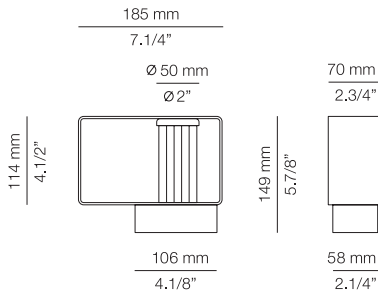

FRAME

P-4054X - OUTDOOR

IP
65

* LED 6,2W (2700K / Ang. 70° / >90 CRI 350mA) / 100V - 240V / Typ 725 lumens
Non Dimmable / Hard wired (no plug)
Transparent pyrex glass / Cristal pyrex transparente

FINISHES / ACABADOS
96 BLK ANT

EURO €
357

FRAME

P-4055X - OUTDOOR