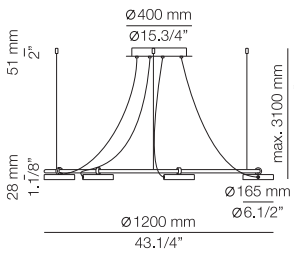

ARO

T-3543

FEATURES / CARACTERÍSTICAS

* LED 7x10W (2700K / Ang. 85° / >90 CRI / 24V)
100V - 277V / Typ 7x1106 lumens
Driver included / Dimmable 0-10V

FINISHES / ACABADOS

56 BLK

EURO €

3163

Product includes:

- 1 round canopy 113542263
- 1 unit of T-3543