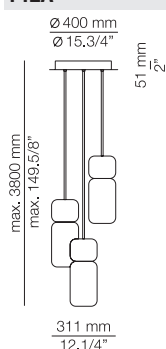

PILA

R40S.3 - WITH SURFACE CANOPY