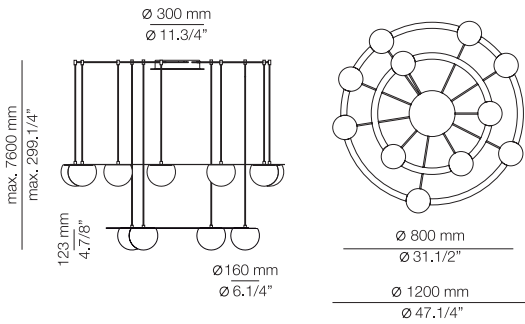

CIRC

R30.1SP1MP - WITH SURFACE CANOPY

Composition includes:

- 1 round canopy 113815263
- 1 unit of T-3815
- 1 unit of T-3816
- 4 drivers 671000043
- 1 driver 671000034

FINISHES / ACABADOS

- Canopy: 26 BLK
- Ring: 26 BLK
- 61 S GLD

EURO €

- 3178
- 3734