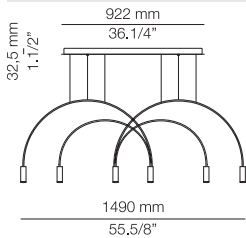

VOLTA

L92S.2T - WITH SURFACE CANOPY

Composition includes:

- 1 linear canopy 113535XX3
- 2 units of T-3536C
- 2 drivers / Dimmable Triac

FINISHES / ACABADOS

Canopy: 26 BLK - 71 WH
Body: 26 BLK
Head: 26 BLK - 61 S GLD

EURO €

1536

FINISHES / ACABADOS

71 WH

EURO €

1536

L92R.2T - WITH RECESSED CANOPY

Composition includes:

- 1 recessed canopy 113535XX3R
- 2 units of T-3536C
- 2 remote drivers / Dimmable Triac

FINISHES / ACABADOS

Canopy: 26 BLK - 71 WH
Body: 26 BLK
Head: 26 BLK - 61 S GLD

EURO €

1536

FINISHES / ACABADOS

71 WH

EURO €

1536

Ø 50mm drill on dropped ceiling
Orificio Ø 50mm en falso techo