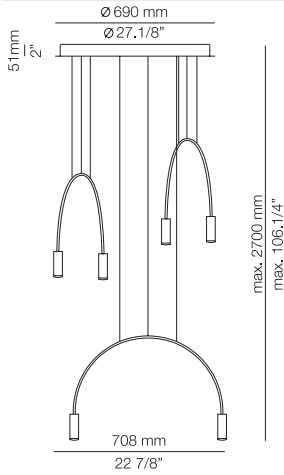

VOLTA

R70S.3D - WITH SURFACE CANOPY

1. **Composition includes:**
2. 1 round canopy 113535XX4
   - 3 units of T-3535C
   - 3 drivers / Dimmable Triac

FINISHES / ACABADOS
Canopy: 26 BLK - 71 WH
Body: 26 BLK
Head: 26 BLK - 61 S GLD

EURO €
2168

FINISHES / ACABADOS
71 WH

EURO €
2168