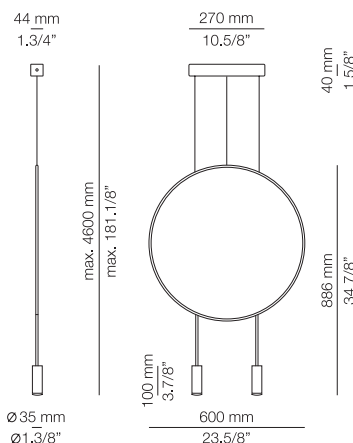

REVOLTA

T-3636S - WITH SURFACE CANOPY

FEATURES / CARACTERÍSTICAS

* LED 2x6,2W (Ang. 45° / >90 CRI 350mA) / 230V
Driver included / Dimmable Triac
Optional 15° optic lens (see pag. 56)

FINISHES / ACABADOS

Canopy: 26 BLK - 71 WH
Body: 26 BLK
Head: 26 BLK - 61 S GLD

EURO €

688

T-3636S-W (2700K Typ 2x725 lumens)
T-3636S-M (3000K Typ 2x763 lumens)

Product includes:

- 1 single canopy 113635XX0
- 1 unit of T-3636C

123636XX0 Acoustic panel

$\alpha_w = 0,4$ (Sound absorption indicators)
Ø 600 mm
95% Virgin wool, 5% polyamide

FINISHES / ACABADOS

Acoustic Fabric Panel:
82 BL - 83 EGP - 84 SLM

EURO €

384

Other finishes available, consult our offices

123636XX0A Acoustic panel

$\alpha_w = 0,25$ (Sound absorption indicators)
Ø 600 mm
60% recycled bottles (PET)

FINISHES / ACABADOS

Acoustic Foam Panel:
26 BLK

EURO €

154

Other finishes available, consult our offices

671000056 Dali Driver T-3636

UPON REQUEST / BAJO PEDIDO
DRIVER DALI REVOLTA T-3636
(Min. 1x6,1W - Max. 3x6,1W) / 230V
DALI Dimmable

EURO €

79

Ø 40mm drill on dropped ceiling
Orificio Ø 40mm en falso techo