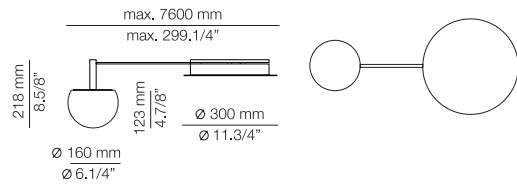

CIRC

t-3820S - WITH SURFACE CANOPY

FEATURES / CARACTERÍSTICAS

* LED 6,2W (2700K / Ang. 120° / >90 CRI 350mA) 230V / Typ 725 lumens
Driver included / Dimmable Triac
Glass shade

FINISHES / ACABADOS

Canopy: 26 BLK
Body: 26 BLK

EURO €

482

Product includes:

- 1 round canopy 113815263
- 1 unit of t-3820C
- 1 driver 671000061