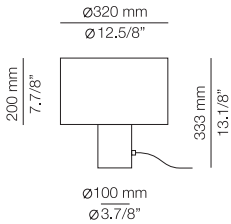

CYLS

M-3906P

FEATURES / CARACTERÍSTICAS

LED up to 20W / E27 / 230V
On/Off cord switch
Translucent polyester shade

FINISHES / ACABADOS

Shade: 27 WH
Body: 26 BLK
55 BG

EURO €

286
286

Product includes:

- 1 unit of M-3906
- 1 white pearl shade 123905270

100019420

LED 19W / 2700K / E27 / 230V / Typ 2452 lumens / Non Dimmable

EURO €

24