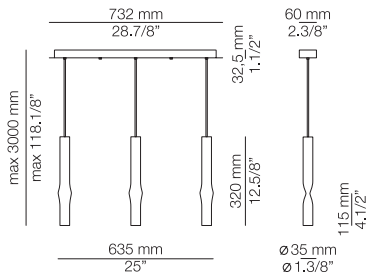

FLOW

L73S.3S - WITH SURFACE CANOPY

Composition includes:

- 1 linear canopy 113415XX1
- 3 units of T-3734C with cable
- 1 driver 671000034 / Dimmable Triac

Up to 2 additional FLOW can be added
Posibilidad de añadir hasta 2 FLOW

FINISHES / ACABADOS

Canopy: 26 BLK - 71 WH
Shade: 61 S GLD
26 BLK
74 WH

EURO €

954
909
909