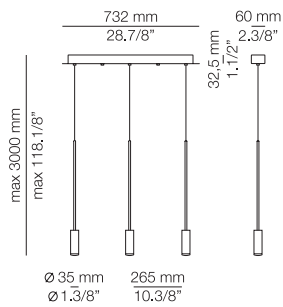

VOLTA

L73S.3S - WITH SURFACE CANOPY

Composition includes:

- 1 linear canopy 113415XX1
- 3 units of T-3534C with cable
- 1 driver 671000034 / Dimmable Triac

Up to 2 additional VOLTA can be added
Posibilidad de añadir hasta 2 VOLTA

FINISHES / ACABADOS

Canopy: 26 BLK - 71 WH
Body: 26 BLK
Head: 26 BLK - 61 S GLD

EURO €

888

FINISHES / ACABADOS

71 WH

EURO €

888