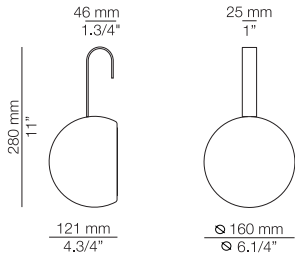

CIRC M-3826X - OUTDOOR

FEATURES / CARACTERÍSTICAS
*LED 2,5W (3000K / Ang. 120° / >80 CRI
5200mAh) 230V / Typ 290 lumens
Polyethylene shade

FINISHES / ACABADOS
46 M GN
78 OX RD

EURO €
328
328

Product includes:

- 1 unit of M-3826
- 1 charger kit 671000044

Li Ion battery / Induction charging base
Three position dimming / Remote control / Battery charging time 8-10h
Battery life over 6h at maximum brightness