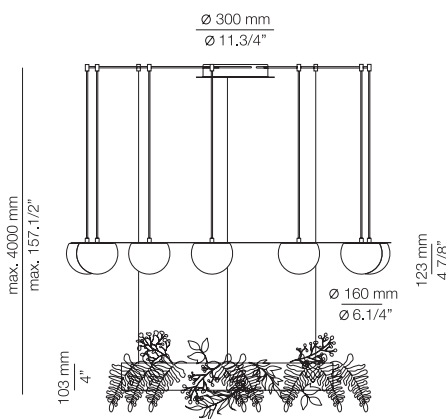

CIRC

R30.1MP1VK - WITH SURFACE CANOPY