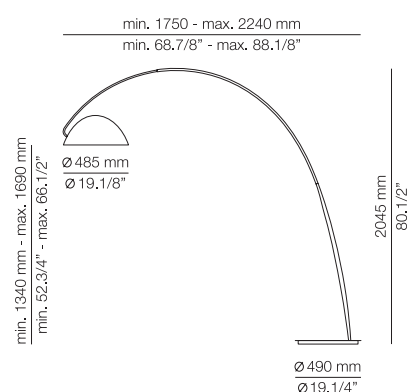

PLUMA

P-2959

FEATURES / CARACTERÍSTICAS

* LED 13W (2700K / Ang. 120° / >90 CRI)
E27 / Typ 1521 lumens / 230V
Dimmable

FINISHES / ACABADOS

Body: 26 BLK
Shade: 64 BLK L

EURO €

1953

Product includes:

- 1 unit of P-2959
- 1 shade 112956XX0
- 1 dimmable LED bulb

122959000 - KIT T-2959

Bottom acrylic diffuser kit optional for black shade.

Kit difusor inferior de metacrilato, opcional para pantalla negra.

EURO €

143