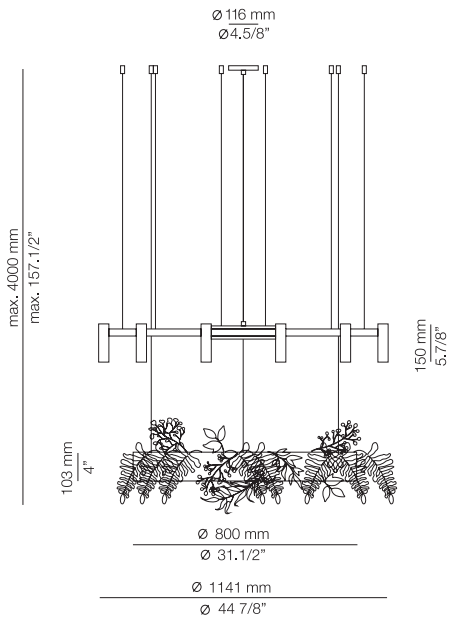

LAVERD

R11S.1M1VK

FEATURES / CARACTERÍSTICAS

* LED 24x3W (2700K / Ang. 60° / >90 CRI 24V) 100V - 277V / Typ 24x300 lumens
Dimmable 0-10V
Up and down light

Product includes:

1. 1 round canopy 113805263
   - 1 unit of T-3806
   - 1 vegetation KIT 123815262 with artificial greenery included.
2. Not waterproof / Maximum 30kg

FINISHES / ACABADOS

Canopy: 26 BLK
Body: 26 BLK
Head: 26 BLK
61 S GLD

EURO €

5229
5482