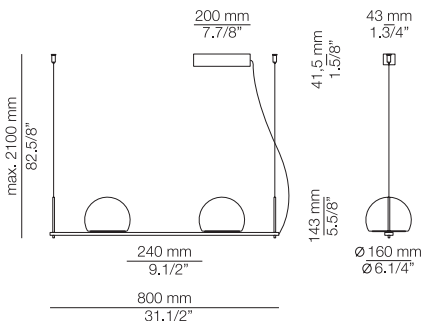

**EURO €**  
442  
396

Ø 50mm drill on dropped ceiling  
Orificio Ø 50mm en falso techo

**CIRC**

**T-3715S - WITH SURFACE CANOPY**

**FEATURES / CARACTERÍSTICAS**  
\* LED 2x6,2W (2700K / Ang. 120°  
>90 CRI / 350mA) / 230V  
Typ 2x725 lumens  
Driver included / Dimmable Triac  
Glass shade