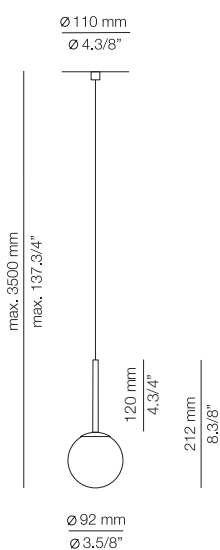

T-3744R

FEATURES / CARACTERÍSTICAS

* LED 3W (2700K / Ang. 120° / >90 CRI / 350mA)
100V - 240V / Typ 350 lumens
Driver included / Non dimmable

FINISHES / ACABADOS

26 BLK
20 GLD M

EURO €

340
350

Product includes:

- 1 single canopy 113534XX0
- 1 unit of T-3744 with textile cable
- 1 driver 671000038 / Non Dimmable
- 1 plain glass shade 113741000

T-3744R - WITH RECESSED CANOPY

FEATURES / CARACTERÍSTICAS

* LED 3W (2700K / Ang. 120° / >90 CRI / 350mA)
230V / Typ 350 lumens
Remote driver included / Dimmable Triac

FINISHES / ACABADOS

26 BLK
20 GLD M

EURO €

339
350

Product includes:

- 1 recessed canopy 113534XX2
- 1 unit of T-3744 with textile cable
- 1 remote driver 671000062 / Dimmable Triac
- 1 plain glass shade 113741000

Ø60 mm drill on dropped ceiling
Orificio Ø60 mm en falso techo