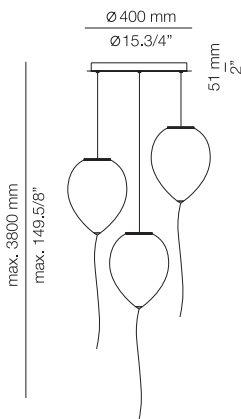

BALLOON

R40S.3 - WITH SURFACE CANOPY

Composition includes:
• 1 round canopy 113415XX6
• 3 units of T-3055C with textile cable

FINISHES / ACABADOS
71 WH

EURO €
1389

BENT

t-2752L