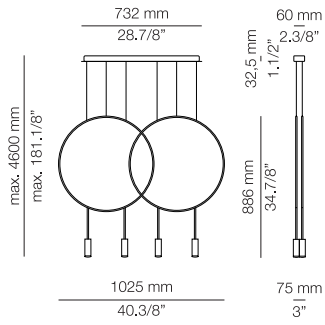

REVOLTA

L73S.2D - WITH SURFACE CANOPY

1. **Composition includes:**
2. 1 linear canopy 113535XX1
   - 2 units of T-3636C
   - 2 drivers / Dimmable Triac

FINISHES / ACABADOS
Canopy: 26 BLK - 71 WH
Body: 26 BLK
Head: 26 BLK - 61 S GLD

EURO €
1400

1. **Optional, not included:**
2. Up to 2 acoustic panels 123636XX0X