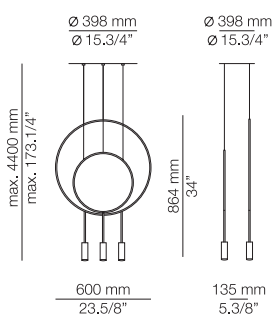

Composition includes:

- 1 recessed canopy 113635XX1R
- 1 unit of T-3635C
- 1 unit of T-3636C
- 2 remote drivers / Dimmable Triac

FINISHES / ACABADOS

Canopy: 26 BLK - 71 WH
Body: 26 BLK
Head: 26 BLK - 61 S GLD

EURO €

1156

Optional, not included:

- 1 acoustic panel 123635XX0X
- 1 acoustic panel 123636XX0X

Ø 55mm drill on dropped ceiling
Orificio Ø 55mm en falso techo