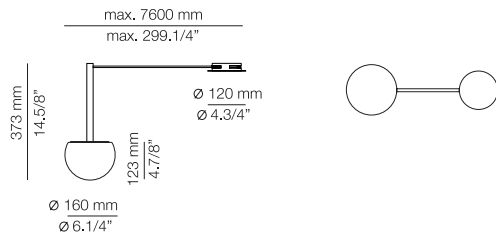

t-3821R - WITH RECESSED CANOPY

FEATURES / CARACTERÍSTICAS

* LED 6,2W (2700K / Ang. 120° / >90 CRI 350mA) 230V / Typ 725 lumens
Remote driver included / Dimmable Triac
Glass shade

FINISHES / ACABADOS

Canopy: 26 BLK
Body: 26 BLK

EURO €

381

Product includes:

- 1 round recessed canopy 113820263
- 1 unit of t-3821C
- 1 remote driver 671000061

Ø 45mm drill on dropped ceiling
Orificio Ø 45mm en falso techo