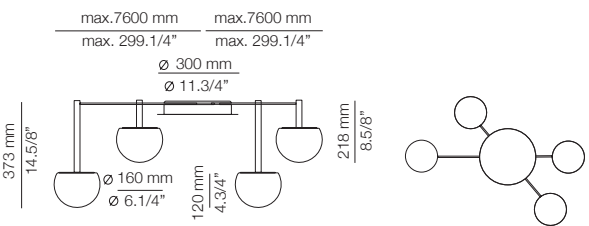

**FINISHES / ACABADOS**

Canopy: 26 BLK  
Body: 26 BLK

**EURO €**

882

$\varnothing$  50mm drill on dropped ceiling  
Orificio  $\varnothing$  50mm en falso techo

**CIRC**

**R30.2S2M - WITH SURFACE CANOPY**

**Composition includes:**