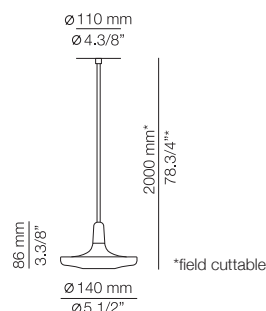

**FINISHES / ACABADOS**

26 BLK  
71 WH  
93 GR LM

**EURO €**

446  
446  
467

**Product includes:**

- 1 single canopy 113302XX1
- 1 unit of T-3302 with metal rigid stem
- 1 driver 671000023 / Non Dimmable

**T-3302R - WITH RECESSED CANOPY**