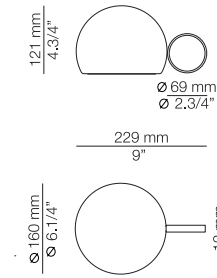

CIRC

M-3726X - OUTDOOR

IP
67

FEATURES / CARACTERÍSTICAS
* LED 2,5W (3000K / Ang. 120° / >80 CRI)
5200mAh) 230V / Typ 290 lumens
Polyethylene shade

FINISHES / ACABADOS
Indoor & Outdoor: 26 BLK
80 RT

EURO €
292
312

Product includes:

- 1 unit of M-3726
- 1 charger kit 671000044

Li on battery / Induction charging base / Three position dimming / Remote control
Battery charging time 8-10h / Battery life over 6h at maximum brightness

Indoor only: 61 S GLD

EURO €
303