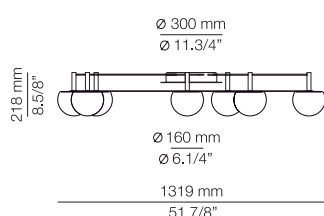

FEATURES / CARACTERÍSTICAS

* LED 7x6,2W (2700K / Ang. 120° / >90 CRI
350mA) 230V / Typ 7x725 lumens
Driver included / Dimmable Triac
Glass shade / Acoustic panel

FINISHES / ACABADOS

Canopy: 26 BLK
Acoustic panel: 26 BLK

EURO €

2402

Product includes:

- 1 round canopy 113815263
- 1 unit of t-3811A
- 2 drivers 671000043 + 1 driver 671000034
- 1 acoustic panel 113816264