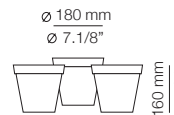

FLOWER POT SET

Ø180mm
124028XX5
Includes 3 flower pots + tray

FINISHES / ACABADOS

55 BG
78 OX RED
96 BLK ANT

EURO €

64
64
64