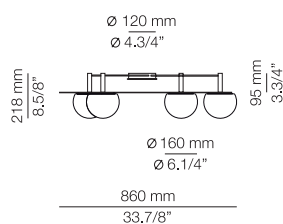

FEATURES / CARACTERÍSTICAS

* LED 4x6,2W (2700K / Ang. 120° / >90 CRI
350mA) 230V / Typ 4x725 lumens
Remote driver included / Dimmable Triac
Glass shade

FINISHES / ACABADOS

Canopy: 26 BLK
Ring: 26 BLK
61 S GLD

EURO €

1290
1518

Product includes:

- 1 round recessed canopy 113820263
- 1 unit of t-3810 + 2 remote drivers 671000043

Ø 50mm drill on dropped ceiling
Orificio Ø 50mm en falso techo

t-3810AS - WITH SURFACE CANOPY + ACOUSTIC PANEL