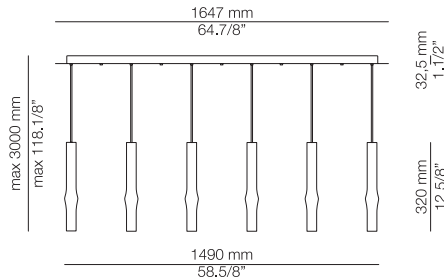

FLOW

L165S.6S - WITH SURFACE CANOPY

Composition includes:

- 1 linear canopy 113415XX7
- 6 units of T-3734C with cable
- 2 drivers 671000034 / Dimmable Triac

Up to 5 additional FLOW can be added
Posibilidad de añadir hasta 5 FLOW

FINISHES / ACABADOS

Canopy: 26 BLK - 71 WH
Shade: 61 S GLD
26 BLK
74 WH

EURO €

1800
1710
1710

FLOW

R40S.3S - WITH SURFACE CANOPY