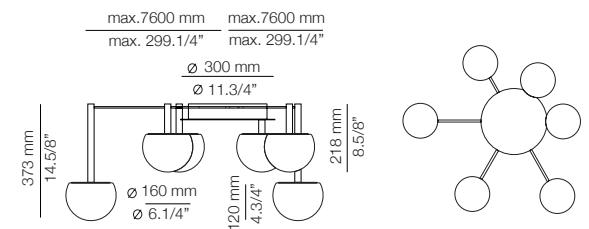

CIRC

R30.4S2M - WITH SURFACE CANOPY

Composition includes:

- 1 round canopy 113815263
- 4 units of t-3820C
- 2 units of t-3821C
- 2 drivers 671000034

FINISHES / ACABADOS

Canopy: 26 BLK
Body: 26 BLK

EURO €

1786