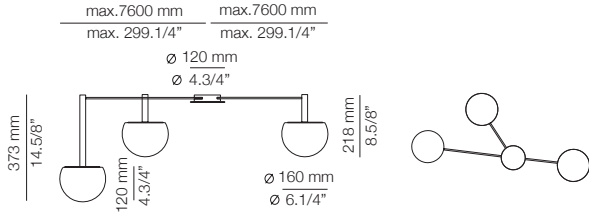

Composition includes:

- 1 round recessed canopy 113820263
- 2 units of t-3820C
- 1 unit of t-3821C
- 1 remote driver 671000034

FINISHES / ACABADOS

Canopy: 26 BLK
Body: 26 BLK

EURO €

882

$\varnothing$ 50mm drill on dropped ceiling
Orificio $\varnothing$ 50mm en falso techo

CIRC

R30.2S2M - WITH SURFACE CANOPY