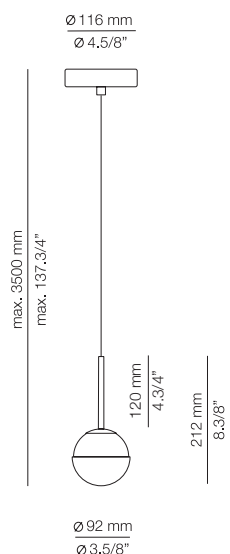

ALFI

T-3744AS - WITH SURFACE CANOPY

T-3744AS