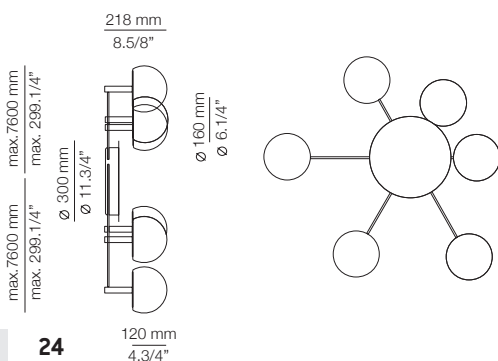

CIRC R30.6S - WITH SURFACE CANOPY

Composition includes:

- 1 round canopy 113815263
- 6 units of A-3830C
- 2 drivers 671000034

FINISHES / ACABADOS
Canopy: 26 BLK
Body: 26 BLK

EURO €
1888