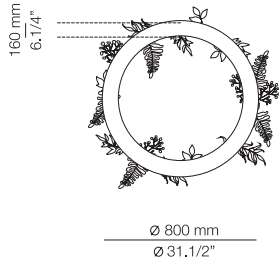

123815262 Vegetation kit

Vegetation kit with artificial greenery included. Not waterproof.
Maximum 30kg

FINISHES / ACABADOS

26 BLK

EURO €

2041