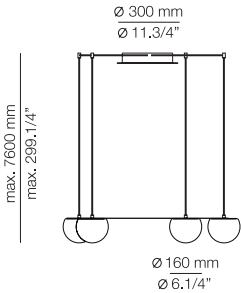

FEATURES / CARACTERÍSTICAS

* LED 4x6,2W [2700K / Ang. 120° / >90 CRI 350mA] 230V / Typ 4x725 lumens
Driver included / Dimmable Triac
Glass shade / Acoustic panel

FINISHES / ACABADOS

Canopy: 26 BLK
Acoustic panel: 26 BLK

EURO €

1438

Product includes:

- 1 round canopy 113815263
- 1 unit of T-3815A + 2 drivers 671000043
- 1 acoustic panel 113815264