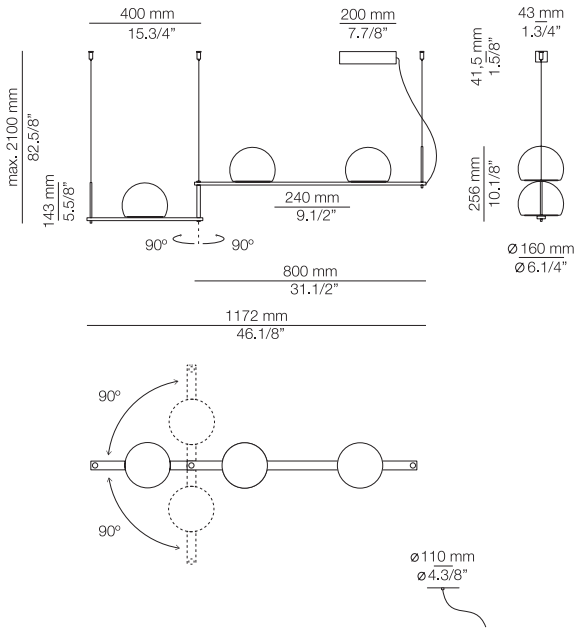

CIRC

T-3716S - WITH SURFACE CANOPY

FEATURES / CARACTERÍSTICAS

* LED 3x6,2W (2700K / Ang. 120°
>90 CRI / 350mA) / 230V
Typ 3x725 lumens
Driver included / Dimmable Triac

Glass shade

Product includes:

- 1 surface canopy 113924XX0
- 1 unit of T-3716
- 1 driver 671000034 / Dimmable Triac
- 1 union piece for 2 Circ / 1 pieza unión para 2 Circ

FINISHES / ACABADOS

Canopy: 26 BLK - 74 WH
Body: 61 S GLD
26 BLK

EURO €

994
857

T-3716R - WITH RECESSED CANOPY

Product includes:

- 1 recessed canopy 113534XX2
- 1 unit of T-3716
- 1 remote driver 671000034 / Dimmable Triac
- 1 union piece for 2 Circ / 1 pieza unión para 2 Circ

FINISHES / ACABADOS

Canopy: 26 BLK - 71 WH
Body: 61 S GLD
26 BLK

EURO €

967
830

Ø 50mm drill on dropped ceiling
Orificio Ø 50mm en falso techo