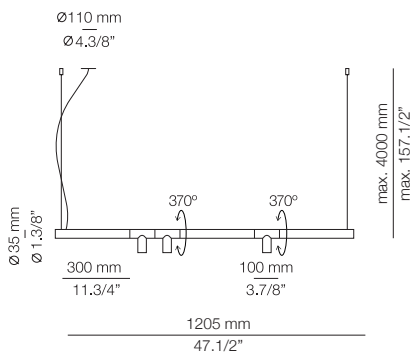

FEATURES / CARACTERÍSTICAS

* LED 3x6,2W [2700K / Ang. 120° / >90 CRI 350mA] 230V / Typ 3x725 lumens
Remote driver included / Dimmable Triac

FINISHES / ACABADOS

- Canopy: 26 BLK - 71 WH
- Body: 26 BLK
- 74 WH

EURO €

- 942
- 942

Product includes:

- 1 single canopy 113534XX2
- 1 unit of T-3915
- 1 remote driver 671000034 / Dimmable Triac

$\varnothing$ 55mm drill on dropped ceiling
Orificio $\varnothing$ 55mm en falso techo

123915002

Union KIT for more than one Morse / KIT unión para más de una Morse