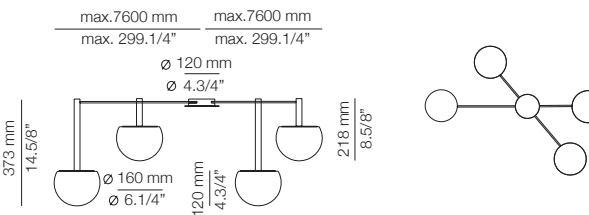

R12.2S2M - WITH RECESSED CANOPY

Composition includes:

- 1 round recessed canopy 113820263
- 2 units of t-3820C
- 2 units of t-3821C
- 2 remote drivers 671000043

FINISHES / ACABADOS

Canopy: 26 BLK
Body: 26 BLK

EURO €

1184

$\varnothing$ 50mm drill on dropped ceiling
Orificio $\varnothing$ 50mm en falso techo