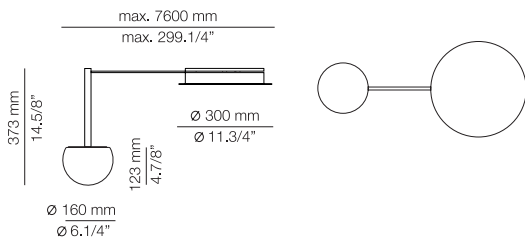

CIRC

t-3821S - WITH SURFACE CANOPY

FEATURES / CARACTERÍSTICAS

* LED 6,2W (2700K / Ang. 120° / >90 CRI 350mA) 230V / Typ 725 lumens
Driver included / Dimmable Triac
Glass shade

FINISHES / ACABADOS

Canopy: 26 BLK
Body: 26 BLK

EURO €

491

Product includes:

- 1 round canopy 113815263
- 1 unit of t-3821C
- 1 driver 671000061