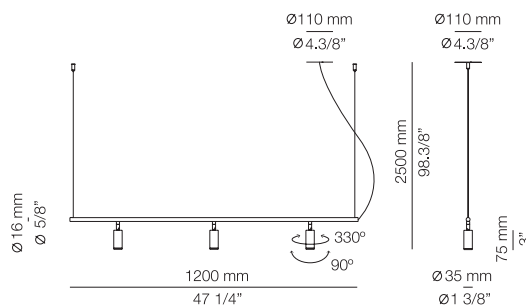

T-3532R - WITH RECESSED CANOPY

FEATURES / CARACTERÍSTICAS

* LED 3x6,2W (Ang. 45° / >90 CRI / 350mA)
230V / Remote Driver included
Dimmable Triac

FINISHES / ACABADOS

Canopy: 26 BLK
Body: 26 BLK
Head: 26 BLK
61 S GLD

EURO €

508

T-3532R-W (2700K Typ 3x725 lumens)
T-3532R-M (3000K Typ 3x763 lumens)

Product includes:

- 1 recessed canopy 113534XX2
- 1 unit of T-3532
- 1 remote driver 671000034 / Dimmable Triac

Ø 50mm drill on dropped ceiling
Orificio Ø 50mm en falso techo

520

671000056 DALI DRIVER T-3535 / T-3536

UPON REQUEST / BAJO PEDIDO DRIVER DALI VOLTA T-3532 / T-3532
(Min. 1x6,1W - Max. 3x6,1W) / 230V / DALI Dimmable

EURO €

71

Ø 40mm drill on dropped ceiling
Orificio Ø 40mm en falso techo