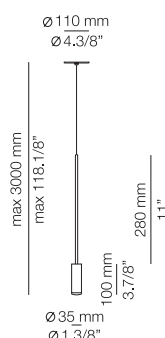

T-3534R - WITH RECESSED CANOPY

FEATURES / CARACTERÍSTICAS

* LED 6,2W (Ang. 45° / >90 CRI / 350mA)
230V
Remote driver included / Dimmable Triac
Optional 15° optic lens (see pag. 56)

FINISHES / ACABADOS

Canopy: 26 BLK - 71 WH
Body: 26 BLK
Head: 26 BLK - 61 S GLD

EURO €

291

T-3534R-W [2700K Typ 725 lumens]
T-3534R-M [3000K Typ 763 lumens]

FINISHES / ACABADOS

71 WH

EURO €

291

Product includes:

- 1 recessed canopy 113534XX2
- 1 unit of T-3534C with cable
- 1 remote driver 671000061 / Dimmable Triac

Ø 45mm drill on dropped ceiling
Orificio Ø 45mm en falso techo