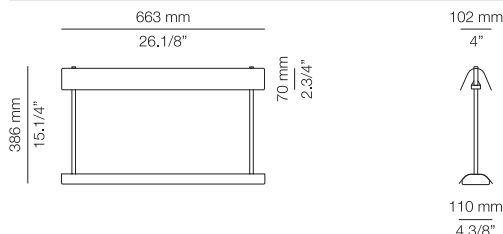

GADA

M-3927

FEATURES / CARACTERÍSTICAS

* LED 15,5W (3000K / Ang. 90° / >90 CRI 500mA) / 230V / Typ 2515 lumens
On/Off switch on the base

FINISHES / ACABADOS

Shade: 74 WH
Textured vinyl shade:
50 MM
51 CT
52 WD

EURO €

570
607
607
607