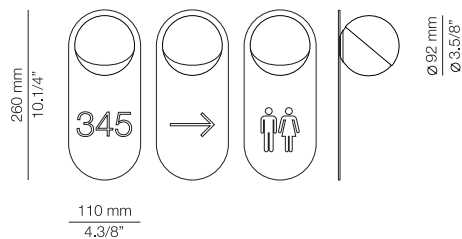

ALFI

A-3741 - WITH RECESSED CANOPY

FEATURES / CARACTERÍSTICAS

* LED 3W (2700K / Ang. 120° / >90 CRI / 350mA)
120V - 240V / Typ 350 lumens
Remote driver included / Dimmable Triac

FINISHES / ACABADOS

26 BLK
20 GLD M

EURO €

381
391

Product includes:

- 1 unit of A-3741
- 1 remote driver 671000061 / Dimmable Triac
- 1 glass shade with cap at 45° 113741XX1

Ø45 mm drill on dry wall
Orificio Ø45 mm en pared de pladur

Minimum order 13 units
Pedido mínimo 13 unidades