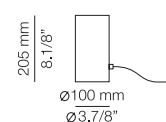

CYLS

M-3906

FEATURES / CARACTERÍSTICAS

LED up to 20W / E27 / 230V
On/Off cord switch

FINISHES / ACABADOS

26 BLK
55 BG

EURO €

168
168