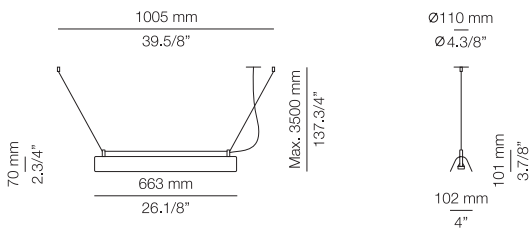

Shade: 74 WH  
Textured vinyl shade:  
50 MM  
51 CT  
52 WD

**EURO €**

472  
520  
520  
520

**Product includes:**

- 1 single canopy 113924740
- 1 unit of T-3924
- 1 driver 671000064 / Non Dimmable

**T-3924R - WITH RECESSED CANOPY**