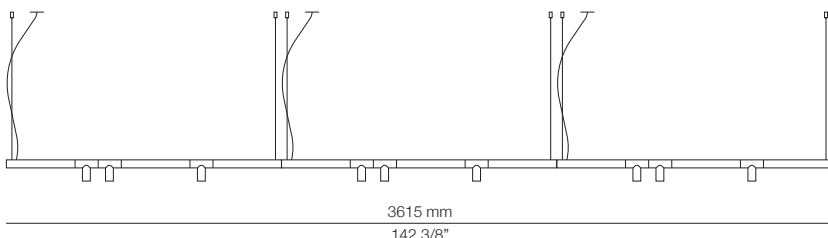

EURO €

- 18

NÈBULA

t-3133

FEATURES / CARACTERÍSTICAS

LED up to 3x20W
E27 / 120V - 240V
Dimmable when using dim. lamps

FINISHES / ACABADOS

- 74 WH

EURO €

- 439

Available until end of stock
Disponible hasta agotar existencias