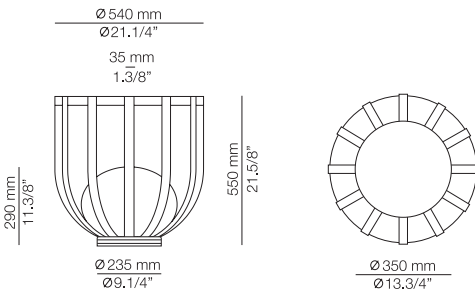

BOLS

P-4028X - OUTDOOR

IP
65

FEATURES / CARACTERÍSTICAS

* LED 10W (2700K / Ang. 120° / >90 CRI)
230V / Typ 870 lumens
Dimmable Triac

FINISHES / ACABADOS

55 BG
78 OX RED
96 BLK ANT

EURO €

1000
1000
1000

TABLE KIT

124028XX2
Polypropylene flower
pot + metal table top

FINISHES / ACABADOS

55 BG
78 OX RED
96 BLK ANT

EURO €

112
112
112

FLOWER POT SET

Ø160mm
124028XX4
Includes 3 flower pots + tray

FINISHES / ACABADOS

55 BG
78 OX RED
96 BLK ANT

EURO €

60
60
60

FLOWER POT SET

Ø180mm
124028XX5
Includes 3 flower pots + tray

FINISHES / ACABADOS

55 BG
78 OX RED
96 BLK ANT

EURO €

64
64
64

VEGETATION KIT

124028XX7
Artificial greenery

FINISHES / ACABADOS

55 BG
78 OX RED
96 BLK ANT

EURO €

820
820
820

BOLT DOWN FLOOR BASE KIT KIT ANCLAJE A SUELO

124027XX6
Metal base

FINISHES / ACABADOS

55 BG
78 OX RED
96 BLK ANT

EURO €

99
99
99