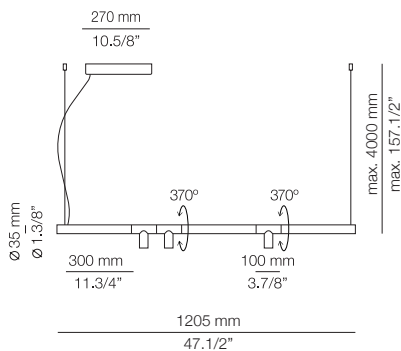

MAINE

R40S.3S - WITH SURFACE CANOPY

Composition includes:

- 1 round canopy 113415XX6
- 3 units of T-3415LC with textile cable

FINISHES / ACABADOS

- Canopy: 26 BLK - 71 WH
- Shade: 45 CP M
- 20 GLD M
- 26 BLK

EURO €

- 1521
- 1521
- 1473

MORSE

T-3915S - WITH SURFACE CANOPY

FEATURES / CARACTERÍSTICAS

* LED 3x6,2W [2700K / Ang. 120° / >90 CRI 350mA] 230V / Typ 3x725 lumens
Driver included / Dimmable Triac

FINISHES / ACABADOS

- Canopy: 26 BLK - 71 WH
- Body: 26 BLK
- 74 WH

EURO €

- 969
- 969

Product includes:

- 1 single canopy 113924XX0
- 1 unit of T-3915
- 1 driver 671000034 / Dimmable Triac

T-3915R - WITH RECESSED CANOPY