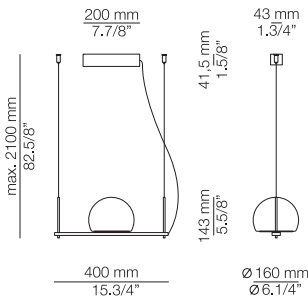

**FEATURES / CARACTERÍSTICAS**  
\* LED 6,2W (2700K / Ang. 120°  
>90 CRI / 350mA) / 230V  
Typ 725 lumens  
Driver included / Dimmable Triac  
Glass shade

**FINISHES / ACABADOS**  
Canopy: 26 BLK - 74 WH  
Body: 61 S GLD  
26 BLK