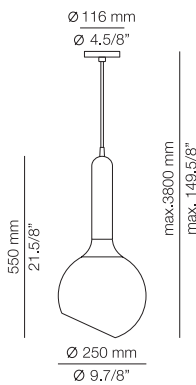

LUCK

T-2443 - WITH SURFACE CANOPY

FEATURES / CARACTERÍSTICAS

LED up to 20W
Globe $\varnothing 95 \text{ mm}$ / E27 / 120V - 240V
Dimmable when using dim. lamps

Composition includes:

- 1 single canopy 113416XX0
- 1 unit of T-2443C with textile cable
- 1 ceiling holder

FINISHES / ACABADOS

Canopy: 26 BLK
37 NI
71 WH
Body: 44 CP
37 NI
26 BLK

EURO €

550
508
485