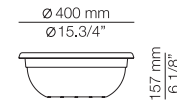

FLOWER POT KIT

124027XX3
Polypropylene flower pot
for natural vegetation

FINISHES / ACABADOS

55 BG
78 OX RED
96 BLK ANT

EURO €

47
47
47