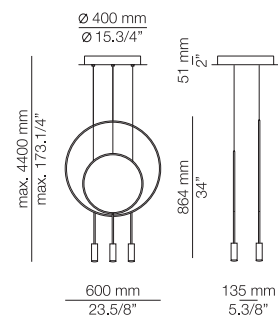

REVOLTA

R40S.1S1D - WITH SURFACE CANOPY

Composition includes:

- 1 round canopy 113635XX1
- 1 unit of T-3635C
- 1 unit of T-3636C
- 2 drivers / Dimmable Triac

FINISHES / ACABADOS

Canopy: 26 BLK - 71 WH
Body: 26 BLK
Head: 26 BLK - 61 S GLD

EURO €

1539

Optional, not included:

- 1 acoustic panel 123635XX0X
- 1 acoustic panel 123636XX0X

R40R.1S1D - WITH RECESSED CANOPY