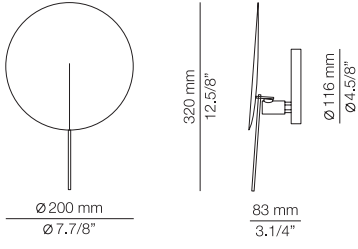

OBS **A-3220L**

FEATURES / CARACTERÍSTICAS
* LED 15W (2700K / Ang. 120° / >90 CRI)
230V / Typ 1245 lumens
Dimmable Triac

FINISHES / ACABADOS
44 CP
61 S GLD
76 WH

EURO €
327
318
237