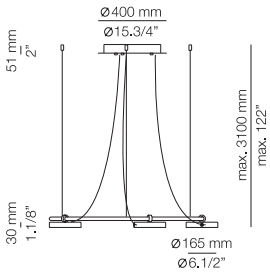

ARO

T-3542

FEATURES / CARACTERÍSTICAS

* LED 5x10W (2700K / Ang. 85° / >90 CRI / 24V)
100V - 277V / Typ 5x1106 lumens
Driver included / Dimmable 0-10V

FINISHES / ACABADOS

56 BLK

EURO €

2460

Product includes:

- 1 round canopy 113542263
- 1 unit of T-3542