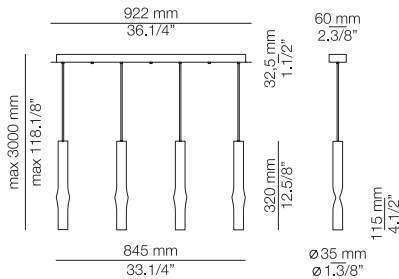

FLOW

L92S.4S - WITH SURFACE CANOPY

Composition includes:

- 1 linear canopy 113415XX3
- 4 units of T-3734C with cable
- 2 drivers 671000034 / Dimmable Triac

Up to 3 additional FLOW can be added
Posibilidad de añadir hasta 3 FLOW

FINISHES / ACABADOS

Canopy: 26 BLK - 71 WH
Shade: 61 S GLD
26 BLK
74 WH

EURO €

1230
1170
1170