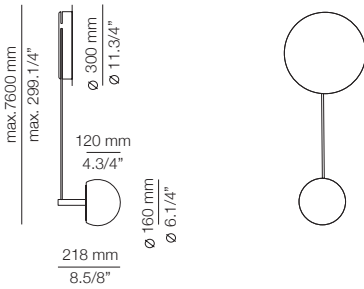

CIRC A-3830S - WITH SURFACE CANOPY

FEATURES / CARACTERÍSTICAS
* LED 6,2W (2700K / Ang. 120° / >90 CRI
350mA) 230V / Typ 725 lumens
Driver included / Dimmable Triac
Glass shade

FINISHES / ACABADOS
Canopy: 26 BLK
Body: 26 BLK

EURO €
502

Product includes:

- 1 round canopy 113815263
- 1 unit of A-3830C
- 1 driver 671000061