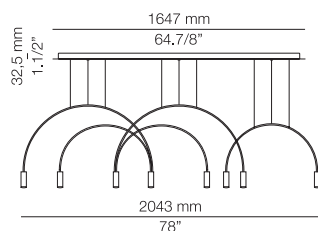

VOLTA

L165S.1D2T - WITH SURFACE CANOPY

Composition includes:

- 1 linear canopy 113535XX7
- 1 unit of T-3535C
- 2 units of T-3536C
- 3 drivers / Dimmable Triac

FINISHES / ACABADOS

Canopy: 26 BLK - 71 WH
Body: 26 BLK
Head: 26 BLK - 61 S GLD

EURO €

2142

FINISHES / ACABADOS

71 WH

EURO €

2142