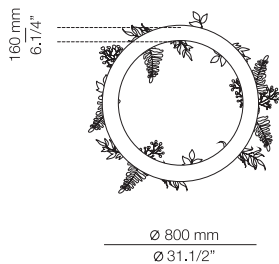

123815262 Vegetation kit

Vegetation kit with artificial greenery included. Not waterproof.
Maximum 30kg

FINISHES / ACABADOS

26 BLK

EURO €

2041