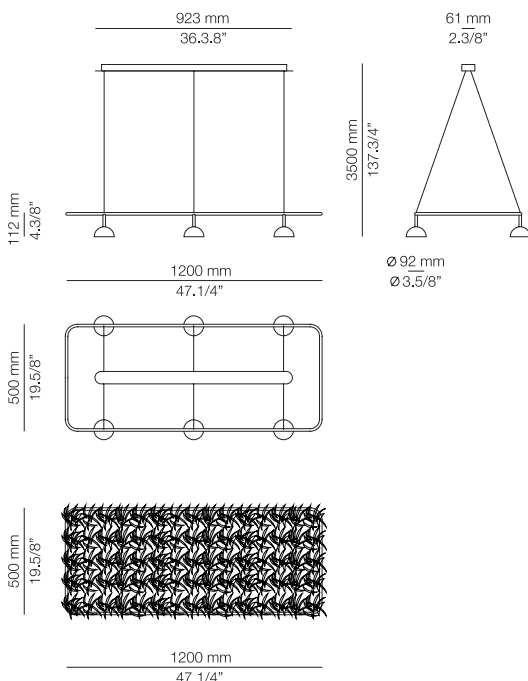

CUPOLINA

T-3935

FEATURES / CARACTERÍSTICAS

* LED 6x6,2W (2700K / Ang. 70° / >90 CRI 350mA) / 230V / Typ 6x725 lumens
Driver included / Dimmable Triac

FINISHES / ACABADOS

26 BLK
74 WH

EURO €

1440
1440

Product includes:

- 1 single canopy 113935262
- 1 unit of T-3935
- 2 drivers 671000034 / Dimmable Triac

123935XX0 Acoustic panel with greenery

Acoustic panel with artificial greenery
 $\alpha_w = 0,25$ (Sound absorption indicators)
60% recycled bottles (PET)

FINISHES / ACABADOS

Acoustic Foam Panel:
26 BLK
74 WH

EURO €

1040
1040