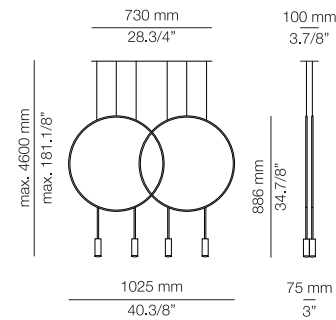

**FINISHES / ACABADOS**  
 Canopy: 26 BLK - 71 WH  
 Body: 26 BLK  
 Head: 26 BLK - 61 S GLD

**EURO €**  
 1400

- Optional, not included:**
- Up to 2 acoustic panels 123636XX0X

**L73R.2D - WITH RECESSED CANOPY**