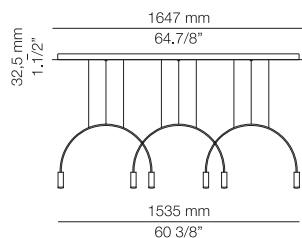

VOLTA

L165S.3D - WITH SURFACE CANOPY

Composition includes:

- 1 linear canopy 113535XX7
- 3 units of T-3535C
- 3 drivers / Dimmable Triac

FINISHES / ACABADOS

Canopy: 26 BLK - 71 WH
Body: 26 BLK
Head: 26 BLK - 61 S GLD

EURO €

1794

FINISHES / ACABADOS

71 WH

EURO €

1794