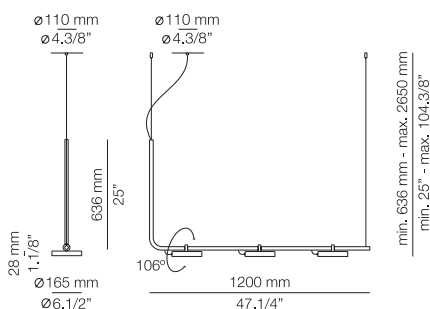

T-3541R - WITH RECESSED CANOPY

FEATURES / CARACTERÍSTICAS

* LED 3x10W (2700K / Ang. 85° / >90 CRI / 24V)
100V - 277V / Typ 3x1106 lumens
Driver included / Dimmable 0-10V

FINISHES / ACABADOS

Canopy: 26 BLK - 71WH
Body: 56 BLK

EURO €

1209

Product includes:

- 1 recessed canopy 113534XX2
- 1 unit of T-3541
- 1 remote driver 671000049 / Dimmable 0-10V

Ø 85mm drill on dropped ceiling
Orificio Ø 85mm en falso techo