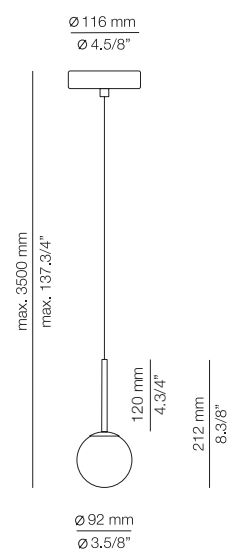

ALFI

T-3744S - WITH SURFACE CANOPY

T-3744S