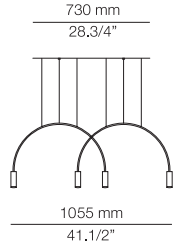

VOLTA

L73S.2D - WITH SURFACE CANOPY

Composition includes:

- 1 linear canopy 113535XX1
- 2 units of T-3535C
- 2 drivers / Dimmable Triac

FINISHES / ACABADOS

Canopy: 26 BLK - 71 WH
Body: 26 BLK
Head: 26 BLK - 61 S GLD

EURO €

1188

FINISHES / ACABADOS

71 WH

EURO €

1188

L73R.2D - WITH RECESSED CANOPY

Composition includes:

- 1 recessed canopy 113535XX1R
- 2 units of T-3535C
- 2 remote drivers / Dimmable Triac

FINISHES / ACABADOS

Canopy: 26 BLK - 71 WH
Body: 26 BLK
Head: 26 BLK - 61 S GLD

EURO €

1188

FINISHES / ACABADOS

71 WH

EURO €

1188

Ø 50mm drill on dropped ceiling
Orificio Ø 50mm en falso techo