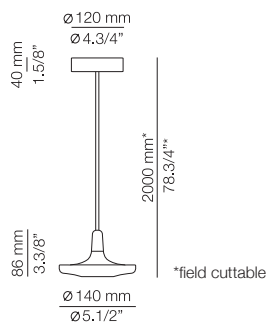

BUTTON

T-3302S - WITH SURFACE CANOPY

FEATURES / CARACTERÍSTICAS

* LED 9W (3000K / Ang. 45° / >90 CRI
350mA) / 100V - 240V / Typ 1096 lumens
Driver included / Non dimmable

FINISHES / ACABADOS

26 BLK
71 WH
93 GR LM

EURO €

446
446
467

Product includes:

- 1 single canopy 113302XX1
- 1 unit of T-3302 with metal rigid stem
- 1 driver 671000023 / Non Dimmable