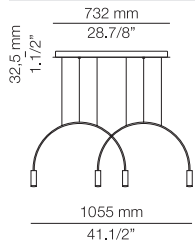

VOLTA

L73S.2D - WITH SURFACE CANOPY

Composition includes:

- 1 linear canopy 113535XX1
- 2 units of T-3535C
- 2 drivers / Dimmable Triac

FINISHES / ACABADOS

Canopy: 26 BLK - 71 WH
Body: 26 BLK
Head: 26 BLK - 61 S GLD

EURO €

1188

FINISHES / ACABADOS

71 WH

EURO €

1188

L73R.2D - WITH RECESSED CANOPY

Composition includes:

- 1 recessed canopy 113535XX1R
- 2 units of T-3535C
- 2 remote drivers / Dimmable Triac

FINISHES / ACABADOS

Canopy: 26 BLK - 71 WH
Body: 26 BLK
Head: 26 BLK - 61 S GLD

EURO €

1188

FINISHES / ACABADOS

71 WH

EURO €

1188

Ø 50mm drill on dropped ceiling
Orificio Ø 50mm en falso techo