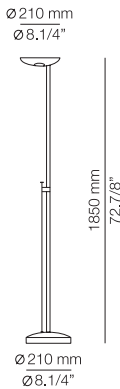

FEATURES / CARACTERÍSTICAS

* Hal. up to 200W / 118mm / R7s base
230V / Dimmable

Compatible with Dimmable LED
118mm / R7s base / 230V
Not included

FINISHES / ACABADOS

36 BR
61 S GLD
21 GLD
22 CH
23 BLK P
37 NI
26 BLK

EURO €

691
691
653
653
653
653
545

100015400

R7s Bulb - LED 15W / 2700K / Typ 2000 lumens / Dimmable

EURO €

37