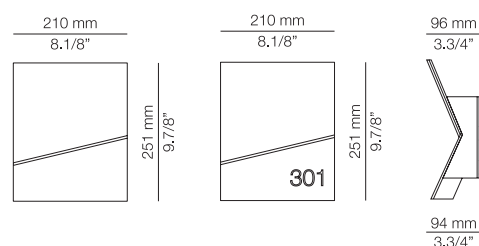

PIU

A-3320L

FEATURES / CARACTERÍSTICAS

* LED 15W (2700K / Ang. 120° / >90 CRI)
230V / Typ 1245 lumens
Dimmable Triac

FINISHES / ACABADOS

74 WH

EURO €

223

Signage

Optional laser-cut signage / Minimum order 25 units

Señalización opcional con láser / Pedido mínimo 25 unidades

EURO €

37