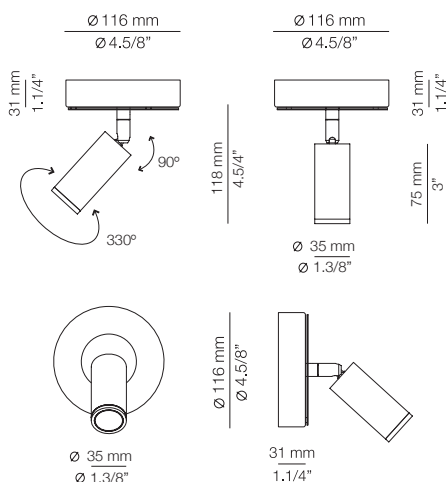

VOLTA

A-3533S / t-3533S - WITH SURFACE CANOPY

FEATURES / CARACTERÍSTICAS

* LED 6,2W (Ang. 15° / >90 CRI / 350mA)
100V - 240V
Driver included / Non Dimmable
Additional 45° optic lens included

FINISHES / ACABADOS

Canopy: 26 BLK
Head: 26 BLK
61 S GLD

EURO €

225
239

t-3533S-W [2700K Typ 725 lumens]
t-3533S-M [3000K Typ 763 lumens]

FINISHES / ACABADOS

71 WH

EURO €

225

Product includes:

- 1 single canopy 113740XX2
- 1 unit of A-3533 or t-3533
- 1 driver 671000038 / Non Dimmable