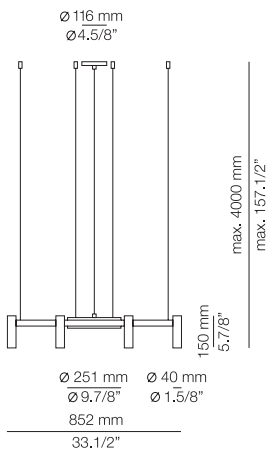

LAVERD

T-3805

FEATURES / CARACTERÍSTICAS

* LED 16x3W (2700K / Ang. 60° / >90 CRI 24V) 100V - 277V / Typ 16x300 lumens
Driver included / Dimmable 0-10V
Up and down light

Product includes:

- 1 round canopy 113805263
- 1 unit of T-3805
- 1 driver included / Dimmable 0-10V

FINISHES / ACABADOS

Canopy: 26 BLK
Body: 26 BLK
Head: 26 BLK
61 S GLD

EURO €

2010
2178