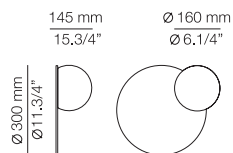

IP
44

FEATURES / CARACTERÍSTICAS

* LED 10W (2700K / Ang. 120° / >90 CRI)
230V / Typ 870 lumens
Dimmable Triac

FINISHES / ACABADOS

23 GR F
65 BR F

EURO €

389
389

Product includes:

- 1 unit of A-3702
- 1 glass shade kit 113702001