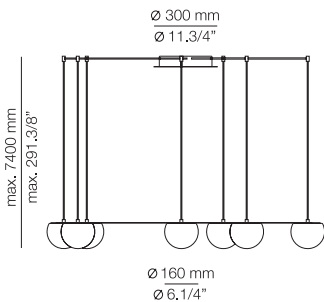

**T-3816S - WITH SURFACE CANOPY**

**FEATURES / CARACTERÍSTICAS**

\* LED 7x6,2W [2700K / Ang. 120° / >90 CRI 350mA] 230V / Typ 7x725 lumens  
Dimmable Triac / Glass shade

**FINISHES / ACABADOS**

Canopy: 26 BLK  
Ring: 26 BLK  
61 S GLD