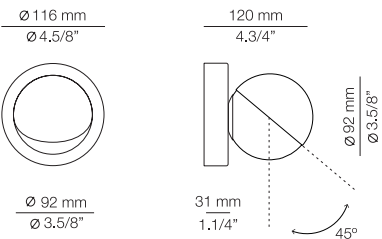

 Ø45 mm drill on dry wall  
Orificio Ø45 mm en pared de pladur

**ALFI**

**A-3740A1S - WITH SURFACE CANOPY**

**FEATURES / CARACTERÍSTICAS**

\* LED 3W (2700K / Ang. 120° / >90 CRI 350mA) / 100V -240V / Typ 350 lumens  
Driver included / Non dimmable