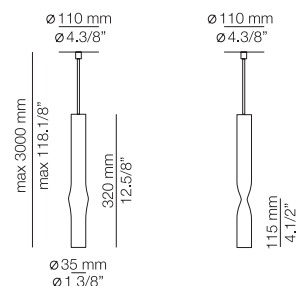

T-3734R - WITH RECESSED CANOPY

FEATURES / CARACTERÍSTICAS

* LED 6,2W (2700K / Ang. 70° / >90 CRI
350mA) / 230V / Typ 725 lumens
Remote driver included / Dimmable Triac

FINISHES / ACABADOS

Canopy: 26 BLK - 71WH
Shade: 61 S GLD
26 BLK
74 WH

EURO €
313
298
298

Product includes:

- 1 recessed canopy 113534XX2
- 1 unit of T-3734C with cable
- 1 remote driver 671000061 / Dimmable Triac

Ø 45mm drill on dropped ceiling
Orificio Ø 45mm en falso techo