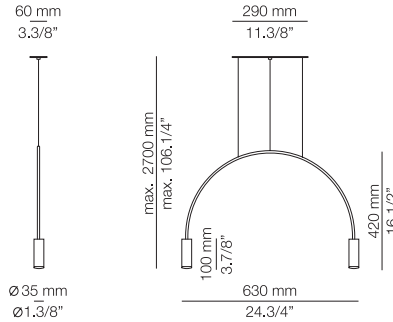

VOLTA

T-3535S - WITH SURFACE CANOPY

FEATURES / CARACTERÍSTICAS

* LED 2x6,2W (Ang. 45° / >90 CRI / 350mA)
230V / Driver included / Dimmable Triac
Optional 15° optic lens (see pag. 56)

T-3535S-W (2700K Typ 2x725 lumens)
T-3535S-M (3000K Typ 2x763 lumens)

Product includes:

- 1 single canopy 113635XX0
- 1 unit of T-3535C

FINISHES / ACABADOS

Canopy: 26 BLK - 71 WH
Body: 26 BLK
Head: 26 BLK - 61 S GLD

EURO €

582

FINISHES / ACABADOS

71 WH

EURO €

582

T-3535R - WITH RECESSED CANOPY

FEATURES / CARACTERÍSTICAS

* LED 2x6,2W (Ang. 45° / >90 CRI / 350mA)
230V / Remote Driver included
Dimmable Triac
Optional 15° optic lens (see pag. 56)

T-3535R-W (2700K Typ 2x725 lumens)
T-3535R-M (3000K Typ 2x763 lumens)

Product includes:

- 1 recessed canopy 113635XX0R
- 1 unit of T-3535C

FINISHES / ACABADOS

Canopy: 26 BLK - 71 WH
Body: 26 BLK
Head: 26 BLK - 61 S GLD

EURO €

582

FINISHES / ACABADOS

71 WH

EURO €

582

Ø 50mm drill on dropped ceiling
Orificio Ø 50mm en falso techo

671000056 DALI DRIVER T-3535 / T-3536

UPON REQUEST / BAJO PEDIDO DRIVER DALI VOLTA T-3535 / T-3536

(Min. 1x6,1W - Max. 3x6,1W) / 230V / DALI Dimmable

EURO €

79

Ø 40mm drill on dropped ceiling
Orificio Ø 40mm en falso techo