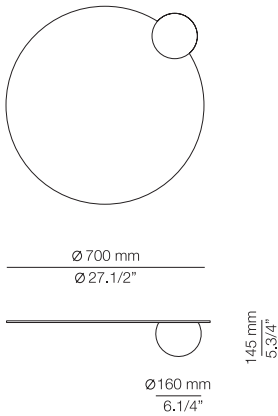

CIRC

A-3706

IP
44

FEATURES / CARACTERÍSTICAS
* LED 10W (2700K / Ang. 120° / >90 CRI)
230V / Typ 870 lumens
Dimmable Triac

FINISHES / ACABADOS
00 PLAIN

EURO €
507

Product includes:
• 1 unit of A-3706
• 1 glass shade kit 113702001

A-3706A - WITH MISTING TREATMENT

IP
44

FEATURES / CARACTERÍSTICAS
* LED 10W (2700K / Ang. 120° / >90 CRI)
230V / Typ 870 lumens
Dimmable Triac

FINISHES / ACABADOS
00 PLAIN

EURO €
641

Product includes:
• 1 unit of A-3706A
• 1 glass shade kit 113702001

Mirror with misting treatment
Espejo con sistema anti vaho