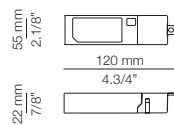

FINISHES / ACABADOS

Acoustic Foam Panel:
26 BLK

EURO €

115

Other finishes available, consult our offices