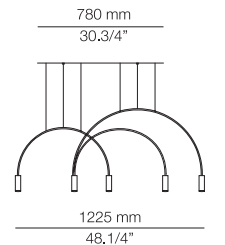

VOLTA

L78S.1D1T - WITH SURFACE CANOPY

Composition includes:

- 1 linear canopy 113535XX2
- 1 unit of T-3535C
- 1 unit of T-3536C
- 2 drivers / Dimmable Triac

FINISHES / ACABADOS

Canopy: 26 BLK - 71 WH
Body: 26 BLK
Head: 26 BLK - 61 S GLD

EURO €

1362

FINISHES / ACABADOS

71 WH

EURO €

1362

L78R.1D1T - WITH RECESSED CANOPY

Composition includes:

- 1 recessed canopy 113535XX2R
- 1 unit of T-3535C
- 1 unit of T-3536C
- 2 remote drivers / Dimmable Triac

FINISHES / ACABADOS

Canopy: 26 BLK - 71 WH
Body: 26 BLK
Head: 26 BLK - 61 S GLD

EURO €

1362

FINISHES / ACABADOS

71 WH

EURO €

1362

Ø 50mm drill on dropped ceiling
Orificio Ø 50mm en falso techo