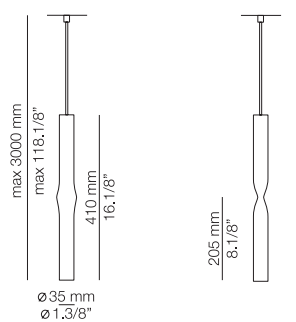

FEATURES / CARACTERÍSTICAS

* LED 6,2W (2700K / Ang. 70° / >90 CRI 350mA) / 230V / Typ 725 lumens
Remote driver included / Dimmable Triac

FINISHES / ACABADOS

Canopy: 26 BLK - 71WH
Shade: 61 S GLD
26 BLK
74 WH

EURO €

334
318
318

Product includes:

- 1 recessed canopy 113534XX2
- 1 unit of T-3735C with cable
- 1 remote driver 671000061 / Dimmable Triac

Ø 45mm drill on dropped ceiling
Orificio Ø 45mm en falso techo