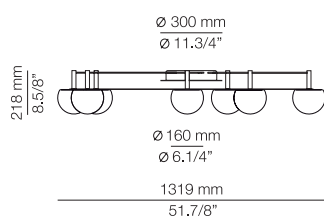

CIRC

t-3811S - WITH SURFACE CANOPY

FEATURES / CARACTERÍSTICAS

* LED 7x6,2W (2700K / Ang. 120° / >90 CRI
350mA) 230V / Typ 7x725 lumens
Dimmable Triac / Glass shade

FINISHES / ACABADOS

Canopy: 26 BLK
Ring: 26 BLK
61 S GLD

EURO €

2173
2596

Product includes:

- 1 round canopy 113815263
- 1 unit of t-3811
- 2 drivers 671000043 + 1 driver 671000034

t-3811R - WITH RECESSED CANOPY