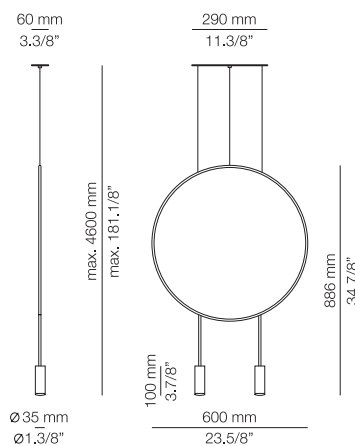

REVOLTA

T-3636R - WITH RECESSED CANOPY

FEATURES / CARACTERÍSTICAS

*LED 2x6,2W (Ang. 45° / >90 CRI 350mA) / 230V
Remote driver included / Dimmable Triac
Optional 15° optic lens (see pag. 56)

FINISHES / ACABADOS

Canopy: 26 BLK - 71 WH
Body: 26 BLK
Head: 26 BLK - 61 S GLD

EURO €

688

T-3636R-W (2700K Typ 2x725 lumens)
T-3636R-M (3000K Typ 2x763 lumens)

Product includes:

- 1 recessed canopy 113635XX0R
- 1 unit of T-3636C

Ø 50mm drill on dropped ceiling
Orificio Ø 50mm en falso techo

123636XX0 Acoustic panel

$\alpha_w = 0,4$ (Sound absorption indicators)
Ø 600 mm
95% Virgin wool, 5% polyamide

FINISHES / ACABADOS

Acoustic Fabric Panel:
82 BL - 83 EGP - 84 SLM

EURO €

384

Other finishes available, consult our offices

123636XX0A Acoustic panel

$\alpha_w = 0,25$ (Sound absorption indicators)
Ø 600 mm
60% recycled bottles (PET)

FINISHES / ACABADOS

Acoustic Foam Panel:
26 BLK

EURO €

154

Other finishes available, consult our offices

671000056 Dali Driver T-3636

UPON REQUEST / BAJO PEDIDO
DRIVER DALI REVOLTA T-3636
(Min. 1x6,1W - Max. 3x6,1W) / 230V
DALI Dimmable

EURO €

79

Ø 40mm drill on dropped ceiling
Orificio Ø 40mm en falso techo