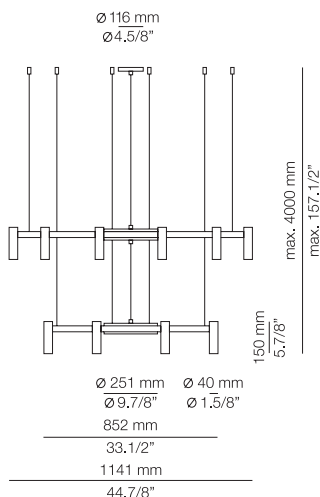

LAVERD

R11S.1S1M

Composition includes:

- 1 round canopy 113805263
- 1 unit of T-3805
- 1 unit of T-3806
- 1 connection kit 123805262

FINISHES / ACABADOS

Canopy: 26 BLK
Body: 26 BLK
Head: 26 BLK
61 S GLD

EURO €

5200
5621

Possible shapes / compositions