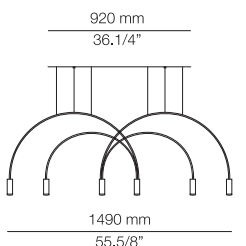

VOLTA

L92S.2T - WITH SURFACE CANOPY

Composition includes:

- 1 linear canopy 113535XX3
- 2 units of T-3536C
- 2 drivers / Dimmable Triac

FINISHES / ACABADOS

Canopy: 26 BLK - 71 WH
Body: 26 BLK
Head: 26 BLK - 61 S GLD

EURO €

1536

FINISHES / ACABADOS

71 WH

EURO €

1536

L92R.2T - WITH RECESSED CANOPY

Composition includes:

- 1 recessed canopy 113535XX3R
- 2 units of T-3536C
- 2 remote drivers / Dimmable Triac

FINISHES / ACABADOS

Canopy: 26 BLK - 71 WH
Body: 26 BLK
Head: 26 BLK - 61 S GLD

EURO €

1536

FINISHES / ACABADOS

71 WH

EURO €

1536

Ø 50mm drill on dropped ceiling
Orificio Ø 50mm en falso techo