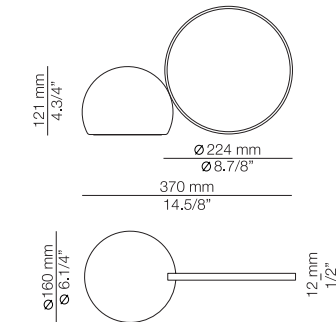

CIRC

M-3727X - OUTDOOR

IP
67

FEATURES / CARACTERÍSTICAS
* LED 2,5W (3000K / Ang. 120° / >80 CRI)
5200mAh) 230V / Typ 290 lumens
Polyethylene shade

FINISHES / ACABADOS
Indoor & Outdoor: 26 BLK
80 RT

EURO €
337
359

Product includes:

- 1 unit of M-3727
- 1 charger kit 671000044

Li on battery / Induction charging base / Three position dimming / Remote control
Battery charging time 8-10h / Battery life over 6h at maximum brightness

Indoor only: 61 S GLD

EURO €
373

CIRC

M-3728 - INDOOR