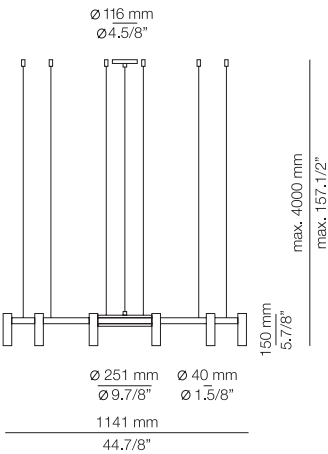

LAVERD

T-3806

FEATURES / CARACTERÍSTICAS

* LED 24x3W (2700K / Ang. 60° / >90 CRI 24V) 100V - 277V / Typ 24x300 lumens
Driver included / Dimmable 0-10V
Up and down light

Product includes:

- 1 round canopy 113805263
- 1 unit of T-3806
- 1 driver included / Dimmable 0-10V

FINISHES / ACABADOS

Canopy: 26 BLK
Body: 26 BLK
Head: 26 BLK
61 S GLD

EURO €

3188
3441