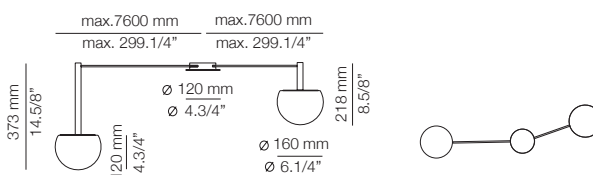

R12.1S1M - WITH RECESSED CANOPY

Composition includes:

- 1 round recessed canopy 113820263
- 1 unit of t-3820C
- 1 unit of t-3821C
- 1 remote driver 671000043

FINISHES / ACABADOS

Canopy: 26 BLK
Body: 26 BLK

EURO €

636

Ø 50mm drill on dropped ceiling
Orificio Ø 50mm en falso techo