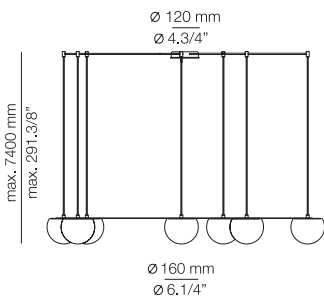

FEATURES / CARACTERÍSTICAS

* LED 7x6,2W [2700K / Ang. 120° / >90 CRI 350mA] 230V / Typ 7x725 lumens
Remote driver included / Dimmable Triac
Glass shade

FINISHES / ACABADOS

Canopy: 26 BLK
Ring: 26 BLK
61 S GLD

EURO €

1937
2299

Product includes:

- 1 round recessed canopy 113820263
- 1 unit of T-3816
- 2 remote drivers 671000043 + 1 driver 671000034

$\varnothing$ 50mm drill on dropped ceiling
Orificio $\varnothing$ 50mm en falso techo

T-3816AS - WITH SURFACE CANOPY + ACOUSTIC PANEL