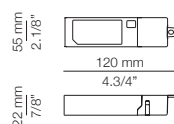

FINISHES / ACABADOS

Acoustic Foam Panel:
26 BLK

EURO €

115

Other finishes available, consult our offices

671000056 Dali Driver T-3635

UPON REQUEST / BAJO PEDIDO
DRIVER DALI REVOLTA T-3635
(Min. 1x6,1W - Max. 3x6,1W) / 230V
DALI Dimmable

EURO €

79

Ø 40mm drill on dropped ceiling
Orificio Ø 40mm en falso techo