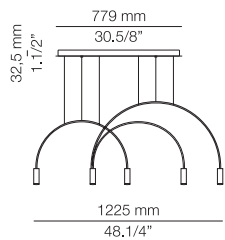

VOLTA

L78S.1D1T - WITH SURFACE CANOPY

Composition includes:

- 1 linear canopy 113535XX2
- 1 unit of T-3535C
- 1 unit of T-3536C
- 2 drivers / Dimmable Triac

FINISHES / ACABADOS

Canopy: 26 BLK - 71 WH
Body: 26 BLK
Head: 26 BLK - 61 S GLD

EURO €

1362

FINISHES / ACABADOS

71 WH

EURO €

1362

L78R.1D1T - WITH RECESSED CANOPY

Composition includes:

- 1 recessed canopy 113535XX2R
- 1 unit of T-3535C
- 1 unit of T-3536C
- 2 remote drivers / Dimmable Triac

FINISHES / ACABADOS

Canopy: 26 BLK - 71 WH
Body: 26 BLK
Head: 26 BLK - 61 S GLD

EURO €

1362

FINISHES / ACABADOS

71 WH

EURO €

1362

Ø 50mm drill on dropped ceiling
Orificio Ø 50mm en falso techo