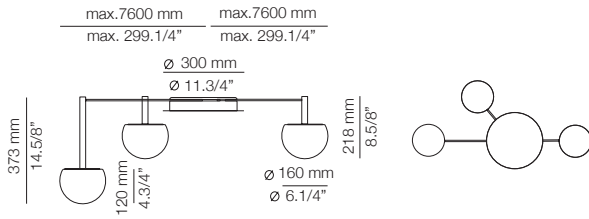

CIRC

R30.2S1M - WITH SURFACE CANOPY

Composition includes:

- 1 round canopy 113815263
- 2 units of t-3820C
- 1 unit of t-3821C
- 1 driver 671000034

FINISHES / ACABADOS

Canopy: 26 BLK
Body: 26 BLK

EURO €

992

R12.2S1M - WITH RECESSED CANOPY