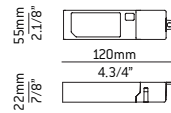

VOLTA

T-3535S - WITH SURFACE CANOPY

FEATURES / CARACTERÍSTICAS

* LED 2x6,2W (Ang. 45° / >90 CRI / 350mA)
230V / Driver included / Dimmable Triac
Optional 15° optic lens (see pag. 56)

T-3535S-W (2700K Typ 2x725 lumens)
T-3535S-M (3000K Typ 2x763 lumens)

Product includes:

- 1 single canopy 113635XX0
- 1 unit of T-3535C

FINISHES / ACABADOS

Canopy: 26 BLK - 71 WH
Body: 26 BLK
Head: 26 BLK - 61 S GLD

EURO €

582

FINISHES / ACABADOS

71 WH

EURO €

582

T-3535R - WITH RECESSED CANOPY

FEATURES / CARACTERÍSTICAS

* LED 2x6,2W (Ang. 45° / >90 CRI / 350mA)
230V / Remote Driver included
Dimmable Triac
Optional 15° optic lens (see pag. 56)

T-3535R-W (2700K Typ 2x725 lumens)
T-3535R-M (3000K Typ 2x763 lumens)

Product includes:

- 1 recessed canopy 113635XX0R
- 1 unit of T-3535C

FINISHES / ACABADOS

Canopy: 26 BLK - 71 WH
Body: 26 BLK
Head: 26 BLK - 61 S GLD

EURO €

582

FINISHES / ACABADOS

71 WH

EURO €

582

Ø 50mm drill on dropped ceiling
Orificio Ø 50mm en falso techo

671000056 DALI DRIVER T-3535 / T-3536

UPON REQUEST / BAJO PEDIDO DRIVER DALI VOLTA T-3535 / T-3536

(Min. 1x6,1W - Max. 3x6,1W) / 230V / DALI Dimmable

EURO €

79

Ø 40mm drill on dropped ceiling
Orificio Ø 40mm en falso techo