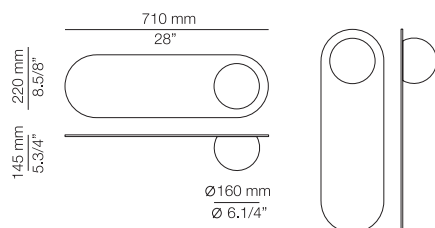

CIRC

A-3703

IP
44

FEATURES / CARACTERÍSTICAS

* LED 10W (2700K / Ang. 120° / >90 CRI)
230V / Typ 870 lumens
Dimmable Triac

FINISHES / ACABADOS

00 PLAIN
23 GR F

EURO €

462
462

Product includes:

- 1 unit of A-3703
- 1 glass shade kit 113702001