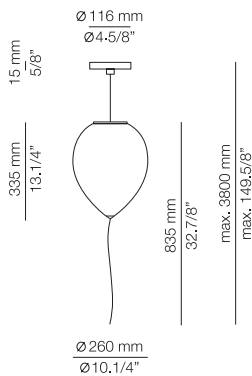

BALLOON

T-3055S

FEATURES / CARACTERÍSTICAS
LED up to 20W
E27 / 120V - 240V
Dimmable when using dim. lamps

FINISHES / ACABADO
74 WH

EURO €
332

Product includes:

- 1 single canopy 113416710
- 1 unit of T-3055C with textile cable
- 1 ceiling holder