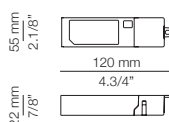

FINISHES / ACABADOS

Acoustic Foam Panel:
26 BLK

EURO €

154

Other finishes available, consult our offices

671000056 Dali Driver T-3636

UPON REQUEST / BAJO PEDIDO
DRIVER DALI REVOLTA T-3636
(Min. 1x6,1W - Max. 3x6,1W) / 230V
DALI Dimmable

EURO €

79

Ø 40mm drill on dropped ceiling
Orificio Ø 40mm en falso techo