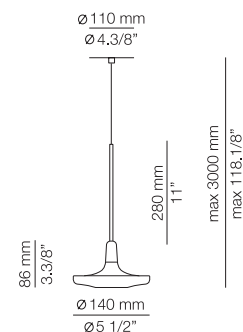

T-3302CR - WITH RECESSED CANOPY