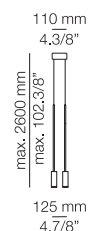

VOLTA

L165S.1D2T - WITH SURFACE CANOPY

Composition includes:

- 1 linear canopy 113535XX7
- 1 unit of T-3535C
- 2 units of T-3536C
- 3 drivers / Dimmable Triac

FINISHES / ACABADOS

Canopy: 26 BLK - 71 WH
Body: 26 BLK
Head: 26 BLK - 61 S GLD

EURO €

2142

FINISHES / ACABADOS

71 WH

EURO €

2142