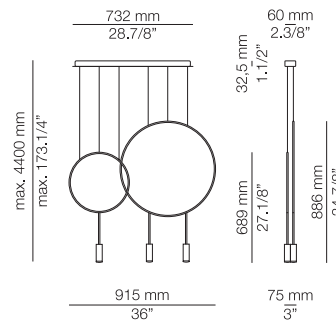

REVOLTA

L73S.1S1D - WITH SURFACE CANOPY

1. **Composition includes:**
2. 1 linear canopy 113535XX1
   - 1 unit of T-3635C
   - 1 unit of T-3636C
   - 2 drivers / Dimmable Triac

FINISHES / ACABADOS
Canopy: 26 BLK - 71 WH
Body: 26 BLK
Head: 26 BLK - 61 S GLD

EURO €
1228

1. **Optional, not included:**
2. 1 acoustic panel 123635XX0X
   - 1 acoustic panel 123636XX0X