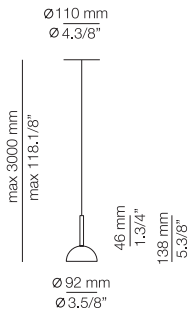

T-3934R - WITH RECESSED CANOPY

FEATURES / CARACTERÍSTICAS

* LED 6,2W (2700K / Ang. 70° / >90 CRI 350mA) / 230V / Typ 725 lumens
Remote driver included / Dimmable Triac

FINISHES / ACABADOS

26 BLK
74 WH
59 TC

EURO €

255
255
265

Product includes:

- 1 recessed canopy 113534XX2
- 1 unit of T-3934 • 1 remote driver 671000061 / Dimmable Triac

$\varnothing$ 45mm drill on dropped ceiling
Orificio $\varnothing$ 45mm en falso techo