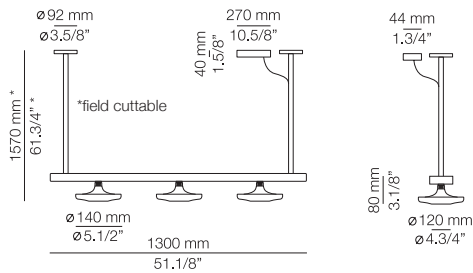

BUTTON

T-3305S - WITH SURFACE CANOPY

FEATURES / CARACTERÍSTICAS

* LED 3x9W (3000K / Ang. 45° / >90 CRI / 24V)
100V - 240V / Typ 3x1096 lumens
Sensor dimmer on each head

Product includes:

- 1 surface canopy 113924XX0
- 1 driver 671000028
- 1 body T-3305
- 3 heads 113305XX0

FINISHES / ACABADOS

Canopy: 26 BLK - 71WH
Body: 26 BLK
71 WH
93 GR LM

EURO €

1964
1964
2011

T-3305R - WITH RECESSED CANOPY

$\varnothing$ 55mm drill
Orificio $\varnothing$ 55mm

Product includes:

- 1 recessed canopy 113534XX2
- 1 driver 671000028
- 1 body T-3305
- 3 heads 113305XX0

FINISHES / ACABADOS

Canopy: 26 BLK - 71WH
Body: 26 BLK
71 WH
93 GR LM

EURO €

1937
1937
1984