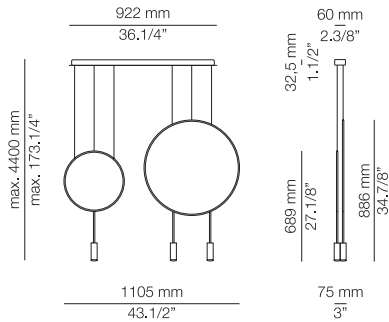

REVOLTA

L92S.1S1D - WITH SURFACE CANOPY

Composition includes:

- 1 linear canopy 113535XX3
- 1 unit of T-3635C
- 1 unit of T-3636C
- 2 drivers / Dimmable Triac

FINISHES / ACABADOS

Canopy: 26 BLK - 71 WH
Body: 26 BLK
Head: 26 BLK - 61 S GLD

EURO €

1228

Optional, not included:

- 1 acoustic panel 123635XX0X
- 1 acoustic panel 123636XX0X

L92R.1S1D - WITH RECESSED CANOPY