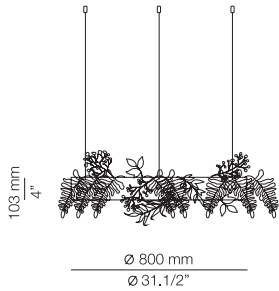

\* LED 5x10W (2700K / Ang. 85° / >90 CRI / 24V)  
100V - 277V / Typ 5x1106 lumens  
Driver included / Dimmable 0-10V

**FINISHES / ACABADOS**

56 BLK

**EURO €**

2460

**Product includes:**

- 1 round canopy 113542263
- 1 unit of T-3542