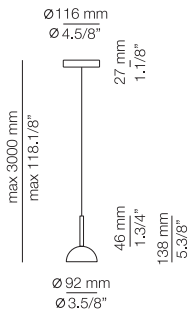

CUPOLINA

T-3934S - WITH SURFACE CANOPY

FEATURES / CARACTERÍSTICAS

* LED 6,2W (2700K / Ang. 70° / >90 CRI 350mA) / 100V - 240V / Typ 725 lumens
Driver included / Non Dimmable

FINISHES / ACABADOS

26 BLK
74 WH
59 TC

EURO €

267
267
278

Product includes:

- 1 single canopy 113534XX0
- 1 unit of T-3934 with cable
- 1 driver 671000038 / Non Dimmable