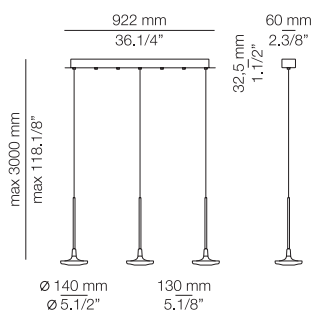

BUTTON

L92S.3 - WITH SURFACE CANOPY

Composition includes:

- 1 linear canopy 113415XX3
- 3 units of T-3302C with cable
- 3 drivers 671000061 / Dimmable Triac

FINISHES / ACABADOS

Canopy: 26 BLK - 71WH
Body: 26 BLK
71 WH
93 GR LM

EURO €

1249
1249
1297

Up to 4 additional BUTTON can be added
Posibilidad de añadir hasta 3 BUTTON