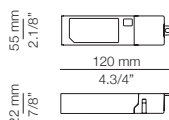

FINISHES / ACABADOS

Acoustic Foam Panel:
26 BLK

EURO €

154

Other finishes available, consult our offices

671000056 Dali Driver T-3636

UPON REQUEST / BAJO PEDIDO
DRIVER DALI REVOLTA T-3636
(Min. 1x6,1W - Max. 3x6,1W) / 230V
DALI Dimmable

EURO €

79

Ø 40mm drill on dropped ceiling
Orificio Ø 40mm en falso techo