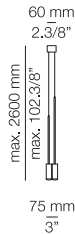

VOLTA

L78S.1D1T - WITH SURFACE CANOPY

Composition includes:

- 1 linear canopy 113535XX2
- 1 unit of T-3535C
- 1 unit of T-3536C
- 2 drivers / Dimmable Triac

FINISHES / ACABADOS

Canopy: 26 BLK - 71 WH
Body: 26 BLK
Head: 26 BLK - 61 S GLD

EURO €

1362

FINISHES / ACABADOS

71 WH

EURO €

1362

L78R.1D1T - WITH RECESSED CANOPY

Composition includes:

- 1 recessed canopy 113535XX2R
- 1 unit of T-3535C
- 1 unit of T-3536C
- 2 remote drivers / Dimmable Triac

FINISHES / ACABADOS

Canopy: 26 BLK - 71 WH
Body: 26 BLK
Head: 26 BLK - 61 S GLD

EURO €

1362

FINISHES / ACABADOS

71 WH

EURO €

1362

Ø 50mm drill on dropped ceiling
Orificio Ø 50mm en falso techo