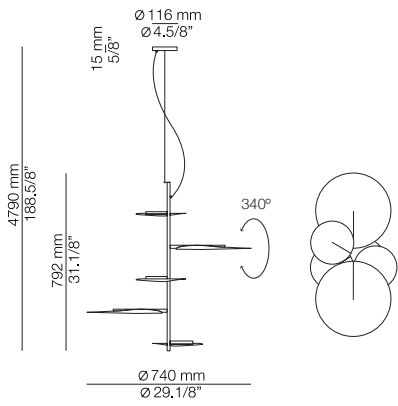

OBS **T-3225**

FEATURES / CARACTERÍSTICAS
* LED 5x10W (2700K / Ang. 120° / >90 CRI)
230V / Typ 5x870 lumens
Dimmable Triac

FINISHES / ACABADOS
61 S GLD
76 WH

EURO €
1665
1357