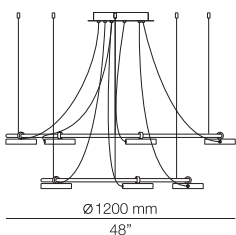

ARO

R40S.1M1L

Composition includes:

- 1 round canopy 113542263
- 1 unit of T-3542
- 1 unit of T-3543
- 2 drivers / Dimmable 0-10V

FINISHES / ACABADOS

56 BLK

EURO €

5223