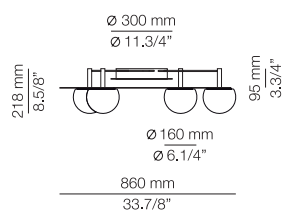

CIRC

t-3810S - WITH SURFACE CANOPY

FEATURES / CARACTERÍSTICAS

* LED 4x6,2W (2700K / Ang. 120° / >90 CRI
350mA) 230V / Typ 4x725 lumens
Driver included / Dimmable Triac
Glass shade

FINISHES / ACABADOS

Canopy: 26 BLK
Ring: 26 BLK
61 S GLD

EURO €

1400
1628

Product includes:

- 1 round canopy 113815263
- 1 unit of t-3810 + 2 drivers 671000043

t-3810R - WITH RECESSED CANOPY