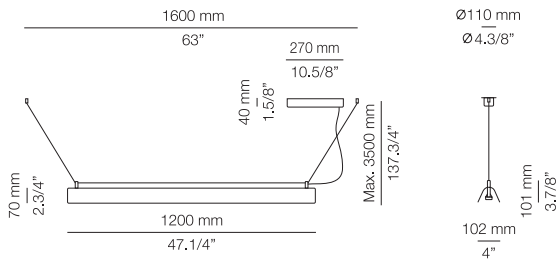

GADA

T-3925S - WITH SURFACE CANOPY

FEATURES / CARACTERÍSTICAS

* LED 21,5W (3000K / Ang. 90° / >90 CRI 700mA) / 230V / Typ 3460 lumens
Driver included / Non Dimmable

FINISHES / ACABADOS

Shade: 74 WH
Textured vinyl shade:
50 MM
51 CT
52 WD

EURO €

560
615
615
615

Product includes:

- 1 single canopy 113924740
- 1 unit of T-3925
- 1 driver 671000065 / Non Dimmable