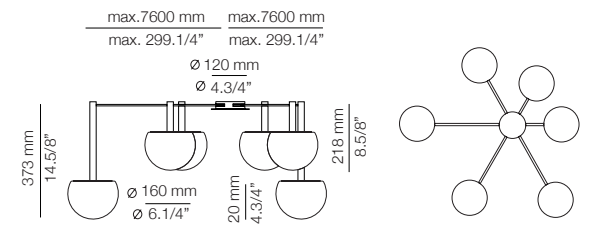

R12.4S2M - WITH RECESSED CANOPY

Composition includes:

- 1 round recessed canopy 113820263
- 4 units of t-3820C
- 2 units of t-3821C
- 2 remote drivers 671000034

FINISHES / ACABADOS

Canopy: 26 BLK
Body: 26 BLK

EURO €

1676

$\varnothing$ 50mm drill on dropped ceiling
Orificio $\varnothing$ 50mm en falso techo