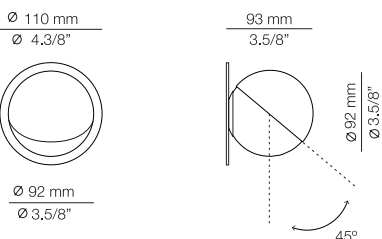

**FINISHES / ACABADOS**

26 BLK  
20 GLD M

**EURO €**

254  
267

**Product includes:**

- 1 unit of A-3740J or t-3740J
- 1 glass shade with cap at 45° 113741XX1

**A-3740A1R - WITH RECESSED CANOPY**

**FEATURES / CARACTERÍSTICAS**