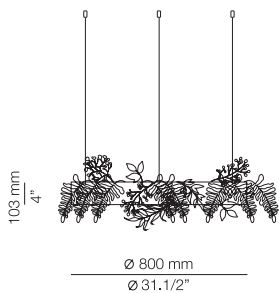

123815262 Vegetation kit

Vegetation kit with artificial greenery included. Not waterproof.
Maximum 30kg

FINISHES / ACABADOS

26 BLK

EURO €

2041