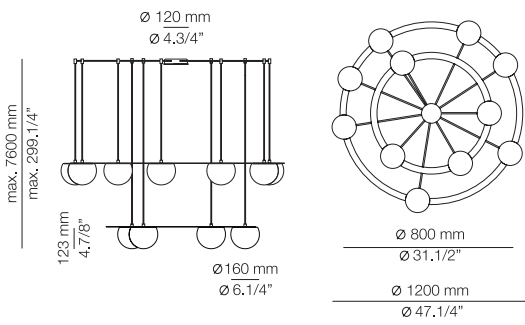

R12.1SP1MP - WITH RECESSED CANOPY

Composition includes:

- 1 round recessed canopy 113820263
- 1 unit of T-3815
- 1 unit of T-3816
- 4 remote drivers 671000043
- 1 remote driver 671000034

FINISHES / ACABADOS

- Canopy: 26 BLK
- Ring: 26 BLK
- 61 S GLD

EURO €

- 3068
- 3624

Ø 50mm drill on dropped ceiling
Orificio Ø 50mm en falso techo