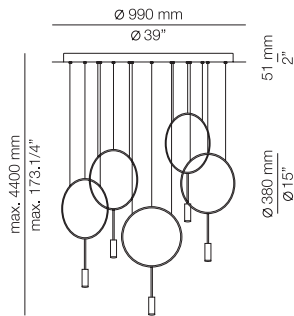

REVOLTA

R100S.5S - WITH SURFACE CANOPY

1. **Composition includes:**
2. 1 round canopy 113535XX5
   - 5 units of T-3635C
   - 5 drivers / Dimmable Triac

1. **FINISHES / ACABADOS**
2. Canopy: 26 BLK - 71 WH
   Body: 26 BLK
   Head: 26 BLK - 61 S GLD

EURO €

3009

1. **Optional, not included:**
2. Up to 5 acoustic panels 123635XX0X