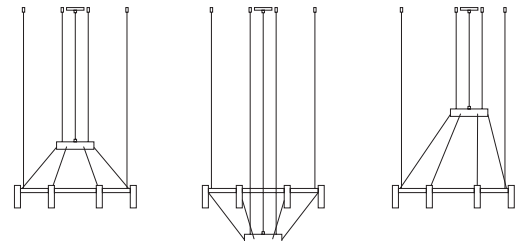

- 1 round canopy 113805263
- 1 unit of T-3806
- 1 driver included / Dimmable 0-10V

**FINISHES / ACABADOS**

Canopy: 26 BLK  
Body: 26 BLK  
Head: 26 BLK  
61 S GLD

**EURO €**

3188  
3441

Possible shapes / compositions