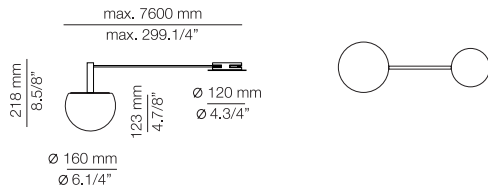

t-3820R - WITH RECESSED CANOPY

FEATURES / CARACTERÍSTICAS

* LED 6,2W (2700K / Ang. 120° / >90 CRI 350mA) 230V / Typ 725 lumens
Remote driver included / Dimmable Triac
Glass shade

FINISHES / ACABADOS

Canopy: 26 BLK
Body: 26 BLK

EURO €

372

Product includes:

- 1 round recessed canopy 113820263
- 1 unit of t-3820C
- 1 remote driver 671000061

Ø 45mm drill on dropped ceiling
Orificio Ø 45mm en falso techo