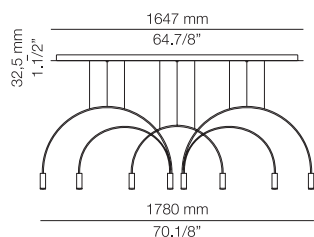

VOLTA

L165S.1T1D1T - WITH SURFACE CANOPY

Composition includes:

- 1 linear canopy 113535XX7
- 1 unit of T-3535C
- 2 units of T-3536C
- 3 drivers / Dimmable Triac

FINISHES / ACABADOS

Canopy: 26 BLK - 71 WH
Body: 26 BLK
Head: 26 BLK - 61 S GLD

EURO €

2142

FINISHES / ACABADOS

71 WH

EURO €

2142