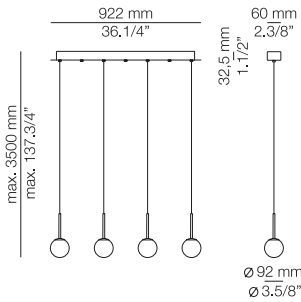

**ALFI**

**L92S.4 - WITH SURFACE CANOPY**

**FEATURES / CARACTERÍSTICAS**

\* LED 4x3W [2700K / Ang. 120° / >90 CRI 24V] / 100V - 277V / Typ 4x300 lumens  
Driver included / Dimmable 0-10V

**FINISHES / ACABADOS**