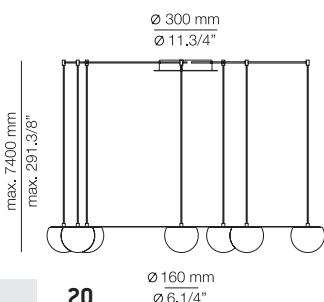

FEATURES / CARACTERÍSTICAS

* LED 7x6,2W [2700K / Ang. 120° / >90 CRI 350mA] 230V / Typ 7x725 lumens
Driver included / Dimmable Triac
Glass shade / Acoustic panel

FINISHES / ACABADOS

Canopy: 26 BLK
Acoustic panel: 26 BLK

EURO €

2282

Product includes:

- 1 round canopy 113815263
- 1 unit of T-3816A
- 2 drivers 671000043 + 1 driver 671000034
- 1 acoustic panel 113816264