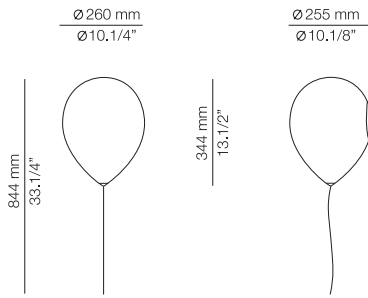

BALLOON

A-3050

FEATURES / CARACTERÍSTICAS
LED up to 20W / E27 / 120V - 240V
On/Off Switch

FINISHES / ACABADO
74 WH

EURO €
262

A-3050L

FEATURES / CARACTERÍSTICAS
LED up to 20W / E27 / 120V - 240V

FINISHES / ACABADO
74 WH

EURO €
323

⊕ * LED 0,5W / E14 / 120V - 240V
Nightlight / 3-way switch