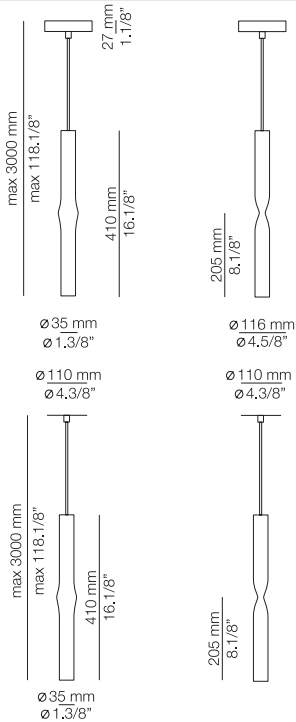

FLOW

T-3735S - WITH SURFACE CANOPY

FEATURES / CARACTERÍSTICAS

* LED 6,2W (2700K / Ang. 70° / >90 CRI 350mA) / 100V - 240V / Typ 725 lumens
Driver included / Non dimmable

FINISHES / ACABADOS

Canopy: 26 BLK - 71WH
Shade: 61 S GLD
26 BLK
74 WH

EURO €

346
330
330

Product includes:

- 1 single canopy 113534XX0
- 1 unit of T-3735C with cable
- 1 driver 671000038 / Non Dimmable

T-3735R - WITH RECESSED CANOPY