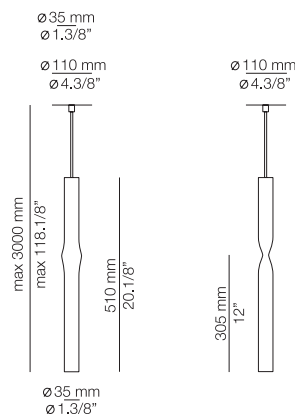

FEATURES / CARACTERÍSTICAS

* LED 6,2W (2700K / Ang. 70° / >90 CRI 350mA) / 230V / Typ 725 lumens
Remote driver included / Dimmable Triac

FINISHES / ACABADOS

Canopy: 26 BLK - 71WH
Shade: 61 S GLD
26 BLK
74 WH

EURO €

339
323
323

Product includes:

- 1 recessed canopy 113534XX2
- 1 unit of T-3736C with cable
- 1 remote driver 671000061 / Dimmable Triac

Ø 45mm drill on dropped ceiling
Orificio Ø 45mm en falso techo

DRIVER FLOW - 671000038

T-3734 / T-3735 / T-3736 (Max. 1x 6,1W) / 100V - 240V Non dimmable

Ø 40mm drill on dropped ceiling / Orificio Ø 40mm en falso techo

EURO €

32

REMOTE DRIVER FLOW - 671000061

T-3734 / T-3735 / T-3736 (Max. 1x10W) / 230V Dimmable Triac

Ø 45mm drill on dropped ceiling / Orificio Ø 45mm en falso techo

EURO €

68

DRIVER FLOW - 671000034

T-3734 / T-3735 / T-3736 (Min. 2x6,1W - Max. 3x 6,1W) 230V / Dimmable Triac

Ø 50mm drill on dropped ceiling / Orificio Ø 50mm en falso techo

EURO €

47

REMOTE DALI DRIVER FLOW - 671000056

T-3734 / T-3735 / T-3736 (Min. 1x6,1W - Max. 3x 6,1W) / 230V / DALI Dimmable

Remote driver - upon request / bajo pedido

Ø 40mm drill on dropped ceiling / Orificio Ø 40mm en falso techo

EURO €

79