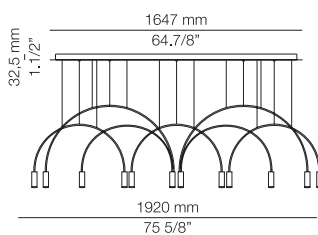

VOLTA

L165S.3D2T - WITH SURFACE CANOPY

Composition includes:

- 1 linear canopy 113535XX7
- 3 units of T-3535C
- 2 units of T-3536C
- 5 drivers / Dimmable Triac

FINISHES / ACABADOS

Canopy: 26 BLK - 71 WH
Body: 26 BLK
Head: 26 BLK - 61 S GLD

EURO €

3096

FINISHES / ACABADOS

71 WH

EURO €

3096