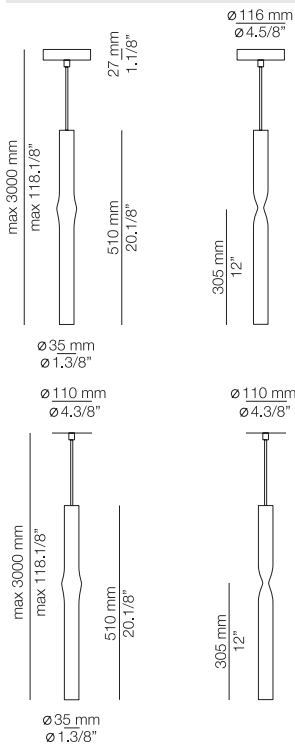

FLOW

T-3736S - WITH SURFACE CANOPY

FEATURES / CARACTERÍSTICAS

* LED 6,2W (2700K / Ang. 70° / >90 CRI 350mA) / 100V - 240V / Typ 725 lumens
Driver included / Non dimmable

FINISHES / ACABADOS

Canopy: 26 BLK - 71WH
Shade: 61 S GLD
26 BLK
74 WH

EURO €

351
335
335

Product includes:

- 1 single canopy 113534XX0
- 1 unit of T-3736C with cable
- 1 driver 671000038 / Non Dimmable

T-3736R - WITH RECESSED CANOPY