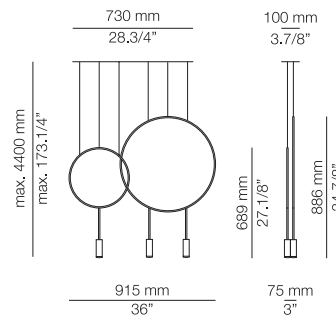

**FINISHES / ACABADOS**  
 Canopy: 26 BLK - 71 WH  
 Body: 26 BLK  
 Head: 26 BLK - 61 S GLD

**EURO €**  
 1228

- Optional, not included:**
- 1 acoustic panel 123635XX0X
  - 1 acoustic panel 123636XX0X

**L73R.1S1D - WITH RECESSED CANOPY**