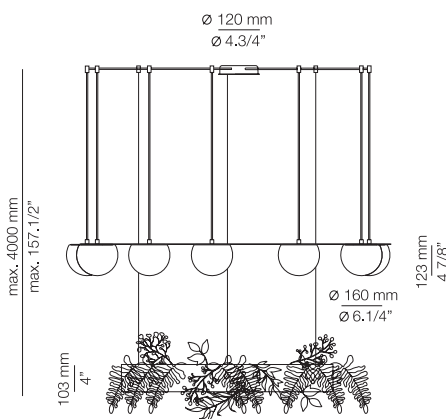

**FINISHES / ACABADOS**

- Canopy: 26 BLK
- Ring: 26 BLK
- 61 S GLD

**EURO €**

- 4088
- 4450

**Product includes:**

- 1 round canopy 113815263
- 1 unit of T-3816
- 2 drivers 671000043
- 1 driver 671000034
- 1 vegetation KIT 123815262 with artificial greenery included.
- Not waterproof / Maximum 30kg