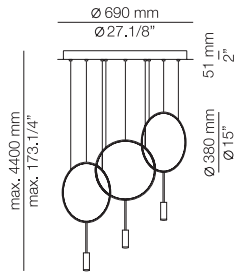

REVOLTA

R70S.3S - WITH SURFACE CANOPY

1. **Composition includes:**
2. 1 round canopy 113535XX4
   - 3 units of T-3635C
   - 3 drivers / Dimmable Triac

1. **FINISHES / ACABADOS**
2. Canopy: 26 BLK - 71 WH
   Body: 26 BLK
   Head: 26 BLK - 61 S GLD

EURO €

1970

1. **Optional, not included:**
2. Up to 3 acoustic panels 123635XX0X