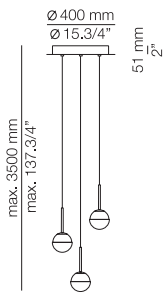

ALFI

R40S.3A - WITH SURFACE CANOPY

FEATURES / CARACTERÍSTICAS

* LED 3x3W [2700K / Ang. 120° / >90 CRI 24V] / 100V - 277V / Typ 3x300 lumens
Driver included / Dimmable 0-10V

FINISHES / ACABADOS

Canopy: 26 BLK - 71 WH
Body: 26 BLK
20 GLD M

EURO €

1500
1542

Product includes:

- 1 single canopy 113415XX6
- 3 units of T-3744 with textile cable
- 1 driver 671000049 / Dimmable 0-10V
- 3 glass shades with cap 113741XX0