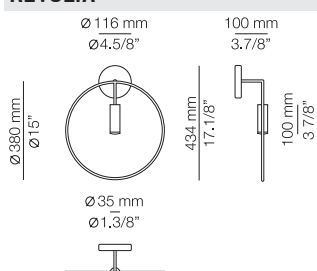

REVOLTA

A-3630

FEATURES / CARACTERÍSTICAS

* LED 6,2W (Ang. 45° / >90 CRI / 350mA)
100V - 240V / Non Dimmable
Optional 15° optic lens (see pag. 56)

FINISHES / ACABADOS

Body: 26 BLK
Head: 26 BLK - 61 S GLD

EURO €

368

A-3630-W (2700K Typ 725 lumens)

A-3630-M (3000K Typ 763 lumens)