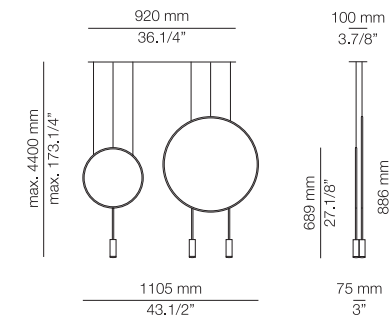

Composition includes:

- 1 recessed canopy 113535XX3R
- 1 unit of T-3635C
- 1 unit of T-3636C
- 2 remote drivers / Dimmable Triac

FINISHES / ACABADOS

Canopy: 26 BLK - 71 WH
Body: 26 BLK
Head: 26 BLK - 61 S GLD

EURO €

1228

Optional, not included:

- 1 acoustic panel 123635XX0X
- 1 acoustic panel 123636XX0X

Ø 50mm drill on dropped ceiling
Orificio Ø 50mm en falso techo