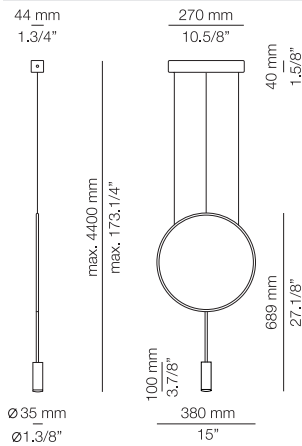

REVOLTA

T-3635S - WITH SURFACE CANOPY

FEATURES / CARACTERÍSTICAS

*LED 6,2W (Ang. 45° / >90 CRI 350mA) / 230V
Driver included / Dimmable Triac
Optional 15° optic lens (see pag. 56)

FINISHES / ACABADOS

Canopy: 26 BLK - 71 WH
Body: 26 BLK
Head: 26 BLK - 61 S GLD

EURO €

516

T-3635S-W (2700K Typ 725 lumens)
T-3635S-M (3000K Typ 763 lumens)

Product includes:

- 1 single canopy 113635XX0
- 1 unit of T-3635C

123635XX0 Acoustic panel

$\alpha_w = 0,4$ (Sound absorption indicators)
Ø 380 mm
95% Virgin wool, 5% polyamide

FINISHES / ACABADOS

Acoustic Fabric Panel:
82 BL - 83 EGP - 84 SLM

EURO €

297

Other finishes available, consult our offices

123635XX0A Acoustic panel

$\alpha_w = 0,25$ (Sound absorption indicators)
Ø 380 mm
60% recycled bottles (PET)

FINISHES / ACABADOS

Acoustic Foam Panel:
26 BLK

EURO €

115

Other finishes available, consult our offices

671000056 Dali Driver T-3635

UPON REQUEST / BAJO PEDIDO
DRIVER DALI REVOLTA T-3635
(Min. 1x6,1W - Max. 3x6,1W) / 230V
DALI Dimmable

EURO €

79

Ø 40mm drill on dropped ceiling
Orificio Ø 40mm en falso techo

T-3635R - WITH RECESSED CANOPY

FEATURES / CARACTERÍSTICAS

*LED 6,2W (Ang. 45° / >90 CRI 350mA) / 230V
Remote driver included / Dimmable Triac
Optional 15° optic lens (see pag. 56)

FINISHES / ACABADOS

Canopy: 26 BLK - 71 WH
Body: 26 BLK
Head: 26 BLK - 61 S GLD

EURO €

516

T-3635R-W (2700K Typ 725 lumens)
T-3635R-M (3000K Typ 763 lumens)

Product includes:

- 1 recessed canopy 113635XX0R
- 1 unit of T-3635C

123635XX0 Acoustic panel

$\alpha_w = 0,4$ (Sound absorption indicators)
Ø 380 mm
95% Virgin wool, 5% polyamide

FINISHES / ACABADOS

Acoustic Fabric Panel:
82 BL - 83 EGP - 84 SLM

EURO €

297

Other finishes available, consult our offices

123635XX0A Acoustic panel

$\alpha_w = 0,25$ (Sound absorption indicators)
Ø 380 mm
60% recycled bottles (PET)

FINISHES / ACABADOS

Acoustic Foam Panel:
26 BLK

EURO €

115

Other finishes available, consult our offices

671000056 Dali Driver T-3635

UPON REQUEST / BAJO PEDIDO
DRIVER DALI REVOLTA T-3635
(Min. 1x6,1W - Max. 3x6,1W) / 230V
DALI Dimmable

EURO €

79

Ø 40mm drill on dropped ceiling
Orificio Ø 40mm en falso techo