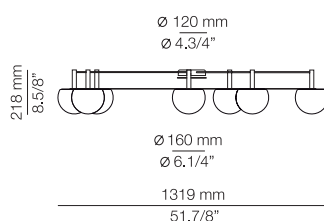

FEATURES / CARACTERÍSTICAS

* LED 7x6,2W (2700K / Ang. 120° / >90 CRI
350mA) 230V / Typ 7x725 lumens
Remote driver included / Dimmable Triac
Glass shade

FINISHES / ACABADOS

Canopy: 26 BLK
Ring: 26 BLK
61 S GLD

EURO €

2063
2486

Product includes:

- 1 round recessed canopy 113820263
- 1 unit of t-3811
- 2 remote drivers 671000043 + 1 driver 671000034

Ø 50mm drill on dropped ceiling
Orificio Ø 50mm en falso techo

t-3811AS - WITH SURFACE CANOPY + ACOUSTIC PANEL