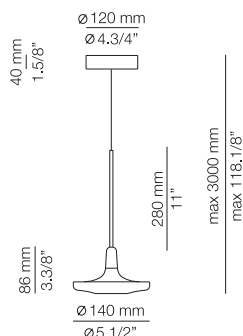

T-3302CS - WITH SURFACE CANOPY

FEATURES / CARACTERÍSTICAS

* LED 9W (3000K / Ang. 45° / >90 CRI
350mA) / 100V - 240V / Typ 1096 lumens
Driver included / Non dimmable

FINISHES / ACABADOS

26 BLK
71 WH
93 GR LM

EURO €

418
418
438

Product includes:

- 1 single canopy 113302XX1
- 1 unit of T-3302C with cable
- 1 driver 671000023 / Non Dimmable