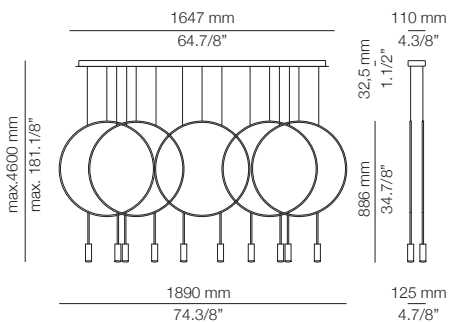

REVOLTA

L165S.5D - WITH SURFACE CANOPY

Composition includes:

- 1 linear canopy 113535XX7
- 5 units of T-3636C
- 5 drivers / Dimmable Triac

FINISHES / ACABADOS

Canopy: 26 BLK - 71 WH
Body: 26 BLK
Head: 26 BLK - 61 S GLD

EURO €

3278

Optional, not included:

- Up to 5 acoustic panels 123636XX0X