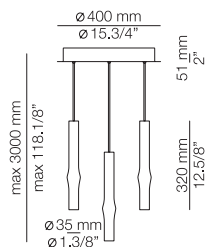

Composition includes:

- 1 round canopy 113415XX6
- 3 units of T-3734C with cable
- 1 driver 671000034 / Dimmable Triac

Up to 2 additional FLOW can be added
Posibilidad de añadir hasta 2 FLOW

FINISHES / ACABADOS

Canopy: 26 BLK - 71 WH
Shade: 61 S GLD
26 BLK
74 WH

EURO €

1319
1274
1274