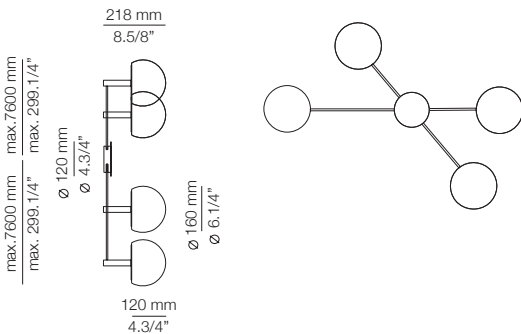

CIRC R12.4S - WITH RECESSED CANOPY

Composition includes:

- 1 round recessed canopy 113820263
- 4 units of A-3830C
- 2 remote drivers 671000043

FINISHES / ACABADOS
Canopy: 26 BLK
Body: 26 BLK

EURO €
1246

Ø50 mm drill on dry wall
Orificio Ø50 mm en pared de pladur