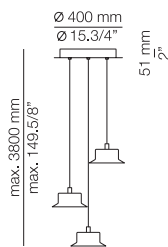

MAINE

R40S.3S - WITH SURFACE CANOPY

Composition includes:

- 1 round canopy 113415XX6
- 3 units of T-3415LC with textile cable

FINISHES / ACABADOS

- Canopy: 26 BLK - 71 WH
- Shade: 45 CP M
- 20 GLD M
- 26 BLK

EURO €

- 1521
- 1521
- 1473