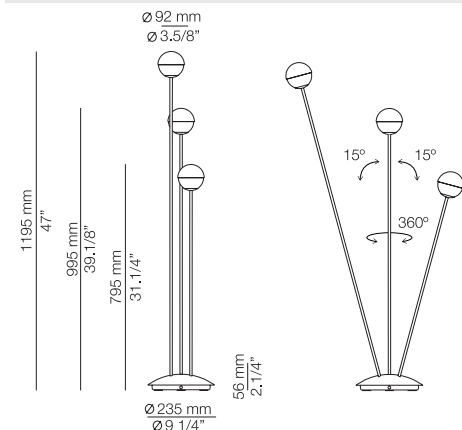

ALFI

p-3748

FEATURES / CARACTERÍSTICAS

* LED 3x3W [2700K / Ang. 120° / >90 CRI / 24V] 230V / Typ 3x300 lumens
On/Off cord switch

FINISHES / ACABADOS

26 BLK
20 GLD M