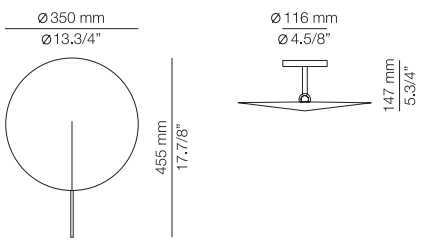

OBS **t-3222L**

FEATURES / CARACTERÍSTICAS
* LED 15W (2700K / Ang. 120° / >90 CRI)
230V / Typ 1245 lumens
Dimmable Triac

FINISHES / ACABADOS
61 S GLD
76 WH

EURO €
N/A
N/A

Projects only - Minimum 25 units
Sólo proyectos - Mínimo 25 unidades