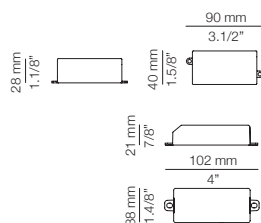

Product includes:

- 1 recessed canopy 113534XX2
- 1 unit of T-3302C with cable
- 1 driver 671000061 / Dimmable Triac

REMOTE DRIVER T-3302R / T-3302CR - 671000023

(Max. 1x10W) / 100V - 240V / Non dimmable

EURO €

32

REMOTE DRIVER T-3302R / T-3302CR - 671000061

(Max. 1x10W) / 230V / Dimmable Triac

EURO €

38

Ø 50mm drill on dropped ceiling / Orificio Ø 50mm en falso techo