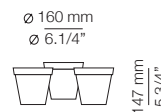

#### FLOWER POT SET

Ø160mm  
124028XX4  
Includes 3 flower pots + tray