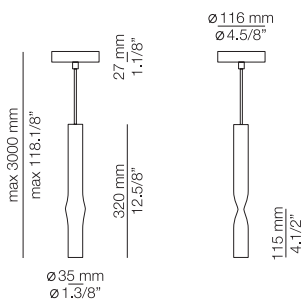

FLOW

T-3734S - WITH SURFACE CANOPY

FEATURES / CARACTERÍSTICAS

* LED 6,2W (2700K / Ang. 70° / >90 CRI
350mA) / 100V - 240V / Typ 725 lumens
Driver included / Non dimmable

FINISHES / ACABADOS

Canopy: 26 BLK - 71WH
Shade: 61 S GLD
26 BLK
74 WH

EURO €
325
310
310

Product includes:

- 1 single canopy 113534XX0
- 1 unit of T-3734C with cable
- 1 driver 671000038 / Non Dimmable