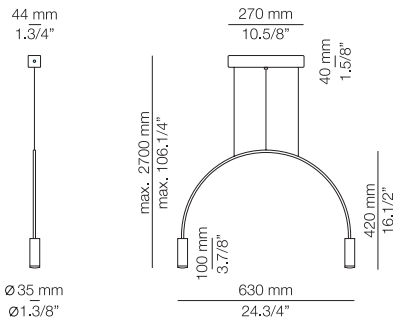

VOLTA

T-3535S - WITH SURFACE CANOPY

FEATURES / CARACTERÍSTICAS

* LED 2x6,2W (Ang. 45° / >90 CRI / 350mA)
230V / Driver included / Dimmable Triac
Optional 15° optic lens (see pag. 56)

T-3535S-W (2700K Typ 2x725 lumens)
T-3535S-M (3000K Typ 2x763 lumens)

Product includes:

- 1 single canopy 113635XX0
- 1 unit of T-3535C

FINISHES / ACABADOS

Canopy: 26 BLK - 71 WH
Body: 26 BLK
Head: 26 BLK - 61 S GLD

EURO €

582

FINISHES / ACABADOS

71 WH

EURO €

582

T-3535R - WITH RECESSED CANOPY

FEATURES / CARACTERÍSTICAS

* LED 2x6,2W (Ang. 45° / >90 CRI / 350mA)
230V / Remote Driver included
Dimmable Triac
Optional 15° optic lens (see pag. 56)

T-3535R-W (2700K Typ 2x725 lumens)
T-3535R-M (3000K Typ 2x763 lumens)

Product includes:

- 1 recessed canopy 113635XX0R
- 1 unit of T-3535C

FINISHES / ACABADOS

Canopy: 26 BLK - 71 WH
Body: 26 BLK
Head: 26 BLK - 61 S GLD

EURO €

582

FINISHES / ACABADOS

71 WH

EURO €

582

Ø 50mm drill on dropped ceiling
Orificio Ø 50mm en falso techo

671000056 DALI DRIVER T-3535 / T-3536

UPON REQUEST / BAJO PEDIDO DRIVER DALI VOLTA T-3535 / T-3536

(Min. 1x6,1W - Max. 3x6,1W) / 230V / DALI Dimmable

EURO €

79

Ø 40mm drill on dropped ceiling
Orificio Ø 40mm en falso techo