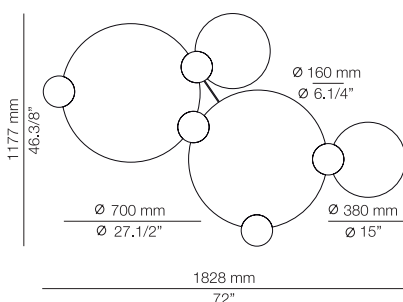

Canopy: 26 BLK  
Body: 26 BLK

**EURO €**

1676

$\varnothing$  50mm drill on dropped ceiling  
Orificio  $\varnothing$  50mm en falso techo

**CIRC**

**t-3825**

**FEATURES / CARACTERÍSTICAS**

\* LED 5x6,2W (2700K / Ang. 120° / >90 CRI 350mA) 230V / Typ 5x725 lumens  
Driver included / Dimmable Triac  
Glass shade and acoustic panel