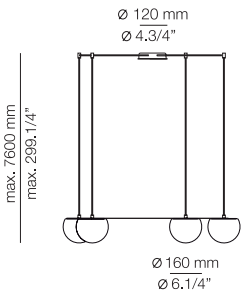

FEATURES / CARACTERÍSTICAS

* LED 4x6,2W [2700K / Ang. 120° / >90 CRI 350mA] 230V / Typ 4x725 lumens
Remote driver included / Dimmable Triac
Glass shade

FINISHES / ACABADOS

Canopy: 26 BLK
Ring: 26 BLK
61 S GLD

EURO €

1219
1413

Product includes:

- 1 round recessed canopy 113820263
- 1 unit of T-3810 + 2 remote drivers 671000043

$\varnothing$ 50mm drill on dropped ceiling
Orificio $\varnothing$ 50mm en falso techo

T-3815AS - WITH SURFACE CANOPY + ACOUSTIC PANEL