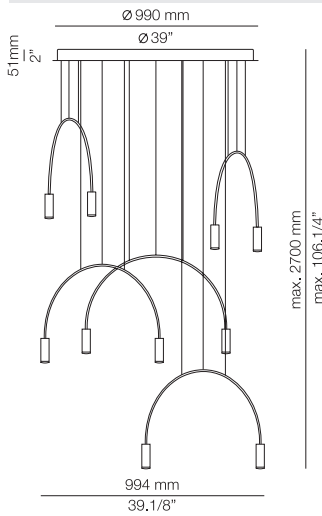

VOLTA

R100S.5D - WITH SURFACE CANOPY

1. **Composition includes:**
2. 1 round canopy 113535XX5
   - 5 units of T-3535C
   - 5 drivers / Dimmable Triac

FINISHES / ACABADOS
Canopy: 26 BLK - 71 WH
Body: 26 BLK
Head: 26 BLK - 61 S GLD

EURO €
3339

FINISHES / ACABADOS
71 WH

EURO €
3339

VOLTA

M-3537