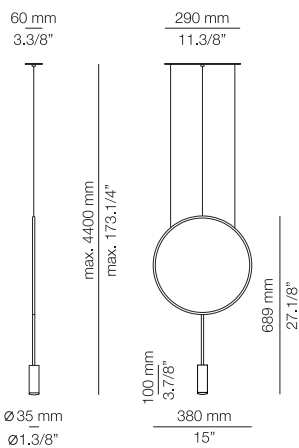

REVOLTA

T-3635S - WITH SURFACE CANOPY

FEATURES / CARACTERÍSTICAS

*LED 6,2W (Ang. 45° / >90 CRI 350mA) / 230V
Driver included / Dimmable Triac
Optional 15° optic lens (see pag. 56)

FINISHES / ACABADOS

Canopy: 26 BLK - 71 WH
Body: 26 BLK
Head: 26 BLK - 61 S GLD

EURO €

516

T-3635S-W (2700K Typ 725 lumens)
T-3635S-M (3000K Typ 763 lumens)

Product includes:

- 1 single canopy 113635XX0
- 1 unit of T-3635C

123635XX0 Acoustic panel

$\alpha_w = 0,4$ (Sound absorption indicators)
Ø 380 mm
95% Virgin wool, 5% polyamide

FINISHES / ACABADOS

Acoustic Fabric Panel:
82 BL - 83 EGP - 84 SLM

EURO €

297

Other finishes available, consult our offices

123635XX0A Acoustic panel

$\alpha_w = 0,25$ (Sound absorption indicators)
Ø 380 mm
60% recycled bottles (PET)

FINISHES / ACABADOS

Acoustic Foam Panel:
26 BLK

EURO €

115

Other finishes available, consult our offices

671000056 Dali Driver T-3635

UPON REQUEST / BAJO PEDIDO
DRIVER DALI REVOLTA T-3635
(Min. 1x6,1W - Max. 3x6,1W) / 230V
DALI Dimmable

EURO €

79

Ø 40mm drill on dropped ceiling
Orificio Ø 40mm en falso techo

T-3635R - WITH RECESSED CANOPY

FEATURES / CARACTERÍSTICAS

*LED 6,2W (Ang. 45° / >90 CRI 350mA) / 230V
Remote driver included / Dimmable Triac
Optional 15° optic lens (see pag. 56)

FINISHES / ACABADOS

Canopy: 26 BLK - 71 WH
Body: 26 BLK
Head: 26 BLK - 61 S GLD

EURO €

516

T-3635R-W (2700K Typ 725 lumens)
T-3635R-M (3000K Typ 763 lumens)

Product includes:

- 1 recessed canopy 113635XX0R
- 1 unit of T-3635C

123635XX0 Acoustic panel

$\alpha_w = 0,4$ (Sound absorption indicators)
Ø 380 mm
95% Virgin wool, 5% polyamide

FINISHES / ACABADOS

Acoustic Fabric Panel:
82 BL - 83 EGP - 84 SLM

EURO €

297

Other finishes available, consult our offices

123635XX0A Acoustic panel

$\alpha_w = 0,25$ (Sound absorption indicators)
Ø 380 mm
60% recycled bottles (PET)