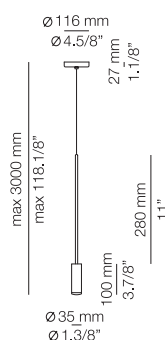

VOLTA

T-3534S - WITH SURFACE CANOPY

FEATURES / CARACTERÍSTICAS

* LED 6,2W (Ang. 45° / >90 CRI / 350mA)
100V - 240V / Driver included / Non dimmable
Optional 15° optic lens (see pag. 56)

FINISHES / ACABADOS

Canopy: 26 BLK - 71 WH
Body: 26 BLK
Head: 26 BLK - 61 S GLD

EURO €

303

T-3534S-W [2700K Typ 725 lumens]
T-3534S-M [3000K Typ 763 lumens]

FINISHES / ACABADOS

71 WH

EURO €

303

Product includes:

- 1 single canopy 113534XX0
- 1 unit of T-3534C with cable
- 1 driver 671000038 / Non Dimmable