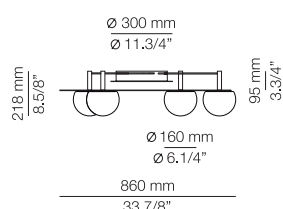

FEATURES / CARACTERÍSTICAS

* LED 4x6,2W (2700K / Ang. 120° / >90 CRI
350mA) 230V / Typ 4x725 lumens
Driver included / Dimmable Triac
Glass shade / Acoustic panel

FINISHES / ACABADOS

Canopy: 26 BLK
Acoustic panel: 26 BLK

EURO €

1506

Product includes:

- 1 round canopy 113815263
- 1 unit of t-3810A + 2 drivers 671000043
- 1 acoustic panel 113815264