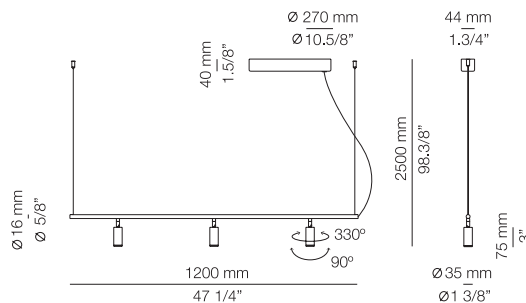

VOLTA

T-3532S - WITH SURFACE CANOPY

FEATURES / CARACTERÍSTICAS

* LED 3x6,2W (Ang. 15° / >90 CRI / 350mA)
230V / Driver included / Dimmable Triac

FINISHES / ACABADOS

Canopy: 26 BLK
Body: 26 BLK
Head: 26 BLK
61 S GLD

EURO €

535

T-3532S-W (2700K Typ 3x725 lumens)
T-3532S-M (3000K Typ 3x763 lumens)

Product includes:

- 1 single canopy 113924XX0
- 1 unit of T-3532
- 1 driver 671000034 / Dimmable Triac

547