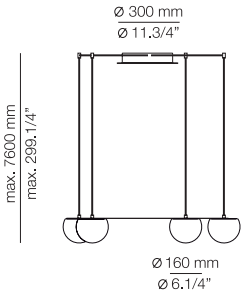

CIRC

T-3815S - WITH SURFACE CANOPY

FEATURES / CARACTERÍSTICAS

* LED 4x6,2W [2700K / Ang. 120° / >90 CRI 350mA] 230V / Typ 4x725 lumens
Driver included / Dimmable Triac
Glass shade

FINISHES / ACABADOS

Canopy: 26 BLK
Ring: 26 BLK
61 S GLD

EURO €

1329
1523

Product includes:

- 1 round canopy 113815263
- 1 unit of T-3815 + 2 drivers 671000043

T-3815R - WITH RECESSED CANOPY