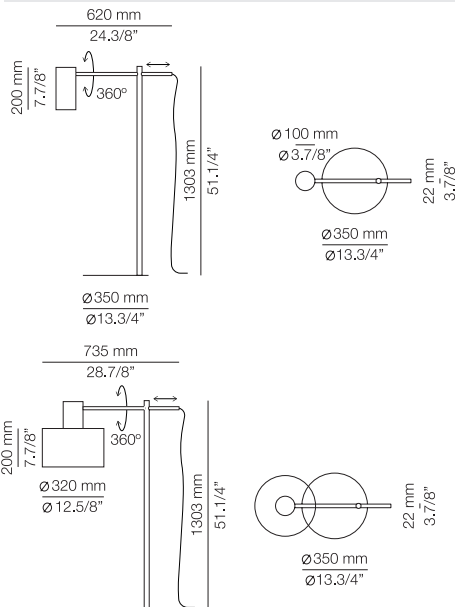

CYLS

p-3908

FEATURES / CARACTERÍSTICAS

LED up to 20W / E27 / 230V
On/Off cord switch

FINISHES / ACABADOS

26 BLK
55 BG

EURO €

529
529

Product includes:

- 1 unit of p-3908
- 1 metal base 113908XX2

p-3908P

FEATURES / CARACTERÍSTICAS

LED up to 20W E27 / 230V
On/Off cord switch
Translucent polyester shade

FINISHES / ACABADOS

Shade: 27 WH
Body: 26 BLK
55 BG

EURO €

647
647

Product includes:

- 1 unit of p-3908
- 1 metal base 113908XX2
- 1 white pearl shade 123905270

100019420

LED 19W / 2700K / E27 / 230V / Typ 2452 lumens / Non Dimmable

EURO €

24