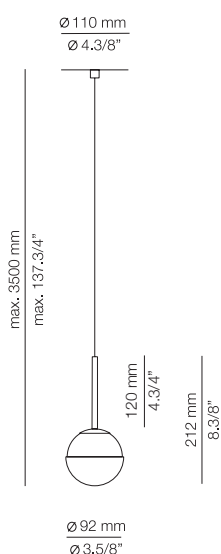

T-3744AR

FEATURES / CARACTERÍSTICAS

* LED 3W (2700K / Ang. 120° / >90 CRI / 350mA)
100V - 240V / Typ 350 lumens
Driver included / Non dimmable

FINISHES / ACABADOS

26 BLK
20 GLD M

EURO €

378
394

Product includes:

- 1 single canopy 113534XX0
- 1 unit of T-3744 with textile cable
- 1 driver 671000038 / Non Dimmable
- 1 glass shade with cap 113741XX0

T-3744AR - WITH RECESSED CANOPY

FEATURES / CARACTERÍSTICAS

* LED 3W (2700K / Ang. 120° / >90 CRI / 350mA)
230V / Typ 350 lumens
Remote driver included / Dimmable Triac

FINISHES / ACABADOS

26 BLK
20 GLD M

EURO €

377
394

Product includes:

- 1 recessed canopy 113534XX2
- 1 unit of T-3744 with textile cable
- 1 remote driver 671000062 / Dimmable Triac
- 1 glass shade with cap 113741XX0

Ø60 mm drill on dropped ceiling
Orificio Ø60 mm en falso techo