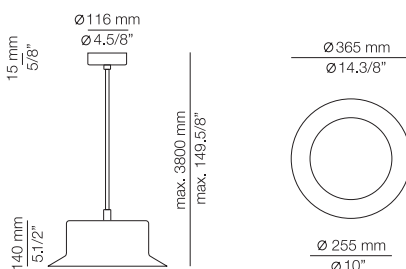

MAINE

T-3416LS - WITH SURFACE CANOPY

FEATURES / CARACTERÍSTICAS

* LED 15W (2700K / Ang. 75° / >90 CRI)
230V / Typ 1245 lumens
Dimmable Triac

FINISHES / ACABADOS

Canopy: 26 BLK - 71 WH
Shade: 45 CP M
20 GLD M
26 BLK

EURO €

506
506
490

Product includes:

- 1 single canopy 113416XX0
- 1 unit of T-3416LC with textile cable
- 1 ceiling holder

Available until end of stock
Disponibile hasta agotar existencias