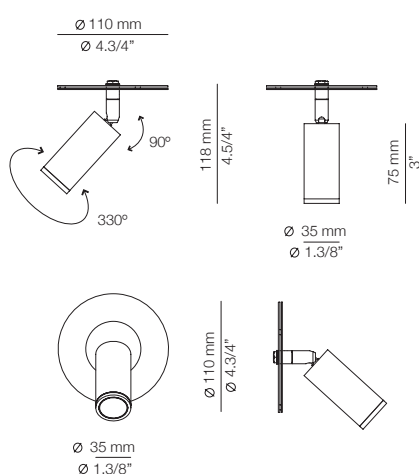

VOLTA

A-3533R / t-3533R - WITH RECESSED CANOPY

FEATURES / CARACTERÍSTICAS

* LED 6,2W (Ang. 15° / >90 CRI / 350mA)
230V
Remote driver included / Dimmable Triac
Additional 45° optic lens included

FINISHES / ACABADOS

Canopy: 26 BLK
Head: 26 BLK
61 S GLD

EURO €

172
186

t-3533R-W [2700K Typ 725 lumens]
t-3533R-M [3000K Typ 763 lumens]

FINISHES / ACABADOS

71 WH

EURO €

172

Product includes:

- 1 unit of A-3533 or t-3533
- 1 remote driver 671000061 / Dimmable Triac

Ø 55mm drill on dropped ceiling
Orificio Ø 55mm en falso techo