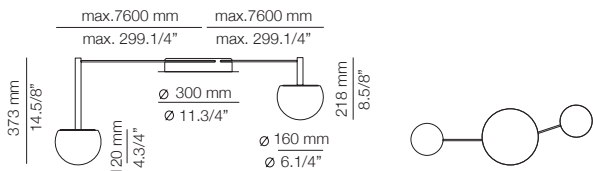

CIRC

R30.1S1M - WITH SURFACE CANOPY

Composition includes:

- 1 round canopy 113815263
- 1 unit of t-3820C
- 1 unit of t-3821C
- 1 driver 671000043

FINISHES / ACABADOS

Canopy: 26 BLK
Body: 26 BLK

EURO €

746