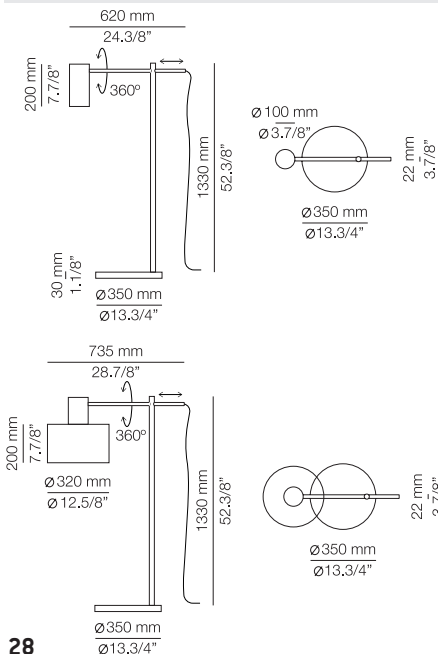

CYLS

p-3908M

FEATURES / CARACTERÍSTICAS

LED up to 20W / E27 / 230V
On/Off cord switch / Marble base

FINISHES / ACABADOS

26 BLK
55 BG

EURO €

723
723

Product includes:

- 1 unit of p-3908
- 1 marble base 113908503

p-3908MP

FEATURES / CARACTERÍSTICAS

LED up to 20W / E27 / 230V
On/Off cord switch / Marble base
Translucent polyester shade

FINISHES / ACABADOS

Shade: 27 WH
Body: 26 BLK
55 BG

EURO €

841
841

Product includes:

- 1 unit of p-3908
- 1 marble base 113908503
- 1 white pearl shade 123905270

100019420

LED 19W / 2700K / E27 / 230V / Typ 2452 lumens / Non Dimmable

EURO €

24