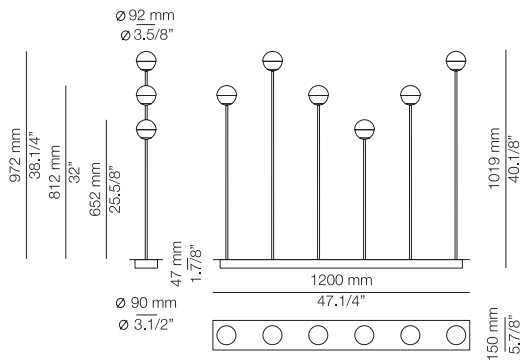

F120.6A

FEATURES / CARACTERÍSTICAS

* LED 6x3W (2700K / Ang. 120° / >90 CRI / 24V)
100V - 277V / Typ 6x300 lumens
Dimmable 0-10V / Hard wired (no plug)

FINISHES / ACABADOS

26 BLK
20 GLD M

EURO €

2276
2385

Product includes:

- 1 linear canopy 113743XX8
- 1 stem 652mm 113743XX1
- 3 stems 812mm 113743XX2
- 2 stems 972mm 113743XX3
- 6 glass shades with cap 113741XX0
- 1 driver 671000049 / Dimmable 0-10V

123749260 KIT F120

Cord & plug with on/off switch. 230V. 2500mm cable length.
Cable y enchufe con interruptor. 230V. 2500mm de longitud.

EURO €

53