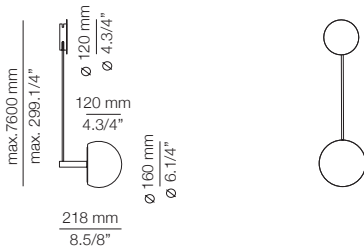

CIRC A-3830R - WITH RECESSED CANOPY

FEATURES / CARACTERÍSTICAS
* LED 6,2W (2700K / Ang. 120° / >90 CRI
350mA) 230V / Typ 725 lumens
Remote driver included / Dimmable Triac
Glass shade

FINISHES / ACABADOS
Canopy: 26 BLK
Body: 26 BLK

EURO €
392

Product includes:

- 1 round recessed canopy 113820263
- 1 unit of A-3830C
- 1 remote driver 671000061

Ø50 mm drill on dry wall
Orificio Ø50 mm en pared de pladur