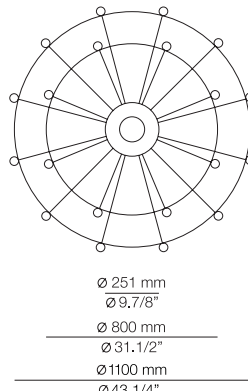

LAVERD

R11S.1S1M