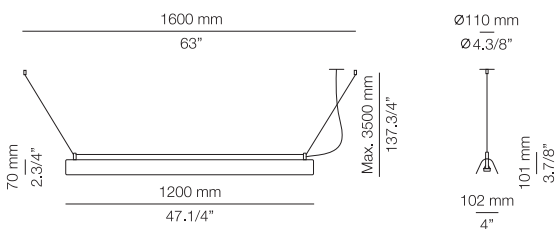

T-3925R - WITH RECESSED CANOPY

FEATURES / CARACTERÍSTICAS

* LED 21,5W (3000K / Ang. 90° / >90 CRI 700mA) / 230V / Typ 3460 lumens
Driver included / Non Dimmable

FINISHES / ACABADOS

Shade: 74 WH
Textured vinyl shade:
50 MM
51 CT
52 WD

EURO €

533
588
588
588

Product includes:

- 1 single canopy 113534712
- 1 unit of T-3925
- 1 driver 671000065 / Non Dimmable

Ø 55mm drill on dropped ceiling
Orificio Ø 55mm en falso techo