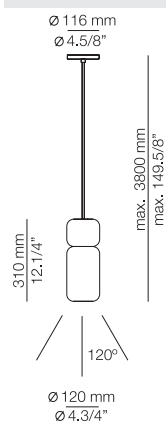

PILA

T-3555S - WITH SURFACE CANOPY

FEATURES / CARACTERÍSTICAS

* LED 10W (2700K / Ang. 120°
>90 CRI) 230V / Typ 870 lumens
Dimmable Triac

FINISHES / ACABADOS

Canopy: 26 BLK - 71 WH
Body: 56 BLK - 74 WH
Head: CORK

EURO €

381

Product includes:

- 1 single canopy 113416XX0
- 1 unit of T-3555C with textile cable
- 1 ceiling holder