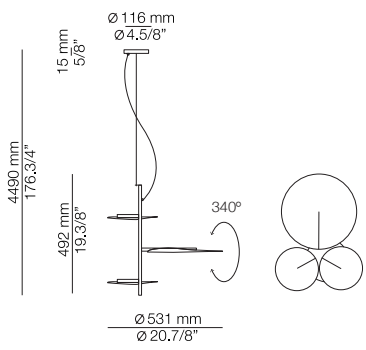

OBS **T-3226**

FEATURES / CARACTERÍSTICAS
* LED 3x10W (2700K / Ang. 120° / >90 CRI)
230V / Typ 3x870 lumens
Dimmable Triac

FINISHES / ACABADOS
61 S GLD
76 WH

EURO €
1138
935