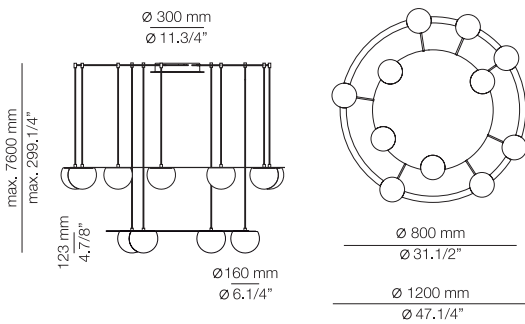

**FINISHES / ACABADOS**

- Canopy: 26 BLK
- Ring: 26 BLK
- 61 S GLD

**EURO €**

- 3068
- 3624

   
 Ø 50mm drill on dropped ceiling  
 Orificio Ø 50mm en falso techo

**R30.1SPA1MP - WITH SURFACE CANOPY + ACOUSTIC PANEL**