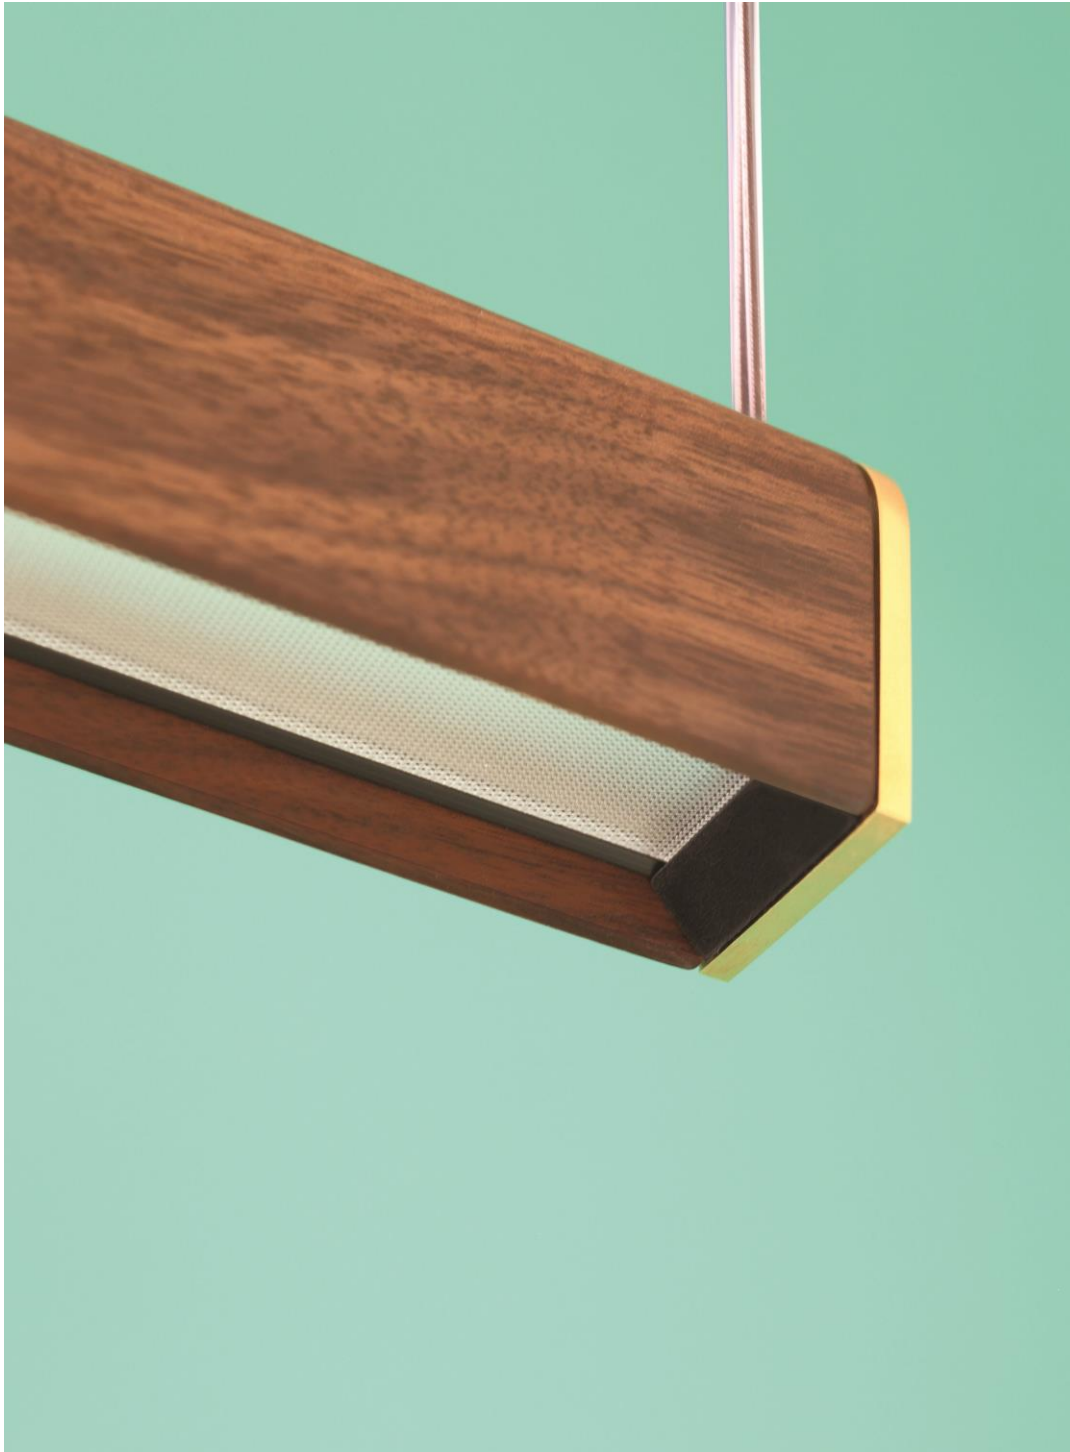

Rocker Type	Frame & Rockers	Requirement	Powered	NFC Pairing	Frame Color	RRP (incl. Vat)
Double	White / white	Casambi BLE	Kinetic	Y	Indoor only	150 €
Double	Black/ black	Casambi BLE	Kinetic	Y	Indoor only	150 €
Double	24 K Gold/ white	Casambi BLE	Kinetic	Y	Indoor only	250 €
Double	24 K Gold/ black	Casambi BLE	Kinetic	Y	Indoor only	250 €

Compatible with: All lights equipped with a Casambi BLE driver.

2Lines Canopy

Diameter	Cup	Cup Cover	RRP (incl. Vat)
180 mm	White	Oak, walnut white	265 €
180 mm	Black	Oak, walnut black	265 €

Diameter	Cup	Cup Cover	RRP (incl. Vat)
280 mm	White	Oak, walnut white	290 €
280 mm	Black	Oak, walnut black	290 €