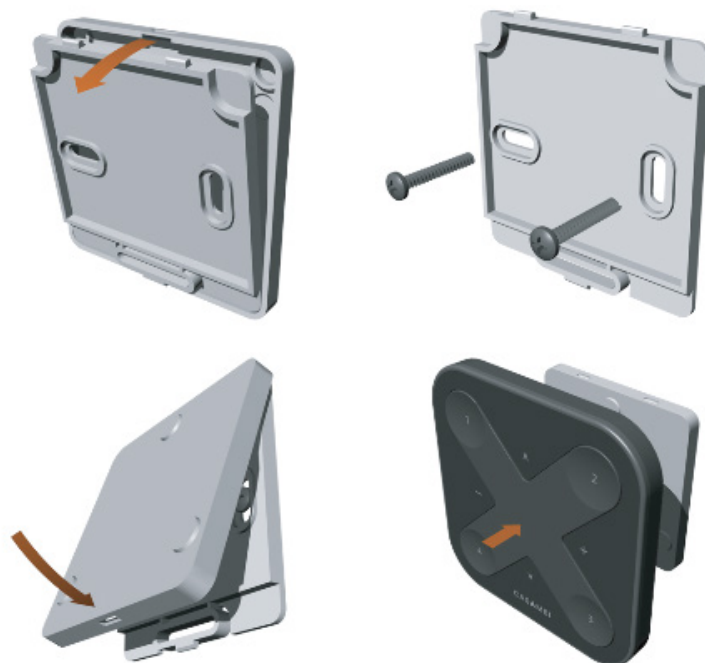

Mounting

Xpress is equipped with magnets for easy attachment to a mounting bracket. The mounting bracket is included.

Technical Facts

Size

90 x 90 x 12 mm

Colours

white and black

Range

up to 60 meters in open air

Battery (included)

CR2430 Lithium coin cell

Battery Lifetime

2-5 years, depending on usage