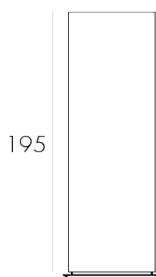

68

H181 H188
LED Blanc