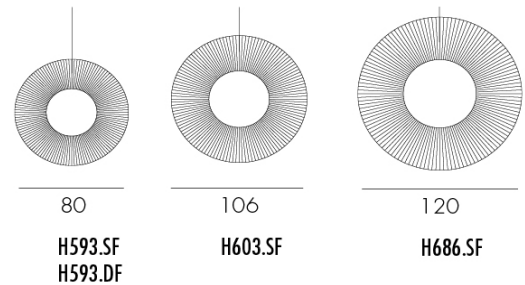

IRIS suspensions verticales / vertical pendants

Suspensions en ruban blanc ou ivoire et éclairage LED (single flux ou double flux). Câble d'alimentation transparent.
Pendants in white or ivory ribbon. Warm white LED lighting (single flux or double flux). Transparent power cable.

H649 Ø 40 cm

Single Flux LEDs - 24W - 2 700 °K - 2 500 Lm*

H649.SF Single Flux **963,13 €**

H604 Ø 50 cm

Single Flux LEDs - 28W - 2 700 °K - 2 800 Lm* - Compatible variation 0-10V

H604.SF Single Flux **1 091,16 €**

H594 Ø 60 cm

Single Flux LEDs - 32W - 2 700 °K - 3 750 Lm* - Compatible variation 0-10V

H594.SF Single Flux **1 159,05 €**

H681 Ø 70 cm

Single Flux LEDs - 36W - 2 700 °K - 4 500 Lm* - Compatible variation 0-10V

Double Flux LEDs - 60W - 2 700 °K - 6 240 Lm* - Compatible variation 0-10V

H681.SF Single Flux **1 328,79 €**

H681.DF Double Flux **1 425,78 €**

H593 Ø 80 cm

Single LEDs - 42W - 2 700 °K - 5 000 Lm* - Compatible variation 0-10V

Double Flux LEDs - 66W - 2 700 °K - 6 900 Lm* - Compatible variation 0-10V

H593.SF Single Flux **1 537,31 €**

H593.DF Double Flux **1 634,31 €**

H603 Ø 106 cm

Single Flux LEDs - 122W - 2 700 °K - 14 000 Lm*

H603.SF Single Flux **2 613,92 €**

H686 Ø 120 cm

Single Flux LEDs - 140W - 2 700 °K - 16 500 Lm*

H686.SF Single Flux **2 856,41 €**

Options : Variation / Dimming & Câbles

Variation Dali ou Triac**

H604 - H594 - H593 - H681 **36,41 €**

Variation Dali H603 - H686 **72,79 €**

Variation sans fil Bluetooth

H649 - H604 - H594 - H593 - H681 - H603 - H686 **145,08 €**

Câbles 5M **17,13 €**

Câbles 8M **46,40 €**

Exemples de compositions - possible compositions

Composition 1

Composition 2

- 3 x H594.SF Suspension verticale Ø 60 cm
- 2 x H593.DF Suspension verticale Ø 80 cm
- 1x H613 Cache-piton invisible
- 2 Alimentations 200W DALI / 1-10V / push dim

HT
6 262,24 €

- 3 x H608.SF Suspension horizontales Ø 50 cm
- 1x H613 Cache-piton invisible
- 1 Alimentation 150W DALI / 1-10V / Push Dim

HT
2 858,03

Not UL-compatible