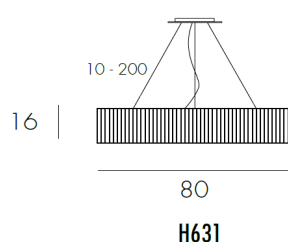

CHARLESTON suspensions circulaires / round pendants

Suspensions en franges blanc ou blanc/or et éclairage LED direct. Alimentation ON/OFF 0-10V.

Câble d'alimentation transparent

Hanging lamps with white or white/gold fringes and LED direct lighting. ON/OFF Power supply, 0-10V compatible. Transparent power cable.

H654 Charleston Ø 65 cm

LED 55 W - 2700°K - 3800 Lm* - Compatible variation 0-10V

H654	Blanc-Blanc / white	1 460,69 €
H654	Blanc-Or / white-gold	1 582,90 €

H653 Charleston Ø 80 cm

LED 70 W - 2700°K - 5000 Lm* - Compatible variation 0-10V

H653	Blanc-Blanc / white	1 650,79 €
H653	Blanc-Or / white-gold	1 842,84 €

Options : Variation / Dimming & Câbles

Variation Triac** H654	36,41 €
Variation Dali H653 - H654	36,41 €
Variation sans fil Bluetooth H653 - H654	145,08 €
Câbles 5M H653 - H654	25,70 €
Câbles 8M H653 - H654	69,61 €

RONDE suspensions / pendants

Suspensions en ruban blanc ou ivoire et éclairage LED. Alimentation ON/OFF 0-10V. Câble d'alimentation transparent

Pendants in white or ivory ribbon, LED lighting. ON/OFF power supply. Transparent power cable.

H660 RONDE Ø 50 cm

Double Flux LEDs - 50W - 2 700 °K - 3 400 Lm* - Compatible variation 0-10V

H660	961,40 €

H630 RONDE Ø 65 cm

Double Flux LEDs - 54W - 2 700 °K - 4 625 Lm* - Compatible variation 0-10V

H630	1 047,95 €

H631 RONDE Ø 80 cm

Double Flux LEDs - 73W - 2 700 °K - 6 250 Lm* - Compatible variation 0-10V

H631	1 300,62 €

H690 RONDE Ø 100 cm

Double Flux LEDs - 90W - 2 700 °K - 7 650 Lm* - Compatible variation 0-10V

H690	1 528,49 €

Options : Variation / Dimming & Câbles

Variation Triac** H630 - H631 - H660	36,41 €
Variation Dali H630 - H631 - H660 - H690	36,41 €
Variation sans fil Bluetooth H630 - H631 - H660 - H690	145,08 €
Câbles 5M	25,70 €
Câbles 8M	69,61 €

H631