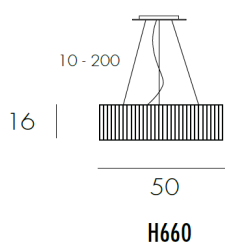

CHARLESTON suspensions circulaires / round pendants

Suspensions en franges blanc ou blanc/or et éclairage LED direct. Alimentation ON/OFF 0-10V.

Câble d'alimentation transparent

Hanging lamps with white or white/gold fringes and LED direct lighting. ON/OFF Power supply, 0-10V compatible. Transparent power cable.

H654 Charleston Ø 65 cm

LED 55 W - 2700°K - 3800 Lm* - Compatible variation 0-10V

H654	Blanc-Blanc / white	1 460,69 €
H654	Blanc-Or / white-gold	1 582,90 €

H653 Charleston Ø 80 cm

LED 70 W - 2700°K - 5000 Lm* - Compatible variation 0-10V

H653	Blanc-Blanc / white	1 650,79 €
H653	Blanc-Or / white-gold	1 842,84 €

Options : Variation / Dimming & Câbles

Variation Triac** H654	36,41 €
Variation Dali H653 - H654	36,41 €
Variation sans fil Bluetooth H653 - H654	145,08 €
Câbles 5M H653 - H654	25,70 €
Câbles 8M H653 - H654	69,61 €

RONDE suspensions / pendants

Suspensions en ruban blanc ou ivoire et éclairage LED. Alimentation ON/OFF 0-10V. Câble d'alimentation transparent

Pendants in white or ivory ribbon, LED lighting. ON/OFF power supply. Transparent power cable.

H660 RONDE Ø 50 cm

Double Flux LEDs - 50W - 2 700 °K - 3 400 Lm* - Compatible variation 0-10V

H660	961,40 €

H630 RONDE Ø 65 cm

Double Flux LEDs - 54W - 2 700 °K - 4 625 Lm* - Compatible variation 0-10V

H630	1 047,95 €

H631 RONDE Ø 80 cm

Double Flux LEDs - 73W - 2 700 °K - 6 250 Lm* - Compatible variation 0-10V

H631	1 300,62 €

H690 RONDE Ø 100 cm

Double Flux LEDs - 90W - 2 700 °K - 7 650 Lm* - Compatible variation 0-10V

H690	1 528,49 €

Options : Variation / Dimming & Câbles

Variation Triac** H630 - H631 - H660	36,41 €
Variation Dali H630 - H631 - H660 - H690	36,41 €
Variation sans fil Bluetooth H630 - H631 - H660 - H690	145,08 €
Câbles 5M	25,70 €
Câbles 8M	69,61 €

H660