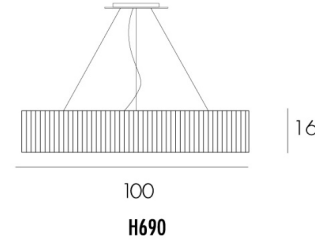

CHARLESTON suspensions circulaires / round pendants

Suspensions en franges blanc ou blanc/or et éclairage LED direct. Alimentation ON/OFF 0-10V.

Câble d'alimentation transparent

Hanging lamps with white or white/gold fringes and LED direct lighting. ON/OFF Power supply, 0-10V compatible. Transparent power cable.

H654 Charleston Ø 65 cm

LED 55 W - 2700°K - 3800 Lm* - Compatible variation 0-10V

H654	Blanc-Blanc / white	1 460,69 €
H654	Blanc-Or / white-gold	1 582,90 €

H653 Charleston Ø 80 cm

LED 70 W - 2700°K - 5000 Lm* - Compatible variation 0-10V

H653	Blanc-Blanc / white	1 650,79 €
H653	Blanc-Or / white-gold	1 842,84 €

Options : Variation / Dimming & Câbles

Variation Triac** H654	36,41 €
Variation Dali H653 - H654	36,41 €
Variation sans fil Bluetooth H653 - H654	145,08 €
Câbles 5M H653 - H654	25,70 €
Câbles 8M H653 - H654	69,61 €

RONDE suspensions / pendants

Suspensions en ruban blanc ou ivoire et éclairage LED. Alimentation ON/OFF 0-10V. Câble d'alimentation transparent

Pendants in white or ivory ribbon, LED lighting. ON/OFF power supply. Transparent power cable.

H660 RONDE Ø 50 cm

Double Flux LEDs - 50W - 2 700 °K - 3 400 Lm* - Compatible variation 0-10V

H660	961,40 €

H630 RONDE Ø 65 cm

Double Flux LEDs - 54W - 2 700 °K - 4 625 Lm* - Compatible variation 0-10V

H630	1 047,95 €

H631 RONDE Ø 80 cm

Double Flux LEDs - 73W - 2 700 °K - 6 250 Lm* - Compatible variation 0-10V

H631	1 300,62 €

H690 RONDE Ø 100 cm

Double Flux LEDs - 90W - 2 700 °K - 7 650 Lm* - Compatible variation 0-10V

H690	1 528,49 €

Options : Variation / Dimming & Câbles

Variation Triac** H630 - H631 - H660	36,41 €
Variation Dali H630 - H631 - H660 - H690	36,41 €
Variation sans fil Bluetooth H630 - H631 - H660 - H690	145,08 €
Câbles 5M	25,70 €
Câbles 8M	69,61 €

H690