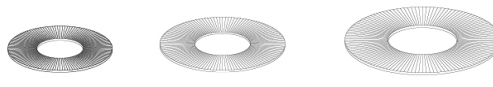

80 H596.SF H596.DF 106 H606.SF 120 H687.SF