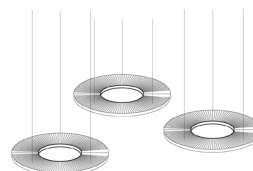

HT
2 858,03

Not UL-compatible