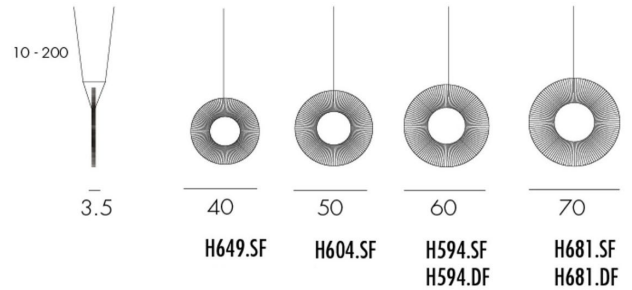

IRIS suspensions verticales / vertical pendants

Suspensions en ruban blanc ou ivoire et éclairage LED (single flux ou double flux). Câble d'alimentation transparent.
Pendants in white or ivory ribbon. Warm white LED lighting (single flux or double flux). Transparent power cable.

H649 Ø 40 cm

Single Flux LEDs - 24W - 2 700 °K - 2 500 Lm*

H649.SF Single Flux **963,13 €**

H604 Ø 50 cm

Single Flux LEDs - 28W - 2 700 °K - 2 800 Lm* - Compatible variation 0-10V

H604.SF Single Flux **1 091,16 €**

H594 Ø 60 cm

Single Flux LEDs - 32W - 2 700 °K - 3 750 Lm* - Compatible variation 0-10V

H594.SF Single Flux **1 159,05 €**

H681 Ø 70 cm

Single Flux LEDs - 36W - 2 700 °K - 4 500 Lm* - Compatible variation 0-10V

Double Flux LEDs - 60W - 2 700 °K - 6 240 Lm* - Compatible variation 0-10V

H681.SF Single Flux **1 328,79 €**

H681.DF Double Flux **1 425,78 €**

H593 Ø 80 cm

Single LEDs - 42W - 2 700 °K - 5 000 Lm* - Compatible variation 0-10V

Double Flux LEDs - 66W - 2 700 °K - 6 900 Lm* - Compatible variation 0-10V

H593.SF Single Flux **1 537,31 €**

H593.DF Double Flux **1 634,31 €**

H603 Ø 106 cm

Single Flux LEDs - 122W - 2 700 °K - 14 000 Lm*

H603.SF Single Flux **2 613,92 €**

H686 Ø 120 cm

Single Flux LEDs - 140W - 2 700 °K - 16 500 Lm*

H686.SF Single Flux **2 856,41 €**

Options : Variation / Dimming & Câbles

Variation Dali ou Triac**

H604 - H594 - H593 - H681 **36,41 €**

Variation Dali H603 - H686 **72,79 €**

Variation sans fil Bluetooth

H649 - H604 - H594 - H593 - H681 - H603 - H686 **145,08 €**

Câbles 5M **17,13 €**

Câbles 8M **46,40 €**

Exemples de compositions - possible compositions

Composition 1

Composition 2

- 3 x H594.SF Suspension verticale Ø 60 cm
- 2 x H593.DF Suspension verticale Ø 80 cm
- 1x H613 Cache-piton invisible
- 2 Alimentations 200W DALI / 1-10V / push dim

HT
6 262,24 €

- 3 x H608.SF Suspension horizontales Ø 50 cm
- 1x H613 Cache-piton invisible
- 1 Alimentation 150W DALI / 1-10V / Push Dim

HT
2 858,03

Not UL-compatible