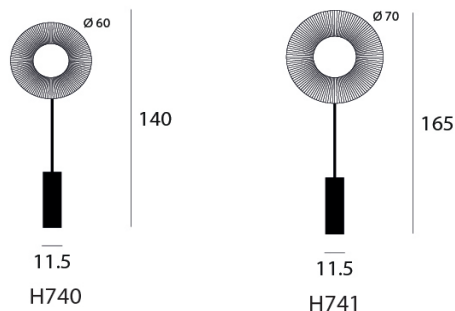

H740.SF Single Flux **1 629,46 €**

H741 Totem Ø 70 cm

Single Flux LEDs - 36W - 2 700 °K - 4 500 Lm*

Double Flux LEDs - 60W - 2 700 °K - 6 240 Lm*

H741.SF Single Flux **1 818,59 €**

H741.DF Double Flux **1 915,58 €**