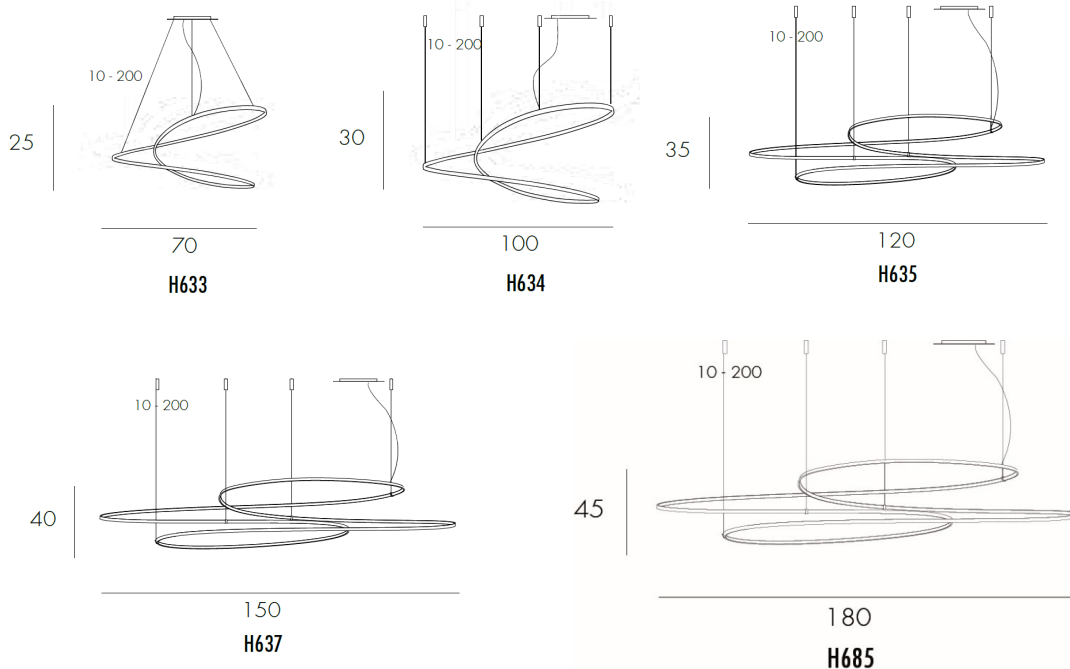

ZIGOUZI suspensions / pendants

Suspension en aluminium anodisé noir ou or et éclairage LED. Alimentation ON/OFF 0-10V. Câble d'alimentation transparent.
Pendant in black or gold anodised aluminium. Warm white LED lighting (ON/OFF 0-10V dimming). Transparent power cable.

H633 SMALL ZIGOUZI 70

LED 44 W - 2700°K - 3000 lm* - Compatible variation 0-10V

H633 Noir / black	1 125,11 €
H633 Or / gold	1 236,64 €

H634 BIG ZIGOUZI 100

LED 62 W - 2700°K - 4300 lm* - Compatible variation 0-10V

H634 Noir / black	1 270,59 €
H634 Or / gold	1 401,53 €

H635 MAXI ZIGOUZI 120

LED 90 W - 2700°K - 6200 lm* - Compatible variation 0-10V

H635 Noir / black	1 440,33 €
H635 Or / gold	1 580,96 €

H637 MAXI ZIGOUZI 150

LED 110 W - 2700°K - 7480 lm* - Compatible variation 0-10V

H637 Noir / black	1 828,29 €
H637 Or / gold	2 012,58 €

H685 MAXI ZIGOUZI ø180

LED 155W - 2700°K - 13180 lm* - Compatible variation 0-10V/DALI/ PushDim

H685 Noir / black	2 070,78 €
H685 Or / gold	2 279,30 €

Options : Variation / Dimming & Câbles

Variation Triac** H634	36,41 €
Variation Dali H633 - H634 - H635 - H637	36,41 €
Variation sans fil Bluetooth H633 - H634 - H635 - H637 - H685	145,08 €
Câbles 5M H633	25,70 €
Câbles 8M H633	69,61 €
Câbles 5M H634 - H635 - H637	34,25 €
Câbles 8M H634 - H635 - H637	92,82 €
Câbles 5M H685	43,62 €
Câbles 8M H685	118,17 €