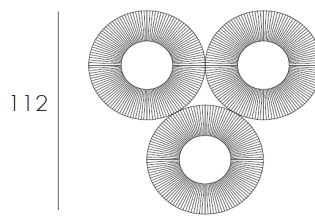

112 H668.SF H668.DF 120