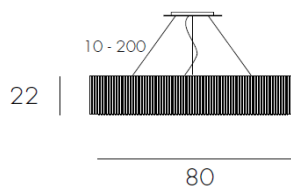

CHARLESTON suspensions circulaires / round pendants

Suspensions en franges blanc ou blanc/or et éclairage LED direct. Alimentation ON/OFF 0-10V.

Câble d'alimentation transparent

Hanging lamps with white or white/gold fringes and LED direct lighting. ON/OFF Power supply, 0-10V compatible. Transparent power cable.

H654 Charleston Ø 65 cm

LED 55 W - 2700°K - 3800 Lm* - Compatible variation 0-10V

H654	Blanc-Blanc / white	1 460,69 €
H654	Blanc-Or / white-gold	1 582,90 €

H653 Charleston Ø 80 cm

LED 70 W - 2700°K - 5000 Lm* - Compatible variation 0-10V

H653	Blanc-Blanc / white	1 650,79 €
H653	Blanc-Or / white-gold	1 842,84 €

Options : Variation / Dimming & Câbles

Variation Triac** H654	36,41 €
Variation Dali H653 - H654	36,41 €
Variation sans fil Bluetooth H653 - H654	145,08 €
Câbles 5M H653 - H654	25,70 €
Câbles 8M H653 - H654	69,61 €

H653 blanc

RONDE suspensions / pendants

Suspensions en ruban blanc ou ivoire et éclairage LED. Alimentation ON/OFF 0-10V. Câble d'alimentation transparent

Pendants in white or ivory ribbon, LED lighting. ON/OFF power supply. Transparent power cable.

H660 RONDE Ø 50 cm

Double Flux LEDs - 50W - 2 700 °K - 3 400 Lm* - Compatible variation 0-10V

H660	961,40 €

H630 RONDE Ø 65 cm

Double Flux LEDs - 54W - 2 700 °K - 4 625 Lm* - Compatible variation 0-10V

H630	1 047,95 €

H631 RONDE Ø 80 cm

Double Flux LEDs - 73W - 2 700 °K - 6 250 Lm* - Compatible variation 0-10V

H631	1 300,62 €

H690 RONDE Ø 100 cm

Double Flux LEDs - 90W - 2 700 °K - 7 650 Lm* - Compatible variation 0-10V

H690	1 528,49 €

Options : Variation / Dimming & Câbles

Variation Triac** H630 - H631 - H660	36,41 €
Variation Dali H630 - H631 - H660 - H690	36,41 €
Variation sans fil Bluetooth H630 - H631 - H660 - H690	145,08 €
Câbles 5M	25,70 €
Câbles 8M	69,61 €