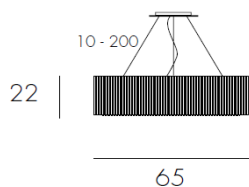

CHARLESTON suspensions circulaires / round pendants

Suspensions en franges blanc ou blanc/or et éclairage LED direct. Alimentation ON/OFF 0-10V.

Câble d'alimentation transparent

Hanging lamps with white or white/gold fringes and LED direct lighting. ON/OFF Power supply, 0-10V compatible. Transparent power cable.

H654 Charleston Ø 65 cm

LED 55 W - 2700°K - 3800 Lm* - Compatible variation 0-10V

H654	Blanc-Blanc / white	1 460,69 €
H654	Blanc-Or / white-gold	1 582,90 €

H653 Charleston Ø 80 cm

LED 70 W - 2700°K - 5000 Lm* - Compatible variation 0-10V

H653	Blanc-Blanc / white	1 650,79 €
H653	Blanc-Or / white-gold	1 842,84 €

Options : Variation / Dimming & Câbles

Variation Triac** H654	36,41 €
Variation Dali H653 - H654	36,41 €
Variation sans fil Bluetooth H653 - H654	145,08 €
Câbles 5M H653 - H654	25,70 €
Câbles 8M H653 - H654	69,61 €

H654 blanc