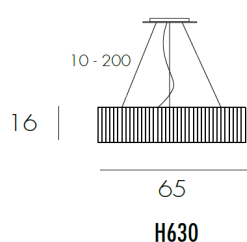

CHARLESTON suspensions circulaires / round pendants

Suspensions en franges blanc ou blanc/or et éclairage LED direct. Alimentation ON/OFF 0-10V.

Câble d'alimentation transparent

Hanging lamps with white or white/gold fringes and LED direct lighting. ON/OFF Power supply, 0-10V compatible. Transparent power cable.

H654 Charleston Ø 65 cm

LED 55 W - 2700°K - 3800 Lm* - Compatible variation 0-10V

H654	Blanc-Blanc / white	1 460,69 €
H654	Blanc-Or / white-gold	1 582,90 €

H653 Charleston Ø 80 cm

LED 70 W - 2700°K - 5000 Lm* - Compatible variation 0-10V

H653	Blanc-Blanc / white	1 650,79 €
H653	Blanc-Or / white-gold	1 842,84 €

Options : Variation / Dimming & Câbles

Variation Triac** H654	36,41 €
Variation Dali H653 - H654	36,41 €
Variation sans fil Bluetooth H653 - H654	145,08 €
Câbles 5M H653 - H654	25,70 €
Câbles 8M H653 - H654	69,61 €

RONDE suspensions / pendants

Suspensions en ruban blanc ou ivoire et éclairage LED. Alimentation ON/OFF 0-10V. Câble d'alimentation transparent

Pendants in white or ivory ribbon, LED lighting. ON/OFF power supply. Transparent power cable.

H660 RONDE Ø 50 cm

Double Flux LEDs - 50W - 2 700 °K - 3 400 Lm* - Compatible variation 0-10V

H660	961,40 €

H630 RONDE Ø 65 cm

Double Flux LEDs - 54W - 2 700 °K - 4 625 Lm* - Compatible variation 0-10V

H630	1 047,95 €

H631 RONDE Ø 80 cm

Double Flux LEDs - 73W - 2 700 °K - 6 250 Lm* - Compatible variation 0-10V

H631	1 300,62 €

H690 RONDE Ø 100 cm

Double Flux LEDs - 90W - 2 700 °K - 7 650 Lm* - Compatible variation 0-10V

H690	1 528,49 €

Options : Variation / Dimming & Câbles

Variation Triac** H630 - H631 - H660	36,41 €
Variation Dali H630 - H631 - H660 - H690	36,41 €
Variation sans fil Bluetooth H630 - H631 - H660 - H690	145,08 €
Câbles 5M	25,70 €
Câbles 8M	69,61 €

H630