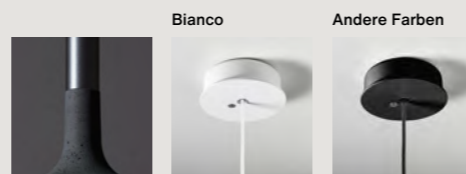

Lucidi e Pevere, 2010

Handgegossenes Beton und Aluminium

Aplomb GU10
Max 1x8W PAR 16

Aplomb G9 **
Max 1x60W

Kabelfarbe
weiss / weiss
andere Farben / schwarz
Ausführung Anthrazit
Anthrazit-Stütze

⊕ CE IP 20

	farben	artikelnr	€ ohne Mehrwertsteuer
Aplomb GU10	bianco	FN195007L-3_10	342,00
	grigio	FN195007L-3_25	
	antracite	FN195007L-3_27	
	marrone	FN195007L-3_52	
	verde	FN195007L-3_43	
	giallo	FN195007L-3_56	
	rosso	FN195007L-3_64	
Aplomb GU10 h. 10 m *	bianco	FN195007L-10_10	393,00
	grigio	FN195007L-10_25	
	antracite	FN195007L-10_27	
	marrone	FN195007L-10_52	
	verde	FN195007L-10_43	
	giallo	FN195007L-10_56	
	rosso	FN195007L-10_64	
Aplomb G9 **	marrone	FN195007R1_52	342,00

Farben:
bianco,
grigio cemento,
antracite, marrone,
verde oliva,
giallo sabbia,
rosso mattone

Gewicht:
Netto kg 1,90

*
Auf Anfrage:
Lieferzeit mit
Verkaufsabteilung
prüfen

**
Verfügbar solange
der Vorrat reicht

Leuchtmittel nicht inbegriffen
→ Details s. 196

Mehrfach-Baldachin
→ Details s. 129

Dezentralisierungssatz
→ Details s. 135

Collection →

p. 076 p. 129 p. 154 p. 188

17

Lucidi e Pevere, 2016

Handgegossenes Beton, Aluminium und Polycarbonat

LED Inbegriffen
11,7W 2700 K
1279 lm CRI>90
Dimmbare Version
mögliche Konfigurationen:
On-Off/Push/DALI

Version MyLight
Dimmbar über Bluetooth mit
Casambi App 📱

Kabelfarbe
weiss / weiss
andere Farben / schwarz

⊕ CE IP 20