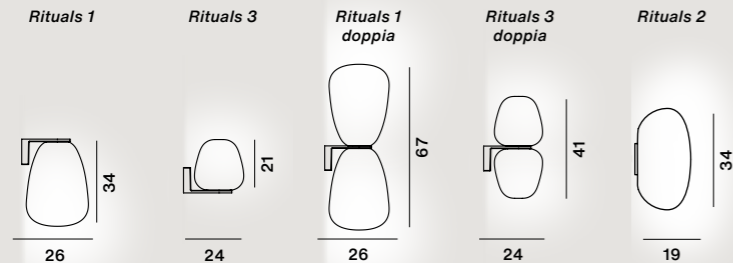

Ludovica + Roberto Palomba, 2015 - 2019

	farben	artikleNr.	€ ohne Mehrwertsteuer
Rituals 1	bianco	FN2440051_10	432,00
Rituals 3	bianco	FN2440053_10	378,00
Rituals 1 doppia	bianco	FN24400512_10	801,00
Rituals 3 doppia	bianco	FN24400532_10	694,00
Rituals 2	bianco	FN2440052R1_10	404,00

Mundgeblasenes, ummanteltes satiniertes, graviertes Glas und lackiertes Metall

Gewicht:
Rituals 1
Netto kg 4,80

Leuchtmittel nicht inbegriffen
→ Details s. 196

Rituals 1-3
Max 1x70W E27

Rituals 1-3 doppia
Max 2x70W E27

Rituals 2
LED retrofit inbegriffen
1x11 W E27 2700 K
1521 lm CRI>80

IP 20

Rituals 3
Netto kg 2,40

Rituals 1 doppia
netto kg 8,80

Rituals 3 doppia
Netto kg 3,90

Rituals 2
Netto kg 2,50

Ludovica + Roberto Palomba, 2015 - 2019

	farben	artikleNr.	€ ohne Mehrwertsteuer
Rituals 1 semi	bianco/bianco	FN244015_10	301,00
	oro/bianco	FN244015G_10	331,00
	grafite/bianco	FN244015N_10	
Rituals 1 semi MyLight	** bianco/bianco	FN244015ML_10	449,00
	** oro/bianco	FN244015MG_10	479,00
	** grafite/bianco	FN244015MN_10	
Rituals 3 semi	bianco/bianco	FN244035_10	277,00
	oro/bianco	FN244035G_10	307,00
	grafite/bianco	FN244035N_10	
Rituals 3 semi MyLight	** bianco/bianco	FN244035ML_10	425,00
	** oro/bianco	FN244035MG_10	454,00
	** grafite/bianco	FN244035MN_10	
Rituals XL semi	bianco/bianco	FN244045_10	403,00
	oro/bianco	FN244045G_10	431,00
	grafite/bianco	FN244045N_10	
Rituals XL semi MyLight	** bianco/bianco	FN244045ML_10	550,00
	** oro/bianco	FN244045MG_10	579,00
	** grafite/bianco	FN244045MN_10	

Mundgeblasenes, ummanteltes satiniertes, graviertes Glas und lackiertes Metall

Rituals semi
Max 1x30W E27

MyLight-Version
Dimmbar über Bluetooth durch das mitgelieferte Casambi-Gerät

IP 20

Glas Farben:
bianco

Gewicht:
Rituals 1 semi
Netto kg 3,20