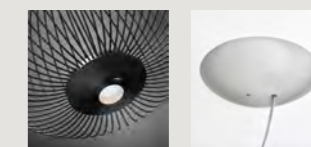

Garcia Cumini, 2015 - 2019