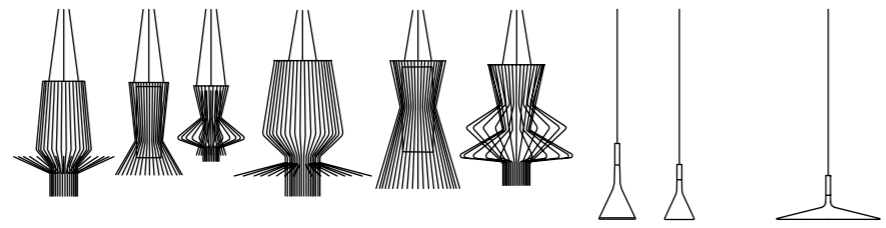

Twice as Twiggy 063   Twiggy 064   Twiggy Wood 067   Twiggy lettura 068   UpTown 069