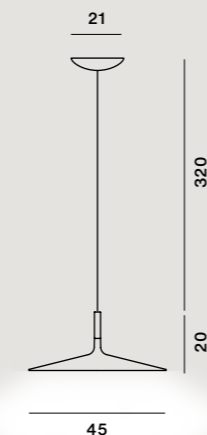

Lucidi e Pevere, 2010

Handgegossenes Beton und Aluminium

Aplomb GU10
Max 1x8W PAR 16

Aplomb G9 **
Max 1x60W

Kabelfarbe
weiss / weiss
andere Farben / schwarz
Ausführung Anthrazit
Anthrazit-Stütze

⊕ CE IP 20

	farben	artikelnr	€ ohne Mehrwertsteuer
Aplomb GU10	bianco	FN195007L-3_10	342,00
	grigio	FN195007L-3_25	
	antracite	FN195007L-3_27	
	marrone	FN195007L-3_52	
	verde	FN195007L-3_43	
	giallo	FN195007L-3_56	
	rosso	FN195007L-3_64	
Aplomb GU10 h. 10 m *	bianco	FN195007L-10_10	393,00
	grigio	FN195007L-10_25	
	antracite	FN195007L-10_27	
	marrone	FN195007L-10_52	
	verde	FN195007L-10_43	
	giallo	FN195007L-10_56	
	rosso	FN195007L-10_64	
Aplomb G9 **	marrone	FN195007R1_52	342,00

Farben:
bianco,
grigio cemento,
antracite, marrone,
verde oliva,
giallo sabbia,
rosso mattone

Gewicht:
Netto kg 1,90

*
Auf Anfrage:
Lieferzeit mit
Verkaufsabteilung
prüfen

**
Verfügbar solange
der Vorrat reicht

Leuchtmittel nicht inbegriffen
→ Details s. 196

Mehrfach-Baldachin
→ Details s. 129

Dezentralisierungssatz
→ Details s. 135

Collection →

p. 076 p. 129 p. 154 p. 188

17

Lucidi e Pevere, 2016

Handgegossenes Beton, Aluminium und Polycarbonat

LED Inbegriffen
11,7W 2700 K
1279 lm CRI>90
Dimmbare Version
mögliche Konfigurationen:
On-Off/Push/DALI

Version MyLight
Dimmbar über Bluetooth mit
Casambi App 📱

Kabelfarbe
weiss / weiss
andere Farben / schwarz

⊕ CE IP 20