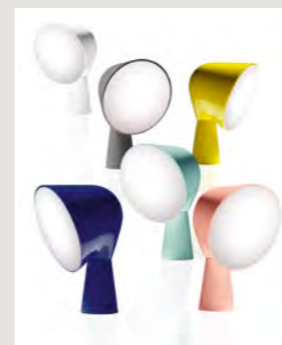

Ionna Vautrin, 2010