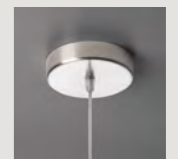

Ludovica + Roberto Palomba, 2015

	farben	artikelnr	€ ohne Mehrwertsteuer
Tartan	bianco	FN273007E_10	539,00
	** grigio	FN273007E_24	
Tartan LED	bianco	FN273007L_10	595,00
	** grigio	FN273007L_24	
Tartan LED dimmbar	bianco	FN273007LD_10	657,00
	** grigio	FN273007LD_24	
Tartan h. 10 m *	bianco	FN273007E10_10	589,00
	** grigio	FN273007E10_24	
Tartan LED h. 10 m *	bianco	FN273007L-10_10	641,00
	** grigio	FN273007L-10_24	
Tartan LED dimmbar h. 10 m *	bianco	FN273007LD-1010	703,00
	** grigio	FN273007LD-1024	

Mundgeblasenes ummanteltes säuregeätztes Glas mit Relief

Tartan
LED retrofit inbegriffen
21W E27 2700 K
2451 lm CRI > 80
Dimmbar mit TRIAC-Technologie

Tartan LED
Inbegriffen 24W COB
2700 K 2581 lm CRI>90
Dimmbare Version
mögliche Konfigurationen:
On-Off/Push/DALI

⊕ CE IP 20

Farben:
bianco, grigio

Gewicht:
Tartan
Netto kg 4,60

Tartan LED
Netto kg 5,20

*
Auf Anfrage:
Lieferzeit mit
Verkaufsabteilung
prüfen

**
Verfügbar solange
der Vorrat reicht

Tartan LED
Dieses Produkt enthält
ein Leuchtmittel
mit Energieeffizienz Klasse E

Mehrfach-Baldachin
→ Details s. 129

Dezentralisierungssatz
→ Details s. 135

LED und Dimmbarkeit
→ Details auf s. 195

Collection →

p. 149

Marc Sadler, 2000

	farben	artikelnr	€ ohne Mehrwertsteuer
Tite 1	nero	FN111017_20	550,00
Tite 2	nero	FN111027_20	429,00
Tite 1 h. 10 m *	nero	FN111017-10_20	612,00
Tite 2 h. 10 m *	nero	FN111027-10_20	490,00

Glasgewebe mit Karbonfaser und vernickelter Stahl

Max 1x116W E27

⊕ CE IP 20

Farben:
nero

Compasso
D'Oro 2001

Gewicht:
Tite 1
Netto kg 1,40

Tite 2
Netto kg 1,00

*
Auf Anfrage:
Lieferzeit mit
Verkaufsabteilung
prüfen

Leuchtmittel nicht inbegriffen
→ Details s. 196

Mehrfach-Baldachin
→ Details s. 129

Dezentralisierungssatz
→ Details s. 135

Collection →

p. 057

p. 096

p. 129