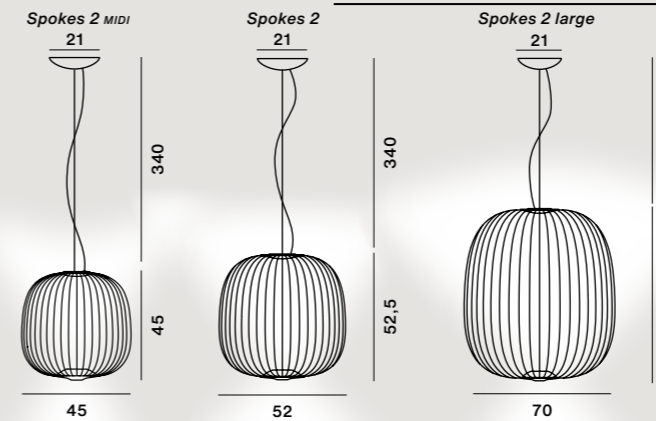

Farben: bianco, nero, grafite, oro, rame

Gewicht:
Spokes 2 MIDI
Netto kg 4,00

Spokes 2
Netto kg 4,40

Spokes 2 large
Netto kg 6,00

Garcia Cumini, 2015 - 2019

	farben	artikelnr	€ ohne Mehrwertsteuer
Spokes 1 h. 10 m *	bianco	FN2640071R11010	1.047,00
	nero	FN2640071R11020	1.123,00
	grafite	FN2640071R11022	
	oro	FN2640071R11071	
	rame	FN2640071R11080	
Spokes 1 dimmbar h. 10 m *	bianco	FN2640071DR1110	1.113,00
	nero	FN2640071DR1120	1.189,00
	grafite	FN2640071DR1122	
	oro	FN2640071DR1171	
	rame	FN2640071DR1180	
Spokes 1 MyLight h. 10 m *	bianco	FN2640071ML1010	1.169,00
	nero	FN2640071ML1020	1.249,00
	grafite	FN2640071ML1022	
	oro	FN2640071ML1071	
	rame	FN2640071ML1080	
Spokes 2 MIDI h. 10 m *	bianco	FN2640272-10_10	1.025,00
	nero	FN2640272-10_20	1.100,00
	grafite	FN2640272-10_22	
	oro	FN2640272-10_71	
	rame	FN2640272-10_80	
Spokes 2 MIDI dimmbar h. 10 m *	bianco	FN2640272D-1010	1.091,00
	nero	FN2640272D-1020	1.166,00
	grafite	FN2640272D-1022	
	oro	FN2640272D-1071	
	rame	FN2640272D-1080	
Spokes 2 MIDI MyLight h. 10 m *	bianco	FN2640272ML1010	1.146,00
	nero	FN2640272ML1020	1.224,00
	grafite	FN2640272ML1022	
	oro	FN2640272ML1071	
	rame	FN2640272ML1080	
Spokes 2 h. 10 m *	bianco	FN2640072R11010	1.031,00
	nero	FN2640072R11020	1.106,00
	grafite	FN2640072R11022	
	oro	FN2640072R11071	
	rame	FN2640072R11080	
Spokes 2 dimmbar h. 10 m *	bianco	FN2640072DR1110	1.097,00
	nero	FN2640072DR1120	1.172,00
	grafite	FN2640072DR1122	
	oro	FN2640072DR1171	
	rame	FN2640072DR1180	
Spokes 2 MyLight h. 10 m *	bianco	FN2640072ML1010	1.152,00
	nero	FN2640072ML1020	1.230,00
	grafite	FN2640072ML1022	
	oro	FN2640072ML1071	
	rame	FN2640072ML1080	
Spokes 2 large h. 10 m *	bianco	FN2640172R11010	1.563,00
	nero	FN2640172R11020	1.664,00
	grafite	FN2640172R11022	
	oro	FN2640172R11071	
	rame	FN2640172R11080	
Spokes 2 large MyLight h. 10 m *	bianco	FN2640172ML1010	1.641,00
	nero	FN2640172ML1020	1.748,00
	grafite	FN2640172ML1022	
	oro	FN2640172ML1071	
	rame	FN2640172ML1080	
Spokes 3 h. 10 m *	bianco	FN2640073-10_10	1.031,00
	nero	FN2640073-10_20	1.106,00
	grafite	FN2640073-10_22	
	oro	FN2640073-10_71	
	rame	FN2640073-10_80	
Spokes 3 dimmbar h. 10 m *	bianco	FN2640073D-1010	1.097,00
	nero	FN2640073D-1020	1.172,00
	grafite	FN2640073D-1022	
	oro	FN2640073D-1071	
	rame	FN2640073D-1080	
Spokes 3 MyLight h. 10 m *	bianco	FN2640073ML1010	1.152,00
	nero	FN2640073ML1020	1.230,00
	grafite	FN2640073ML1022	
	oro	FN2640073ML1071	
	rame	FN2640073ML1080	