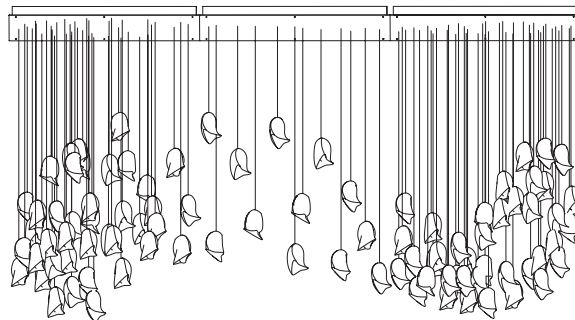

Flock Large
Three tiled rectangular canopies
92 pendants
2m drop