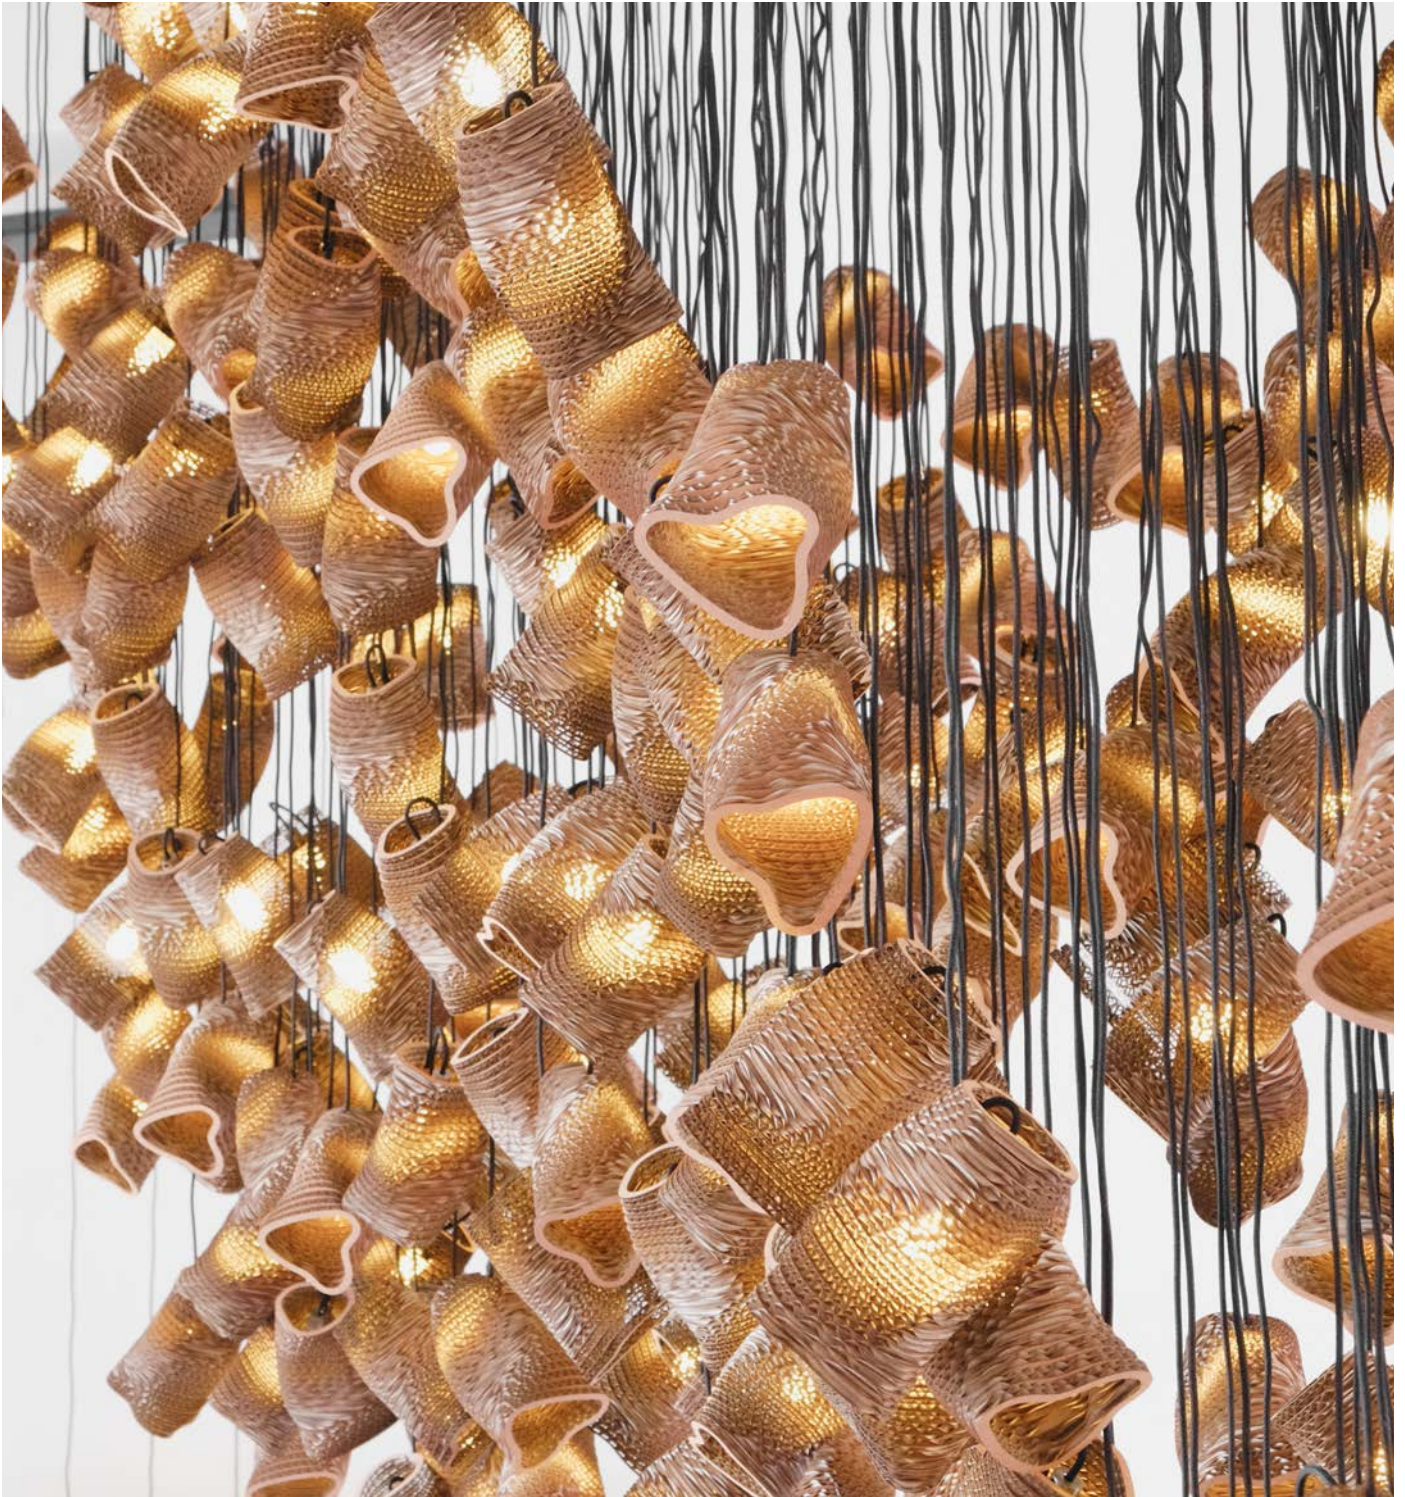

Ring

Single circular canopy
80 candle pendants
1m drop

Spiral Ring

Single circular canopy
80 candle pendants
3m drop

Mobius

Two tiled rectangular canopies
118 cube pendants
2m drop

Rain

Single rectangular canopy
75 candle pendants
2m drop

Wave

Three tiled rectangular canopies
120 cube pendants
2m drop

murmurations™

(Available for trade only)

Murmurations are custom installations inspired by a breathtaking natural phenomenon. Flocking is considered an emergent behavior arising from simple rules that are followed by individuals without any central coordination. By creating our own simple design rules, we are able to create dynamic light installations comprising of a single layered cardboard pendant.