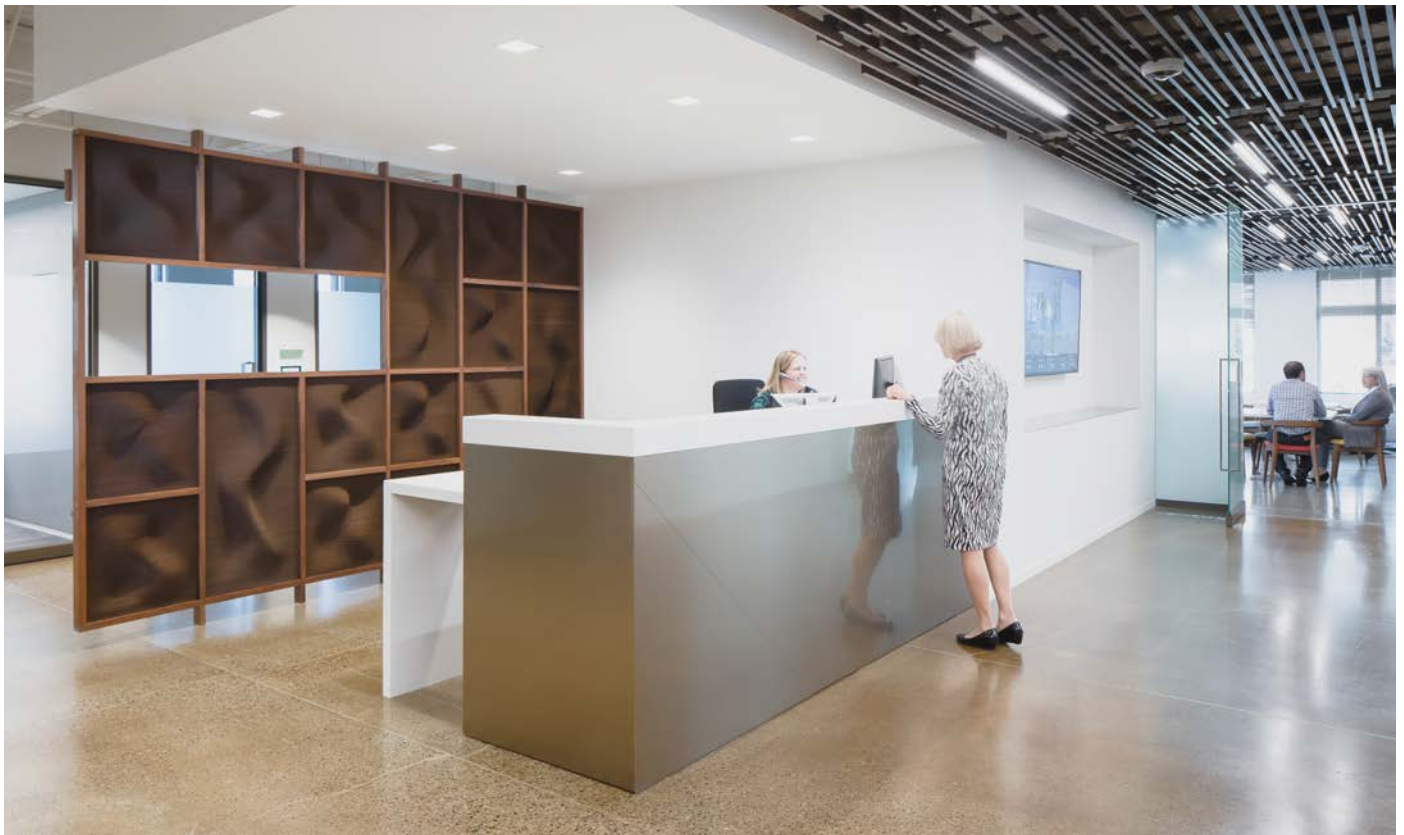

wave panels

(Available for trade only)

Commercial and residential panel partitions should inhabit a space, not divide it. Responsibly crafted from recycled cardboard, Wave Panels re-imagine how we use space. With inherent acoustic properties and stunning visual effects, the multifunctional sculptural panels are custom-designed with varying levels of translucence, yielding privacy without isolation. Wave Panels are also fully compatible with standard ceiling systems, affording an elegant upgrade to acoustic ceiling tiles. Freestanding residential tri-fold room dividers are also available.

Pricing varies based on project. Contact us for more information.