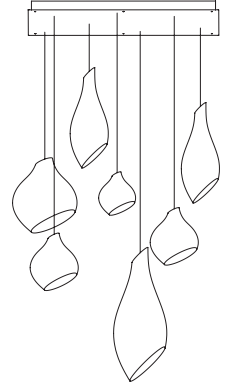

Scraptlights Mix 14

Single rectangular canopy
14 pendants
2m drop

Moon 7

Single rectangular canopy
7 pendants
2m drop

Ausi 7

Single rectangular canopy
7 pendants
2m drop

Hive/Nest 7

Single rectangular canopy
7 pendants
2m drop