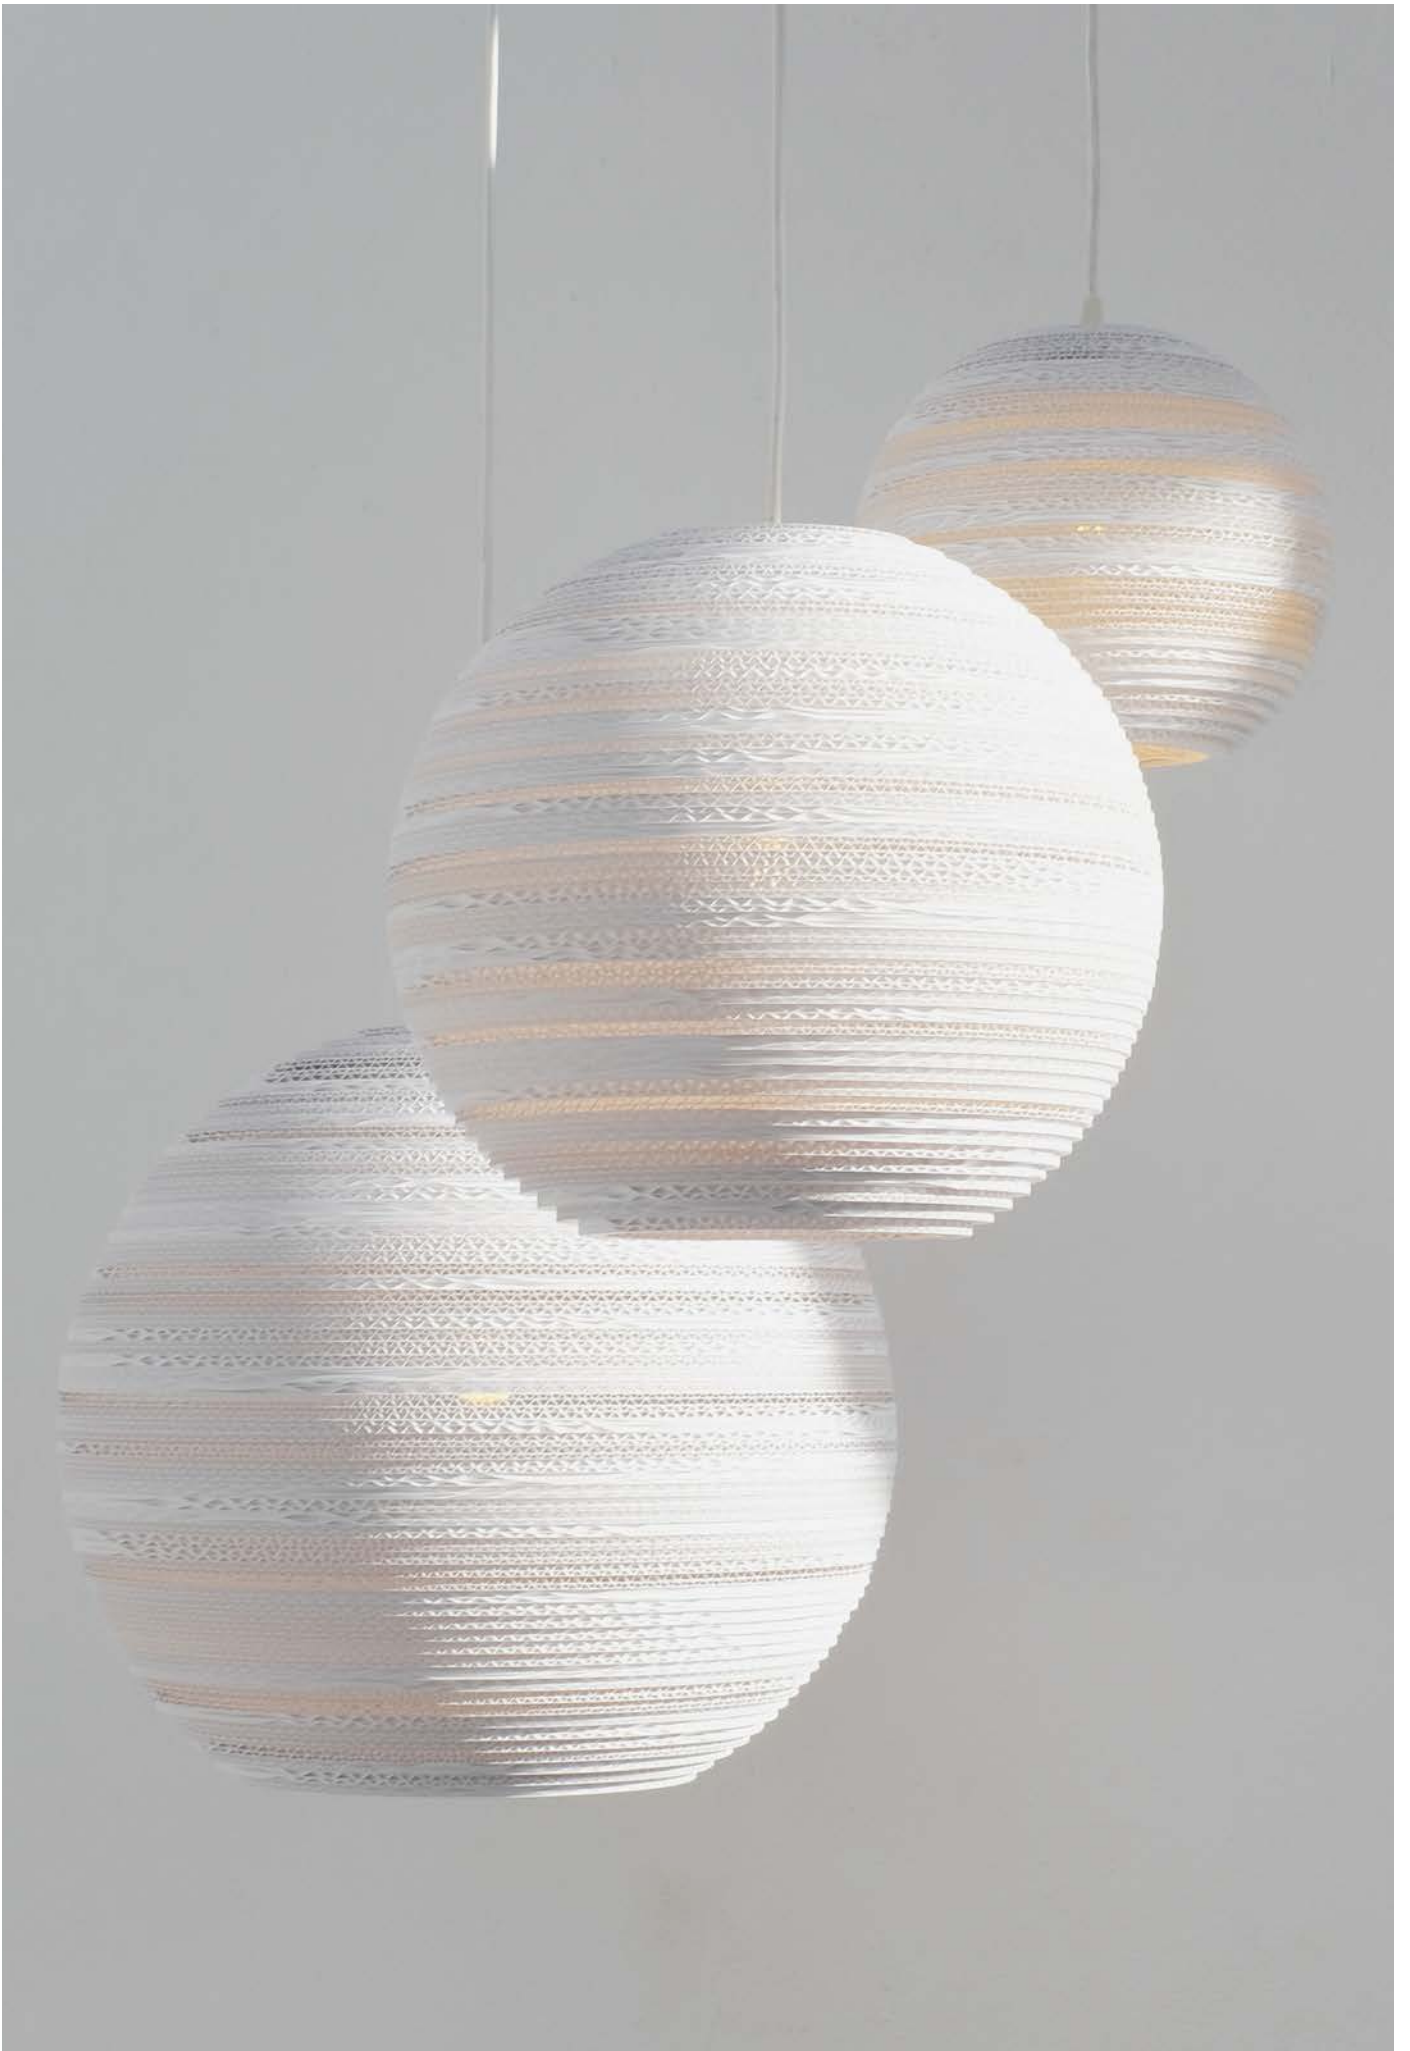

scraplights®

The larger frame-based shades take the beauty, function, and versatility of classic Scraplights to the next level. Perfect for commercial and residential settings, frame pendants feature durable dark steel frames and recycled cardboard shades in a variety of larger shapes and sizes. With multi-socket lamping assemblies and sandblasted tempered glass diffusers, frame Scraplights provide impact and ample light.

scraplights®

White Shades

Using custom-made entirely white corrugated cardboard and precision that has been cut on advanced machinery, Graypants has finally achieved the clean, modern glow always imagined. Each light is assembled by hand using non-toxic adhesive, and all Scraplights are treated with a non-toxic fire retardant.