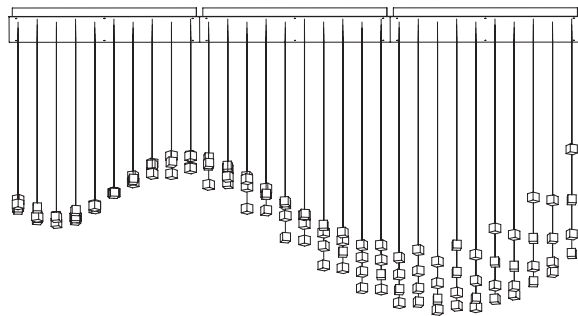

Wave

Three tiled rectangular canopies
120 cube pendants
2m drop