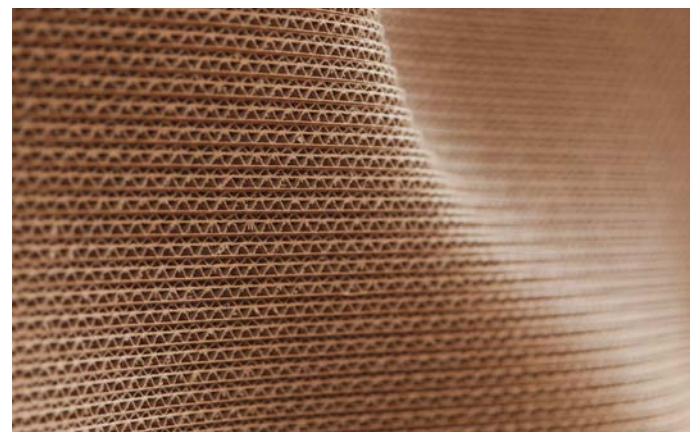

**Pricing varies based on project.
Contact us for more information.**

cloud installations

(Available for trade only)

In clouds, some see darkness. We see light. Hand-crafted from as many as 30,000 ping-pong balls, each cloud chandelier is as unique as the environment in which it hangs. With fully programmable LED color lights, they are luminous, supple and constantly in motion – just like an afternoon cloud that gently drifts through the day.

**Pricing varies based on project.
Contact us for more information.**

wave panels

(Available for trade only)

Commercial and residential panel partitions should inhabit a space, not divide it. Responsibly crafted from recycled cardboard, Wave Panels re-imagine how we use space. With inherent acoustic properties and stunning visual effects, the multifunctional sculptural panels are custom-designed with varying levels of translucence, yielding privacy without isolation. Wave Panels are also fully compatible with standard ceiling systems, affording an elegant upgrade to acoustic ceiling tiles. Freestanding residential tri-fold room dividers are also available.