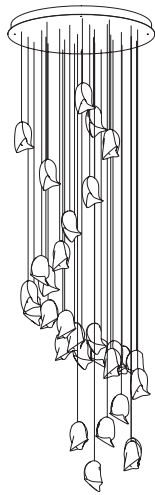

Design	SKU	EAN	Size	Pendant Count	Net Price
Tornado Pendant Configuration	GP2017	8718531273221	Ø 91, H 300 (cm)	30	€2.500
Flock Small Pendant Configuration	GP2018	8718531273238	W 59, L 118, H 200 (cm)	60	€4.185
Flock Large Pendant Configuration	GP2019	8718531273245	W 59, L 354, H 200 (cm)	92	€9.320

Tornado
Single circular canopy
30 pendants
3m drop