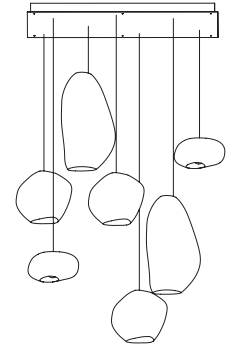

Chrona 7

Single rectangular canopy
7 pendants
2m drop

Roest 14

Single rectangular canopy
14 pendants
2m drop

Most of our standard products are now available as individual canopy arrangements. Custom configurations are available upon request. A standard product consists of a canopy with a net price of 790 euros and a price for the pendants (listed below as *pendants price) for which your normal trade discount applies. In short: *Pendants price - your trade discount on pendants price + canopy (790EUR) = buying price. The dimensions of the standard canopy are W59, L118 cm and comes in black or white.