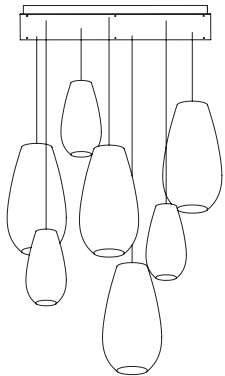

Drop 7

Single rectangular canopy
7 pendants
2m drop