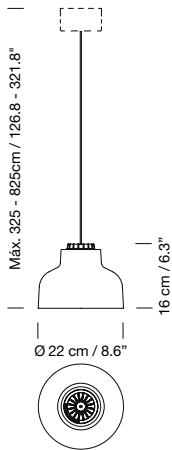

1964
M64
Miguel Milá

Capsule with LED module, translucent white diffuser and heat sink with black matte finish.

^[1] Suitable for dimming 1-10V / DALI.

(Not included external dimmer switch 1-10V / DALI).

Electric cable length: 3 m / 118.1" - 8 m / 315"

Weight with polished brass lampshade: 1,35 kg / 2.98 lb

Weight with aluminium lampshade: 1 kg / 2.2 lb

Light source included:

Not dimmable: Built-in LED: 3,7 W

Dimmable: Built-in LED: 7,7 W