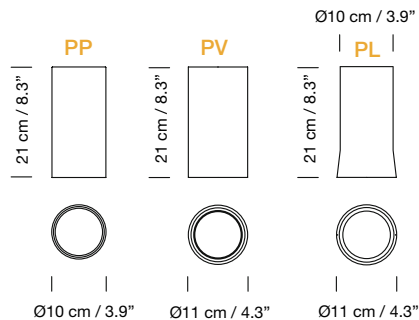

2010

Cirio Lineal 2 módulos

Antoni Arola

Lampshade	Black metallic canopy + power supply	Code	ex-VAT
White porcelain (PP)	Circular (20 W): Dimming DALI / DSI / SWITCH DIM	CILPB01	4.850 €
	Rectangular: Dimming 1-10V	CILPB02	4.855 €
	Rectangular: Dimming DALI	CILPB02D	4.855 €
White opal glass (PV)	Circular (20 W): Dimming DALI / DSI / SWITCH DIM	CILPB03	4.700 €
	Rectangular: Dimming 1-10V	CILPB04	4.705 €
	Rectangular: Dimming DALI	CILPB04D	4.705 €
Polished brass (PL)	Circular (20 W): Dimming DALI / DSI / SWITCH DIM	CILPB05	6.000 €
	Rectangular: Dimming 1-10V	CILPB06	6.005 €
	Rectangular: Dimming DALI	CILPB06D	6.005 €

Capsule with LED module, translucent white diffuser and heat sink with black matte finish.

Black aluminium structure.

Suitable for dimming. (Not included external dimmer switch).

Electric cable length: 5 m / 196.8"

Weight (with canopy and porcelain lampshade): 12 Kg / 26.4 lb

Light sources included (dimmable):

Circular canopy: 10 x Built-in LED: 3,7 W

Rectangular canopy: 10 x Built-in LED: 7,7 W

Lampshades