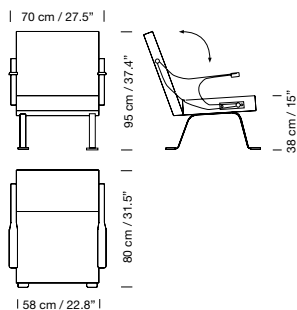

Beech wood legs with a wenge colour finish.

Plain fabric measures: 1,80 m / 1.97 yd long by 1,40 m / 1.53 yd wide.

On special request also available in CMHR foam with a 5% price increase.

1957  
**Digamma Armchair**  
 Ignazio Gardella