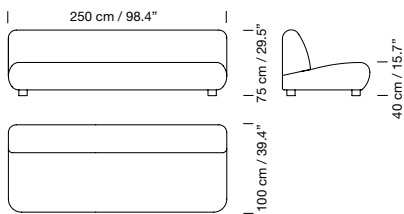

1959 Three Seat **Cadaqués** Sofa

Federico Correa
Alfonso Milá

Upholstered	Code	ex-VAT
Customer's fabric	CADFC01	3.960 €
Gabriel Step or Gabriel Select fabric	CADFC02	5.110 €
Gabriel Passion, Gabriel Focus, Gabriel Focus Melange or Gabriel Grain fabric	CADFC03	6.235 €
Gabriel Savoy	CADFC04	7.000 €

Beech wood legs with a wenge colour finish.

Plain fabric measures: 12 m / 13.1 yd long
by 1,40 m / 1.53 yd wide.

On special request also available in CMHR foam
with a 5% price increase.