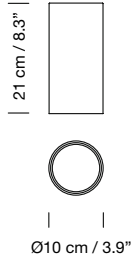

2010
Cirio Oval
Antoni Arola

Lampshades

PP