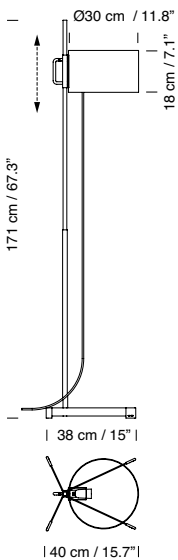

**Light source included (dimmable):**

Built-in LED: 6 W

1961  
**TMC**  
 Miguel Milá

**Description**

Two-part metal structure: upper half chrome-plated and lower half black. Height-adjustable opal white methacrylate lampshade.