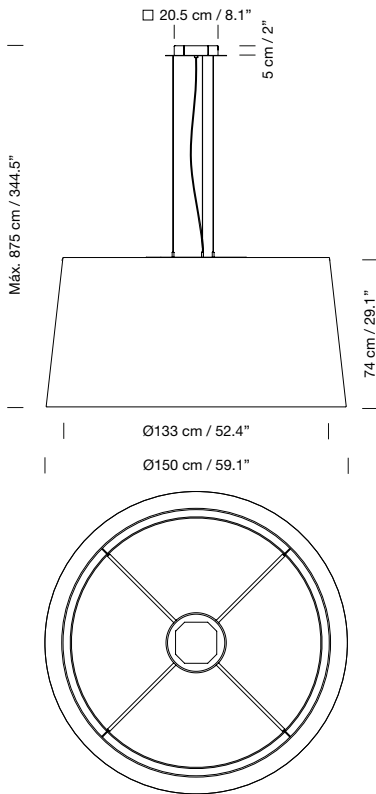

2011

GT1500

Santa & Cole Team

Ribbon lampshade

	Code	ex-VAT
Natural	GTMPB01	3.955 €
Red-amber	GTMPB02	3.955 €
Black	GTMPB03	3.955 €
Terracotta Raw Color	GTMPB04	4.035 €
Mustard Raw Color	GTMPB05	4.035 €
Green Raw Color	GTMPB06	4.035 €

Capsule with LED module, translucent white diffuser and heat sink with black matte finish.

Black metallic circular canopy.

Lower disk in white translucent PVC: Ø 12.5 cm / 4.92".

Suitable for dimming 1-10V. (Not included external dimmer switch 1-10V).

Electric cable length: 8 m / 31.5"

Weight: 17 Kg / 37.5 lb

Light source included (dimmable):

Built-in LED: 78 W