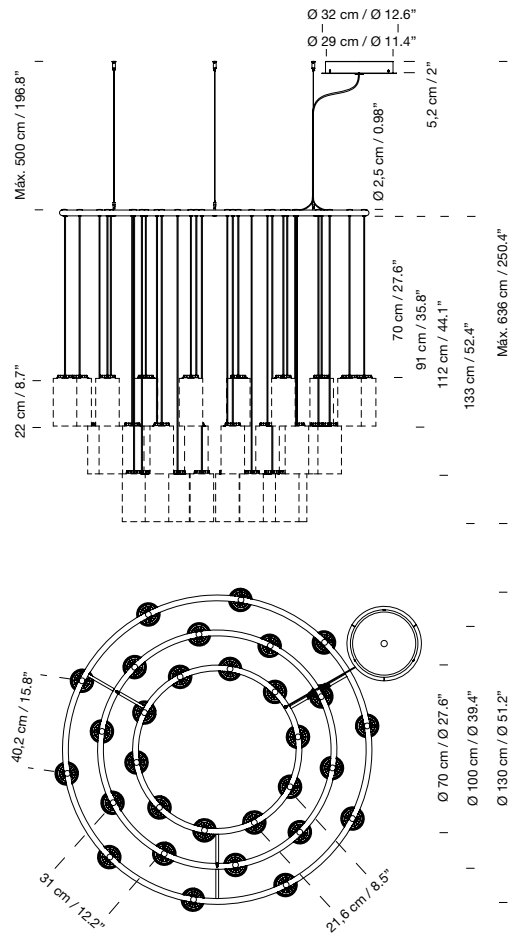

2015
Cirio Chandelier M
Antoni Arola

A

B