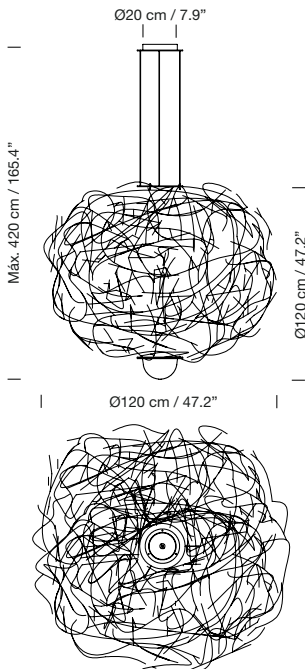

Liceo 120

Lluís Dilmé, Xavier Fabrè,
Eulàlia Serra, Ignasi de Solà-Morales

Description

Satin brass structure. Bronze net lampshade.

Code

LICPB01

ex-VAT

17.500 €

Circular polished brass canopy included.
Electric cable length: 3 m / 118.1"
Weight: 45 kg / 99.2 lb

Light sources included:

3 x LED bulb: 12 W / E27 / (Max. hgt. 155 mm / 6.1")