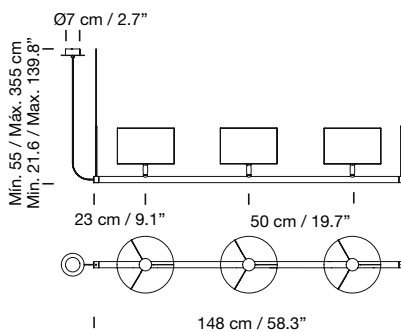

1990

Sistema Fonda

Gabriel Ordeig Cole

Examples of composition

Structure	Drawing	Code	ex-VAT
3 lampshades	AP1	FON23 + 2 FONF3 + CSF01 + FSC13 + 3 PP101	1.030 €
3 lampshades	AP2	FON23 + 2 FONF3 + CSF01 + FSC13 + 3 PP201	1.045 €
3 lampshades	AM1	FON23 + 2 FONF3 + CSF01 + FSC13 + 3 PM101	1.030 €
18 lampshades		6 FON23 + 2 FONU3 + 4 FONA3 + CSF01 + FSC13 + 18 PP203	5.275 €

AP1

AP2

AM1

Lampshade P1

Drawing	Code	ex-VAT
Stitched beige parchment	P1 PP101	75 €
Natural ribbon	P1 PP103	75 €
Red-amber ribbon	P1 PP105	75 €
Black ribbon	P1 PP106	75 €
Terracotta Raw Color ribbon	P1 PP107	80 €
Mustard Raw Color ribbon	P1 PP108	80 €
Green Raw Color ribbon	P1 PP109	80 €

Lampshade P2

Stitched beige parchment	P2 PP201	80 €
Natural ribbon	P2 PP203	80 €
White linen	P2 PP208	100 €

Lampshade M1

Stitched beige parchment	M1 PM101	75 €
Natural ribbon	M1 PM103	75 €
Red-amber ribbon	M1 PM105	75 €
Black ribbon	M1 PM106	75 €
Terracotta Raw Color ribbon	M1 PM107	90 €
Mustard Raw Color ribbon	M1 PM108	90 €
Green Raw Color ribbon	M1 PM109	90 €
White linen	M1 PML108	100 €

Structure

For 1 lampshade	B FON13	270 €
For 3 lampshades	C FON23	490 €

Connection

End	D FONF3	100 €
Intermediate	E FONU3	100 €
90° angle	F FONA3	145 €

Canopy

3 m / 118.1" electric cable	CSF01	20 €
S&C canopy	FSC13	95 €