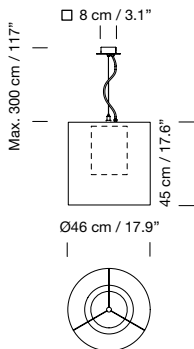

2003 Moaré M

Antoni Arola

Lampshade M	Code	ex-VAT
White	MOAPD01	835 €
Red	MOAPD02	835 €
Grey	MOAPD03	835 €
Black	MOAPD04	835 €

Structure with cylindrical acrylsatiné methacrylate diffuser.
Metallic graphite black square canopy included.
Polyester lampshade.
Electric cable length: 3 m / 118.1"
Weight: 4,5 kg / 9.9 lb

Light source included:

3 x LED bulb: 12 W / E27 / (Max. hgt. 130 mm / 5.1")