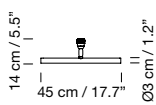

Structure

B