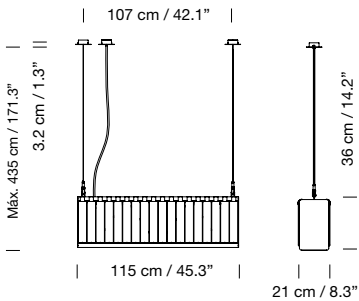

2014 Línea Estadio

Miguel Milá

A