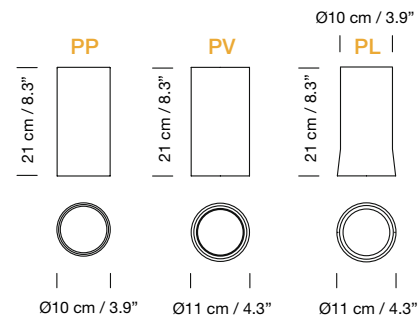

Electric cable length: 3 m / 118.1" - 8 m / 315"

Weight (with porcelain lampshade):

3 m: 12 Kg / 26.5 lb

8 m: 14 Kg / 30.9 lb

Lampshades

Light sources included (dimmable):

9 x Built-in LED: 7,7 W