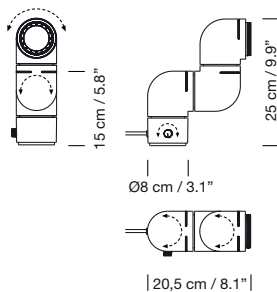

Tatu

André Ricard

Gyratory ABS plastic structure

Code

ex-VAT

White grey

TATTA01

400 €

Red

TATTA02

400 €

Applications: table or wall lamp.

Adjustable focal length from 30° to 50°.

Adjustable light intensity 0% to 100%.

Dimmer and switch incorporated into the luminaire.

Light source included (dimmable):

Built-in LED: 6 W