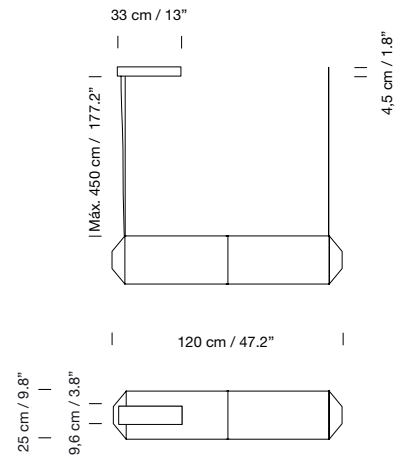

2017

Tekiò Horizontal P2

Anthony Dickens

Canopy	Code	ex-VAT
Circular (A)	TKHPB01	1.770 €
Rectangular (B)	TKHPB02	1.785 €

White grey metal P2 structure.

Washi Japanese paper P2 shade.

White grey metallic canopy with power supply incorporated.

Suitable for dimming 1-10V. (Not included external dimmer switch 1-10V).

Warm dim control 2200K – 2700K.

Methacrylate inner diffuser.

Electric cable length: 5 m / 196.1'

Weight: 4,5 Kg / 9.9 lb

Light source included (dimmable):

Built-in LED: 73 W

A

B