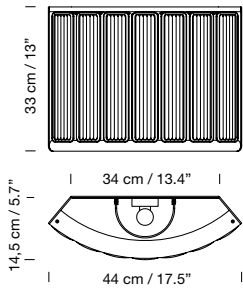

2015
Estadio
Miguel Milá

Description

Black metal structure with white matte reflector.
7 glass block shades.

Code

ESTWA01

ex-VAT

680 €

Diffuser in white translucent methacrylate.
Weight: 11 kg / 24.2 lb

Light source included:

LED bulb: 12 W / E27 / (Max. hgt. 160 mm / 6.3")