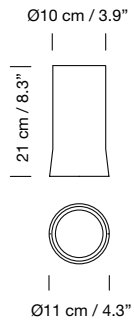

2010
Cirio Oval
Antoni Arola

Lampshades

PP

PV

PL

Lampshade	Black metal canopy	Code	ex-VAT
White porcelain (PP)	Circular: Dimming DALI / DSI / SWITCH DIM	CIRPD01	14.800 €
	Rectangular: Dimming 1-10V	CIRPD02	14.815 €
	Rectangular: Dimming DALI	CIRPD02D	14.815 €
White opal glass (PV)	Circular: Dimming DALI / DSI / SWITCH DIM	CIRPD03	14.230 €
	Rectangular: Dimming 1-10V	CIRPD04	14.245 €
	Rectangular: Dimming DALI	CIRPD04D	14.245 €
Polished brass (PL)	Circular: Dimming DALI / DSI / SWITCH DIM	CIRPD05	19.170 €
	Rectangular: Dimming 1-10V	CIRPD06	19.185 €
	Rectangular: Dimming DALI	CIRPD06D	19.185 €

Circular canopy