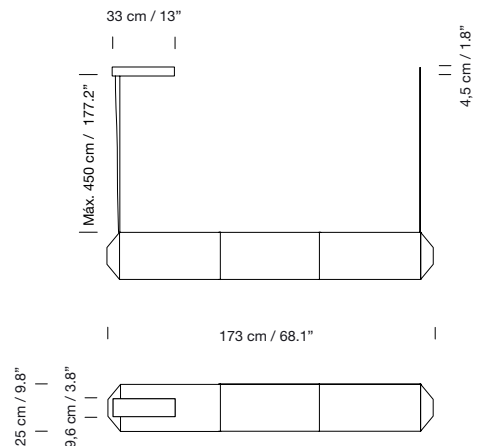

Electric cable length: 5 m / 196.1'

Weight: 6 Kg / 13.2 lb

**Light source included (dimmable):**

Built-in LED: 100 W

A

B