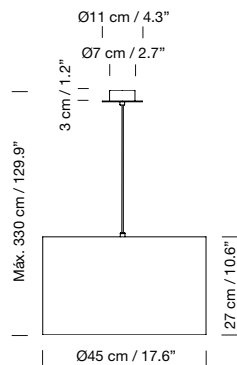

1993

Sísís cilíndricas GT2

Santa & Cole Team

Lampshade: Natural ribbon		Code	ex-VAT
Metallic Sísís canopy	Cable		
Satin nickel	Black	GT2PA01	300 €
Textured white finish	White	GT2PA02	295 €
Textured white finish	Black	GT2PA03	295 €
Textured black finish	Black	GT2PA04	305 €
Satin nickel for 2 light sources	Black	GT2PA05	380 €
Textured white finish for 2 light sources	White	GT2PA06	360 €
Textured white finish for 2 light sources	Black	GT2PA07	360 €
Textured black finish for 2 light sources	Black	GT2PA08	360 €

Lampshade: Red-amber ribbon		Code	ex-VAT
Metallic Sísís canopy	Cable		
Satin nickel	Black	GT2PA09	300 €
Textured white finish	White	GT2PA10	295 €
Textured white finish	Black	GT2PA11	295 €
Textured black finish	Black	GT2PA12	305 €
Satin nickel for 2 light sources	Black	GT2PA13	380 €
Textured white finish for 2 light sources	White	GT2PA14	360 €
Textured white finish for 2 light sources	Black	GT2PA15	360 €
Textured black finish for 2 light sources	Black	GT2PA16	360 €

Lampshade: Black ribbon		Code	ex-VAT
Metallic Sísís canopy	Cable		
Satin nickel	Black	GT2PA17	300 €
Textured white finish	White	GT2PA18	295 €
Textured white finish	Black	GT2PA19	295 €
Textured black finish	Black	GT2PA20	305 €
Satin nickel for 2 light sources	Black	GT2PA21	380 €
Textured white finish for 2 light sources	White	GT2PA22	360 €
Textured white finish for 2 light sources	Black	GT2PA23	360 €
Textured black finish for 2 light sources	Black	GT2PA24	360 €