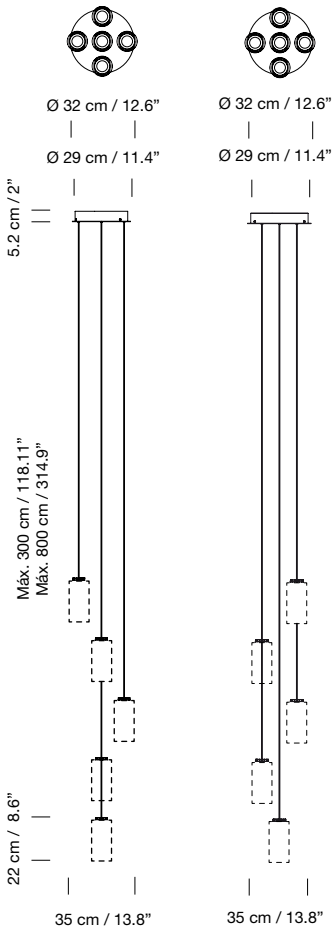

2017 Cirio Cascada 5

Antoni Arola

Spiral
composition

Random
composition

Lampshades