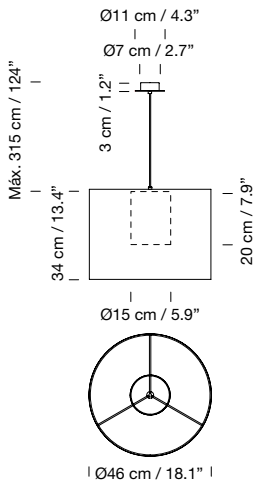

2017

Moaré Liviana M

Antoni Arola

Metallic Sisisí canopy	Cable	Code	ex-VAT
Satin nickel	Black	MOLPB01	460 €
Textured white finish	White	MOLPB02	455 €
Textured white finish	Black	MOLPB03	455 €
Textured black finish	Black	MOLPB04	465 €

Light source	Code	ex-VAT
LED bulb: 12 W - 2.700 K	6BOM41	30 €

White polyester lampshade. White cardboard cylindrical diffuser.

Electric cable length: 3 m / 118.1"

Weight: 4,5 kg / 9.9 lb

Recommended light source (not included):

LED bulb: 12 W / E27 / (Max. hgt. 155 mm / 6.1")

1961