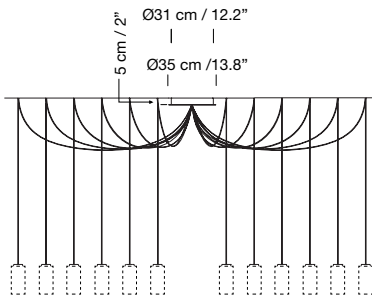

2010 Cirio Múltiple

Antoni Arola

Surface canopy