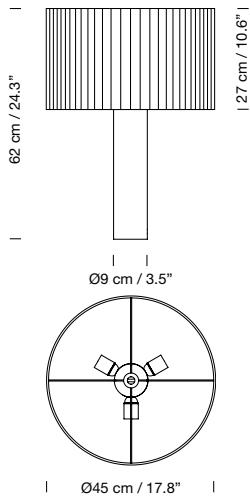

1957

Moragas

Antoni de Moragas Gallissà

Wooden leg

Sapeli
Natural oak

Code

MORTA01
MORTA02

ex-VAT

995 €
1.175 €

Natural cotton ribbon lampshade with border.
Dimmer included.

Light source included (dimmable):

3 x LED bulb: 12 W / E27 / (Max. hgt. 115 mm / 4.5")