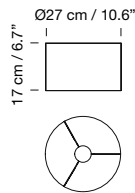

1990

Sistema Fonda

Gabriel Ordeig Cole

Lampshades

P1

P2

M1

Structure

B

C

D

E

F

Examples of composition

Satin nickel tubular structure with natural beech wood supports for 1 or 3 lampshades.

S&C satin nickel metallic canopy.

Suitable for side entry adaptor.

Maximum 1200 W per line (6A). One connection per line.

Weight structure for 3 lampshades (without lampshade): 2.7 kg / 5.9 lb

Weight structure for 18 lampshades (without lampshade): 13 kg / 29 lb

Light source included:

1 x / 3 x LED bulb: 12 W / E27 / (Max. hgt. 115 mm / 4.5")