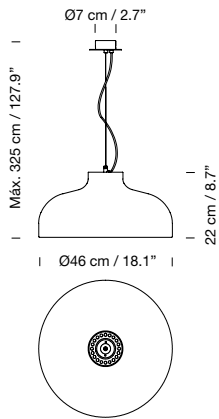

1962
M68
Miguel Milá

Lampshade	Circular canopy	Code	ex-VAT
Matt white aluminium	White	M68PA01	510 €
Polished aluminium	Chrome-plated	M68PA02	475 €
Brilliant red exterior, aluminium interior	Red	M68PA03	510 €
Matt black exterior, aluminium interior	Black	M68PA04	510 €

Canopy suitable for side entry adaptor.

Electric cable length: 3 m / 118.1"

Weight: 1,6 kg / 3.5 lb

Light source included:

LED bulb: 12 W / E27 / (Max. hgt. 130 mm / 5.1")