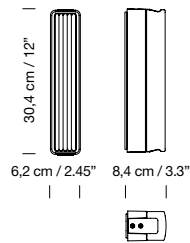

2022
Estadio Singular
Miguel Milá

New product

Metallic structure

Black

Code

ESTWB01

ex-VAT

420 €

White

ESTWB02

420 €

Glass block shade.
Diffuser in white translucent methacrylate.
Suitable for dimming 1-10V. (Not included external dimmer switch 1-10V).
Weight: 2,5 kg / 5.5 lb

Light source included (dimmable):

Built-in LED: 4,2 W