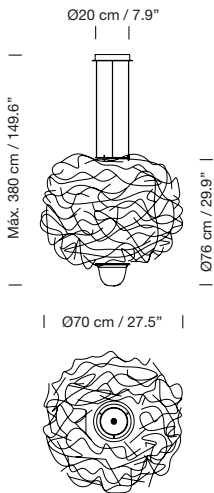

1999

Liceo 70

Lluís Dilmé, Xavier Fabrè,
Eulàlia Serra, Ignasi de Solà-Morales

Description

Satin brass structure. Bronze net lampshade.

Code

LICPA01

ex-VAT

6.100 €

Circular polished brass canopy included.
Electric cable length: 3 m / 118.1"
Weight: 15 kg / 33.1 lb

Light source included:

3 x LED bulb: 12 W / E27 / (Max. hgt. 155 mm / 6.1")

1999