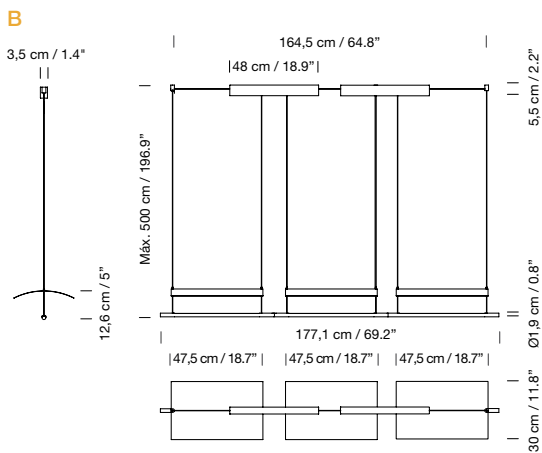

2018 Sistema Lámina 45

Antoni Arola

Modules	Dimming	Drawing	Code	ex-VAT
2 modules	0-10V	A	LAMPB01	1.250 €
	DALI	A	LAMPB01D	1.250 €
3 modules	0-10V	B	LAMPB02	1.990 €
	DALI	B	LAMPB02D	1.990 €
4 modules	0-10V	C	LAMPB03	2.730 €
	DALI	C	LAMPB03D	2.730 €

White grey metallic shade with brilliant finish (exterior).

Black metal structure with matte finish.

Polycarbonate diffuser.

Suitable for dimming 0-10V / DALI.

(Not included external dimmer switch 0-10V / DALI).

Electric cable length: 5 m / 196.9"

Weight:

2 modules: 4 kg / 8.8 lb

3 modules: 7 kg / 15.4 lb

4 modules: 10 kg / 22 lb

Contact Santa & Cole team for other configurations.

Light source included (dimmable):

2 modules: Built-in LED: 31 W

3 modules: Built-in LED: 49 W

4 modules: Built-in LED: 67 W