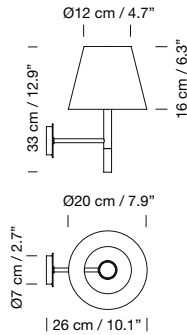

1995 BC2

Santa & Cole Team

Lampshade	Code	ex-VAT
Stitched beige parchment	BC2WA01	280 €
Natural ribbon	BC2WA02	280 €
Red-amber ribbon	BC2WA03	280 €
Black ribbon	BC2WA04	280 €
Terracotta Raw Color ribbon	BC2WA05	285 €
Mustard Raw Color ribbon	BC2WA06	285 €
Green Raw Color ribbon	BC2WA07	285 €

Satin nickel structure and beech wood handle.

Light source included:

LED bulb: 4,5 W / E27 / (Max. hgt. 105 mm / 4.1")