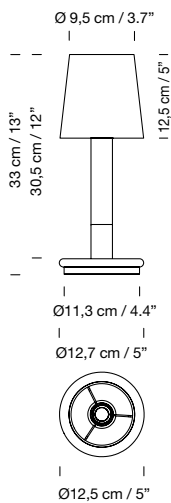

Básica Mínima Batería

Santiago Roqueta,
Santa & Cole Team

Lampshade	Code	ex-VAT
Stitched beige parchment	BMBTA01	420 €
Natural ribbon	BMBTA02	420 €

Birch wood column.
Lithium battery.
Metallic base with bronze finish.
Switch incorporated into the luminaire with 2 levels of intensity.

Power Range:

- 7h on high power

- 14h on minimum power.

Includes contact charger.

Battery charging time: 5h.

To prevent degradation of the lamp, it should not be left outdoors permanently.

Light source included (dimmable):

LED bulb: (S&C DC bulb) 1 W