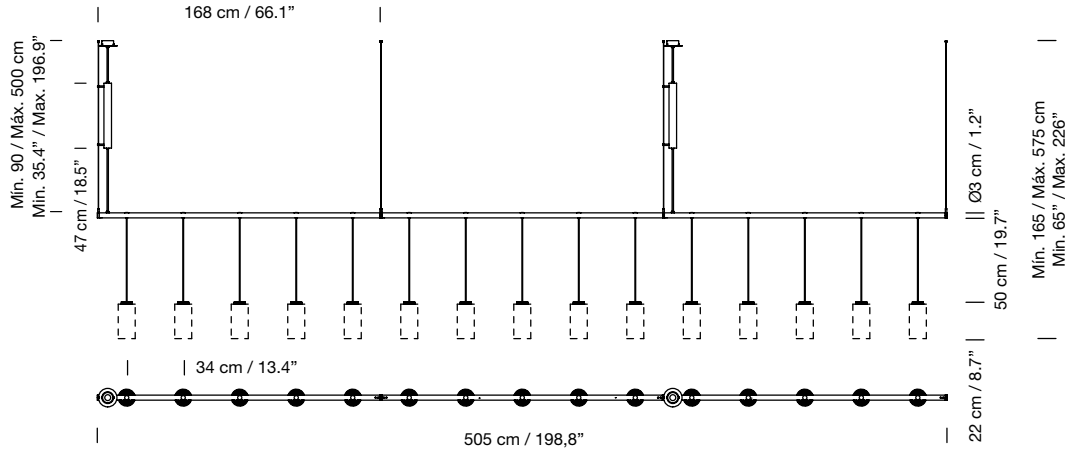

2010
Cirio Lineal 3 módulos
Antoni Arola

Circular canopy