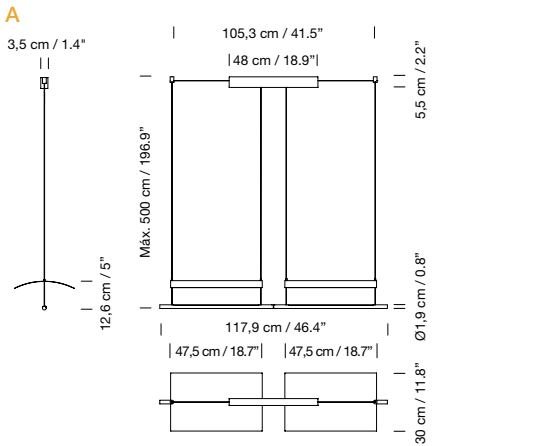

2018 Sistema Lámina 45

Antoni Arola

Modules	Dimming	Drawing	Code	ex-VAT
2 modules	0-10V	A	LAMPB01	1.250 €
	DALI	A	LAMPB01D	1.250 €
3 modules	0-10V	B	LAMPB02	1.990 €
	DALI	B	LAMPB02D	1.990 €
4 modules	0-10V	C	LAMPB03	2.730 €
	DALI	C	LAMPB03D	2.730 €

White grey metallic shade with brilliant finish (exterior).

Black metal structure with matte finish.

Polycarbonate diffuser.

Suitable for dimming 0-10V / DALI.

(Not included external dimmer switch 0-10V / DALI).

Electric cable length: 5 m / 196.9"

Weight:

2 modules: 4 kg / 8.8 lb

3 modules: 7 kg / 15.4 lb

4 modules: 10 kg / 22 lb

Contact Santa & Cole team for other configurations.

Light source included (dimmable):

2 modules: Built-in LED: 31 W

3 modules: Built-in LED: 49 W

4 modules: Built-in LED: 67 W