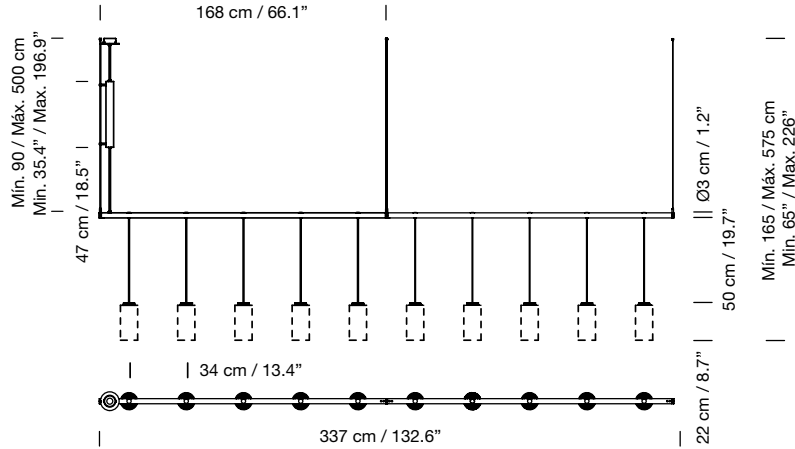

2010 Cirio Lineal 2 módulos

Antoni Arola

Circular canopy