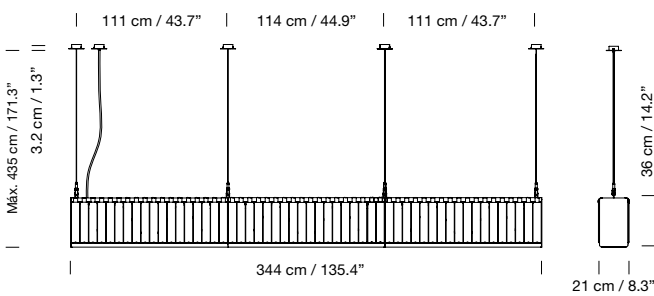

2014 Línea Estadio

Miguel Milá

A

Modules	Drawing	Code	ex-VAT
1 module	A	ESLPA01	3.215 €
2 modules	B	ESLPA02	6.135 €
3 modules	C	ESLPA03	9.055 €
4 modules	D	ESLPA04	12.270 €

Light source

	Code	ex-VAT
LED bulb: 12 W - 2.700 K	6BOM41	30 €

Black metal structure with stainless steel structure hanging system and satin nickel canopy.

Glass block lampshade.

Electric cable length: 4 m / 157.5"

Weights:

- 1 module: 52 kg / 115 lb
- 2 modules: 104 kg / 229 lb
- 3 modules: 156 kg / 344 lb
- 4 modules: 208 kg / 459 lb

Contact Santa & Cole team for other configurations.

Recommended light source (not included):

- 5 x LED bulb (per module):
- 12 W / E27 / (Max. hgt. 155 mm / 6.1")

B

C

D