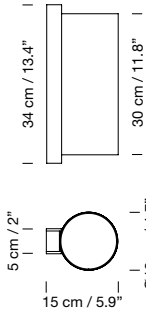

2002 TMM Metálico

Miguel Milá

Description	Code	ex-VAT
Satin nickel structure. White methacrylate shade.	TMMWC01	325 €

Light source included:
LED bulb: 4,5 W / E27 / (Max. hgt. 105 mm / 4.1")