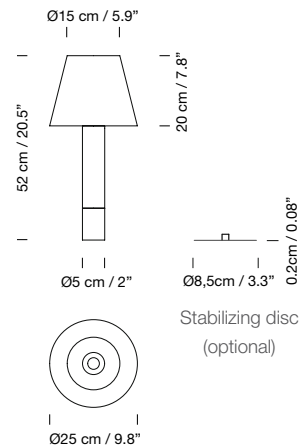

1987 Básica M1

Santiago Roqueta,
Santa & Cole Team

Lampshade: Stitched beige parchment

Code

ex-VAT

Base	Stabilizing disc		
Nickel	–	BASTA01	380 €
Nickel	Nickel	BASTA02	430 €
Bronze	–	BASTA03	380 €
Bronze	Bronze	BASTA04	430 €

Lampshade: Natural ribbon

Code

ex-VAT

Base	Stabilizing disc		
Nickel	–	BASTA05	380 €
Nickel	Nickel	BASTA06	430 €
Bronze	–	BASTA07	380 €
Bronze	Bronze	BASTA08	430 €