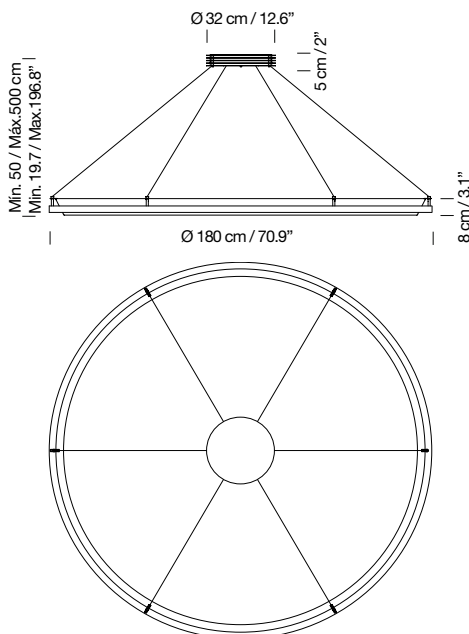

1997 Nimba 180

Antoni Arola

Stainless steel structure

structure	Dimming	Code	ex-VAT
Matte finish	1-10V	NIMPD01	8.745 €
	DALI	NIMPD01D	8.745 €
Golden finish	1-10V	NIMPD02	9.310 €
	DALI	NIMPD02D	9.310 €

White PVC lampshade.
Black metallic circular canopy included with power supply incorporated.
Suitable for dimming 1-10V / DALI.
(Not included external dimmer switch 1-10V / DALI).
Electric cable length: 5 m / 196.9"
Weight: 17 kg / 37.5 lb

Light source included (dimmable):

Built-in LED: 140 W