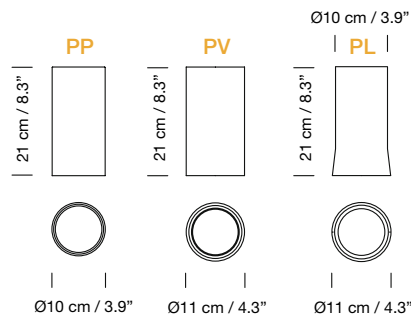

Lampshades