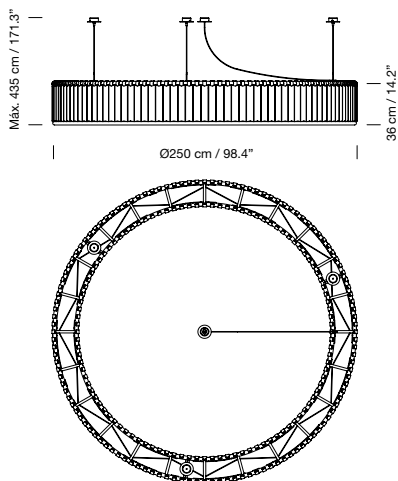

Estadio 250 3 soportes

Miguel Milá

Description

Black metal structure with glass block lampshade. 3 supports hanging system.

Code

ESTPF01

ex-VAT

15.705 €

Light source

LED bulb: 12 W - 2.700 K

Code

6BOM41

ex-VAT

30 €

The structure is delivered in 2 parts.
Stainless steel structure hanging system.
Satin nickel canopy included.
Electric cable length: 4 m / 157.5"
Weight: 330 Kg / 727.5 lb

Recommended light source (not included):

24 x LED bulb: 12 W / E27 / (Max. hgt. 155 mm / 6.1")