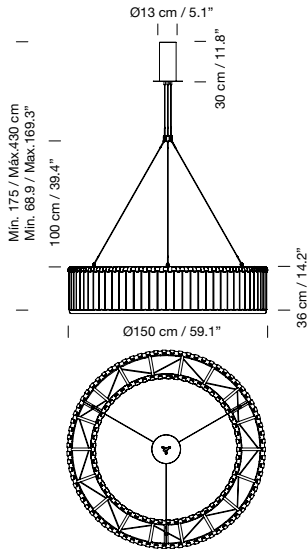

1992

Estadio 150 1 soporte

Miguel Milá

Description

Black metal structure with glass block lampshade.
1 support hanging system.

Code

ESTPC01

ex-VAT

9.820 €

Light source

LED bulb: 12 W - 2.700 K

Code

6BOM41

ex-VAT

30 €

Stainless steel structure hanging system.

Satin nickel canopy included.

Electric cable length: 4 m / 157.5"

Weight: 158 Kg / 348.3 lb

Recommended light source (not included):

18 x LED bulb: 12 W / E27 / (Max. hgt. 155 mm / 6.1")

1992