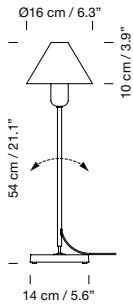

1978

Gira

J.M. Massana, J.M. Tremoleda,
Mariano Ferrer

Lampshade	Code	ex-VAT
Brass	GIRTA01	530 €
Black anodized aluminium	GIRTA02	400 €
Natural anodized aluminium	GIRTA03	400 €

Chrome-plated structure.
Grey metallic base.

Contract version available for this product. Contact us for further details.

Light source included:

LED bulb: 12 W / E27 / (Max. hgt. 110 mm / 4.3")

Specific bulb diameter: 60mm / 2.36"

1955