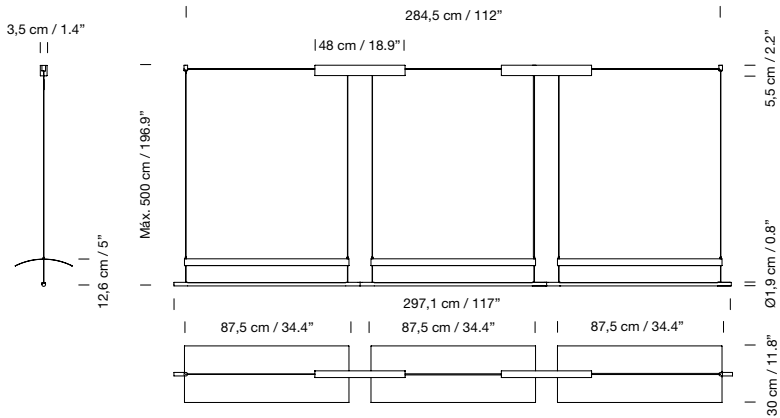

### Light source included (dimmable):

2 modules: Built-in LED: 54 W  
 3 modules: Built-in LED: 85 W  
 4 modules: Built-in LED: 116 W

2018  
**Sistema Lámina 85**  
 Antoni Arola

A

B

C

2018  
**Lámina 165**  
 Antoni Arola