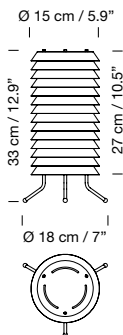

Maija 15

Ilmari Tapiovaara

Metallic lampshades	Code	ex-VAT
White	MAITA01	1.020 €
Nude rose	MAITA02	1.100 €

Diffuser in white translucent engineering plastic.
Brass legs finished in matte.
Dimmer included.

Light source included (dimmable):

Built-in LED: 12 W