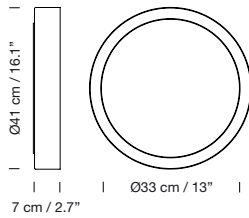

2009

Amigo

Gonzalo Milá

Miguel Milá

Description

White metallic structure. Cylindrical translucent methacrylate diffuser.

Code

AMIOA01

ex-VAT

705 €

Suitable for dimming systems 1-10V. (External dimmer switch 1-10V not included).
Suitable for indoor and outdoor use.

Light source included (dimmable):

Built-in LED: 40 W

CE IP 55

US LISTED

2022