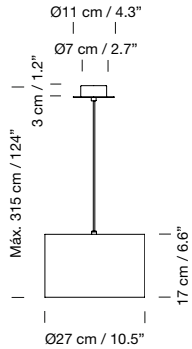

1993

Sísís cilíndricas PT2

Santa & Cole Team

Lampshade: Stitched beige parchment		Code	ex-VAT
Metallic Sísís canopy	Cable		
Satin nickel	Black	PT2PA01	210 €
Textured white finish	White	PT2PA02	205 €
Textured white finish	Black	PT2PA03	205 €
Textured black finish	Black	PT2PA04	215 €

Lampshade: Natural ribbon		Code	ex-VAT
Metallic Sísís canopy	Cable		
Satin nickel	Black	PT2PA05	215 €
Textured white finish	White	PT2PA06	210 €
Textured white finish	Black	PT2PA07	210 €
Textured black finish	Black	PT2PA08	220 €

Light source	Code	ex-VAT
LED bulb: 4,5 W - 2.700 K	6BOM45	10 €

Canopy suitable for side entry adaptor.

Weight: 0,3 Kg / 0.7 lb

Recommended light source (not included):

LED bulb: 4,5 W / E27 / (Max. hgt. 105 mm / 4.1")