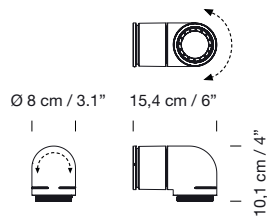

2019
Petit Tatu
André Ricard

Gyratory ABS plastic structure

White grey

Code

TATWA01

ex-VAT

320 €

Red

TATWA02

320 €

Adjustable focal length from 30° to 50°.
Suitable for dimming 1-10V. (Not included external dimmer switch 1-10V).

Light source included (dimmable):

Built-in LED: 6 W