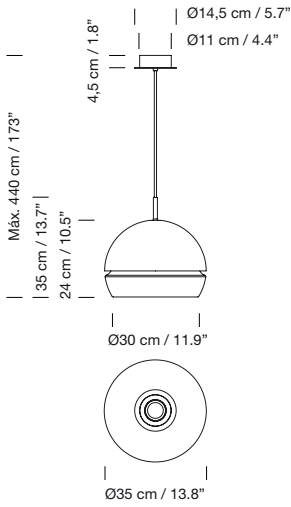

1970 Fontana

André Ricard

Dimming

1-10 V

DALI

Code

FOTPA01

FOTPA01D

ex-VAT

845 €

845 €

White metallic shade with matte finish interior and gloss exterior.

Diffuser in white translucent methacrylate.

White circular metal canopy with power supply incorporated.

Suitable for dimming 1-10V / DALI.

(Not included external dimmer switch 1-10V / DALI).

Electric cable length: 5 m / 196.9"

Weight: 3,2 Kg / 7.1 lb

Light source included (dimmable):

Built-in LED: 40 W