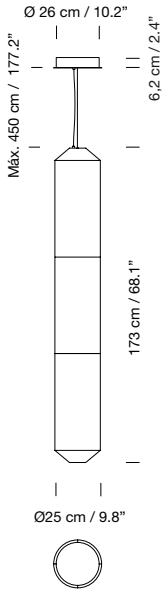

2017

Tekiò Vertical P3

Anthony Dickens

Description

Metal P3 structure. Washi Japanese paper P3 shade. White grey metallic canopy with power supply incorporated.

Code

TKVPC01

ex-VAT

2.370 €

Suitable for dimming 1-10V. (Not included external dimmer switch 1-10V).

Warm dim control 2200K – 2700K.

Methacrylate inner diffuser.

Electric cable length: 5 m / 196.1'

Weight: 6 Kg / 13.2 lb

Light source included (dimmable):

Built-in LED: 100 W

2017