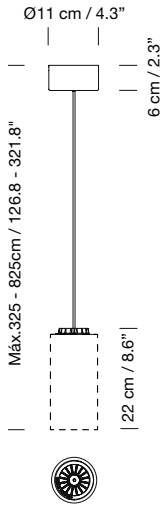

2010 Cirio Simple

Antoni Arola

Surface canopy