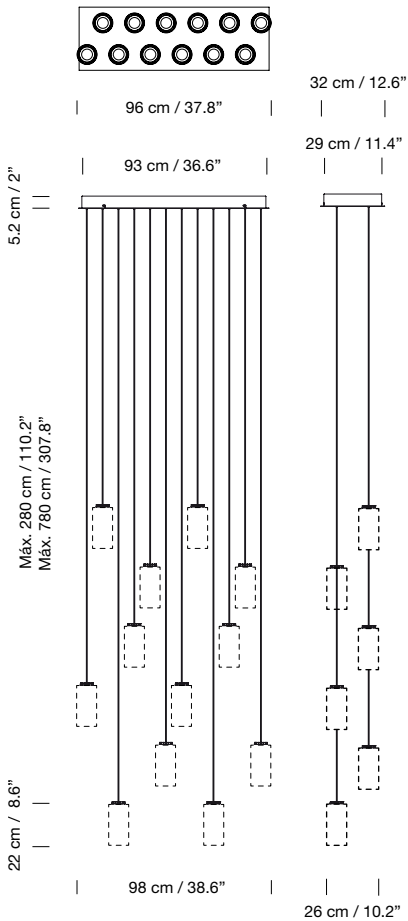

2017 Cirio Cascada 12

Antoni Arola