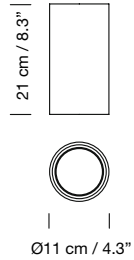

2010
Cirio Oval
Antoni Arola

Lampshades

PP

PV

PL

Lampshade	Black metal canopy	Code	ex-VAT
White porcelain (PP)	Circular: Dimming DALI / DSI / SWITCH DIM	CIRPD01	14.800 €
	Rectangular: Dimming 1-10V	CIRPD02	14.815 €
	Rectangular: Dimming DALI	CIRPD02D	14.815 €
White opal glass (PV)	Circular: Dimming DALI / DSI / SWITCH DIM	CIRPD03	14.230 €
	Rectangular: Dimming 1-10V	CIRPD04	14.245 €
	Rectangular: Dimming DALI	CIRPD04D	14.245 €
Polished brass (PL)	Circular: Dimming DALI / DSI / SWITCH DIM	CIRPD05	19.170 €
	Rectangular: Dimming 1-10V	CIRPD06	19.185 €
	Rectangular: Dimming DALI	CIRPD06D	19.185 €

Circular canopy