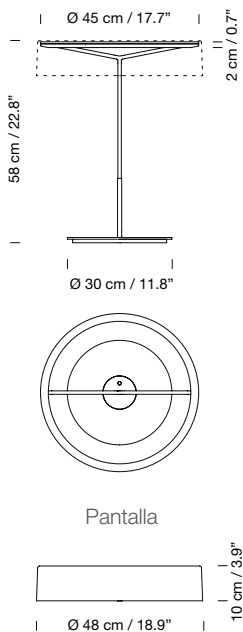

2013
Sin L
Antoni Arola

Structure	Lampshade (optional)	Code	ex-VAT
Graphite	—	SINTB01	1.900 €
	Graphite aluminium	SINTB02	2.245 €
White grey	—	SINTB03	1.900 €
	White opal methacrylate	SINTB04	2.120 €
	White grey aluminium	SINTB05	2.245 €

Metal structure with matte finish.
Dimmer and switch incorporated into the luminaire.

Light source included (dimmable):
Built-in LED: 25 W