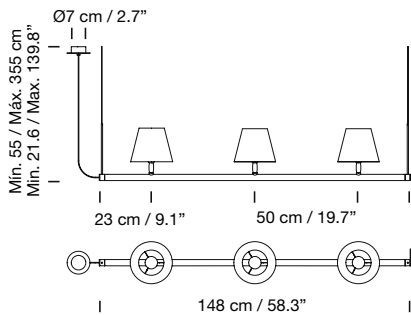

1990

Sistema Fonda

Gabriel Ordeig Cole

Examples of composition

Structure	Drawing	Code	ex-VAT
3 lampshades	AP1	FON23 + 2 FONF3 + CSF01 + FSC13 + 3 PP101	1.030 €
3 lampshades	AP2	FON23 + 2 FONF3 + CSF01 + FSC13 + 3 PP201	1.045 €
3 lampshades	AM1	FON23 + 2 FONF3 + CSF01 + FSC13 + 3 PM101	1.030 €
18 lampshades		6 FON23 + 2 FONU3 + 4 FONA3 + CSF01 + FSC13 + 18 PP203	5.275 €

AP1