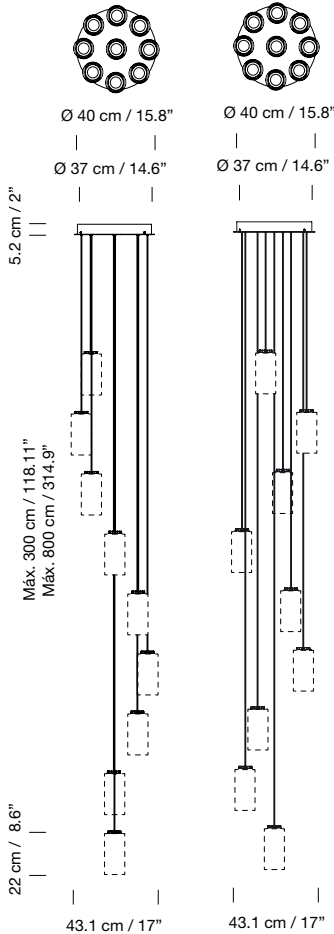

2017 Cirio Cascada 9

Antoni Arola

Spiral
composition

Random
composition