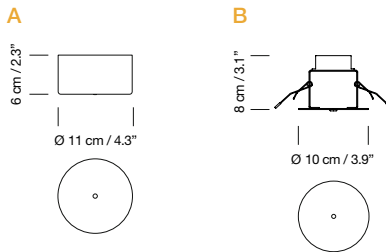

Canopies

Aluminium lampshade: Matt white

Code

ex-VAT

Surface canopy						Built-in canopy
Not dimmable		Dimmable 1-10V ^[1]		Dimmable DALI ^[1]		Not dimmable
Black	White	Black	White	Black	White	White

LED capsule with electric black cable

3 m / 118.1"						M64PA01	445 €	
8 m / 315"						M64PA02	480 €	
	3 m / 118.1"					M64PA03	445 €	
	8 m / 315"					M64PA04	480 €	
		3 m / 118.1"				M64PA05	480 €	
		8 m / 315"				M64PA06	515 €	
			3 m / 118.1"			M64PA07	480 €	
			8 m / 315"			M64PA08	515 €	
				3 m / 118.1"		M64PA05D	480 €	
				8 m / 315"		M64PA06D	515 €	
					3 m / 118.1"	M64PA07D	480 €	
					8 m / 315"	M64PA08D	515 €	
						3 m / 118.1"	M64PA09	460 €
						8 m / 315"	M64PA10	495 €