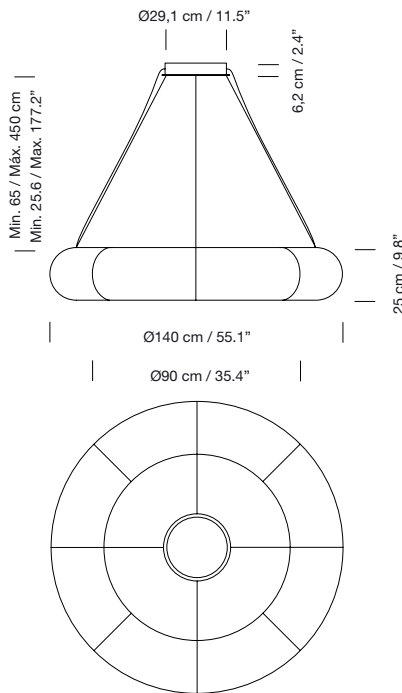

2017
Tekiò Circular P8
Anthony Dickens

Canopy	Code	ex-VAT
Circular (A)	TKCPA01	4.365 €
Rectangular (B)	TKCPA02	4.720 €

White grey metal P8 structure.
Washi Japanese paper P8 shade.
White grey metallic canopy with power supply incorporated.
Suitable for dimming 1-10V. (Not included external dimmer switch 1-10V).
Warm dim control 2200K – 2700K.
Methacrylate inner diffuser.
Electric cable length: 5 m / 196.1'
Weight: 15 Kg / 33.1 lb

Light source included (dimmable):
Built-in LED: 200 W

A