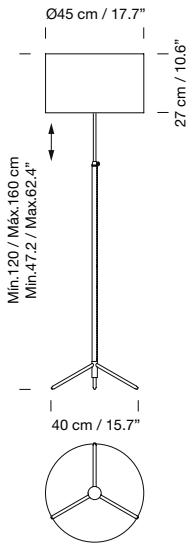

1963

Pie de Salón G2

Jaume Sans

Metallic structure	Lampshade	Code	ex-VAT
Chrome-plated	Natural ribbon	PDSSB01	850 €
	Red-amber ribbon	PDSSB02	850 €
	Black ribbon	PDSSB03	850 €
	White linen	PDSSB04	880 €
Polished brass	Natural ribbon	PDSSB05	1.160 €
	Red-amber ribbon	PDSSB06	1.160 €
	Black ribbon	PDSSB07	1.160 €
	White linen	PDSSB08	1.190 €

Shaft covered in black leather.
Height adjustable lampshade.
Dimmer included.

Light source included (dimmable):

LED bulb: 12 W / E27 / (Max. hgt. 137 mm / 5.4")