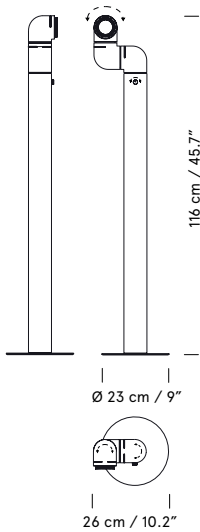

2021
Tatu Alta
André Ricard

ABS plastic body and metal column

White grey

Red

Code

TATSA01

TATSA02

ex-VAT

645 €

645 €

Gyratory structure.

Adjustable focal length from 30° to 50°.

Adjustable light intensity 0% to 100%.

Dimmer and switch incorporated into the luminaire.

Light source included (dimmable):

Built-in LED: 6 W