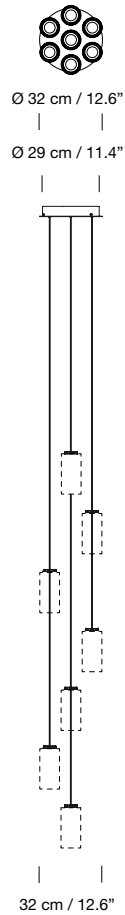

Random
composition