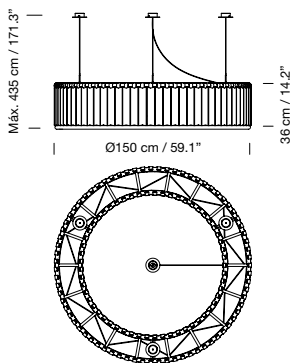

Estadio 150 3 soportes

Miguel Milá

Description

Black metal structure with glass block lampshade.
3 supports hanging system.

Code

ESTPD01

ex-VAT

9.510 €

Light source

LED bulb: 12 W - 2.700 K

Code

6BOM41

ex-VAT

30 €

Stainless steel structure hanging system.

Satin nickel canopy included.

Electric cable length: 4 m / 157.5"

Weight: 158 Kg / 348.3 lb

Recommended light source (not included):

18 x LED bulb: 12 W / E27 / (Max. hgt. 155 mm / 6.1")