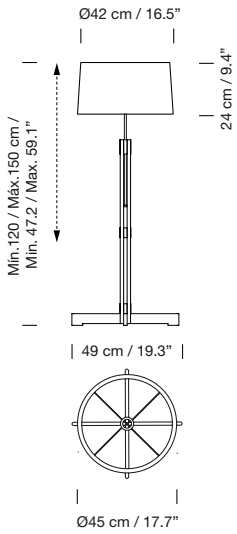

Natural ribbon lampshade.

Dimmer included.

**Light source included (dimmable):**

3 x LED bulb: 12 W / E27 / (Max. hgt. 130 mm / 5.1")

1974  
**FAD**  
 Miguel Milá

**Description**

Natural oak wood structure. White linen lampshade.