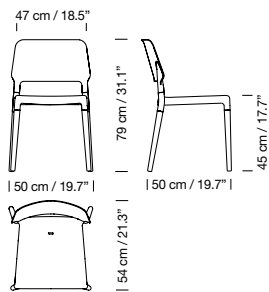

2009 Belloch Chair

Lagranja Design

Legs	Color	Code	ex-VAT
Natural beech wood	White	BESFA01	225 €
	Grey	BESFA02	225 €
	Black	BESFA03	225 €
	Brown	BESFA04	225 €
	Green	BESFA05	225 €
	Red	BESFA06	225 €
Matte anodized aluminium ^[1]	White	BESFA07	245 €

Polypropylene (PP) + glass fiber seat and back.

Stackable.

^[1] Model with aluminum legs, suitable for outdoor use.

CE

ANSI BIFMA 5.1 X