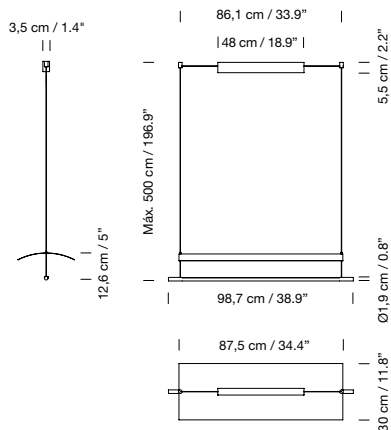

2018 Lámina 85

Antoni Arola

Dimming	Code	ex-VAT
0-10V	LAMPC01	820 €
DALI	LAMPC01D	820 €

White grey metallic shade with brilliant finish (exterior).
Black metal structure with matte finish.
Polycarbonate diffuser.
Suitable for dimming 0-10V / DALI.
(Not included external dimmer switch 0-10V / DALI).
Electric cable length: 5 m / 196.9"
Weight: 3,7 Kg / 8.2 lb

Contact Santa & Cole team for other configurations.

Light source included (dimmable):

Built-in LED: 31 W

2018 Sistema Lámina 85

Antoni Arola

Modules	Dimming	Drawing	Code	ex-VAT
2 modules	0-10V	A	LAMPD01	1.430 €
	DALI	A	LAMPD01D	1.430 €
3 modules	0-10V	B	LAMPD02	2.300 €
	DALI	B	LAMPD02D	2.300 €
4 modules	0-10V	C	LAMPD03	3.170 €
	DALI	C	LAMPD03D	3.170 €

White grey metallic shade with brilliant finish (exterior).
Black metal structure with matte finish.
Polycarbonate diffuser.
Suitable for dimming 0-10V / DALI.
(Not included external dimmer switch 0-10V / DALI).
Electric cable length: 5 m / 196.9"
Weight (1 module):
2 modules: 6 kg / 13 lb
3 modules: 10 kg / 22 lb
4 modules: 13,5 kg / 30 lb

Contact Santa & Cole team for other configurations.

Light source included (dimmable):

2 modules: Built-in LED: 54 W
3 modules: Built-in LED: 85 W
4 modules: Built-in LED: 116 W