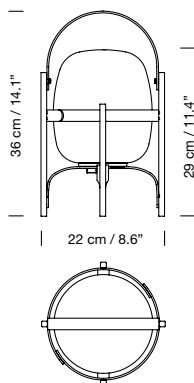

2020 Cestita Alubat

Miguel Milá

Aluminium structure	Code	ex-VAT
Black	CESTF01	545 €
Olive green	CESTF02	545 €

White opal polyethylene lampshade.

Lithium battery.

Switch incorporated into the luminaire with 3 intensity levels.

Power range:

- 5h on high power
- 12h on medium power
- 24h on minimum power

Includes charger.

Battery charging time: 6.5h

Light source included (dimmable):

Built-in LED: 2,5 W