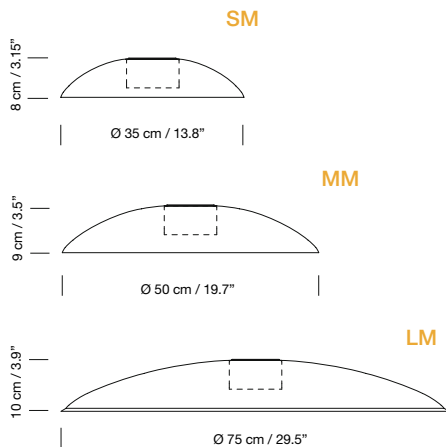

HedHat Plate

M64 lampshade	Drawing	Code	ex-VAT
White matte aluminium	M64	M6401	165 €
Black matte aluminium	M64	M6402	165 €
Polished aluminium	M64	M6403	165 €
Brass	M64	M6404	345 €
Brilliant red aluminium	M64	M6405	165 €

M64