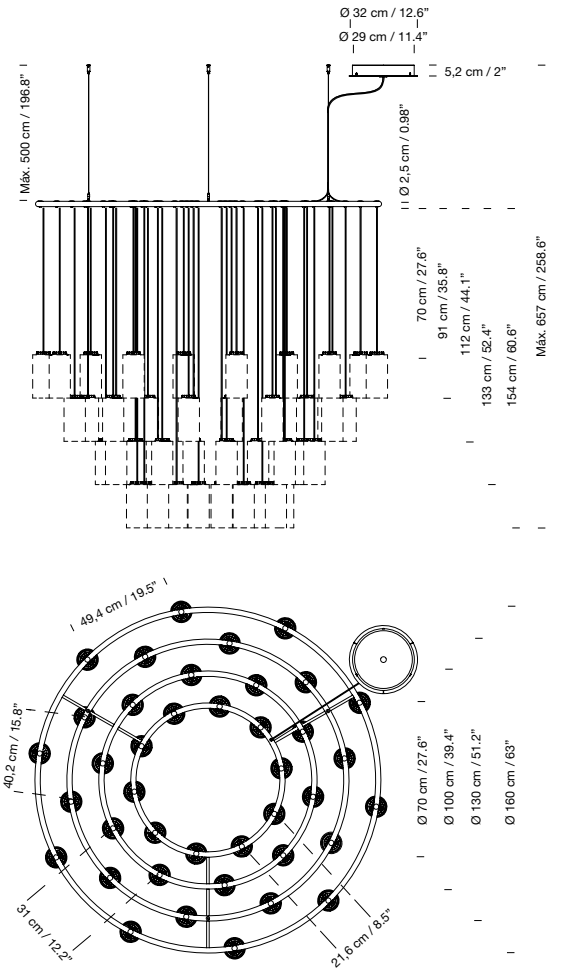

2015
Cirio Chandelier L
Antoni Arola

A

B