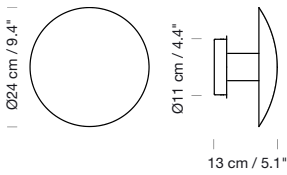

Chrome-plated structure.

**Light source included:**

LED bulb: 4,5 W / E27 / (Max. hgt. 105 mm / 4.1")

1995

**Disco M**

Jordi Miralbell

Mariona Raventós

**Description**