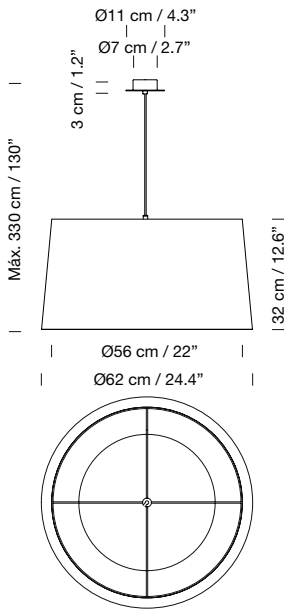

1994

GT5

Santa & Cole Team

Lower disk in translucent white PVC Ø 40 cm / 15.7".

Canopy suitable for side entry adaptor.

Electric cable length: 3 m / 118.1"

Weight: 1,7 kg / 3.7 lb

Recommended light source (not included):

1 x / 2 x LED bulb: 12 W / E27 / (Max. hgt. 130 mm / 5.1")

Lampshade: Natural ribbon

		Code	ex-VAT
Metallic Sisisi canopy	Cable		
Satin nickel	Black	GT5PA01	425 €
Textured white finish	White	GT5PA02	420 €
Textured white finish	Black	GT5PA03	420 €
Textured black finish	Black	GT5PA04	430 €
Satin nickel for 2 light sources	Black	GT5PA05	505 €
Textured white finish for 2 light sources	White	GT5PA06	485 €
Textured white finish for 2 light sources	Black	GT5PA07	485 €
Textured black finish for 2 light sources	Black	GT5PA08	485 €

Lampshade: Red-amber ribbon

		Code	ex-VAT
Metallic Sisisi canopy	Cable		
Satin nickel	Black	GT5PA09	425 €
Textured white finish	White	GT5PA10	420 €
Textured white finish	Black	GT5PA11	420 €
Textured black finish	Black	GT5PA12	430 €
Satin nickel for 2 light sources	Black	GT5PA13	505 €
Textured white finish for 2 light sources	White	GT5PA14	485 €
Textured white finish for 2 light sources	Black	GT5PA15	485 €
Textured black finish for 2 light sources	Black	GT5PA16	485 €

Lampshade: Black ribbon

		Code	ex-VAT
Metallic Sisisi canopy	Cable		
Satin nickel	Black	GT5PA17	425 €
Textured white finish	White	GT5PA18	420 €
Textured white finish	Black	GT5PA19	420 €
Textured black finish	Black	GT5PA20	430 €
Satin nickel for 2 light sources	Black	GT5PA21	505 €
Textured white finish for 2 light sources	White	GT5PA22	485 €
Textured white finish for 2 light sources	Black	GT5PA23	485 €
Textured black finish for 2 light sources	Black	GT5PA24	485 €