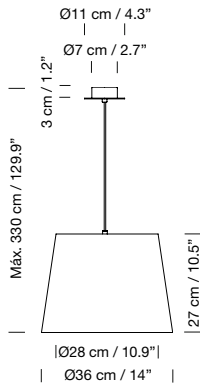

1993

Sisísí cónicas GT3

Santa & Cole Team

Lampshade: Stitched beige parchment		Code	ex-VAT
Metallic Sisísí canopy	Cable		
Satin nickel	Black	GT3PA01	265 €
Textured white finish	White	GT3PA02	260 €
Textured white finish	Black	GT3PA03	260 €
Textured black finish	Black	GT3PA04	270 €

Lampshade: Natural ribbon		Code	ex-VAT
Metallic Sisísí canopy	Cable		
Satin nickel	Black	GT3PA05	265 €
Textured white finish	White	GT3PA06	260 €
Textured white finish	Black	GT3PA07	260 €
Textured black finish	Black	GT3PA08	270 €

Lampshade: Red-amber ribbon		Code	ex-VAT
Metallic Sisísí canopy	Cable		
Satin nickel	Black	GT3PA09	265 €
Textured white finish	White	GT3PA10	260 €
Textured white finish	Black	GT3PA11	260 €
Textured black finish	Black	GT3PA12	270 €

Lampshade: Black ribbon		Code	ex-VAT
Metallic Sisísí canopy	Cable		
Satin nickel	Black	GT3PA13	265 €
Textured white finish	White	GT3PA14	260 €
Textured white finish	Black	GT3PA15	260 €
Textured black finish	Black	GT3PA16	270 €

Lampshade: Terracotta Raw Color ribbon		Code	ex-VAT
Metallic Sisísí canopy	Cable		
Satin nickel	Black	GT3PA17	275 €
Textured white finish	White	GT3PA18	270 €
Textured white finish	Black	GT3PA19	270 €
Textured black finish	Black	GT3PA20	280 €