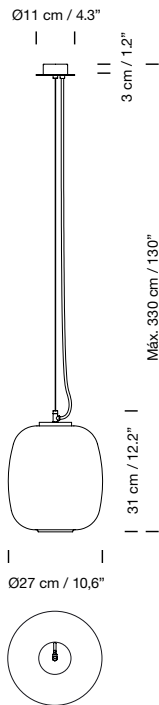

### Light source included (dimmable):

Built-in LED: 40 W

1959  
**Globo Cesta**  
 Miguel Milá

**Description**

White opal glass lampshade. Black metallic circular canopy.

**Code**

CESPA01

**ex-VAT**