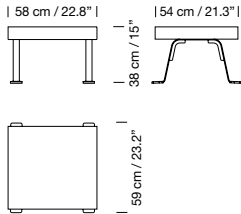

1957 Digamma Ottoman

Ignazio Gardella

Upholstered	Code	ex-VAT
Customer's fabric ^[1]	DIGFB01	1.325 €
Gabriel Step or Gabriel Select fabric	DIGFB02	1.455 €
Gabriel Passion, Gabriel Focus, Gabriel Focus Melange or Gabriel Grain fabric	DIGFB03	1.500 €

Black metallic legs and polished brass feet.

Upholstered seat.

Plain fabric measures: 0,85 m / 5.47 yd long by 1,40 m / 1.53 yd wide.

^[1]To be validated by S&C.

On special request also available in CMHR foam with a 5% price increase.