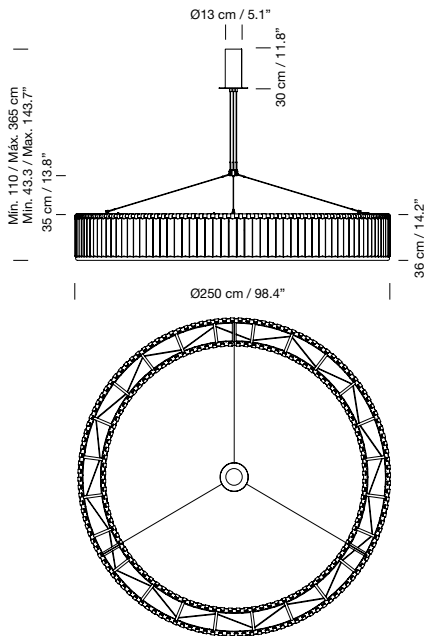

1992

Estadio 250 1 soporte

Miguel Milá

Description

Black metal structure with glass block lampshade. 1 support hanging system.

Code

ESTPE01

ex-VAT

16.015 €

Light source

LED bulb: 12 W - 2.700 K

Code

6BOM41

ex-VAT

30 €

The structure is delivered in 2 parts.
Stainless steel structure hanging system.
Satin nickel canopy included.
Electric cable length: 4 m / 157.5"
Weight: 330 Kg / 727.5 lb

Recommended light source (not included):

24 x LED bulb: 12 W / E27 / (Max. hgt. 155 mm / 6.1")

1992