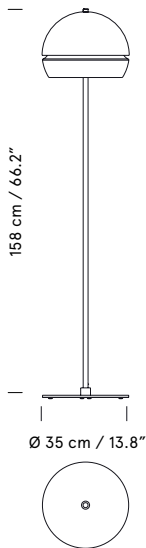

2021
Fontana Alta
André Ricard

Description	Code	ex-VAT
Metal structure and lampshade in glossy white grey finish.	FOTSA01	1.395 €
White translucent lower diffuser. Dimmer and switch incorporated into the luminaire.		
Light source included (dimmable): Built-in LED: 40 W