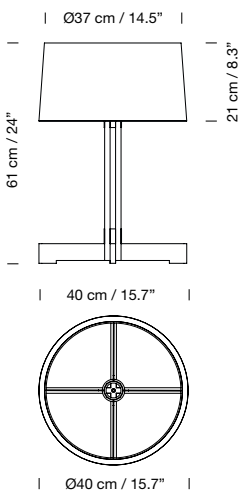

1973
FAD
Miguel Milá

Description

Natural oak wood structure. White linen lampshade.

Code

FADTB01

ex-VAT

705 €

Dimmer included.

Light source included (dimmable):

LED bulb: 4,5 W / E27 / (Max. hgt. 105 mm / 4.1")