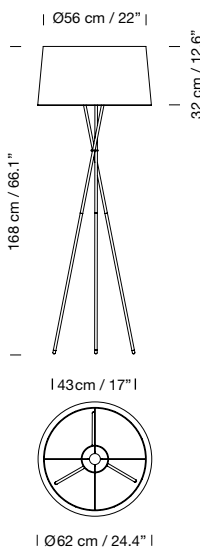

1997 Trípode G5

Santa & Cole Team

New finish

Ribbon lampshade

	Code	ex-VAT
Natural	TRISA01	590 €
Red-amber	TRISA02	590 €
Black	TRISA03	590 €
Terracotta Raw Color	TRISA04	610 €
Mustard Raw Color	TRISA05	610 €
Green Raw Color	TRISA06	610 €
Diplomática stripe	TRISA07	610 €
Bretona stripe	TRISA08	610 €

Black metal structure.
Dimmer included.

Contract version available for this product. Contact us for further details.

Light source included (dimmable):

LED bulb: 12 W / E27 / (Max. hgt. 160 mm / 6.3")