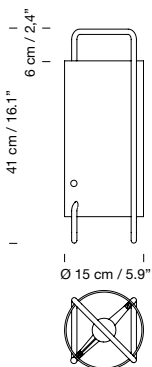

1961
Asa
Miguel Milá

Structure

White

Black

Metallic structure with matte finish.
White opal methacrylate shade.
Switch incorporated into the luminaire.

Light source included:

LED bulb: 4,5 W / E27 / (Max. hgt. 105 mm / 4.1")

Code

ASATA01

ASATA02

ex-VAT

355 €

355 €