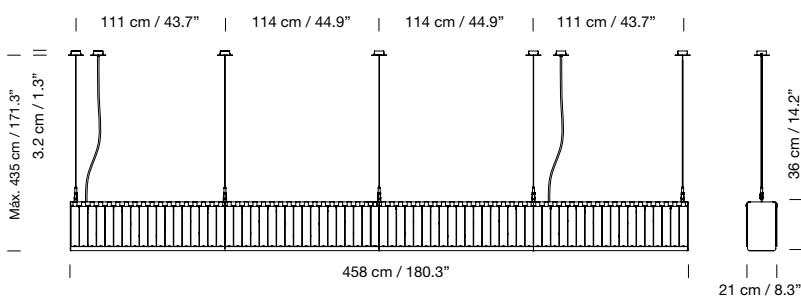

2014 Línea Estadio

Miguel Milá

A

Modules	Drawing	Code	ex-VAT
1 module	A	ESLPA01	3.215 €
2 modules	B	ESLPA02	6.135 €
3 modules	C	ESLPA03	9.055 €
4 modules	D	ESLPA04	12.270 €

Light source

	Code	ex-VAT
LED bulb: 12 W - 2.700 K	6BOM41	30 €

Black metal structure with stainless steel structure hanging system and satin nickel canopy.

Glass block lampshade.

Electric cable length: 4 m / 157.5"

Weights:

- 1 module: 52 kg / 115 lb
- 2 modules: 104 kg / 229 lb
- 3 modules: 156 kg / 344 lb
- 4 modules: 208 kg / 459 lb

Contact Santa & Cole team for other configurations.

Recommended light source (not included):

- 5 x LED bulb (per module):
- 12 W / E27 / (Max. hgt. 155 mm / 6.1")

B

C

D