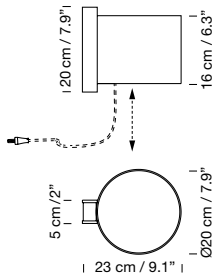

1964 TMM corto

Miguel Milá

^[1] The light is switched on/off by pulling lightly on the cable.

^[2] Lampshade with upper diffuser in white translucent methacrylate, for energy saving bulbs only.

Light source included:

LED bulb: 4,5 W / E27 / (Max. hgt. 105 mm / 4.1")

Parchment lampshade	Wood structure	Connection	Code	ex-VAT
Beige	Beech	With plug ^[1]	TMMWA01	215 €
		Direct wall	TMMWA02	200 €
	Walnut	With plug ^[1]	TMMWA03	240 €
		Direct wall	TMMWA04	220 €
White	Beech	With plug ^[1]	TMMWA05	215 €
		Direct wall	TMMWA06	200 €
	Walnut	With plug ^[1]	TMMWA07	240 €
		Direct wall	TMMWA08	220 €
White with upper diffuser in white translucent methacrylate ^[2]	Beech	Direct wall	TMMWA09	220 €
	Walnut	Direct wall	TMMWA10	240 €