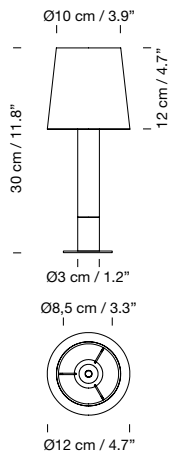

1994

Básica Mínima

Santiago Roqueta,
Santa & Cole Team

Lampshade / Base	Code	ex-VAT
Stitched beige parchment / Bronze	BAMTA01	320 €
Natural ribbon / Nickel	BAMTA02	320 €

Birch wood column with metallic base.
Metal disc Ø 8,5 cm / 3.3".

Contract version available for this product. Contact us for further details.

Light source included:

LED bulb: 6,5 W / E14 / (Max. hgt. 85 mm / 3.3")

2021