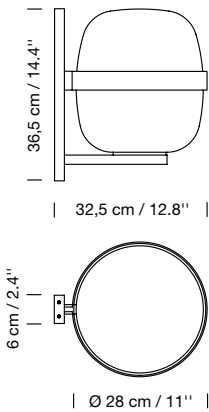

1962 Wally Cesta

Miguel Milá

New product

Metallic structure	Code	ex-VAT
Matte black	WALWB01	610 €
Matte white	WALWB02	610 €

White opal polyethylene lampshade.
Suitable for outdoor use.

Light source included:
LED bulb: 12 W / E27 / (Max. Hgt. 130 mm / 5.1")