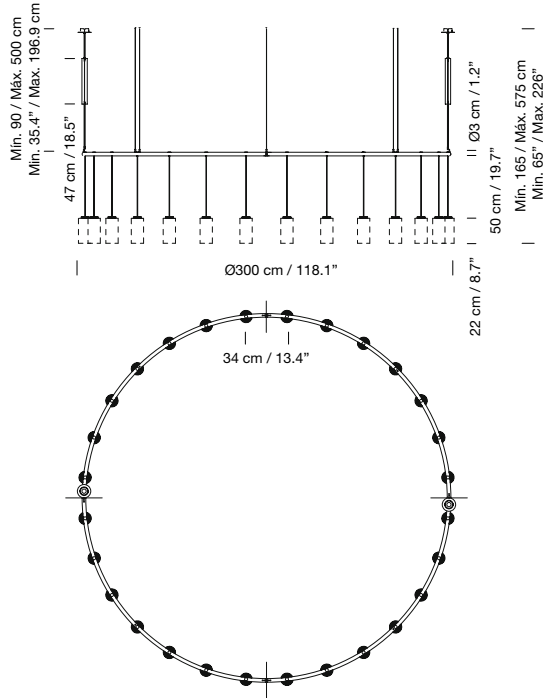

2010 Cirio Circular M

Antoni Arola

Circular canopy