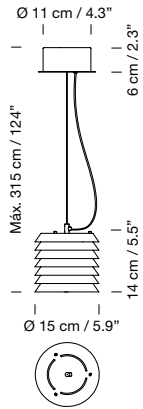

1955

Maija 15

Ilmari Tapiovaara

Metallic lampshades

White
Nude rose

Code

MAIPA01
MAIPA02

ex-VAT

710 €
760 €

Diffuser in white translucent glass.

White metallic circular canopy included.

Suitable for dimming 1-10V. (Not included external dimmer switch 1-10V).

Electric cable length: 3 m / 118.1"

Weight: 1,4 kg / 3.1 lb

Light source included (dimmable):

Built-in LED: 6 W

1955