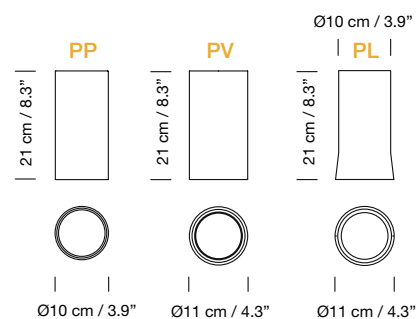

Lampshades