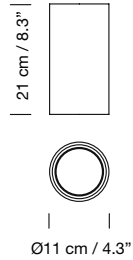

2010 Cirio Circular L

Antoni Arola

Lampshades

PP

PV

PL

Lampshade	Black metal canopy	Code	ex-VAT
White porcelain (PP)	Circular: Dimming DALI / DSI / SWITCH DIM	CIRPC01	14.120 €
	Rectangular: Dimming 1-10V	CIRPC02	14.135 €
	Rectangular: Dimming DALI	CIRPC02D	14.135 €
White opal glass (PV)	Circular: Dimming DALI / DSI / SWITCH DIM	CIRPC03	13.490 €
	Rectangular: Dimming 1-10V	CIRPC04	13.505 €
	Rectangular: Dimming DALI	CIRPC04D	13.505 €
Polished brass (PL)	Circular: Dimming DALI / DSI / SWITCH DIM	CIRPC05	18.950 €
	Rectangular: Dimming 1-10V	CIRPC06	18.965 €
	Rectangular: Dimming DALI	CIRPC06D	18.965 €

Circular canopy