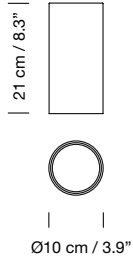

2010 Cirio Circular L

Antoni Arola

Lampshades

PP