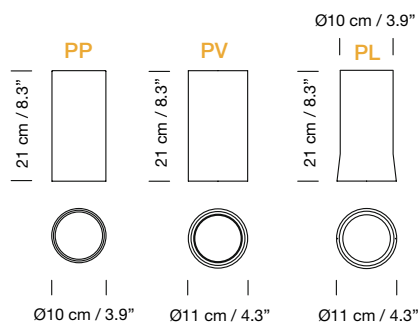

2015
Cirio Chandelier M
Antoni Arola

Lampshade	Dimming	Code	ex-VAT
White porcelain (PP)	1-10V	CIHPB01	10.300 €
	DALI	CIHPB01D	10.300 €
White opal glass (PV)	1-10V	CIHPB02	9.850 €
	DALI	CIHPB02D	9.850 €
Polished brass (PL)	1-10V	CIHPB03	13.750 €
	DALI	CIHPB03D	13.750 €

Capsule with LED module, translucent white diffuser and heat sink finished in matte black.

Black aluminium circular structure $\varnothing$ 130 cm / 51.2" for 30 light sources.

Black metallic circular canopy included with power supply incorporated.

2 hanging system options:

- Direct cable to canopy (A)
- Direct cable to ceiling (B)

Suitable for dimming 1-10V / DALI.

(Not included external dimmer switch 1-10V / DALI).

Electric cable length: 5 m / 196.8"

Weight (with porcelain lampshade): 35 kg / 77 lb

Light sources included (dimmable):

30 x Built-in LED: 5,7 W

Lampshades