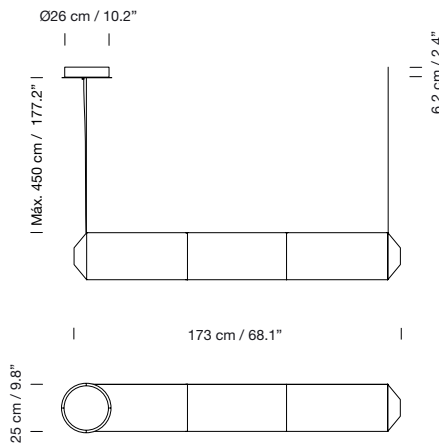

Electric cable length: 5 m / 196.1'

Weight: 6 Kg / 13.2 lb

**Light source included (dimmable):**

Built-in LED: 100 W

A

B