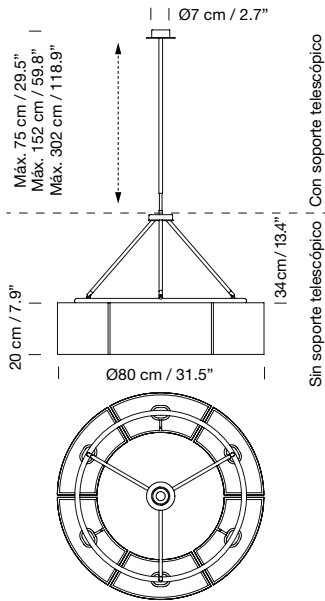

2003 Sexta

Miguel Milá

White translucent PVC lampshades.
Chrome-plated structure, pendulous and telescopic support which allows you to define the height at installation.
Chrome-plated metallic circular canopy included.
Suitable for side entry adaptor.
Weight: 6 Kg / 13.2 lb

Light source included:

6 x LED bulb: 12 W / E27 / (Max. hgt. 115 mm / 4.5")

Telescopic tube	6 Lower discs (optional)	Code	ex-VAT
Máx. 75 cm / 29.5"	–	SXTPA01	1.875 €
Máx. 75 cm / 29.5"	Translucent opal methacrylate	SXTPA02	2.055 €
Máx. 152 cm / 59.8"	–	SXTPA03	1.885 €
Máx. 152 cm / 59.8"	Translucent opal methacrylate	SXTPA04	2.065 €
Máx. 302 cm / 118.9"	–	SXTPA05	2.025 €
Máx. 302 cm / 118.9"	Translucent opal methacrylate	SXTPA06	2.205 €
Without telescopic tube	–	SXTPA07	1.695 €
Without telescopic tube	Translucent opal methacrylate	SXTPA08	1.875 €