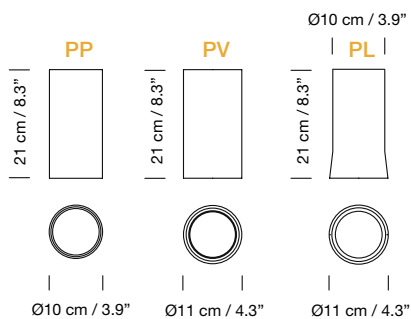

Lampshades

Examples of composition

	ex-VAT
CIF11 + 12 HEL03 + 12 CIP01	4.105 €
CIF22 + 6 HEL08 + 6 CIP05	2.595 €
CIF12 + 8 HEL08 + 8 CIP06	4.185 €

Lampshade	Code	ex-VAT
White porcelain (PP)	CIP01	150 €
White opal glass (PV)	CIP05	135 €
Polished brass (PL)	CIP06	265 €

Multiple canopy	Dimming	Code	ex-VAT
Black surface	1-10 V	CIF11	745 €
	DALI	CIF11-DALI	745 €
White surface	1-10 V	CIF12	745 €
	DALI	CIF12-DALI	745 €
White built-in	1-10 V	CIF22	795 €
	DALI	CIF22-DALI	795 €

LED capsule with electric black cable	Code	ex-VAT
3 m / 118.1"	HEL03	130 €
8 m / 315"	HEL08	165 €

Capsule with LED module, translucent white diffuser and heat sink with black matte finish.
Circular ceiling plate with power supply incorporated for a minimum of 6 and a maximum of 12 light sources.
Suitable for dimming 1-10V / DALI.
(Not included external dimmer switch 1-10V / DALI).
Electric cable length: 3 m / 118.1" - 8 m / 315"
Weight (with porcelain lampshade): 8 Kg / 17.5 lb

Light source included (dimmable):

Built-in LED: 7,7 W