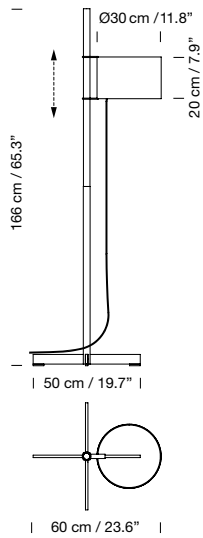

1961 TMM

Miguel Milá

Wooden structure	Parchment lampshade	Code	ex-VAT
Beech	Beige	TMMSA01	630 €
	White	TMMSA02	630 €
	White with upper diffuser ^[1]	TMMSA03	670 €
Cherry	Beige	TMMSA04	645 €
	White	TMMSA05	645 €
	White with upper diffuser ^[1]	TMMSA06	685 €
Walnut	Beige	TMMSA07	700 €
	White	TMMSA08	700 €
	White with upper diffuser ^[1]	TMMSA09	740 €
Natural oak	Beige	TMMSA10	645 €
	White	TMMSA11	645 €
	White with upper diffuser ^[1]	TMMSA12	685 €
Black oak	Beige	TMMSA13	645 €
	White	TMMSA14	645 €
	White with upper diffuser ^[1]	TMMSA15	685 €

Height-adjustable lampshade.

The lampshade is delivered with cable, bulb socket and fastening system to the structure.

The light is switched on/off by pulling lightly on the cable.

^[1] White translucent methacrylate upper diffuser for energy saving bulbs only.

Contract version available for this product. Contact us for further details.

Light source included:

LED bulb: 12 W / E27 / (Max. hgt. 125 mm / 4.9")