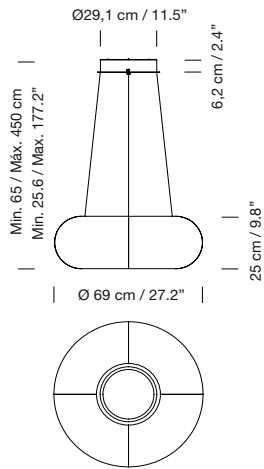

2017 Tekiò Circular P4

Anthony Dickens

Description

P4 structure metal. Washi Japanese paper P4 shade.
White grey metallic canopy with power supply incorporated.

Code

TKCPB01

ex-VAT

2.445 €

Suitable for dimming 1-10V. (Not included external dimmer switch 1-10V).
Warm dim control 2200K – 2700K.
Methacrylate inner diffuser.
Electric cable length: 5 m / 196.1'
Weight: 5,5 Kg / 12.1 lb

Light source included (dimmable):

Built-in LED: 72 W