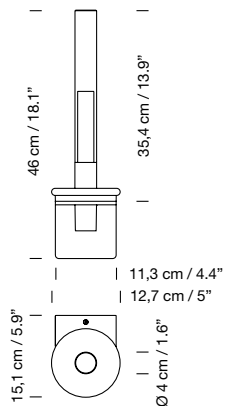

2021

Sylvestrina

Enric Sòria, Jordi Garcés

Description

Transparent Pyrex glass lampshade. White translucent diffuser. Glossy black metal base.

Code

SYLWA01

ex-VAT

355 €

Suitable for dimming 1-10V. (Not included external dimmer switch 1-10V).

Light source included (dimmable):

LED bulb: (S&C DC bulb) 2,2 W