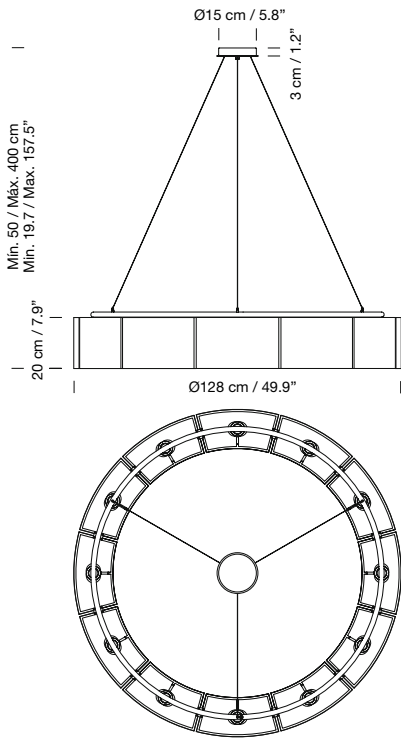

2014

**Sexta 12**

Miguel Milá

Structure and circular canopy	12 Lower discs (optional)	Code	ex-VAT
Chrome-plated	—	SXTPB01	3.460 €
Chrome-plated	Translucent opal methacrylate	SXTPB02	3.725 €

Hanging system of 1 support.  
12 white translucent PVC lampshades.  
Weight: 8,2 kg / 18.1 lb