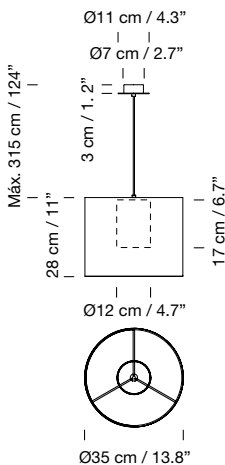

2017 Moaré Liviana S

Antoni Arola

Metallic Sisisí canopy	Cable	Code	ex-VAT
Satin nickel	Black	MOLPA01	345 €
Textured white finish	White	MOLPA02	340 €
Textured white finish	Black	MOLPA03	340 €
Textured black finish	Black	MOLPA04	350 €

Light source

LED bulb: 12 W - 2.700 K

Code	ex-VAT
6BOM41	30 €

White polyester lampshade.
White cardboard cylindrical diffuser.
Electric cable length: 3 m / 118.1"
Weight: 4 kg / 8.8 lb

Recommended light source (not included):

LED bulb: 12 W / E27 / (Max. hgt. 155 mm / 6.1")