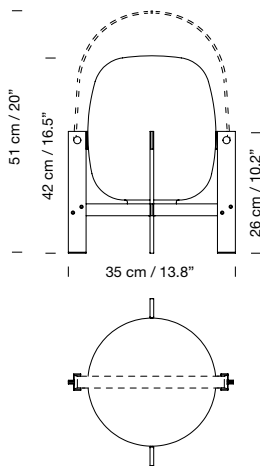

1962
Cesta Metálica
Miguel Milá

Stainless steel structure

	Code	ex-VAT
Without leather handle	CESTD01	940 €
With natural colour leather handle	CESTD02	1.180 €

White opal glass lampshade.
Dimmer included.

Light source included (dimmable):

LED bulb: 12 W / E27 / (Max. hgt. 130 mm / 5.1")