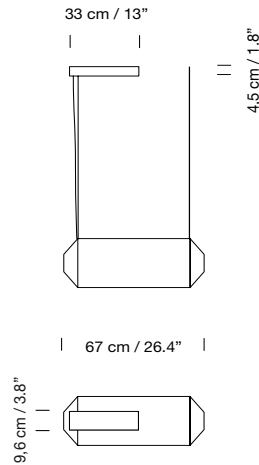

2017

Tekiò Horizontal P1

Anthony Dickens

Canopy	Code	ex-VAT
Circular (A)	TKHPA01	1.420 €
Rectangular (B)	TKHPA02	1.435 €

White grey metal P1 structure.

Washi Japanese paper P1 shade.

White grey metallic canopy with power supply incorporated.

Suitable for dimming 1-10V. (Not included external dimmer switch 1-10V).

Warm dim control 2200K – 2700K.

Methacrylate inner diffuser.

Electric cable length: 5 m / 196.1'

Weight: 3 Kg / 6.6 lb

Light source included (dimmable):

Built-in LED: 43 W

A

B