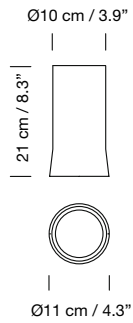

2010 Cirio Circular L

Antoni Arola

Lampshades

PP

PV

PL

Lampshade	Black metal canopy	Code	ex-VAT
White porcelain (PP)	Circular: Dimming DALI / DSI / SWITCH DIM	CIRPC01	14.120 €
	Rectangular: Dimming 1-10V	CIRPC02	14.135 €
	Rectangular: Dimming DALI	CIRPC02D	14.135 €
White opal glass (PV)	Circular: Dimming DALI / DSI / SWITCH DIM	CIRPC03	13.490 €
	Rectangular: Dimming 1-10V	CIRPC04	13.505 €
	Rectangular: Dimming DALI	CIRPC04D	13.505 €
Polished brass (PL)	Circular: Dimming DALI / DSI / SWITCH DIM	CIRPC05	18.950 €
	Rectangular: Dimming 1-10V	CIRPC06	18.965 €
	Rectangular: Dimming DALI	CIRPC06D	18.965 €

Circular canopy