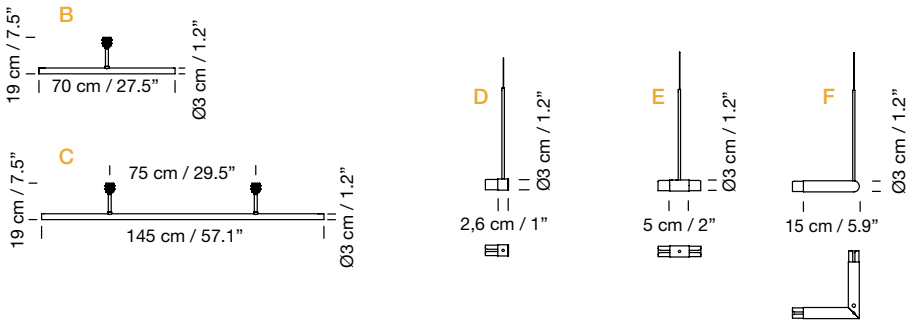

1990
Sistema Gran Fonda
Gabriel Ordeig Cole

Lampshade

Composition for 3 lampshades

Structure

Examples of composition