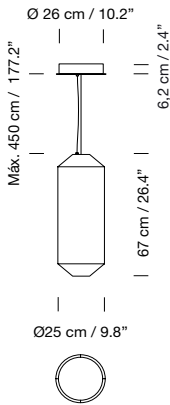

2017 Tekiò Vertical P1

Anthony Dickens

Description

Metal P1 structure. Washi Japanese paper P1 shade.
White grey metallic canopy with power supply incorporated.

Code

TKVPA01

ex-VAT

1.420 €

Suitable for dimming 1-10V. (Not included external dimmer switch 1-10V).
Warm dim control 2200K – 2700K.
Methacrylate inner diffuser.
Electric cable length: 5 m / 196.1'
Weight: 3 Kg / 6.6 lb

Light source included (dimmable):

Built-in LED: 43 W