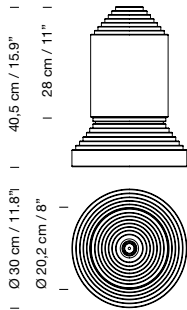

1971 Babel

Àngel Jové

Description

Alabaster column

Code

BABTA01

ex-VAT

810 €

Weight: 12,6 kg / 27.8 lb
Dimmer included.

Light source included (dimmable):

LED bulb: 12 W / E27 / (Max. hgt. 115 mm / 4.5")