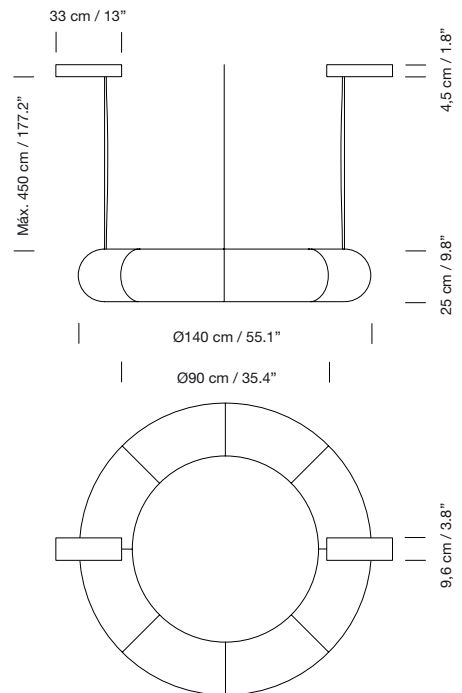

2017
Tekiò Circular P8
Anthony Dickens

Canopy	Code	ex-VAT
Circular (A)	TKCPA01	4.365 €
Rectangular (B)	TKCPA02	4.720 €

White grey metal P8 structure.
Washi Japanese paper P8 shade.
White grey metallic canopy with power supply incorporated.
Suitable for dimming 1-10V. (Not included external dimmer switch 1-10V).
Warm dim control 2200K – 2700K.
Methacrylate inner diffuser.
Electric cable length: 5 m / 196.1'
Weight: 15 Kg / 33.1 lb

Light source included (dimmable):
Built-in LED: 200 W

A

B