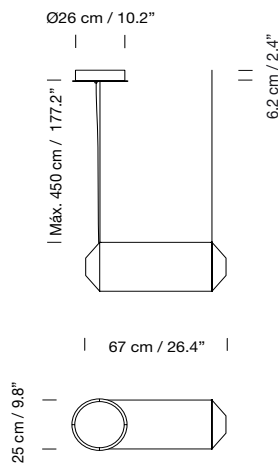

2017

Tekiò Horizontal P1

Anthony Dickens

Canopy	Code	ex-VAT
Circular (A)	TKHPA01	1.420 €
Rectangular (B)	TKHPA02	1.435 €

White grey metal P1 structure.

Washi Japanese paper P1 shade.

White grey metallic canopy with power supply incorporated.

Suitable for dimming 1-10V. (Not included external dimmer switch 1-10V).

Warm dim control 2200K – 2700K.

Methacrylate inner diffuser.

Electric cable length: 5 m / 196.1'

Weight: 3 Kg / 6.6 lb

Light source included (dimmable):

Built-in LED: 43 W

A