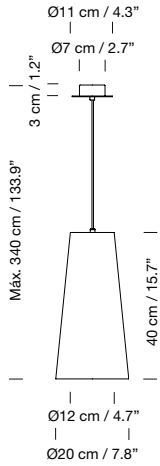

1993

Sísísí cónicas largas MT2

Gabriel Ordeig Cole

Lampshade: Stitched beige parchment		Code	ex-VAT
Metallic Sísísí canopy	Cable		
Satin nickel	Black	MT2PA01	220 €
Textured white finish	White	MT2PA02	215 €
Textured white finish	Black	MT2PA03	215 €
Textured black finish	Black	MT2PA04	225 €

Light source	Code	ex-VAT
LED bulb: 12 W - 2.700 K	6BOM41	30 €

Canopy suitable for side entry adaptor.

Weight: 0,2 Kg / 0.4 lb

Recommended light source (not included):

LED bulb: 12 W / E27 / (Max. hgt. 155 mm / 6.1")

1983