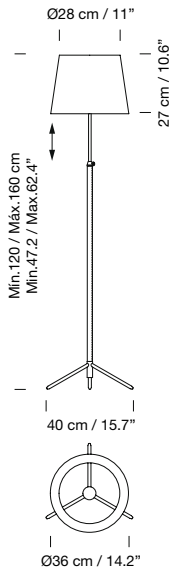

1963 Pie de Salón G3

Jaume Sans

Metallic structure	Lampshade	Code	ex-VAT
Chrome-plated	Natural ribbon	PDSSC01	820 €
	Red-amber ribbon	PDSSC02	820 €
	Black ribbon	PDSSC03	820 €
	Terracotta Raw Color ribbon	PDSSC04	835 €
	Mustard Raw Color ribbon	PDSSC05	835 €
	Green Raw Color ribbon	PDSSC06	835 €
	White linen	PDSSC07	850 €
Polished brass	Natural ribbon	PDSSC08	1.130 €
	Red-amber ribbon	PDSSC09	1.130 €
	Black ribbon	PDSSC10	1.130 €
	Terracotta Raw Color ribbon	PDSSC11	1.145 €
	Mustard Raw Color ribbon	PDSSC12	1.145 €
	Green Raw Color ribbon	PDSSC13	1.145 €
	White linen	PDSSC14	1.160 €

Shaft covered in black leather.
Height adjustable lampshade.
Dimmer included.

Light source included (dimmable):

LED bulb: 12 W / E27 / (Max. hgt. 137 mm / 5.4")