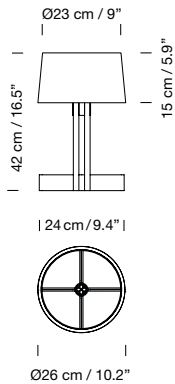

1973
FAD Menor
Miguel Milá

Description

Natural oak wood structure. White linen lampshade.

Code

FADTA01

ex-VAT

435 €

Light source included:

LED bulb: 4,5 W / E27 / (Max. hgt. 105 mm / 4.1")