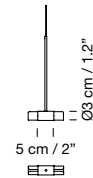

1990

Sistema Fonda

Gabriel Ordeig Cole

Lampshades

P1

P2

M1

Structure

B

C

D

E

F

Examples of composition

Satin nickel tubular structure with natural beech wood supports for 1 or 3 lampshades.

S&C satin nickel metallic canopy.

Suitable for side entry adaptor.

Maximum 1200 W per line (6A). One connection per line.

Weight structure for 3 lampshades (without lampshade): 2.7 kg / 5.9 lb

Weight structure for 18 lampshades (without lampshade): 13 kg / 29 lb

Light source included:

1 x / 3 x LED bulb: 12 W / E27 / (Max. hgt. 115 mm / 4.5")