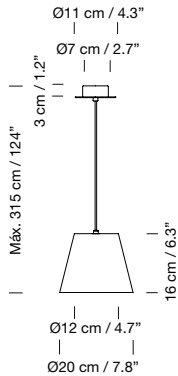

1993

Sísís cónicas PT1

Santa & Cole Team

Lampshade: Stitched beige parchment		Code	ex-VAT
Metallic Sísís canopy	Cable		
Satin nickel	Black	PT1PA01	190 €
Textured white finish	White	PT1PA02	185 €
Textured white finish	Black	PT1PA03	185 €
Textured black finish	Black	PT1PA04	195 €

Lampshade: Natural ribbon		Code	ex-VAT
Metallic Sísís canopy	Cable		
Satin nickel	Black	PT1PA05	190 €
Textured white finish	White	PT1PA06	185 €
Textured white finish	Black	PT1PA07	185 €
Textured black finish	Black	PT1PA08	195 €

Lampshade: Red-amber ribbon		Code	ex-VAT
Metallic Sísís canopy	Cable		
Satin nickel	Black	PT1PA09	190 €
Textured white finish	White	PT1PA10	185 €
Textured white finish	Black	PT1PA11	185 €
Textured black finish	Black	PT1PA12	195 €

Lampshade: Black ribbon		Code	ex-VAT
Metallic Sísís canopy	Cable		
Satin nickel	Black	PT1PA13	190 €
Textured white finish	White	PT1PA14	185 €
Textured white finish	Black	PT1PA15	185 €
Textured black finish	Black	PT1PA16	195 €

Lampshade: Terracotta Raw Color ribbon		Code	ex-VAT
Metallic Sísís canopy	Cable		
Satin nickel	Black	PT1PA17	200 €
Textured white finish	White	PT1PA18	195 €
Textured white finish	Black	PT1PA19	195 €
Textured black finish	Black	PT1PA20	205 €