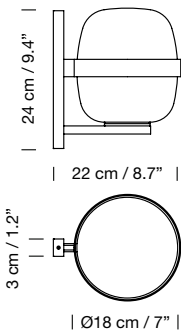

1962 Wally Cestita

Miguel Milá

Metallic structure	Code	ex-VAT
Matte black	WALWA01	370 €
Matte white	WALWA02	370 €

White opal glass lampshade.
Suitable for outdoor use.

Light source included:
LED bulb: 4,5 W / E27 / (Max. hgt. 105 mm / 4.1")