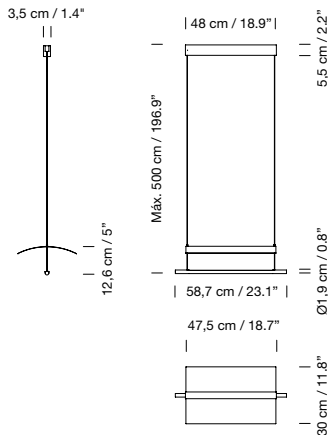

2018
Lámina 45
Antoni Arola

Dimming	Code	ex-VAT
0-10V	LAMPA01	670 €
DALI	LAMPA01D	670 €

White grey metallic shade with brilliant finish (exterior).
Black metal structure with matte finish.
Polycarbonate diffuser.
Suitable for dimming 0-10V / DALI.
(Not included external dimmer switch 0-10V / DALI).
Electric cable length: 5 m / 196.9"
Weight: 2,8 Kg / 6.2 lb

Light source included (dimmable):
Built-in LED: 18 W