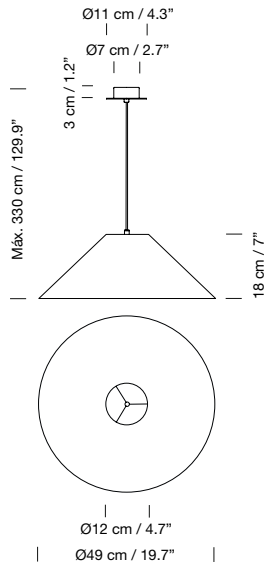

**Light source included:**

LED bulb: 4,5 W / E27 / (Max. hgt. 130 mm / 5.1")

1987

**Sisís cónicas planas MT4**

Gabriel Ordeig Cole

**New product**

Lampshade: Stitched beige parchment		Code	ex-VAT
Metallic Sisís canopy	Cable		
Satin nickel	Black	<b>MT4PA01</b>	<b>285 €</b>
Textured white finish	White	<b>MT4PA02</b>	<b>280 €</b>
Textured white finish	Black	<b>MT4PA03</b>	<b>280 €</b>
Textured black finish	Black	<b>MT4PA04</b>	<b>290 €</b>