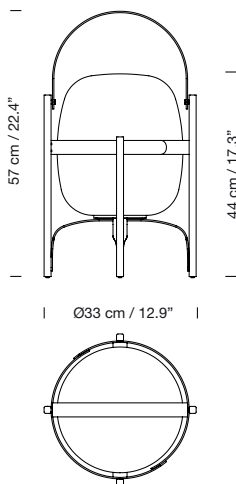

Cesta exterior

Miguel Milá

Aluminium structure

Black

Code

CESTG01

ex-VAT

680 €

Olive green

CESTG02

680 €

White opal polyethylene lampshade.
Electric cable length: 4 m / 157.5"

Light source included (dimmable):

LED bulb: 4,5 W / E27 / (Max. Hgt. 130 mm / 5.1")

CE IP 65