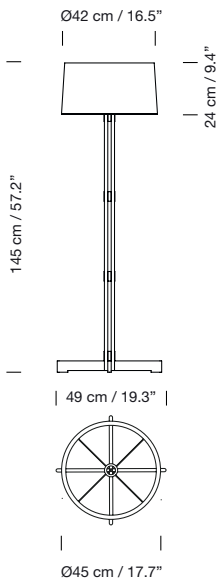

1974
FAD Fija
Miguel Milá

Description

Natural oak wood structure. White linen lampshade.

Code

FADSB01

ex-VAT

860 €

Dimmer included.

Light source included (dimmable):

LED bulb: 12 W / E27 / (Max. hgt. 130 mm / 5.1")