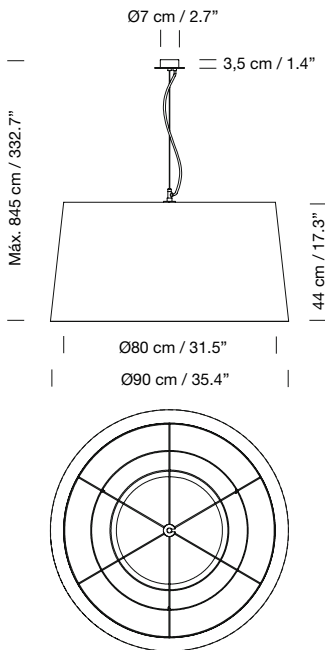

1994

GT6

Santa & Cole Team

Lampshade: White linen		Code	ex-VAT
Metallic Sisisí canopy	Cable		
Satin nickel	Black	GT6PA49	355 €
Textured white finish	White	GT6PA50	350 €
Textured white finish	Black	GT6PA51	350 €
Textured black finish	Black	GT6PA52	360 €
Satin nickel for 2 light sources	Black	GT6PA53	435 €
Textured white finish for 2 light sources	White	GT6PA54	415 €
Textured white finish for 2 light sources	Black	GT6PA55	415 €
Textured black finish for 2 light sources	Black	GT6PA56	415 €

Light source	Code	ex-VAT
LED bulb: 12 W - 2.700 K	6BOM41	30 €

2000

GT7

Santa & Cole Team

Ribbon lampshade	Circular metallic canopy	Code	ex-VAT
Natural	Black	GT7PA01	995 €
	Satin nickel	GT7PA02	1.005 €
Red-amber	Black	GT7PA03	995 €
	Satin nickel	GT7PA04	1.005 €
Black	Black	GT7PA05	995 €
	Satin nickel	GT7PA06	1.005 €
Terracotta Raw Color	Black	GT7PA07	1.060 €
	Satin nickel	GT7PA08	1.070 €
Mustard Raw Color	Black	GT7PA09	1.060 €
	Satin nickel	GT7PA10	1.070 €
Green Raw Color	Black	GT7PA11	1.060 €
	Satin nickel	GT7PA12	1.070 €

White socket assembly with black cable.

Black metal disc on the upper part: Ø 40 cm / 15.6"

and translucent white PVC diffuser disc on the lower part: Ø 60 cm / 23.7".

Canopy suitable for side entry adaptor.

Electric cable length: 8 m / 315"

Weight: 7 Kg / 15.4 lb

Light source included:

3 x LED bulb: 12 W / E27 / (Max. hgt. 137 mm / 5.4")