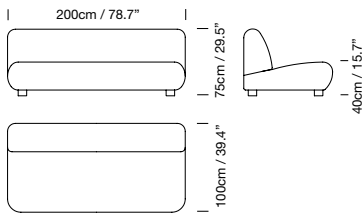

1959 Two Seat **Cadaqués** Sofa

Federico Correa
Alfonso Milá

Upholstered	Code	ex-VAT
Customer's fabric	CADFB01	3.135 €
Gabriel Step or Gabriel Select fabric	CADFB02	3.865 €
Gabriel Passion, Gabriel Focus, Gabriel Focus Melange or Gabriel Grain fabric	CADFB03	4.365 €
Gabriel Savoy	CADFB04	4.470 €

Beech wood legs with a wenge colour finish.

Plain fabric measures: 8 m / 8.75 yd long
by 1,40 m / 1.53 yd wide.

On special request also available in CMHR foam
with a 5% price increase.