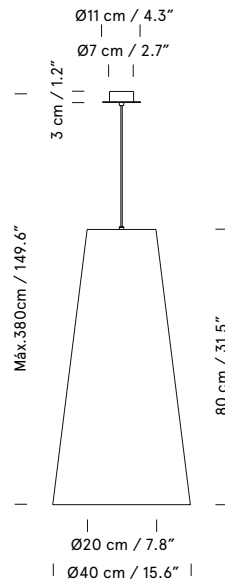

Sísísí cónicas largas GT4

Gabriel Ordeig Cole

Lampshade: Stitched beige parchment		Code	ex-VAT
Metallic Sísísí canopy	Cable		
Satin nickel	Black	GT4PA01	470 €
Textured white finish	White	GT4PA02	465 €
Textured white finish	Black	GT4PA03	465 €
Textured black finish	Black	GT4PA04	475 €

Light source	Code	ex-VAT
LED bulb: 12 W - 2.700 K	6BOM41	30 €

Canopy suitable for side entry adaptor.

Weight: 0.8 Kg / 1.7 lb

Recommended light source (not included):

LED bulb: 12 W / E27 / (Max. hgt. 155 mm / 6.1")