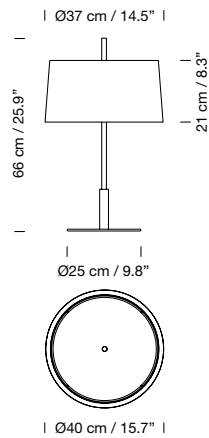

1995

Diana Menor

Federico Correa, Alfonso Milá,
Miguel Milá

Lampshade / Upper diffuser ^[1]	Metallic structure	Code	ex-VAT
White linen / Translucent white parchment	Satin nickel	DIATA01	690 €
	Shiny gold	DIATA02	785 €
Black linen / Stone parchment	Satin nickel	DIATA03	690 €
	Shiny gold	DIATA04	785 €

^[1] Upper diffuser for energy saving bulbs only.
Dimmer included.

Light source included (dimmable):

2 x LED bulb: 4,5 W / E27 / (Max. hgt. 105 mm / 4.1")

1995