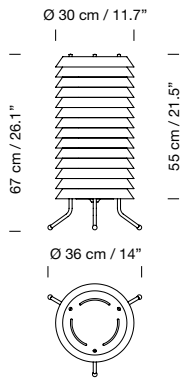

1955

Maija 30

Ilmari Tapiovaara

Description

Metallic lampshade finished in matte white. Brass legs finished in matte.

Diffuser in white translucent methacrylate.
Dimmer included.

Light source included (dimmable):

Built-in LED: 24 W

Code

MAISA01

ex-VAT

1.710 €