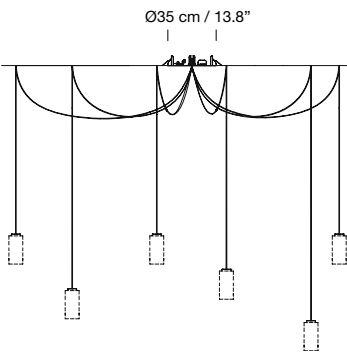

Built-in canopy