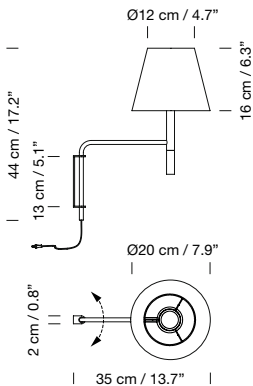

1995 BC1

Santa & Cole Team

Lampshade

Stitched beige parchment

Code

BC1WA01

ex-VAT

370 €

Natural ribbon

BC1WA02

370 €

Red-amber ribbon

BC1WA03

370 €

Black ribbon

BC1WA04

370 €

Terracotta Raw Color ribbon

BC1WA05

375 €

Mustard Raw Color ribbon

BC1WA06

375 €

Green Raw Color ribbon

BC1WA07

375 €

Satin nickel structure and beech wood handle.

Moveable arm with plug.

Dimmer included.

Light source included (dimmable):

LED bulb: 4,5 W / E27 / (Max. hgt. 105 mm / 4.1")