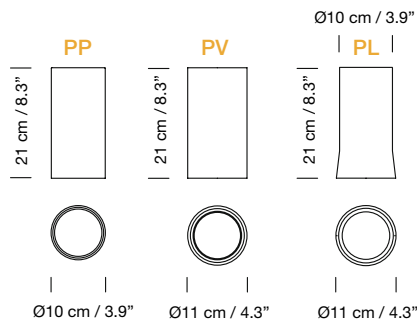

Lampshades