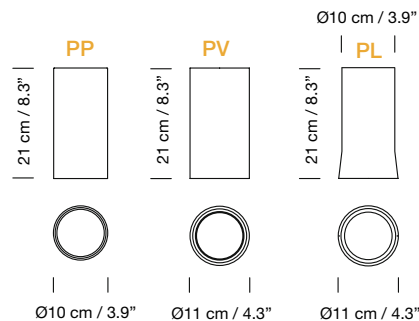

2010
Cirio Circular M
Antoni Arola

Lampshade	Black metal canopy	Code	ex-VAT
White porcelain (PP)	Circular: Dimming DALI / DSI / SWITCH DIM	CIRPB01	9.395 €
	Rectangular: Dimming 1-10V	CIRPB02	9.405 €
	Rectangular: Dimming DALI	CIRPB02D	9.405 €
White opal glass (PV)	Circular: Dimming DALI / DSI / SWITCH DIM	CIRPB03	8.975 €
	Rectangular: Dimming 1-10V	CIRPB04	8.985 €
	Rectangular: Dimming DALI	CIRPB04D	8.985 €
Polished brass (PL)	Circular: Dimming DALI / DSI / SWITCH DIM	CIRPB05	12.615 €
	Rectangular: Dimming 1-10V	CIRPB06	12.625 €
	Rectangular: Dimming DALI	CIRPB06D	12.625 €

Capsule with LED module, translucent white diffuser and heat sink with black matte finish.

Black aluminium circular structure $\varnothing$ 300 cm / 118.1" for 28 lampshades.

Suitable for dimming. (Not included external dimmer switch).

Electric cable length: 5 m / 196.8"

Weight (with porcelain lampshade): 33 Kg / 72.8 lb

Light sources included (dimmable):

Circular canopy: 28 x Built-in LED: 3,7 W

Rectangular canopy: 28 x Built-in LED: 7,7 W

Lampshades