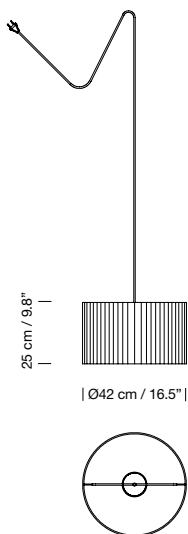

Nagoya

Ferran Freixa

Description	Code	ex-VAT
Wood strips lampshade	NAGPA01	430 €

With plug.

Electric cable length: 4 m / 157.5"

Weight: 1,1 kg / 2.4 lb

Light source included:

LED bulb: 12 W / E27 / (Max. hgt. 115 mm / 4.5")