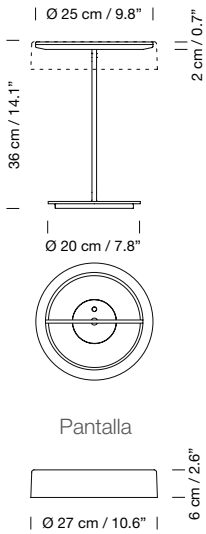

2013
Sin S
Antoni Arola

Structure	Lampshade (optional)	Code	ex-VAT
Graphite	—	SINTA01	1.220 €
	Graphite aluminium	SINTA02	1.450 €
White grey	—	SINTA03	1.220 €
	White opal methacrylate	SINTA04	1.400 €
	White grey aluminium	SINTA05	1.450 €

Metal structure with matte finish.
Dimmer and switch incorporated into the luminaire.

Light source included (dimmable):
Built-in LED: 12,5 W