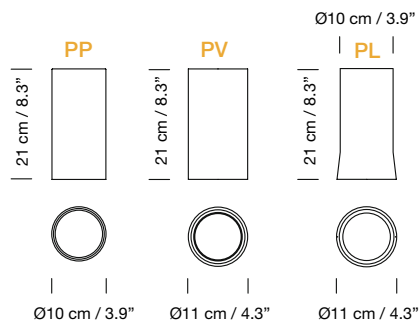

2015
Cirio Chandelier S
Antoni Arola

Lampshade	Dimming	Code	ex-VAT
White porcelain (PP)	1-10V	CIHPA01	7.150 €
	DALI	CIHPA01D	7.150 €
White opal glass (PV)	1-10V	CIHPA02	6.850 €
	DALI	CIHPA02D	6.850 €
Polished brass (PL)	1-10V	CIHPA03	9.450 €
	DALI	CIHPA03D	9.450 €

Capsule with LED module, translucent white diffuser and heat sink finished in matte black.

Black aluminium circular structure $\varnothing$ 100 cm / 39.4" for 20 light sources.

Black metallic circular canopy included with power supply incorporated.

2 hanging system options:

- Direct cable to canopy (A)
- Direct cable to ceiling (B)

Suitable for dimming 1-10V / DALI.

(Not included external dimmer switch 1-10V / DALI).

Electric cable length: 5 m / 196.9"

Weight (with porcelain lampshade): 25 Kg / 55 lb

Light sources included (dimmable):

20 x Built-in LED: 5,7 W

Lampshades