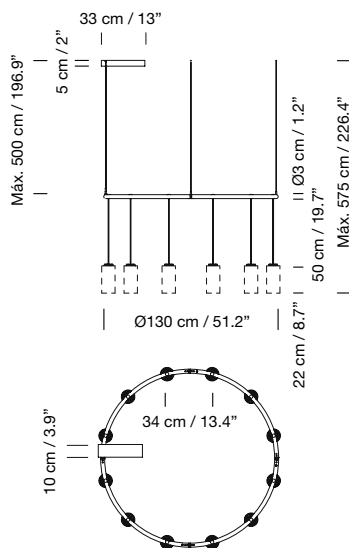

Rectangular canopy