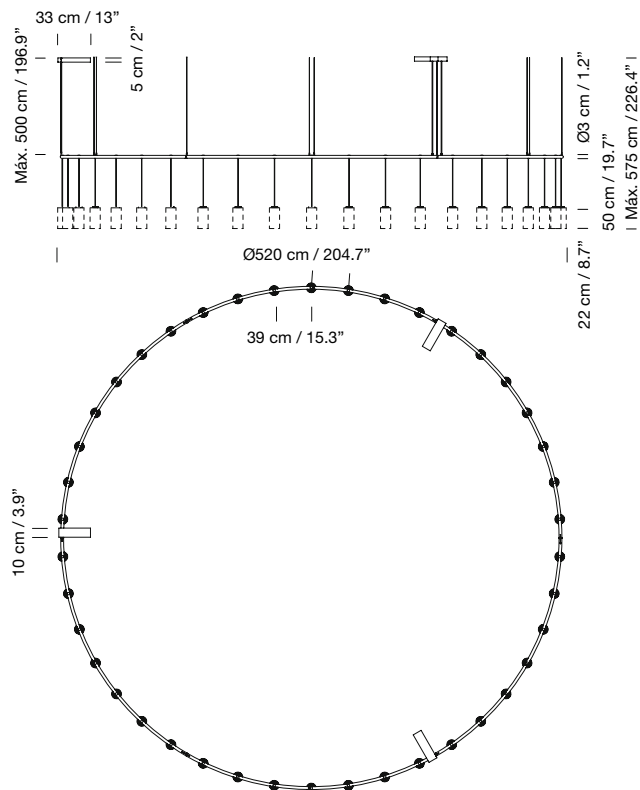

2010
Cirio Circular L
Antoni Arola

Capsule with LED module, translucent white diffuser and heat sink with black matte finish.

Black aluminium circular structure $\varnothing$ 520 cm / 204.7" for 42 lampshades.

Suitable for dimming. (Not included external dimmer switch).

Electric cable length: 5 m / 196.8"

Weight (with porcelain lampshade): 47 Kg / 103.5 lb

Light sources included (dimmable):

Circular canopy: 42 x Built-in LED: 3,7 W

Rectangular canopy: 42 x Built-in LED: 7,7 W

Rectangular canopy