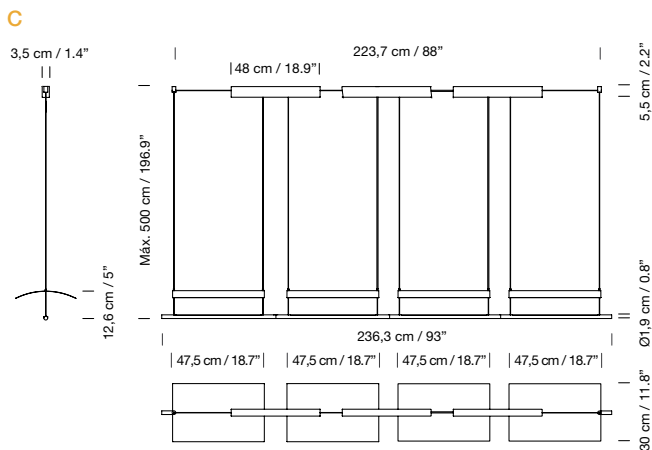

2018 Sistema Lámina 45

Antoni Arola

Modules	Dimming	Drawing	Code	ex-VAT
2 modules	0-10V	A	LAMPB01	1.250 €
	DALI	A	LAMPB01D	1.250 €
3 modules	0-10V	B	LAMPB02	1.990 €
	DALI	B	LAMPB02D	1.990 €
4 modules	0-10V	C	LAMPB03	2.730 €
	DALI	C	LAMPB03D	2.730 €

White grey metallic shade with brilliant finish (exterior).

Black metal structure with matte finish.

Polycarbonate diffuser.

Suitable for dimming 0-10V / DALI.

(Not included external dimmer switch 0-10V / DALI).

Electric cable length: 5 m / 196.9"

Weight:

2 modules: 4 kg / 8.8 lb

3 modules: 7 kg / 15.4 lb

4 modules: 10 kg / 22 lb

Contact Santa & Cole team for other configurations.

Light source included (dimmable):

2 modules: Built-in LED: 31 W

3 modules: Built-in LED: 49 W

4 modules: Built-in LED: 67 W