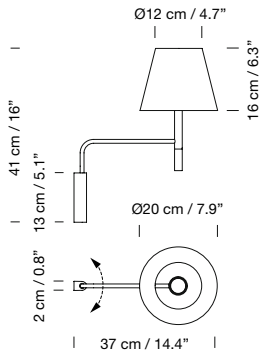

1995 BC3

Santa & Cole Team

Lampshade	Code	ex-VAT
Stitched beige parchment	BC3WA01	385 €
Natural ribbon	BC3WA02	385 €
Red-amber ribbon	BC3WA03	385 €
Black ribbon	BC3WA04	385 €
Terracotta Raw Color ribbon	BC3WA05	390 €
Mustard Raw Color ribbon	BC3WA06	390 €
Green Raw Color ribbon	BC3WA07	390 €

Satin nickel structure with moveable arm and beech wood handle.

Light source included:

LED bulb: 4,5 W / E27 / (Max. hgt. 105 mm / 4.1")