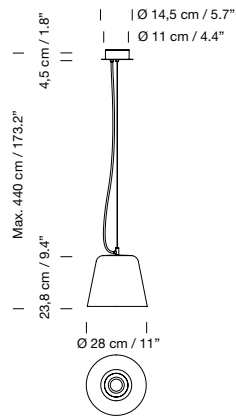

2022

Vaso

Industrial Facility

Structure and canopy	Dimming	Code	ex-VAT
White grey	1-10V	VASPA01	765 €
	DALI	VASPA01D	765 €
Black	1-10V	VASPA02	765 €
	DALI	VASPA02D	765 €
Aluminium grey	1-10V	VASPA03	765 €
	DALI	VASPA03D	765 €

Matte aluminium injection structure with integrated driver.

Primary optics with tempered glass cover.

Metallic circular canopy included.

Suitable for dimming 1-10V / DALI.

(Not included external dimmer switch 1-10V / DALI).

Electric cable length: 4 m / 157.5"

Weight: 3,5 kg / 7.7 lb

Available from April 2022.

Light source included (dimmable):

Built-in LED: 40 W