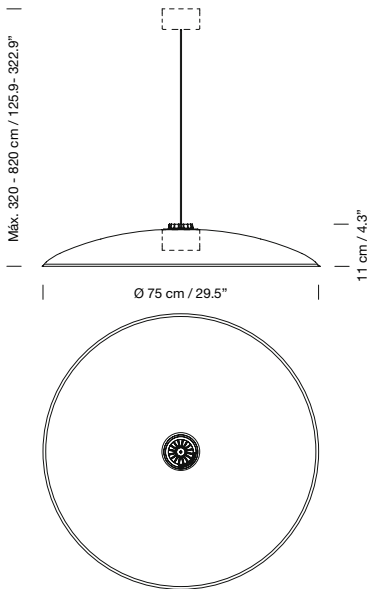

2013 HeadHat Plate L

Santa & Cole Team

Capsule with LED module, translucent white diffuser and heat sink with matte black finish.
Matte finish lampshade and translucent white diffuser.
[1] Suitable for dimming 1-10V / DALI.
(Not included external dimmer switch 1-10V / DALI).
Electric cable length: 3 m / 118.1" - 8 m / 315"
Weight: 3 kg / 6.8 lb

Light source included (dimmable):

Not dimmable: Built-in LED: 3,7 W

Dimmable: Built-in LED: 7,7 W