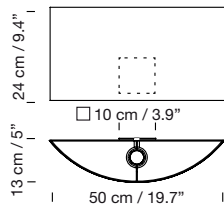

Comodín rectangular

Santa & Cole Team

Lampshade	Code	ex-VAT
Stitched beige parchment	COMWB01	225 €
Natural ribbon	COMWB02	220 €
Red-amber ribbon	COMWB03	220 €
Black ribbon	COMWB04	220 €
Terracotta Raw Color ribbon	COMWB05	240 €
Mustard Raw Color ribbon	COMWB06	240 €
Green Raw Color ribbon	COMWB07	240 €
White linen	COMWB08	235 €

Chrome-plated structure.

Light source included:

LED bulb: 4,5 W / E27 / (Max. hgt. 105 mm / 4.1")