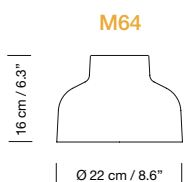

2013 HeadLed System

Santa & Cole Team

Cirio

Cirio Lampshade	Drawing	Code	ex-VAT
White porcelain	PP	CIP01	150 €
White opal glass	PV	CIP05	135 €
Polished brass	PL	CIP06	265 €

HeadHat Bowl lampshade	Drawing	Code	ex-VAT
White ceramic S	SC	HATS12	60 €
Black ceramic S	SC	HATS11	60 €
White ceramic L	LC	HATL12	120 €
Black ceramic L	LC	HATL11	120 €

HedHat Bowl

HeadHat Plate lampshade	Drawing	Code	ex-VAT
White metallic S	SM	HATS02	170 €
Hematite red metallic S	SM	HATS05	220 €
White metallic M	MM	HATM02	200 €
Hematite red metallic M	MM	HATM05	250 €
White metallic L	LM	HATL02	300 €
Hematite red metallic L	LM	HATL05	375 €

HedHat Plate

M64 lampshade	Drawing	Code	ex-VAT
White matte aluminium	M64	M6401	165 €
Black matte aluminium	M64	M6402	165 €
Polished aluminium	M64	M6403	165 €
Brass	M64	M6404	345 €
Brilliant red aluminium	M64	M6405	165 €

M64