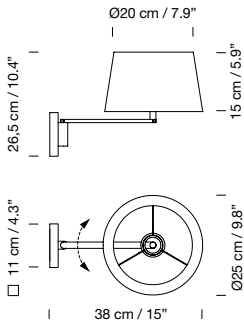

1964 Americana

Miguel Milá

Description

Satin nickel structure. White linen lampshade.

Code

AMEWA01

ex-VAT

415 €

Rotating arm.

Light source included:

LED bulb: 4,5 W / E27 / (Max. hgt. 105 mm / 4.1")