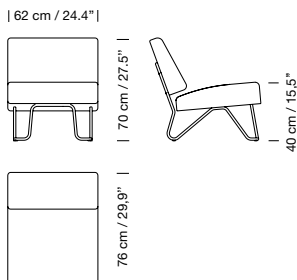

1950 Ibiza Lounge Chair

Germán Rodríguez Arias

Upholstered	Code	ex-VAT
Customer's fabric	IBIFA01	1.130 €
Gabriel Step or Gabriel Select fabric	IBIFA02	1.570 €
Gabriel Passion, Gabriel Focus or Gabriel Focus Melange	IBIFA03	1.600 €
Gabriel Savoy	IBIFA04	2.275 €

Chrome-plated steel tube structure.

Plain fabric measures: 1,40 m / 1.53 yd long (70 cm / 0.76 yd seat and 70 cm / 0.76 yd back) and 1,40 m / 1.53 yd wide.

On special request also available in CMHR foam with a 5% price increase.