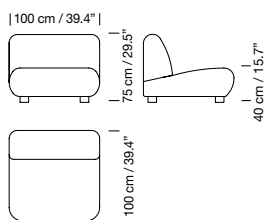

1959 Cadaqués Lounge Chair

Federico Correa
Alfonso Milá

Upholstered	Code	ex-VAT
Customer's fabric	CADFA01	2.115 €
Gabriel Step or Gabriel Select fabric	CADFA02	3.075 €
Gabriel Passion, Gabriel Focus, Gabriel Focus Melange or Gabriel Grain fabric	CADFA03	3.655 €
Gabriel Savoy	CADFA04	3.785 €

Beech wood legs with a wenge colour finish.

Plain fabric measures: 5 m / 5.47 yd long

by 1,40 m / 1.53 yd wide.

On special request also available in CMHR foam with a 5% price increase.

CE