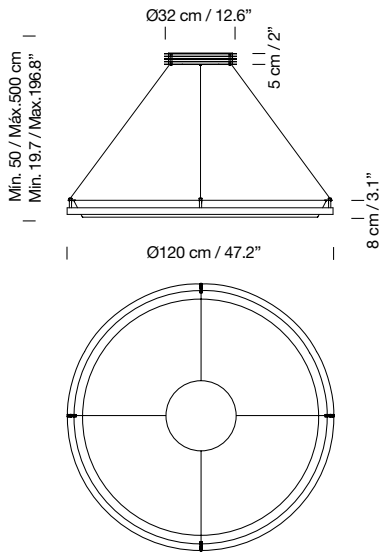

1997 Nimba 120

Antoni Arola

Stainless steel structure

structure	Dimming	Code	ex-VAT
Matte finish	1-10V	NIMPC01	5.075 €
	DALI	NIMPC01D	5.075 €
Golden finish	1-10V	NIMPC02	5.500 €
	DALI	NIMPC02D	5.500 €

White PVC lampshade.
Black metallic circular canopy included with power supply incorporated.
Suitable for dimming 1-10V / DALI.
(Not included external dimmer switch 1-10V / DALI).
Electric cable length: 5 m / 196.9"
Weight: 12,6 kg / 27.8 lb

Light source included (dimmable):

Built-in LED: 95 W