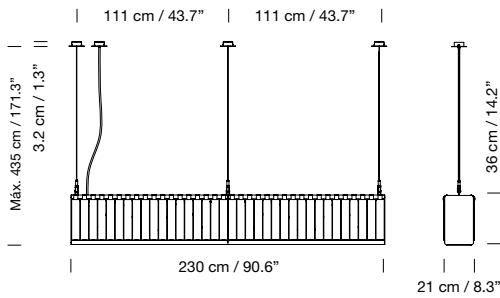

Recommended light source (not included):

- 5 x LED bulb (per module):
- 12 W / E27 / (Max. hgt. 155 mm / 6.1")

B