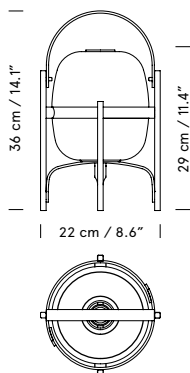

1962
Cestita
Miguel Milá

Lampshade

White opal polyethylene

Code

CESTB01

ex-VAT

350 €

White opal glass

CESTB02

350 €

Cherry wood structure.

Light source included:

LED bulb: 4,5 W / E27 / (Max. hgt. 105 mm / 4.1")

Maximum bulb diameter: 60 mm / 2.36"