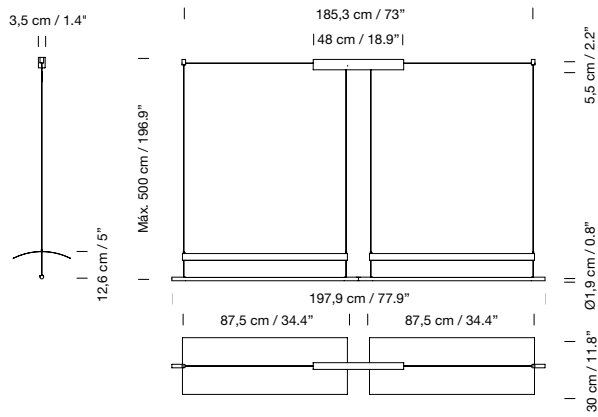

2018
Sistema Lámina 85
Antoni Arola

A