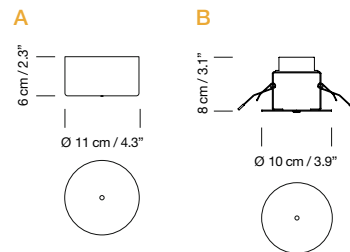

Canopies

Metallic lampshade: White

Code

ex-VAT

Surface canopy

Built-in canopy

Not dimmable

Dimmable 1-10V ^[1]

Dimmable DALI ^[1]

Not dimmable

Black

White

Black

White

Black

White

White

3 m / 118.1"

HHPPB01

480 €

8 m / 315"

HHPPB02

515 €

3 m / 118.1"

HHPPB03

480 €

8 m / 315"

HHPPB04

515 €

3 m / 118.1"

HHPPB05

515 €

8 m / 315"

HHPPB06

550 €

3 m / 118.1"

HHPPB07

515 €

8 m / 315"

HHPPB08

550 €

3 m / 118.1"

HHPPB05D

515 €

8 m / 315"

HHPPB06D

550 €

3 m / 118.1"

HHPPB07D

515 €

8 m / 315"

HHPPB08D

550 €

3 m / 118.1"

HHPPB09

495 €

8 m / 315"

HHPPB10

530 €

LED capsule with electric black cable