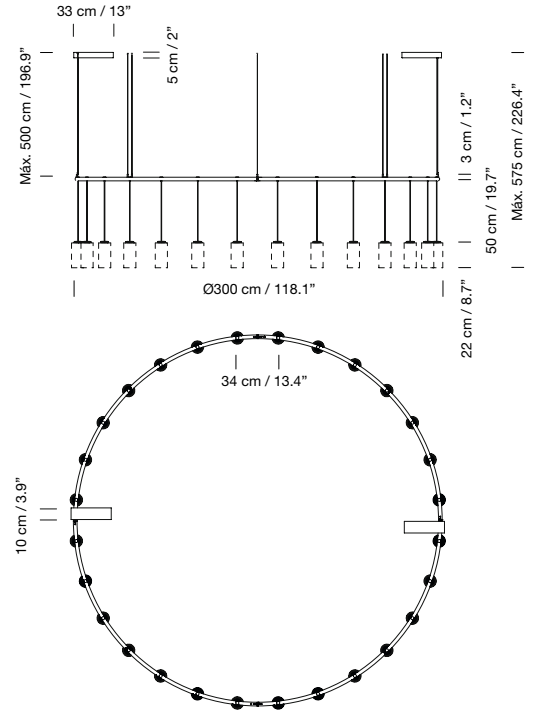

Rectangular canopy