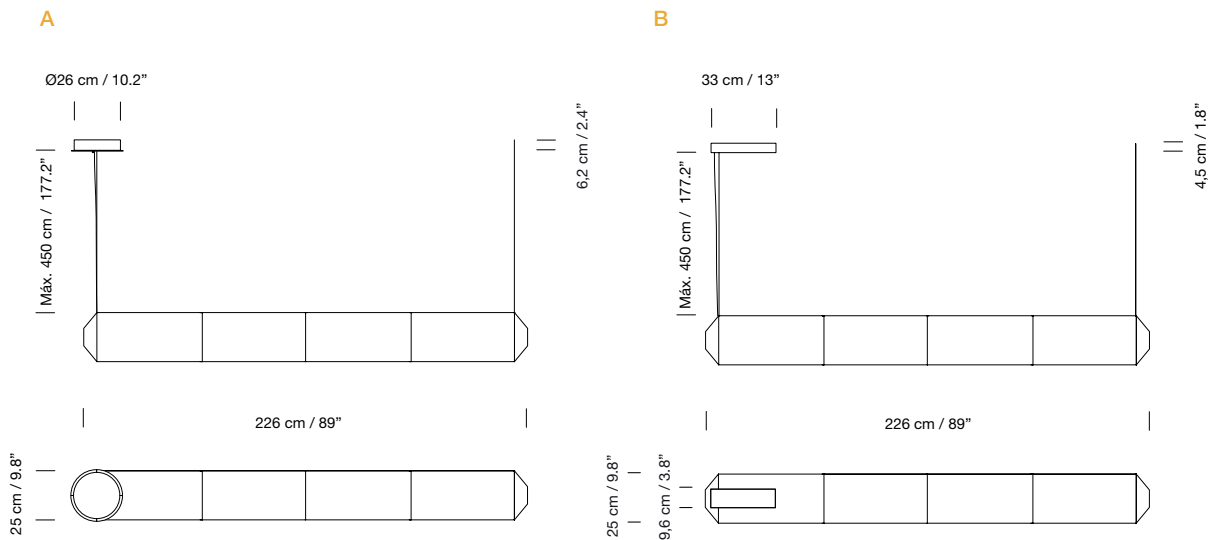

2017 Tekiò Horizontal P4

Anthony Dickens

Canopy	Code	ex-VAT
Circular (A)	TKHPD01	2.880 €
Rectangular (B)	TKHPD02	2.895 €

White grey metal P4 structure.

Washi Japanese paper P4 shade.

White grey metallic canopy with power supply incorporated.

Suitable for dimming 1-10V. (Not included external dimmer switch 1-10V).

Warm dim control 2200K – 2700K.

Methacrylate inner diffuser.

Electric cable length: 5 m / 196.1'

Weight: 7,5 Kg / 16.5 lb

Light source included (dimmable):

Built-in LED: 120 W