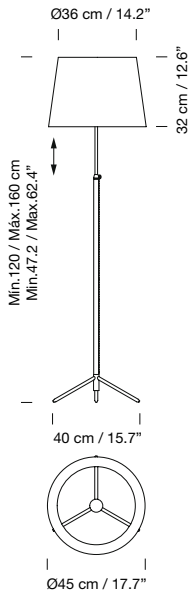

1963 Pie de Salón G1

Jaume Sans

Metallic structure	Lampshade	Code	ex-VAT
Chrome-plated	Stitched beige parchment	PDSSA01	850 €
	Natural ribbon	PDSSA02	850 €
	Red-amber ribbon	PDSSA03	850 €
	Black ribbon	PDSSA04	850 €
	Terracotta Raw Color ribbon	PDSSA05	870 €
	Mustard Raw Color ribbon	PDSSA06	870 €
	Green Raw Color ribbon	PDSSA07	870 €
	White linen	PDSSA08	880 €
Polished brass	Stitched beige parchment	PDSSA09	1.160 €
	Natural ribbon	PDSSA10	1.160 €
	Red-amber ribbon	PDSSA11	1.160 €
	Black ribbon	PDSSA12	1.160 €
	Terracotta Raw Color ribbon	PDSSA13	1.180 €
	Mustard Raw Color ribbon	PDSSA14	1.180 €
	Green Raw Color ribbon	PDSSA15	1.180 €
	White linen	PDSSA16	1.190 €

Shaft covered in black leather.
Height adjustable lampshade.
Dimmer included.

Light source included (dimmable):

LED bulb: 12 W / E27 / (Max. hgt. 137 mm / 5.4")