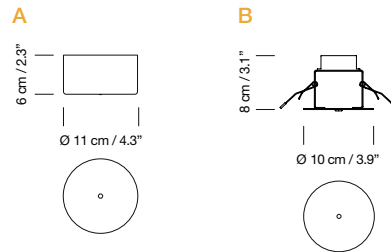

Canopies

Lampshade: White ceramic

Code

ex-VAT

Surface canopy

Built-in canopy

Not dimmable

Dimmable 1-10V [1]

Dimmable DALI [1]

Not dimmable

Black

White

Black

White

Black

White

White

3 m / 118.1"

HHBPA01

340 €

8 m / 315"

HHBPA02

375 €

3 m / 118.1"

HHBPA03

340 €

8 m / 315"

HHBPA04

375 €

3 m / 118.1"

HHBPA05

375 €

8 m / 315"

HHBPA06

410 €

3 m / 118.1"

HHBPA07

375 €

8 m / 315"

HHBPA08

410 €

3 m / 118.1"

HHBPA05D

375 €

8 m / 315"

HHBPA06D

410 €

3 m / 118.1"

HHBPA07D

375 €

8 m / 315"

HHBPA08D

410 €

3 m / 118.1"

HHBPA09

355 €

8 m / 315"

HHBPA10

390 €

LED capsule with electric black cable