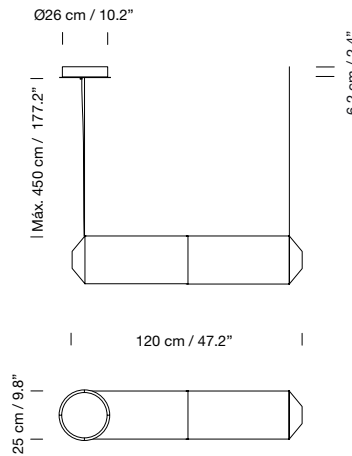

2017

Tekiò Horizontal P2

Anthony Dickens

Canopy	Code	ex-VAT
Circular (A)	TKHPB01	1.770 €
Rectangular (B)	TKHPB02	1.785 €

White grey metal P2 structure.

Washi Japanese paper P2 shade.

White grey metallic canopy with power supply incorporated.

Suitable for dimming 1-10V. (Not included external dimmer switch 1-10V).

Warm dim control 2200K – 2700K.

Methacrylate inner diffuser.

Electric cable length: 5 m / 196.1'

Weight: 4,5 Kg / 9.9 lb

Light source included (dimmable):

Built-in LED: 73 W

A