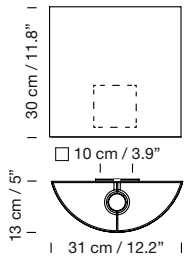

1994

Comodín cuadrado

Santa & Cole Team

Lampshade	Code	ex-VAT
Stitched beige parchment	COMWA01	210 €
Natural ribbon	COMWA02	220 €
Red-amber ribbon	COMWA03	220 €
Black ribbon	COMWA04	220 €
Terracotta Raw Color ribbon	COMWA05	240 €
Mustard Raw Color ribbon	COMWA06	240 €
Green Raw Color ribbon	COMWA07	240 €
White linen	COMWA08	235 €

Chrome-plated structure.

Light source included:

LED bulb: 4,5 W / E27 / (Max. hgt. 105 mm / 4.1")

1994