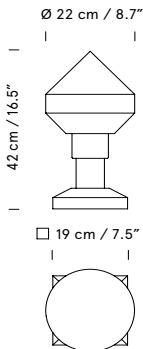

Zelete

Àngel Jové, Santiago Roqueta

Description

Alabaster structure

Code

ZELTA01

ex-VAT

810 €

Weight: 9 kg / 19,8 lb
Dimmer included.

Light source included (dimmable):

LED bulb: 12 W / E27 / (Max. hgt. 115 mm / 4.5")