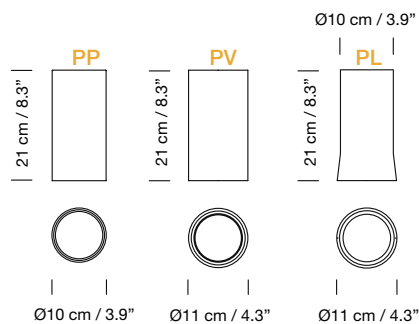

2015
Cirio Chandelier L
Antoni Arola

Lampshade	Dimming	Code	ex-VAT
White porcelain (PP)	1-10V	CIHPC01	14.355 €
	DALI	CIHPC01D	14.355 €
White opal glass (PV)	1-10V	CIHPC02	13.755 €
	DALI	CIHPC02D	13.755 €
Polished brass (PL)	1-10V	CIHPC03	18.955 €
	DALI	CIHPC03D	18.955 €

Capsule with LED module, translucent white diffuser and heat sink finished in matte black.

Black aluminium circular structure $\varnothing$ 160 cm / 63" for 40 light sources.

Black metallic circular canopy included with power supply incorporated.

2 hanging system options:

- Direct cable to canopy (A)
- Direct cable to ceiling (B)

Suitable for dimming 1-10V / DALI.

(Not included external dimmer switch 1-10V / DALI).

Electric cable length: 5 m / 196.8"

Weight (with porcelain lampshade): 50 kg / 110 lb

Light sources included (dimmable):

40 x Built-in LED: 5,7 W

Lampshades