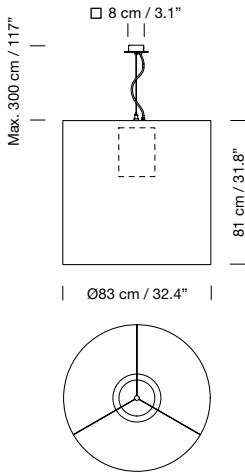

2003 Moaré X

Antoni Arola

Lampshade X	Code	ex-VAT
White	MOAPF01	1.285 €
Red	MOAPF02	1.285 €
Grey	MOAPF03	1.285 €
Black	MOAPF04	1.285 €

Structure with cylindrical acrylsatiné methacrylate diffuser.
Metallic graphite black square canopy included.
Polyester lampshade.
Electric cable length: 3 m / 118.1"
Weight: 6 kg / 13.2 lb

Light source included:

3 x LED bulb: 12 W / E27 / (Max. hgt. 130 mm / 5.1")