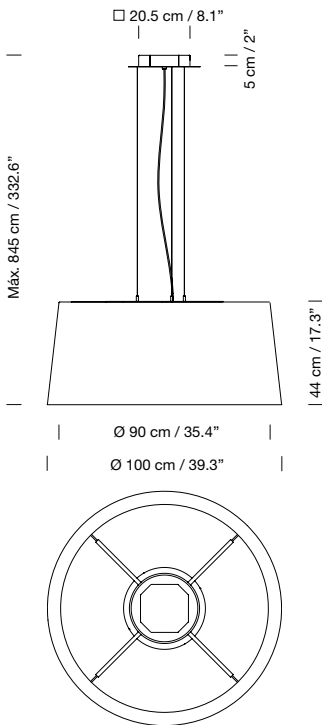

2013 GT1000

Santa & Cole Team

Ribbon lampshade

	Code	ex-VAT
Natural	GTMPA01	3.120 €
Red-amber	GTMPA02	3.120 €
Black	GTMPA03	3.120 €
Terracotta Raw Color	GTMPA04	3.190 €
Mustard Raw Color	GTMPA05	3.190 €
Green Raw Color	GTMPA06	3.190 €

Capsule with LED module, translucent white diffuser and heat sink with black matte finish.

Black metallic circular canopy.

Lower disk in white translucent PVC: Ø 83 cm / 32.7".

Suitable for dimming 1-10V.

(Not included external dimmer switch 1-10V).

Electric cable length: 8 m / 315"

Weight: 12 Kg / 26.5 lb

Light source included (dimmable):

Built-in LED: 78 W