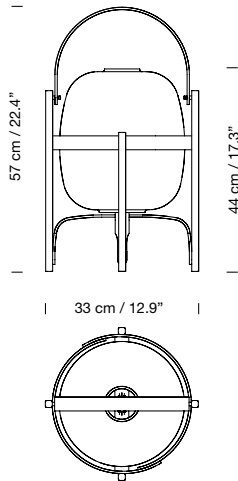

1962
Cesta
Miguel Milá

Description

Cherry wood structure. White opal glass lampshade.

Code

CESTA01

ex-VAT

720 €

Dimmer included.

Light source included (dimmable):

LED bulb: 12 W / E27 / (Max. hgt. 130 mm / 5.1")