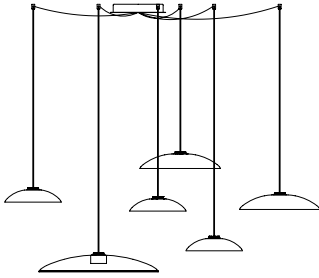

2013 HeadLed System

Santa & Cole Team