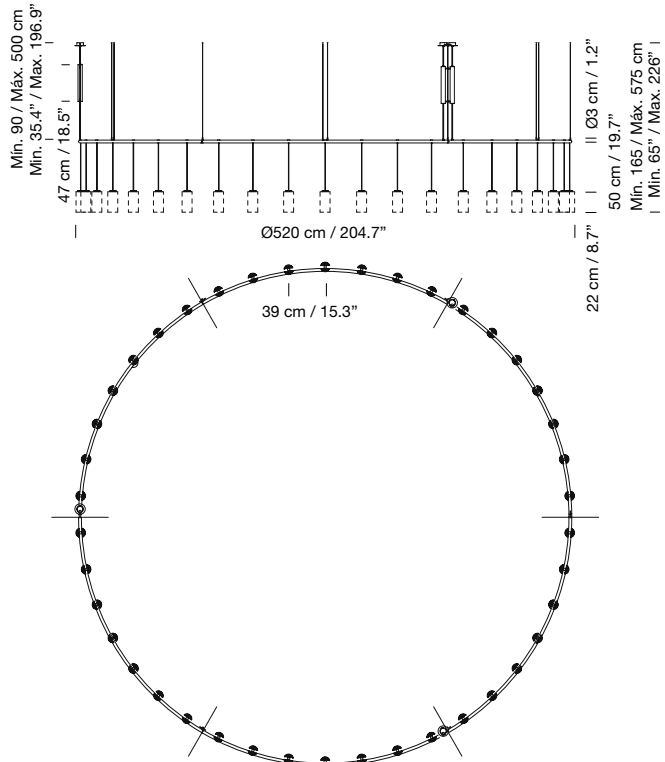

Circular canopy