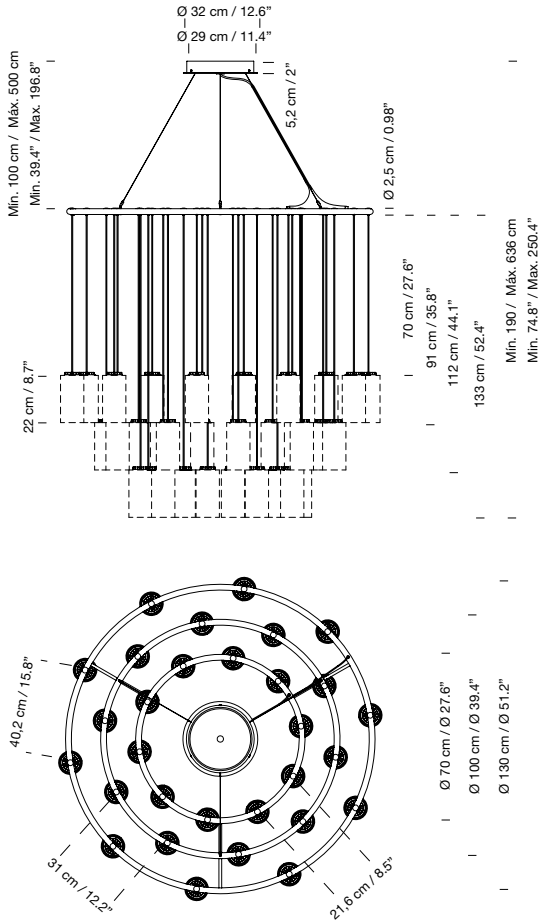

2015
Cirio Chandelier M
Antoni Arola

A