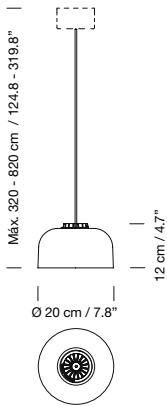

2013
HeadHat Bowl L
Santa & Cole Team

Capsule with LED module, translucent white diffuser and heat sink with matte black finish.
Matte finish interior and gloss exterior lampshade.
[1] Suitable for dimming 1-10V / DALI.
(Not included external dimmer switch 1-10V / DALI).
Electric cable length: 3 m / 118.1" - 8 m / 315"
Weight: 1,6 kg / 3.5 lb

Light source included (dimmable):

Not dimmable: Built-in LED: 3,7 W
Dimmable: Built-in LED: 7,7 W