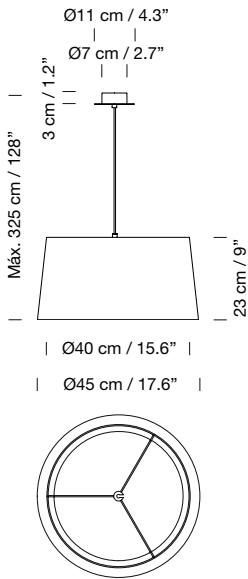

1994

GT6

Santa & Cole Team

Lower disk in translucent white PVC Ø 36 cm / 14.2".

Canopy suitable for side entry adaptor.

Electric cable length: 3 m / 118.1"

Weight: 1,7 kg / 3.7 lb

Recommended light source (not included):

1 x / 2 x LED bulb: 12 W / E27 / (Max. hgt. 130 mm / 5.1")

Lampshade: Natural ribbon

		Code	ex-VAT
Metallic Sisisi canopy	Cable		
Satin nickel	Black	GT6PA01	370 €
Textured white finish	White	GT6PA02	365 €
Textured white finish	Black	GT6PA03	365 €
Textured black finish	Black	GT6PA04	375 €
Satin nickel for 2 light sources	Black	GT6PA05	450 €
Textured white finish for 2 light sources	White	GT6PA06	430 €
Textured white finish for 2 light sources	Black	GT6PA07	430 €
Textured black finish for 2 light sources	Black	GT6PA08	430 €

Lampshade: Red-amber ribbon

		Code	ex-VAT
Metallic Sisisi canopy	Cable		
Satin nickel	Black	GT6PA09	370 €
Textured white finish	White	GT6PA10	365 €
Textured white finish	Black	GT6PA11	365 €
Textured black finish	Black	GT6PA12	375 €
Satin nickel for 2 light sources	Black	GT6PA13	450 €
Textured white finish for 2 light sources	White	GT6PA14	430 €
Textured white finish for 2 light sources	Black	GT6PA15	430 €
Textured black finish for 2 light sources	Black	GT6PA16	430 €

Lampshade: Black ribbon

		Code	ex-VAT
Metallic Sisisi canopy	Cable		
Satin nickel	Black	GT6PA17	370 €
Textured white finish	White	GT6PA18	365 €
Textured white finish	Black	GT6PA19	365 €
Textured black finish	Black	GT6PA20	375 €
Satin nickel for 2 light sources	Black	GT6PA21	450 €
Textured white finish for 2 light sources	White	GT6PA22	430 €
Textured white finish for 2 light sources	Black	GT6PA23	430 €
Textured black finish for 2 light sources	Black	GT6PA24	430 €