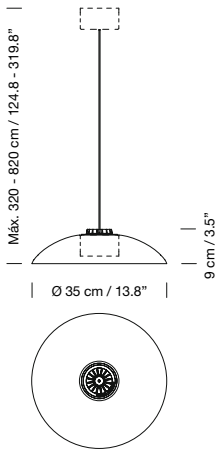

2013 HeadHat Plate S

Santa & Cole Team

Capsule with LED module, translucent white diffuser and heat sink with matte black finish.
Matte finish lampshade and translucent white diffuser.
[1] Suitable for dimming 1-10V / DALI.
(Not included external dimmer switch 1-10V / DALI).
Electric cable length: 3 m / 118.1" - 8 m / 315"
Weight: 1,5 kg / 3 lb

Light source included (dimmable):

Not dimmable: Built-in LED: 3,7 W

Dimmable: Built-in LED: 7,7 W