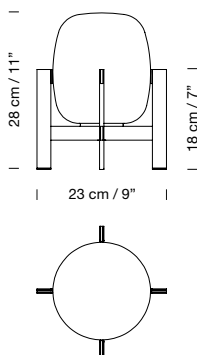

1962
Cestita Metálica
Miguel Milá

Description

Stainless steel structure. White opal glass lampshade.

Code

CESTE01

ex-VAT

815 €

Dimmer included.

Light source included (dimmable):

LED bulb: 4,5 W / E27 / (Max. hgt. 105 mm / 4.1")

Maximum bulb diameter: 60 mm / 2.36"