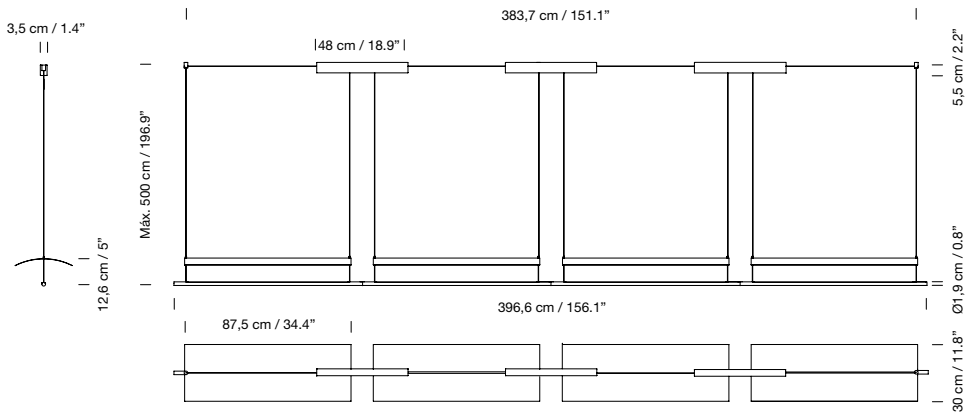

### Light source included (dimmable):

2 modules: Built-in LED: 54 W  
 3 modules: Built-in LED: 85 W  
 4 modules: Built-in LED: 116 W

2018  
**Sistema Lámina 85**  
 Antoni Arola

A

B

C

2018  
**Lámina 165**  
 Antoni Arola