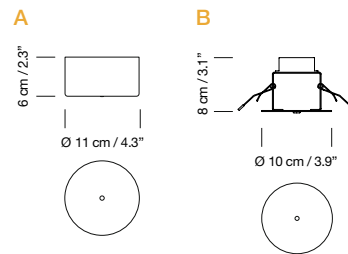

Canopies

Metallic lampshade: White

Code

ex-VAT

Surface canopy

Built-in canopy

Not dimmable

Dimmable 1-10V [1]

Dimmable DALI [1]

Not dimmable

Black

White

Black

White

Black

White

White

3 m / 118.1"

HHPPC01

580 €

8 m / 315"

HHPPC02

615 €

3 m / 118.1"

HHPPC03

580 €

8 m / 315"

HHPPC04

615 €

3 m / 118.1"

HHPPC05

615 €

8 m / 315"

HHPPC06

650 €

3 m / 118.1"

HHPPC07

615 €

8 m / 315"

HHPPC08

650 €

3 m / 118.1"

HHPPC05D

615 €

8 m / 315"

HHPPC06D

650 €

3 m / 118.1"

HHPPC07D

615 €

8 m / 315"

HHPPC08D

650 €

3 m / 118.1"

HHPPC09

595 €

8 m / 315"

HHPPC10

630 €

LED capsule with electric black cable