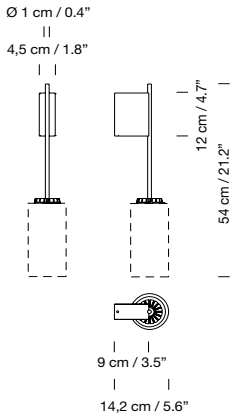

2021
Cirio
Antoni Arola