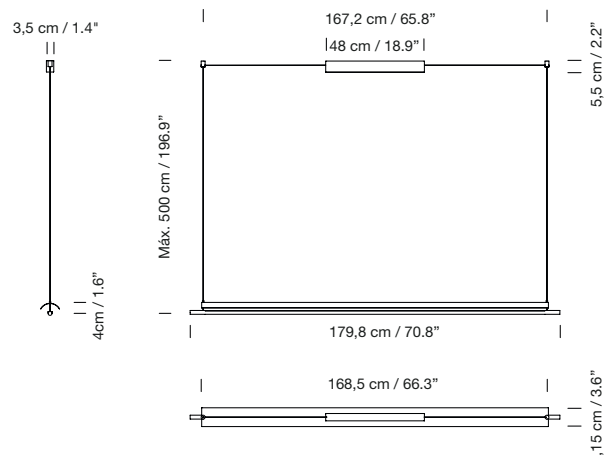

2018
Lámina 165
Antoni Arola

Dimming	Code	ex-VAT
0-10V	LAMPE01	1.080 €
DALI	LAMPE01D	1.080 €

White grey metallic shade with brilliant finish (exterior).
Black metal structure with matte finish.
Polycarbonate diffuser.
Suitable for dimming 0-10V / DALI.
(Not included external dimmer switch 0-10V / DALI).
Electric cable length: 5 m / 196.9"
Weight: 3,8 Kg / 8.4 lb

Light source included (dimmable):

Built-in LED: 54 W