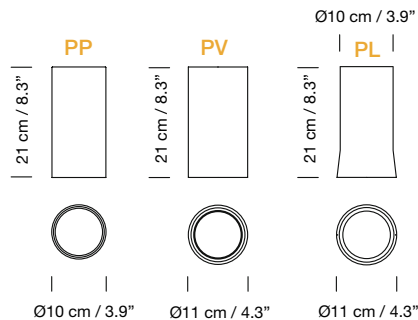

2010

Cirio Lineal 3 módulos

Antoni Arola

Lampshade	Black metallic canopy + power supply	Code	ex-VAT
White porcelain (PP)	Circular (20 W): Dimming DALI / DSI / SWITCH DIM	CILPC01	7.135 €
	Rectangular: Dimming 1-10V	CILPC02	7.140 €
	Rectangular: Dimming DALI	CILPC02D	7.140 €
White opal glass (PV)	Circular (20 W): Dimming DALI / DSI / SWITCH DIM	CILPC03	6.910 €
	Rectangular: Dimming 1-10V	CILPC04	6.915 €
	Rectangular: Dimming DALI	CILPC04D	6.915 €
Polished brass (PL)	Circular (20 W): Dimming DALI / DSI / SWITCH DIM	CILPC05	8.860 €
	Rectangular: Dimming 1-10V	CILPC06	8.865 €
	Rectangular: Dimming DALI	CILPC06D	8.865 €

Capsule with LED module, translucent white diffuser and heat sink with black matte finish.

Black aluminium structure.

Suitable for dimming. (Not included external dimmer switch).

Electric cable length: 5 m / 196.8"

Weight (with canopy and porcelain lampshade): 16,5 kg / 36.4 lb

Contact Santa & Cole team for other configurations.

Light source included (dimmable):

Circular canopy: 15 x Built-in LED: 3,7 W

Rectangular canopy: 15 x Built-in LED: 7,7 W

Lampshades