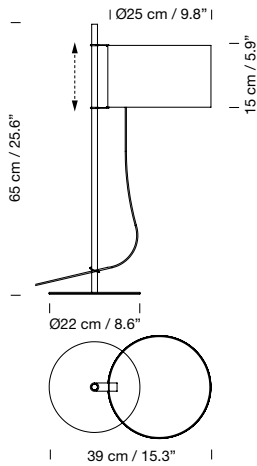

1996
TMD
Miguel Milá

Description

Satin nickel structure. Height-adjustable white linen lampshade.

Code

TMDTA01

ex-VAT

375 €

Adjustable-height.

The light is switched on/off by pulling lightly on the cable.

Contract version available for this product. Contact us for further details.

Light source included:

LED bulb: 4,5 W / E27 / (Max. hgt. 105 mm / 4.1")