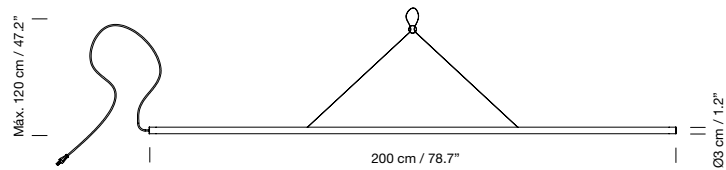

1976
La Colilla
Carles Riart

Description	Code	ex-VAT
Methacrylate diffuser tube	COLPA01	300 €

Plug without switch.
Electric cable length: 3 m / 118.1"
Weight: 1 kg / 2.2 lb

Light source included:
Neon bulbs strip 6 W