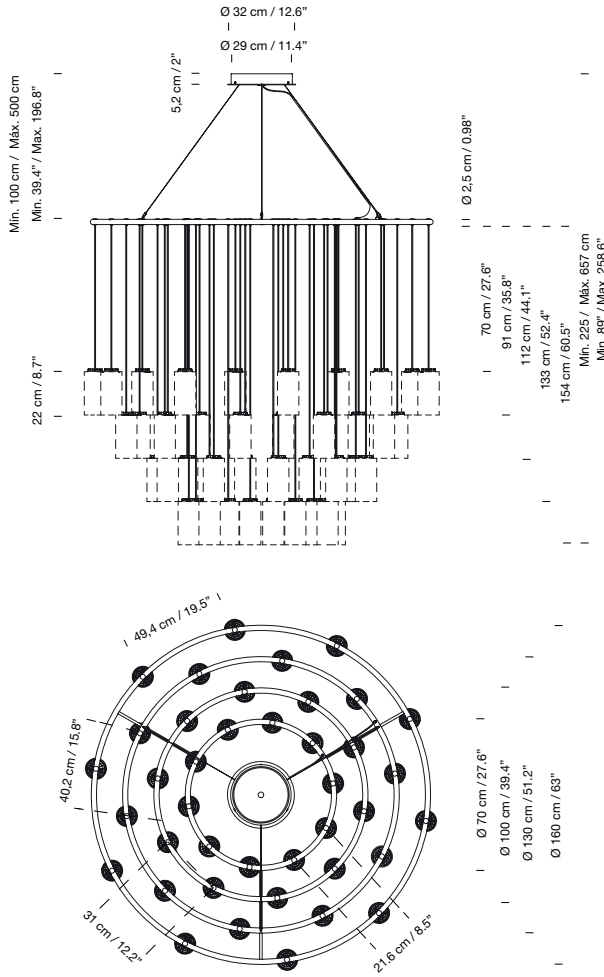

2015
Cirio Chandelier L
Antoni Arola

A