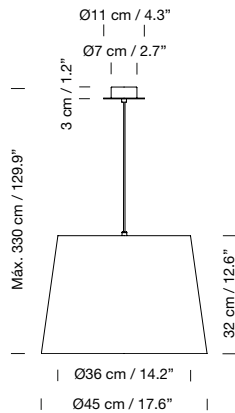

1993

Sísís cónicas GT1

Santa & Cole Team

Lampshade: Stitched beige parchment		Code	ex-VAT
Metallic Sísís canopy	Cable		
Satin nickel	Black	GT1PA01	295 €
Textured white finish	White	GT1PA02	290 €
Textured white finish	Black	GT1PA03	290 €
Textured black finish	Black	GT1PA04	300 €
Satin nickel for 2 light sources	Black	GT1PA05	375 €
Textured white finish for 2 light sources	White	GT1PA06	355 €
Textured white finish for 2 light sources	Black	GT1PA07	355 €
Textured black finish for 2 light sources	Black	GT1PA08	355 €

Lampshade: Natural ribbon		Code	ex-VAT
Metallic Sísís canopy	Cable		
Satin nickel	Black	GT1PA09	290 €
Textured white finish	White	GT1PA10	285 €
Textured white finish	Black	GT1PA11	285 €
Textured black finish	Black	GT1PA12	295 €
Satin nickel for 2 light sources	Black	GT1PA13	370 €
Textured white finish for 2 light sources	White	GT1PA14	350 €
Textured white finish for 2 light sources	Black	GT1PA15	350 €
Textured black finish for 2 light sources	Black	GT1PA16	350 €

Lampshade: Red-amber ribbon		Code	ex-VAT
Metallic Sísís canopy	Cable		
Satin nickel	Black	GT1PA17	290 €
Textured white finish	White	GT1PA18	285 €
Textured white finish	Black	GT1PA19	285 €
Textured black finish	Black	GT1PA20	295 €
Satin nickel for 2 light sources	Black	GT1PA21	370 €
Textured white finish for 2 light sources	White	GT1PA22	350 €
Textured white finish for 2 light sources	Black	GT1PA23	350 €
Textured black finish for 2 light sources	Black	GT1PA24	350 €