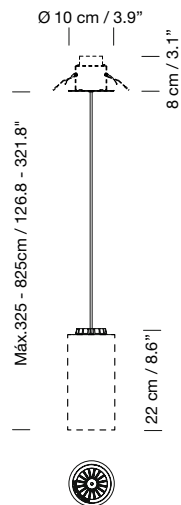

Built-in canopy

Capsule with LED module, translucent white diffuser and heat sink with black matte finish.

^[1] Suitable for dimming 1-10V / DALI.

(Not included external dimmer switch 1-10V / DALI).

Electric cable length: 3 m / 118.1" - 8 m / 315"

Weight (with porcelain lampshade): 1,1 Kg / 2.4 lb

Light source included:

Not dimmable: Built-in LED: 3,7 W

Dimmable: Built-in LED: 7,7 W