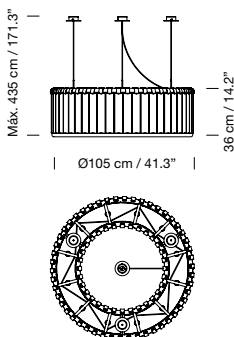

Estadio 105 3 soportes

Miguel Milá

Description

Black metal structure with glass block lampshade.
3 supports hanging system.

Code

ESTPB01

ex-VAT

7.010 €

Light source

LED bulb: 12 W - 2.700 K

Code

6BOM41

ex-VAT

30 €

Stainless steel structure hanging system.

Satin nickel canopy included.

Electric cable length: 4 m / 157.5"

Weight: 93 Kg / 205 lb

Recommended light source (not included):

12 x LED bulb: 12 W / E27 / (Max. hgt. 155 mm / 6.1")