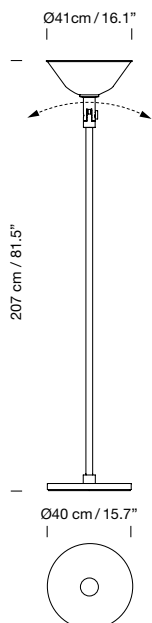

1931
GATCPAC
Josep Torres Clavé

Description	Code	ex-VAT
Polished aluminium structure and lampshade.	GATSA01	1.420 €
Adjustable lampshade. Dimmer included.		
Light source included (dimmable): LED bulb: 12 W / E27 / (Max. hgt. 160 mm / 6.3")