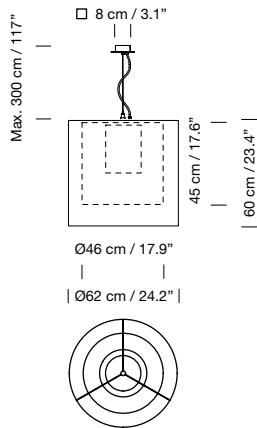

2003 Moaré LM

Antoni Arola

Lampshade L	Lampshade M	Code	ex-VAT
White	White	MOAPB01	1.325 €
	Red	MOAPB02	1.325 €
	Grey	MOAPB03	1.325 €
	Black	MOAPB04	1.325 €
Red	White	MOAPB05	1.325 €
	Red	MOAPB06	1.325 €
	Grey	MOAPB07	1.325 €
	Black	MOAPB08	1.325 €
Grey	White	MOAPB09	1.325 €
	Red	MOAPB10	1.325 €
	Grey	MOAPB11	1.325 €
	Black	MOAPB12	1.325 €
Black	White	MOAPB13	1.325 €
	Red	MOAPB14	1.325 €
	Grey	MOAPB15	1.325 €
	Black	MOAPB16	1.325 €

Structure with cylindrical acrylsatiné methacrylate diffuser.
Metallic graphite black square canopy included.
Polyester lampshade.
Electric cable length: 3 m / 118.1"
Weight: 6,3 kg / 13.9 lb

Light source included:

3 x LED bulb: 12 W / E27 / (Max. hgt. 130 mm / 5.1")