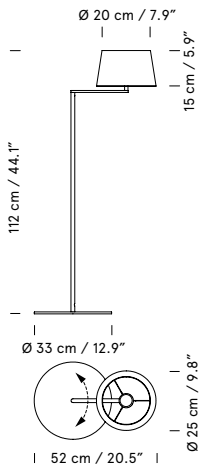

1964 Americana

Miguel Milá

Description

Satin nickel structure. White linen lampshade.

Code

AMESA01

ex-VAT

610 €

Rotating arm.

Light source included:

LED bulb: 4,5 W / E27 / (Max. hgt. 105 mm / 4.1")