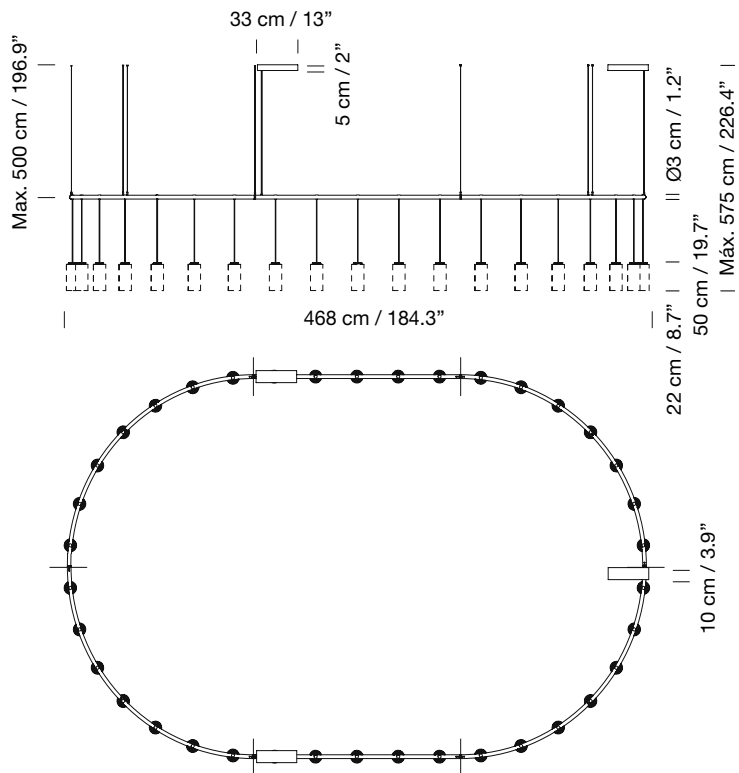

2010
Cirio Oval
Antoni Arola

Capsule with LED module, translucent white diffuser and heat sink with black matte finish.
Combination of the linear and circular M (ø 300 cm / 117") models.
Black aluminium structure.
Suitable for dimming. (Not included external dimmer switch).
Electric cable length: 5 m / 196.9"
Weight (with porcelain lampshade): 46 Kg / 101.5 lb

Light sources included:

Circular canopy: 38 x Built-in LED: 3,7 W

Rectangular canopy: 38 x Built-in LED: 7,7 W

Rectangular canopy