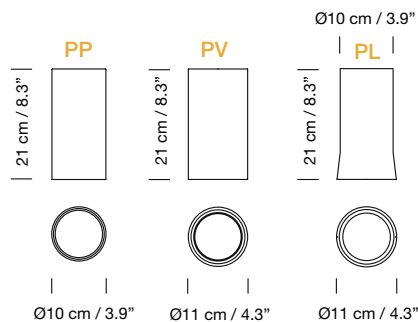

Weight (with canopy and porcelain lampshade): 7,5 Kg / 16.5 lb

**Light sources included (dimmable):**

Circular canopy: 5 x Built-in LED: 3,7 W

Rectangular canopy: 5 x Built-in LED: 7,7 W

Lampshades

2010

**Cirio Lineal 2 módulos**