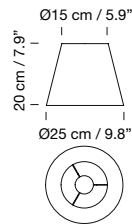

1990

Sistema Fonda

Gabriel Ordeig Cole

Lampshades

P1

P2

M1

Structure

B

C

D

E

F

Examples of composition

Satin nickel tubular structure with natural beech wood supports for 1 or 3 lampshades.

S&C satin nickel metallic canopy.

Suitable for side entry adaptor.

Maximum 1200 W per line (6A). One connection per line.

Weight structure for 3 lampshades (without lampshade): 2.7 kg / 5.9 lb

Weight structure for 18 lampshades (without lampshade): 13 kg / 29 lb

Light source included:

1 x / 3 x LED bulb: 12 W / E27 / (Max. hgt. 115 mm / 4.5")