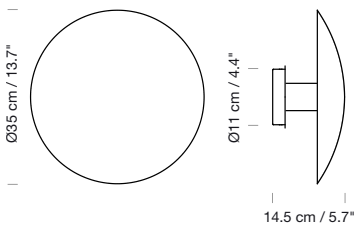

Disco L

Jordi Miralbell

Mariona Raventós

Description

Satin nickel structure and lampshade.

Code

DISWB01

ex-VAT

470 €

Suitable for phase-cut dimming.
Does not include external phase-cut dimmer.

Light source included (dimmable):

Built-in LED: 8,3 W / GU10