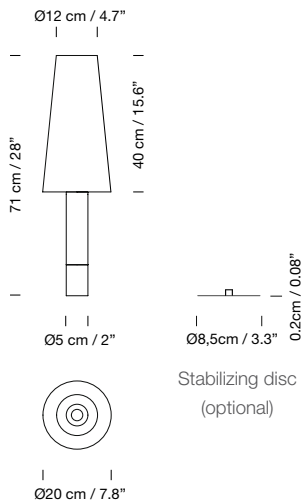

1987

Básica M1

Santiago Roqueta,
Santa & Cole Team

Lampshade: White linen		Code	ex-VAT
Base	Stabilizing disc		
Nickel	–	BASTA29	405 €
Nickel	Nickel	BASTA30	455 €
Bronze	–	BASTA31	405 €
Bronze	Bronze	BASTA32	455 €

Birch wood column with metallic base.
Dimmer included.

Light source included (dimmable):

LED bulb: 12 W / E27 / (Max. hgt. 115 mm / 4.5")

1987

Básica M2

Santiago Roqueta,
Santa & Cole Team

Lampshade: Stitched beige parchment		Code	ex-VAT
Base	Stabilizing disc		
Nickel	–	BASTB01	395 €
Nickel	Nickel	BASTB02	445 €
Bronze	–	BASTB03	395 €
Bronze	Bronze	BASTB04	445 €

Birch wood column with metallic base.
Dimmer included.

Light source included (dimmable):

LED bulb: 12 W / E27 / (Max. hgt. 115 mm / 4.5")