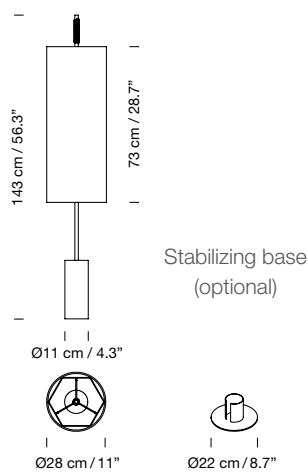

Dórica

Jordi Miralbell,
Mariona Raventós

Metal structure with dark brown finish	Code	ex-VAT
Cylindrical base	DORSA01	1.140 €
Cylindrical base with stabilizing base	DORSA02	1.330 €

Natural ribbon lampshade.

Dimmer included.

Light source included (dimmable):

3 x LED bulb: 12 W / E27 / (Max. hgt. 130 mm / 5.1")