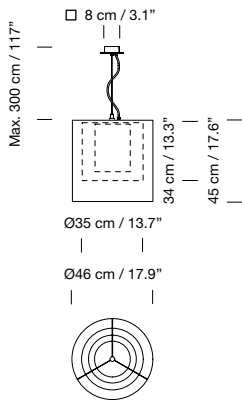

2003 Moaré MS

Antoni Arola

Lampshade M	Lampshade S	Code	ex-VAT
White	White	MOAPA01	1.030 €
	Red	MOAPA02	1.030 €
	Grey	MOAPA03	1.030 €
Red	White	MOAPA04	1.030 €
	Red	MOAPA05	1.030 €
	Grey	MOAPA06	1.030 €
Grey	White	MOAPA07	1.030 €
	Red	MOAPA08	1.030 €
	Grey	MOAPA09	1.030 €
Black	White	MOAPA10	1.030 €
	Red	MOAPA11	1.030 €
	Grey	MOAPA12	1.030 €

Structure with cylindrical acrylsatiné methacrylate diffuser.

Metallic graphite black square canopy included.

Polyester lampshade.

Electric cable length: 3 m / 118.1"

Weight: 5,5 kg / 12.1 lb

Light source included:

3 x LED bulb: 12 W / E27 / (Max. hgt. 130 mm / 5.1")