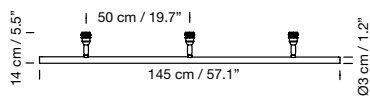

1990

Sistema Fonda

Gabriel Ordeig Cole

Lampshades

P1

P2

M1

Structure

B

C

D

E

F

Examples of composition

Satin nickel tubular structure with natural beech wood supports for 1 or 3 lampshades.

S&C satin nickel metallic canopy.

Suitable for side entry adaptor.

Maximum 1200 W per line (6A). One connection per line.

Weight structure for 3 lampshades (without lampshade): 2.7 kg / 5.9 lb

Weight structure for 18 lampshades (without lampshade): 13 kg / 29 lb

Light source included:

1 x / 3 x LED bulb: 12 W / E27 / (Max. hgt. 115 mm / 4.5")