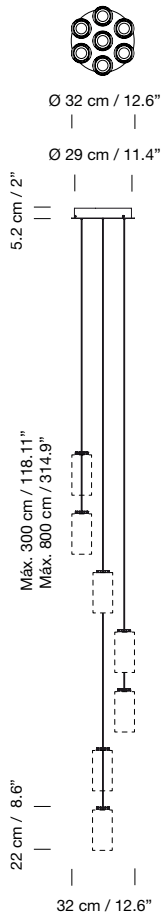

2017 Cirio Cascada 7

Antoni Arola

Spiral
composition