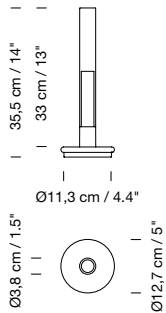

1974

Sylvestrina

Jordi Garcés, Enric Soria

Description

Transparent Pyrex glass lampshade. White translucent diffuser. Glossy black metal base.

Code

SYLTA01

ex-VAT

335 €

Lithium battery.

Switch incorporated into the luminaire with 2 levels of intensity.

Power Range:

- 7h on high power

- 14h on minimum power

Includes contact charger.

Battery charging time: 5h.

Light source included (dimmable):

LED bulb: (S&C DC bulb) 1 W

1972