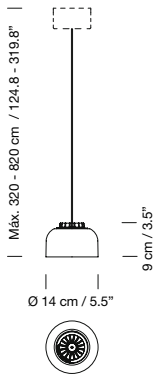

2013 HeadHat Bowl S

Santa & Cole Team

Capsule with LED module, translucent white diffuser and heat sink with matte black finish.
Matte finish interior and gloss exterior lampshade.
[1] Suitable for dimming 1-10V / DALI.
(Not included external dimmer switch 1-10V / DALI).
Electric cable length: 3 m / 118.1" - 8 m / 315"
Weight: 1,1 kg / 2.4 lb

Light source included (dimmable):

Not dimmable: Built-in LED: 3,7 W

Dimmable: Built-in LED: 7,7 W