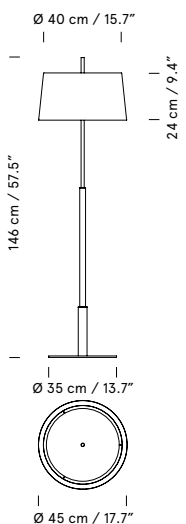

1995 Diana

Federico Correa,
Alfonso Milá, Miguel Milá

Lampshade /

Upper diffuser ^[1]

White linen / Translucent
white parchment

Metallic structure

Satin nickel
Shiny gold

Code

DIASA01
DIASA02

ex-VAT

1.080 €
1.180 €

Black linen / Stone parchment

Satin nickel
Shiny gold

DIASA03
DIASA04

1.080 €
1.180 €

^[1] Upper diffuser for energy saving bulbs only.

Dimmer included.

Light source included (dimmable):

2 x LED bulb: 12 W / E27 / (Max. hgt. 137 mm / 5.4")