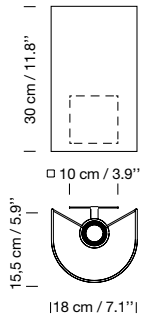

2000

Singular

Miguel Milá

Description

Chrome-plated structure. White linen lampshade.

Code

SINWA01

ex-VAT

225 €

Light source included:

LED bulb: 4,5 W / E27 / (Max. hgt. 105 mm / 4.1")