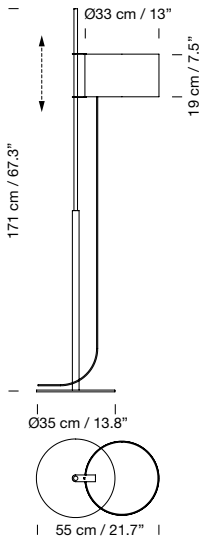

2005 TMD

Miguel Milá

Description

Satin nickel structure. Height-adjustable white linen lampshade.

Code

TMDSA01

ex-VAT

945 €

The lampshade is delivered with cable, bulb socket and fastening system to the structure.

The light is switched on /off by pulling lightly on the cable.

Contract version available for this product. Contact us for further details.

Light source included:

LED bulb: 12 W / E27 / (Max. hgt. 125 mm / 4.9")