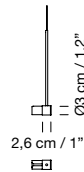

1990

Sistema Fonda

Gabriel Ordeig Cole

Lampshades

P1

P2

M1

Structure

B

C

D

E

F

Examples of composition

Satin nickel tubular structure with natural beech wood supports for 1 or 3 lampshades.

S&C satin nickel metallic canopy.

Suitable for side entry adaptor.

Maximum 1200 W per line (6A). One connection per line.

Weight structure for 3 lampshades (without lampshade): 2.7 kg / 5.9 lb

Weight structure for 18 lampshades (without lampshade): 13 kg / 29 lb

Light source included:

1 x / 3 x LED bulb: 12 W / E27 / (Max. hgt. 115 mm / 4.5")