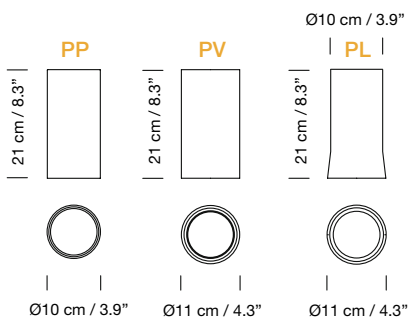

Lampshades

Lampshade: White porcelain (PP)		Code	ex-VAT
LED capsule	Dimming		
3 m / 118.1"	1-10 V	CICPD01	4.225 €
	DALI	CICPD01D	4.225 €
8 m / 315"	1-10 V	CICPD02	4.645 €
	DALI	CICPD02D	4.645 €

Lampshade: White opal glass (PV)		Code	ex-VAT
LED capsule	Dimming		
3 m / 118.1"	1-10 V	CICPD03	4.045 €
	DALI	CICPD03D	4.045 €
8 m / 315"	1-10 V	CICPD04	4.465 €
	DALI	CICPD04D	4.465 €

Lampshade: Polished brass (PL)		Code	ex-VAT
LED capsule	Dimming		
3 m / 118.1"	1-10 V	CICPD05	5.605 €
	DALI	CICPD05D	5.605 €
8 m / 315"	1-10 V	CICPD06	6.025 €
	DALI	CICPD06D	6.025 €

Capsule with LED module, translucent white diffuser and heat sink with black matte finish.

Black metal rectangular canopy + power supply 12 light sources.

Suitable for dimming 1-10V / DALI.

(Not included external dimmer switch 1-10V / DALI).

Electric cable length: 3 m / 118.1" - 8 m / 315"

Weight (with porcelain lampshade):

3 m: 18 Kg / 39.7 lb

8 m: 20 Kg / 44 lb

Light sources included (dimmable):

12 x Built-in LED: 7,7 W