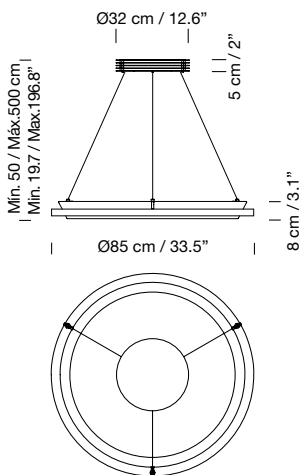

1997 Nimba 90

Antoni Arola

Stainless steel structure	Dimming	Code	ex-VAT
Matte finish	1-10V	NIMPB01	3.355 €
	DALI	NIMPB01D	3.355 €
Golden finish	1-10V	NIMPB02	3.480 €
	DALI	NIMPB02D	3.480 €

White PVC lampshade.

Black metallic circular canopy included with power supply incorporated.

Suitable for dimming 1-10V / DALI.

(Not included external dimmer switch 1-10V / DALI).

Electric cable length: 5 m / 196.9"

Weight: 9,5 kg / 20.9 lb

Light source included (dimmable):

Built-in LED: 65 W