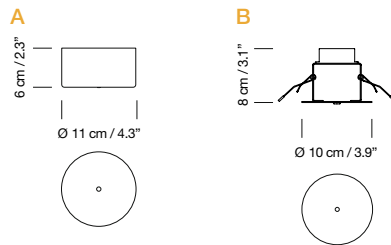

Canopies

Lampshade: White ceramic						Code	ex-VAT	
Surface canopy				Built-in canopy				
Not dimmable		Dimmable 1-10V [1]		Dimmable DALI [1]		Not dimmable		
Black	White	Black	White	Black	White	White		
3 m / 118.1"				HHBPB01			400 €	
8 m / 315"				HHBPB02			435 €	
3 m / 118.1"				HHBPB03			400 €	
8 m / 315"				HHBPB04			435 €	
3 m / 118.1"				HHBPB05			435 €	
8 m / 315"				HHBPB06			470 €	
3 m / 118.1"				HHBPB07			435 €	
8 m / 315"				HHBPB08			470 €	
3 m / 118.1"				HHBPB05D			435 €	
8 m / 315"				HHBPB06D			470 €	
3 m / 118.1"				HHBPB07D			435 €	
8 m / 315"				HHBPB08D			470 €	
3 m / 118.1"				HHBPB09			415 €	
8 m / 315"				HHBPB10			450 €	

LED capsule with electric black cable