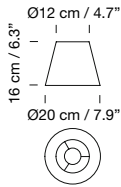

1990

Sistema Fonda

Gabriel Ordeig Cole

Lampshades

P1