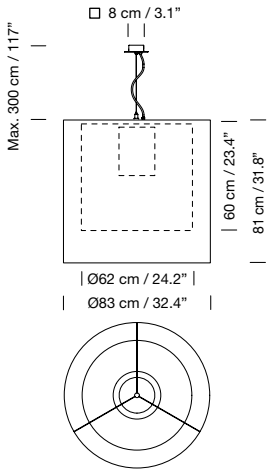

2003
Moaré XL
Antoni Arola

Lampshade X	Lampshade L	Code	ex-VAT
White	White	MOAPC01	1.775 €
	Red	MOAPC02	1.775 €
	Grey	MOAPC03	1.775 €
	Black	MOAPC04	1.775 €
Red	White	MOAPC05	1.775 €
	Red	MOAPC06	1.775 €
	Grey	MOAPC07	1.775 €
	Black	MOAPC08	1.775 €
Grey	White	MOAPC09	1.775 €
	Red	MOAPC10	1.775 €
	Grey	MOAPC11	1.775 €
	Black	MOAPC12	1.775 €
Black	White	MOAPC13	1.775 €
	Red	MOAPC14	1.775 €
	Grey	MOAPC15	1.775 €
	Black	MOAPC16	1.775 €

Structure with cylindrical acrylsatiné methacrylate diffuser.
Metallic graphite black square canopy included.
Polyester lampshade.
Electric cable length: 3 m / 118.1"
Weight: 7,8 kg / 17.2 lb

Light source included:

3 x LED bulb: 12 W / E27 / (Max. hgt. 130 mm / 5.1")