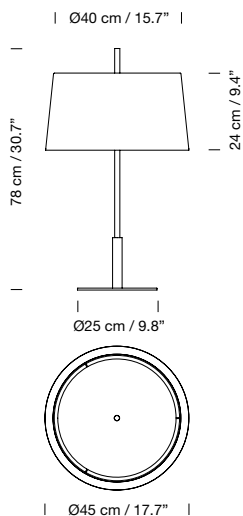

Diana

Federico Correa, Alfonso Milá,
Miguel Milá

Lampshade / Upper diffuser ^[1]	Metallic structure	Code	ex-VAT
White linen / Translucent white parchment	Satin nickel	DIATB01	810 €
	Shiny gold	DIATB02	910 €
Black linen / Stone parchment	Satin nickel	DIATB03	810 €
	Shiny gold	DIATB04	910 €

^[1] Upper diffuser for energy saving bulbs only.
Dimmer included.

Light source included (dimmable):

2 x LED bulb: 12 W / E27 / (Max. hgt. 130 mm / 5.1")