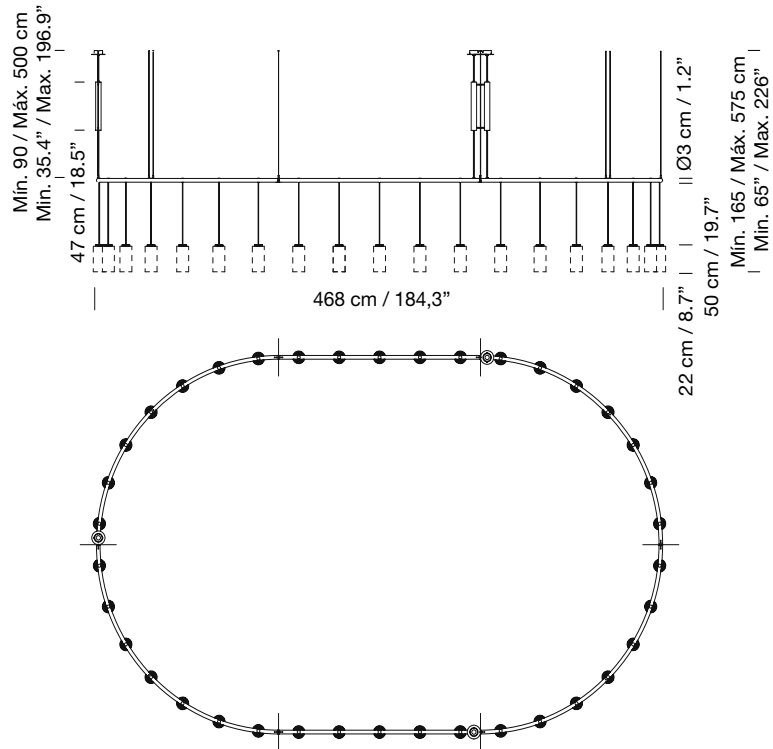

Circular canopy