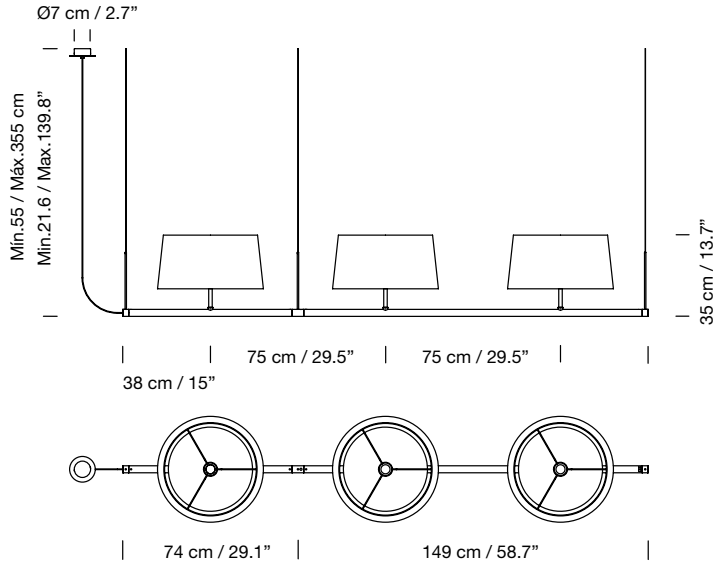

Composition for 3 lampshades