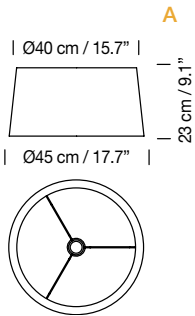

1990
Sistema Gran Fonda
Gabriel Ordeig Cole

Lampshade