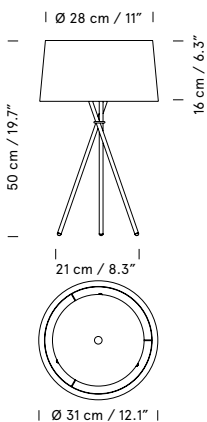

2011
Trípode M3
Santa & Cole Team

New finish

Ribbon lampshade

	Code	ex-VAT
Natural	TRITA01	385 €
Red-amber	TRITA02	385 €
Black	TRITA03	385 €
Terracotta Raw Color	TRITA04	405 €
Mustard Raw Color	TRITA05	405 €
Green Raw Color	TRITA06	405 €
Diplomática stripe	TRITA07	405 €
Bretona stripe	TRITA08	405 €

Black metal structure.
Black metal top diffuser.

Light source included:

LED bulb: 6,5 W / E14 / (Max. hgt. 85 mm / 3.3")