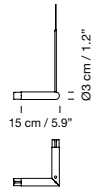

1990

Sistema Fonda

Gabriel Ordeig Cole

Lampshades

P1

P2

M1

Structure

B

C

D

E

F

Examples of composition

Satin nickel tubular structure with natural beech wood supports for 1 or 3 lampshades.

S&C satin nickel metallic canopy.

Suitable for side entry adaptor.

Maximum 1200 W per line (6A). One connection per line.

Weight structure for 3 lampshades (without lampshade): 2.7 kg / 5.9 lb

Weight structure for 18 lampshades (without lampshade): 13 kg / 29 lb

Light source included:

1 x / 3 x LED bulb: 12 W / E27 / (Max. hgt. 115 mm / 4.5")