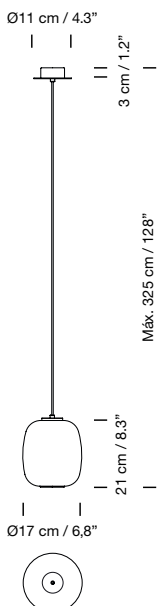

1959  
**Globo Cestita**  
 Miguel Milá

**Description**

White opal glass lampshade. Black metallic circular canopy.

**Code**

CESPB02

**ex-VAT**

315 €

Suitable for side entry adaptor.  
 Electric cable length: 3 m / 118.1"  
 Weight: 1,1 kg / 2.4 lb