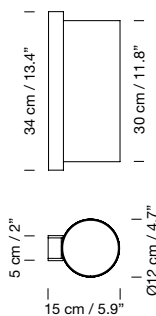

1964 TMM largo

Miguel Milá

Parchment lampshade	Wood structure	Code	ex-VAT
Beige	Beech	TMMWB01	230 €
	Walnut	TMMWB02	250 €
White	Beech	TMMWB03	230 €
	Walnut	TMMWB04	250 €

Light source included:

LED bulb: 4,5 W / E27 / (Max. hgt. 105 mm / 4.1")