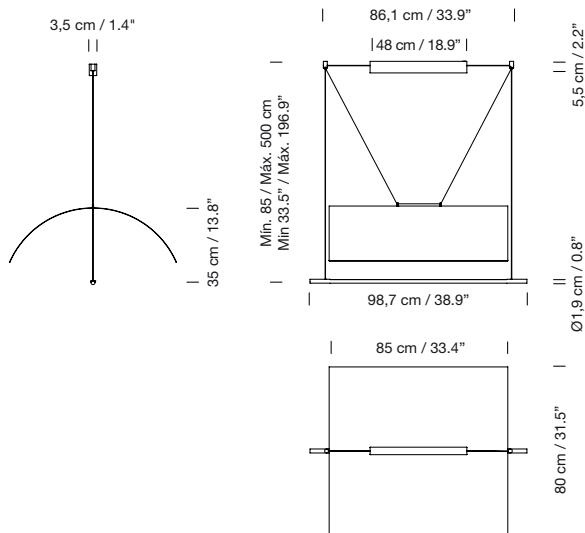

2018
Lámina Mayor
Antoni Arola

Dimming	Code	ex-VAT
0-10V	LAMPF01	1.265 €
DALI	LAMPF01D	1.265 €

White grey metallic shade with brilliant finish (exterior).

Black metal structure with matte finish.

Polycarbonate diffuser.

Suitable for dimming 0-10V / DALI.

(Not included external dimmer switch 0-10V / DALI).

Electric cable length: 5 m / 196.9"

Weight: 12,3 Kg / 27.1 lb

Light source included (dimmable):

Built-in LED: 44 W