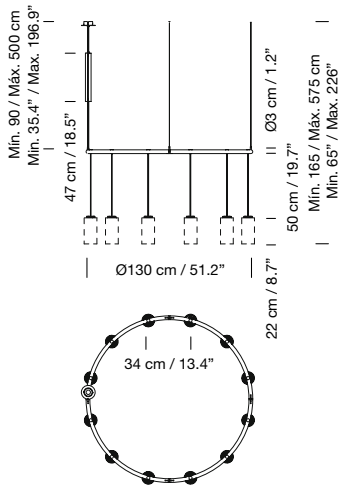

2010

Cirio Circular S

Antoni Arola

Circular canopy