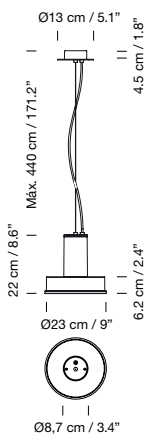

2018

Arne S Domus

Santa & Cole Team

Structure and canopy	Dimming	Code	ex-VAT
White grey	1-10V	ARSPA01	910 €
	DALI	ARSPA01D	910 €
Aluminium grey	1-10V	ARSPA02	910 €
	DALI	ARSPA02D	910 €
Dark green	1-10V	ARSPA04	910 €
	DALI	ARSPA04D	910 €

Matte aluminium injection structure with integrated driver.
Primary optics with tempered glass cover.
Metallic circular canopy included.
Suitable for dimming 1-10V / DALI. (Not included external dimmer switch 1-10V / DALI).
Suitable for outdoor use.
Electric cable length: 4 m / 157.5"
Weight: 3,3 Kg / 7.2 lb

Light source included (dimmable):
Built-in LED: 28 W