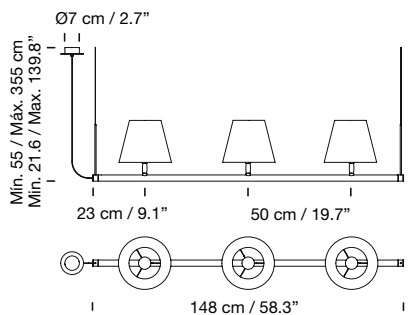

AM1

Lampshade P1

Drawing	Code	ex-VAT
Stitched beige parchment	P1 PP101	75 €
Natural ribbon	P1 PP103	75 €
Red-amber ribbon	P1 PP105	75 €
Black ribbon	P1 PP106	75 €
Terracotta Raw Color ribbon	P1 PP107	80 €
Mustard Raw Color ribbon	P1 PP108	80 €
Green Raw Color ribbon	P1 PP109	80 €

Lampshade P2

Stitched beige parchment	P2 PP201	80 €
Natural ribbon	P2 PP203	80 €
White linen	P2 PP208	100 €

Lampshade M1

Stitched beige parchment	M1 PM101	75 €
Natural ribbon	M1 PM103	75 €
Red-amber ribbon	M1 PM105	75 €
Black ribbon	M1 PM106	75 €
Terracotta Raw Color ribbon	M1 PM107	90 €
Mustard Raw Color ribbon	M1 PM108	90 €
Green Raw Color ribbon	M1 PM109	90 €
White linen	M1 PML108	100 €

Structure

For 1 lampshade	B FON13	270 €
For 3 lampshades	C FON23	490 €

Connection

End	D FONF3	100 €
Intermediate	E FONU3	100 €
90° angle	F FONA3	145 €

Canopy

3 m / 118.1" electric cable	CSF01	20 €
S&C canopy	FSC13	95 €