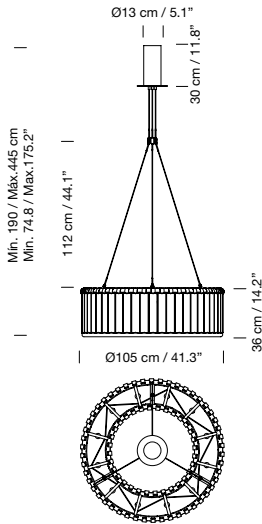

1992

Estadio 105 1 soporte

Miguel Milá

Description

Black metal structure with glass block lampshade.
1 support hanging system.

Code

ESTPA01

ex-VAT

7.320 €

Light source

LED bulb: 12 W - 2.700 K

Code

6BOM41

ex-VAT

30 €

Stainless steel structure hanging system.

Satin nickel canopy included.

Electric cable length: 4 m / 157.5"

Weight: 93 kg / 205 lb

Recommended light source (not included):

12 x LED bulb: 12 W / E27 / (Max. hgt. 155 mm / 6.1")

1992