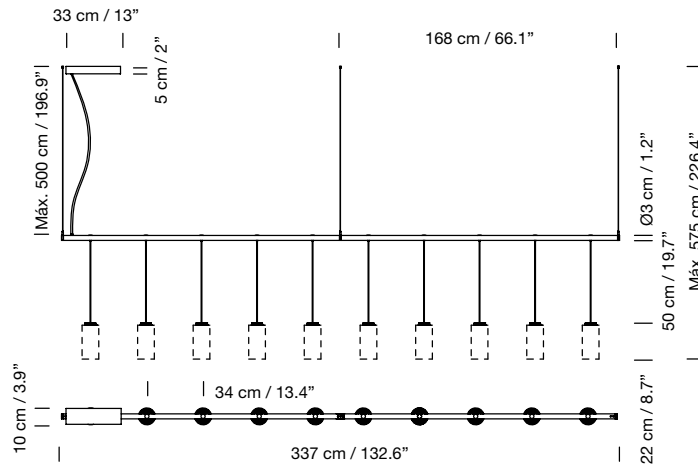

Rectangular canopy