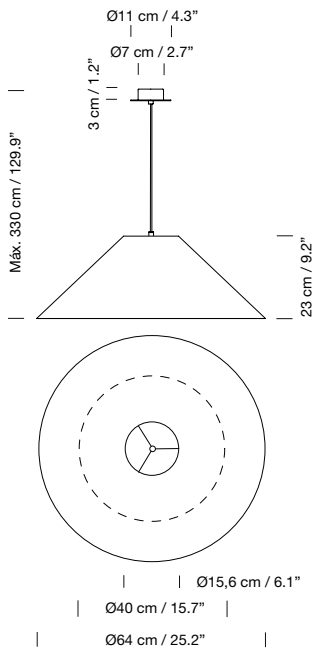

1987

Sísísí cónicas planas MT5

Gabriel Ordeig Cole

New product

Lampshade: Stitched beige parchment		Code	ex-VAT
Metallic Sísísí canopy	Cable		
Satin nickel	Black	MT5PA01	415 €
Textured white finish	White	MT5PA02	410 €
Textured white finish	Black	MT5PA03	410 €
Textured black finish	Black	MT5PA04	420 €

Lampshade: White parchment		Code	ex-VAT
Metallic Sísísí canopy	Cable		
Satin nickel	Black	MT5PA05	360 €
Textured white finish	White	MT5PA06	355 €
Textured white finish	Black	MT5PA07	355 €
Textured black finish	Black	MT5PA08	365 €

Light source	Code	ex-VAT
LED bulb: 12 W - 2.700 K	6BOM41	30 €

Canopy suitable for side entry adaptor.

Weight: 0,7 Kg / 1.5 lb

Recommended light source (not included):

LED bulb: 12 W / E27 / (Max. hgt. 155 mm / 6.1")