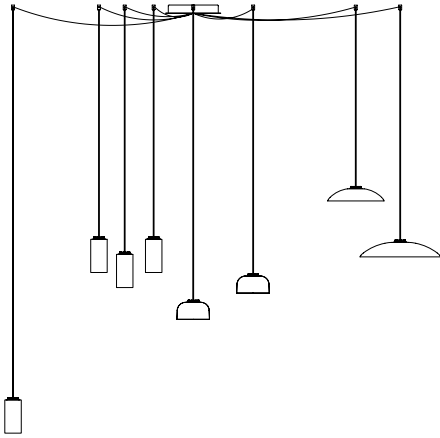

Multiple canopy	Dimming	Code	ex-VAT
Black surface	1-10 V	CIF11	745 €
	DALI	CIF11-DALI	745 €
White surface	1-10 V	CIF12	745 €
	DALI	CIF12-DALI	745 €
White built-in	1-10 V	CIF22	795 €
	DALI	CIF22-DALI	795 €

LED capsule with electric black cable	Code	ex-VAT
3 m / 118.1"	HEL03	130 €
8 m / 315"	HEL08	165 €

Capsule with LED module, translucent white diffuser and heat sink with black matte finish.
Circular ceiling plate with power supply incorporated for a minimum of 6 and a maximum of 12 light sources.
Suitable for dimming 1-10V / DALI.
(Not included external dimmer switch 1-10V / DALI).
Electric cable length: 3 m / 118.1" - 8 m / 315"

Light source included:
Built-in LED: 7,7 W