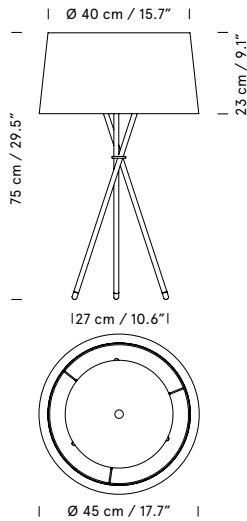

2002

Tripode G6

Santa & Cole Team

New finish

Ribbon lampshade

	Code	ex-VAT
Natural	TRITB01	485 €
Red-amber	TRITB02	485 €
Black	TRITB03	485 €
Terracotta Raw Color	TRITB04	505 €
Mustard Raw Color	TRITB05	505 €
Green Raw Color	TRITB06	505 €
Diplomática stripe	TRITB07	505 €
Bretona stripe	TRITB08	505 €

Black metal structure.
Black metal top diffuser.
Dimmer included.

Light source included (dimmable):

LED bulb: 12 W / E27 / (Max. hgt. 130 mm / 5.1")

1969