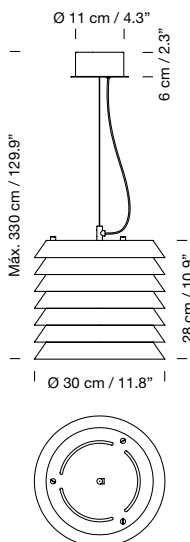

Maija 30

Ilmari Tapiovaara

Metallic lampshades

White

Code

MAIPB01

ex-VAT

925 €

Diffuser in white translucent glass.

White metallic circular canopy included.

Suitable for dimming 1-10V. (Not included external dimmer switch 1-10V).

Electric cable length: 3 m / 118.1"

Weight: 2,9 kg / 6.4 lb

Light source included (dimmable):

Built-in LED: 8,4 W