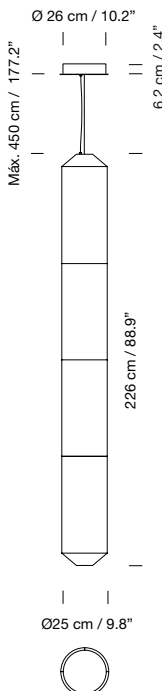

Weight: 6 Kg / 13.2 lb

**Light source included (dimmable):**

Built-in LED: 100 W

2017

**Tekiò Vertical P4**

Anthony Dickens

**Description**

Metal P4 structure. Washi Japanese paper P4 shade. White grey metallic canopy with power supply incorporated.