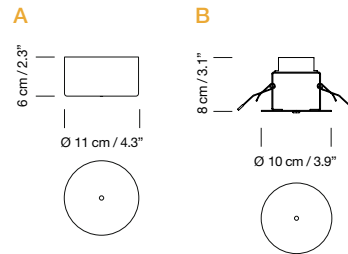

Canopies

Metallic lampshade: White

Code

ex-VAT

Surface canopy

Built-in canopy

Not dimmable

Dimmable 1-10V [1]

Dimmable DALI [1]

Not dimmable

Black

White

Black

White

Black

White

White

3 m / 118.1"

HHPPA01

450 €

8 m / 315"

HHPPA02

485 €

3 m / 118.1"

HHPPA03

450 €

8 m / 315"

HHPPA04

485 €

3 m / 118.1"

HHPPA05

485 €

8 m / 315"

HHPPA06

520 €

3 m / 118.1"

HHPPA07

485 €

8 m / 315"

HHPPA08

520 €

3 m / 118.1"

HHPPA05D

485 €

8 m / 315"

HHPPA06D

520 €

3 m / 118.1"

HHPPA07D

485 €

8 m / 315"

HHPPA08D

520 €

3 m / 118.1"

HHPPA09

465 €

8 m / 315"

HHPPA10

500 €

LED capsule with electric black cable