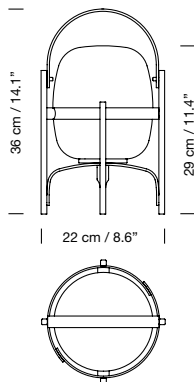

2017 Cestita Batería

Miguel Milá

Lampshade	Code	ex-VAT
White opal polyethylene	CESTC01	535 €
White opal glass	CESTC02	535 €

Cherry wood structure.

Lithium battery.

Switch incorporated into the luminaire with 3 intensity levels.

Power range:

- 5h on high power
- 12h on medium power
- 24h on minimum power

Includes charger.

Battery charging time: 6.5h

To prevent degradation of the lamp, it should not be left outdoors permanently.

Light source included (dimmable):

Built-in LED: 2,5 W