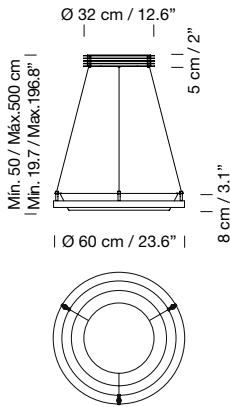

1997 Nimba 60

Antoni Arola

Stainless steel structure	Dimming	Code	ex-VAT
Matte finish	1-10V	NIMPA01	2.705 €
	DALI	NIMPA01D	2.705 €
Golden finish	1-10V	NIMPA02	2.910 €
	DALI	NIMPA02D	2.910 €

White PVC lampshade.

Black metallic circular canopy included with power supply incorporated.

Suitable for dimming 1-10V / DALI.

(Not included external dimmer switch 1-10V / DALI).

Electric cable length: 5 m / 196.9"

Weight: 7,4 kg / 16.3 lb

Light source included (dimmable):

Built-in LED: 45 W