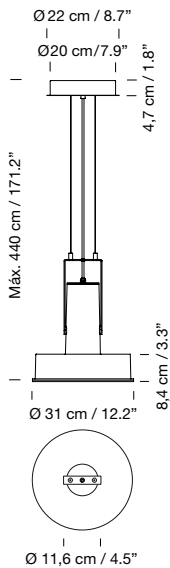

2015

Arne Domus

Santa & Cole Team

Structure and canopy	Code	ex-VAT
White grey	ARNPA01	1.435 €
Aluminium grey	ARNPA02	1.435 €
Dark green	ARNPA04	1.435 €

Matte aluminium injection structure.
Acid-etched and tempered glass diffusor.
Metallic circular canopy included with power supply incorporated.
Suitable for dimming 1-10V. (Not included external dimmer switch 1-10V).
Suitable for outdoor use.
Electric cable length: 4 m / 157.5"
Weight: 6,2 kg / 13.6 lb

Light source included (dimmable):
Built-in LED: 33 W