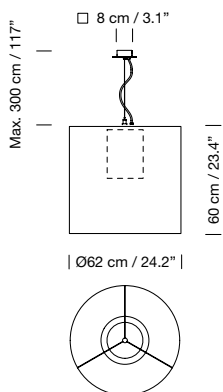

2003 Moaré L

Antoni Arola

Lampshade L	Code	ex-VAT
White	MOAPE01	1.025 €
Red	MOAPE02	1.025 €
Grey	MOAPE03	1.025 €
Black	MOAPE04	1.025 €

Structure with cylindrical acrylsatiné methacrylate diffuser.
Metallic graphite black square canopy included.
Polyester lampshade.
Electric cable length: 3 m / 118.1"
Weight: 4,8 kg / 10.6 lb

Light source included:

3 x LED bulb: 12 W / E27 / (Max. hgt. 130 mm / 5.1")