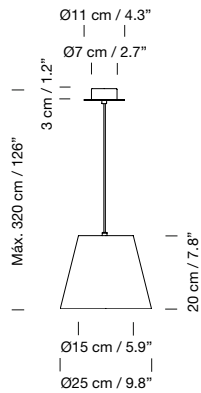

1993

Sísís cónicas MT1

Santa & Cole Team

Lampshade: Stitched beige parchment		Code	ex-VAT
Metallic Sísís canopy	Cable		
Satin nickel	Black	MT1PA01	200 €
Textured white finish	White	MT1PA02	195 €
Textured white finish	Black	MT1PA03	195 €
Textured black finish	Black	MT1PA04	205 €

Lampshade: Natural ribbon		Code	ex-VAT
Metallic Sísís canopy	Cable		
Satin nickel	Black	MT1PA05	205 €
Textured white finish	White	MT1PA06	200 €
Textured white finish	Black	MT1PA07	200 €
Textured black finish	Black	MT1PA08	210 €

Lampshade: Red-amber ribbon		Code	ex-VAT
Metallic Sísís canopy	Cable		
Satin nickel	Black	MT1PA09	205 €
Textured white finish	White	MT1PA10	200 €
Textured white finish	Black	MT1PA11	200 €
Textured black finish	Black	MT1PA12	210 €

Lampshade: Black ribbon		Code	ex-VAT
Metallic Sísís canopy	Cable		
Satin nickel	Black	MT1PA13	205 €
Textured white finish	White	MT1PA14	200 €
Textured white finish	Black	MT1PA15	200 €
Textured black finish	Black	MT1PA16	210 €

Lampshade: Terracotta Raw Color ribbon		Code	ex-VAT
Metallic Sísís canopy	Cable		
Satin nickel	Black	MT1PA17	215 €
Textured white finish	White	MT1PA18	210 €
Textured white finish	Black	MT1PA19	210 €
Textured black finish	Black	MT1PA20	220 €