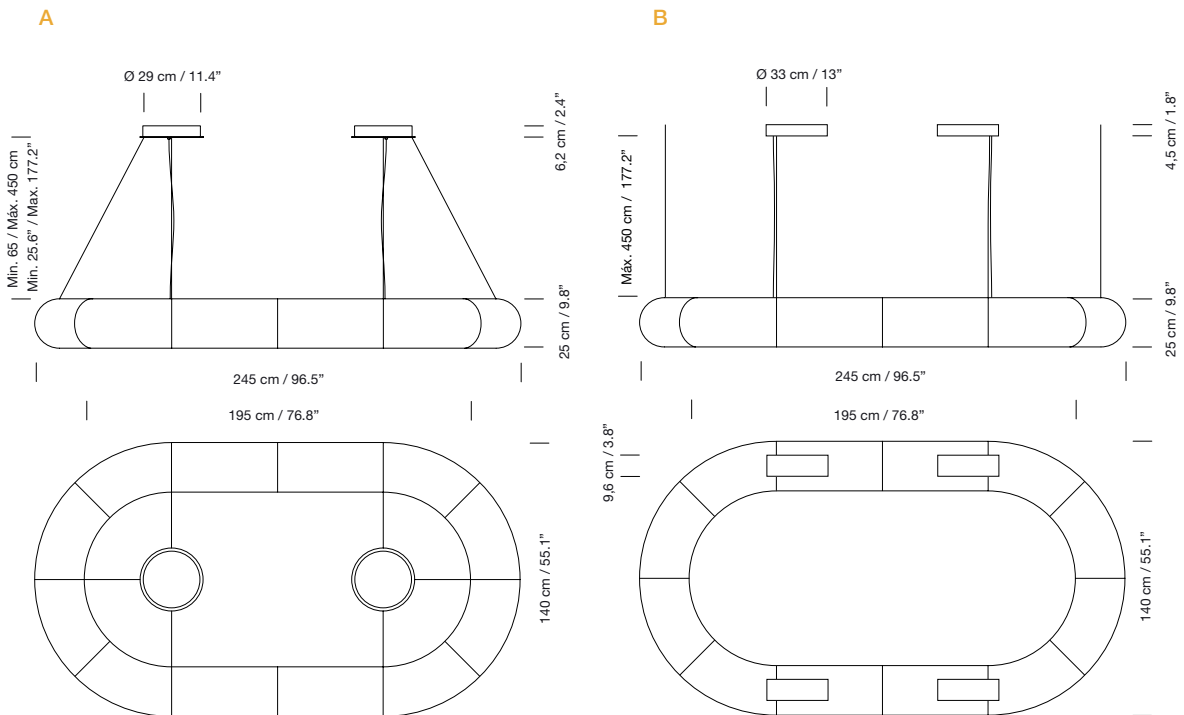

2017
Tekiò Oval P12
Anthony Dickens

Canopy	Code	ex-VAT
Circular (A)	TKOPA01	7.190 €
Rectangular (B)	TKOPA02	7.900 €

White grey metal structure.

Washi Japanese paper shade.

White grey metallic canopy with power supply incorporated.

Suitable for dimming 1-10V. (Not included external dimmer switch 1-10V).

Warm dim control 2200K – 2700K.

Methacrylate inner diffuser.

Electric cable length: 5 m / 196.1'

Weight: 20 Kg / 44.1 lb

Light source included (dimmable):

Built-in LED: 300 W