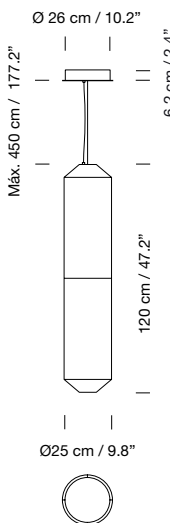

2017 Tekiò Vertical P2

Anthony Dickens

Description

Metal P2 structure. Washi Japanese paper P2 shade.
White grey metallic canopy with power supply incorporated.

Code

TKVPB01

ex-VAT

1.770 €

Suitable for dimming 1-10V. (Not included external dimmer switch 1-10V).
Warm dim control 2200K – 2700K.
Methacrylate inner diffuser.
Electric cable length: 5 m / 196.1'
Weight: 4,5 Kg / 9.9 lb

Light source included (dimmable):

Built-in LED: 73 W