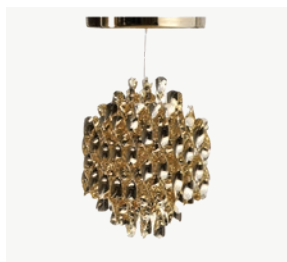

SPIRAL SPI PENDANT EU

EUR excl VAT

Item no. 113267

Ø48 cm / H: 115 cm
Gilded ceiling plate included
Transparent cord
E27 220V

Designer Verner Panton
Year of Design: 1969

Product Family: Spiral
Product type: Pendant
Gold

2.155