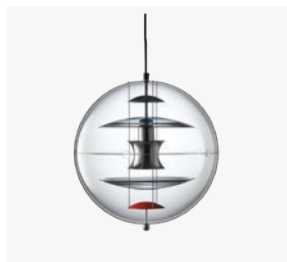

VP GLOBE PENDANT Ø40 EU

EUR excl VAT

Item no. 100143

Designer Verner Panton
Year of Design: 1969

Product Family: Globe
Product type: Pendant
Coloured Glass/Red/Blue

Ø40 cm
Chrome ceiling canopy
included
400 cm black fabric cord
E14 220V

1.420