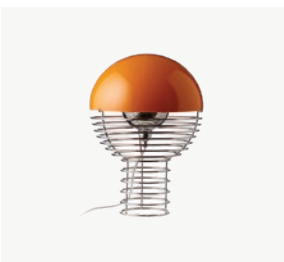

AVAILABLE FROM: JUNE 2023

WIRE TABLE LAMP Ø30 EU

EUR excl VAT

Item no. 133825

Designer Verner Panton
Year of Design: 1972

Product Family: Wire
Product type: Table Lamp
Chrome/Orange

Ø30 cm / H: 42 cm
220 cm transparent cord with on/off switch
E27 220V

455