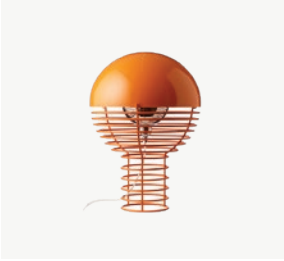

AVAILABLE FROM: JUNE 2023

WIRE TABLE LAMP Ø30 EU

EUR excl VAT

Item no. 133826

Designer Verner Panton
Year of Design: 1972

Ø30 cm / H: 42 cm
220 cm transparent cord
with on/off switch
E27 220V

Product Family: Wire
Product type: Table Lamp
Orange/Orange

455