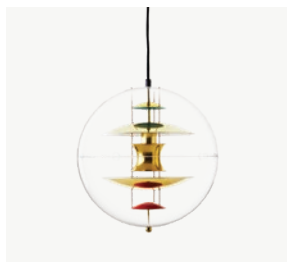

VP GLOBE PENDANT Ø40 EU

EUR excl VAT

Item no. 100138

Designer Verner Panton
Year of Design: 1969

Product Family: Globe
Product type: Pendant
Brass/Red/Blue

Ø40 cm
Brass ceiling canopy
included
400 cm black fabric cord
E14 220V

1.530