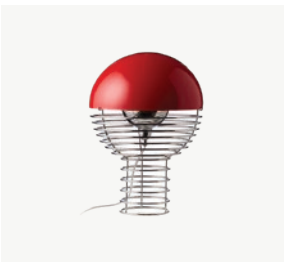

AVAILABLE FROM: JUNE 2023

WIRE TABLE LAMP Ø30 EU

EUR excl VAT

Item no. 133824

Designer Verner Panton
Year of Design: 1972

Product Family: Wire
Product type: Table Lamp
Chrome/Red

Ø30 cm / H: 42 cm
220 cm transparent cord with on/off switch
E27 220V

455