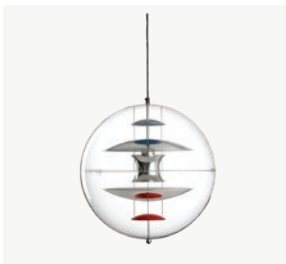

1.700

VP GLOBE PENDANT Ø28 EU

EUR excl VAT

Item no. 130799

Designer Verner Panton
Year of Design: 1969

Product Family: Globe
Product type: Pendant
Chrome/Red/Blue

Ø28 cm
Chrome ceiling canopy
included
400 cm black fabric cord
G9 220V

795

AVAILABLE FROM: JUNE 2023

VP GLOBE PENDANT Ø40 EU

EUR excl VAT

Item no. 100072

Designer Verner Panton
Year of Design: 1969

Product Family: Globe
Product type: Pendant
Chrome/Red/Blue

Ø40 cm
Chrome ceiling canopy
included
400 cm black fabric cord
E14 220V

1.250

VP GLOBE PENDANT Ø50 EU

EUR excl VAT

Item no. 100001

Designer Verner Panton
Year of Design: 1969

Product Family: Globe
Product type: Pendant
Chrome/Red/Blue

Ø50 cm
Chrome ceiling canopy
included
400 cm black fabric cord
E27 220V

1.530

VP GLOBE PENDANT Ø40 EU

EUR excl VAT

Item no. 100133

Designer Verner Panton
Year of Design: 1969

Product Family: Globe
Product type: Pendant
Opal Glass

Ø40 cm
White ceiling canopy
included
400 cm white fabric cord
E14 220V