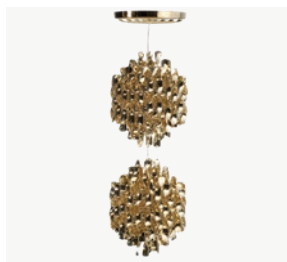

SPIRAL SP2 PENDANT EU

EUR excl VAT

Item no. 112588

Ø48 cm / H: 180 cm
Gilded ceiling plate included
Transparent cord
2 x E27 220V

Designer Verner Panton
Year of Design: 1969

Product Family: Spiral
Product type: Pendant
Gold

3.060