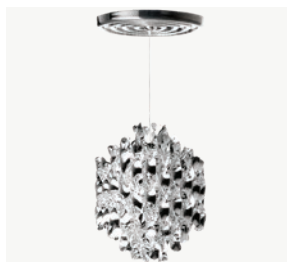

SPIRAL SPI PENDANT EU

EUR excl VAT

Item no. 111648

Designer Verner Panton
Year of Design: 1969

Product Family: Spiral
Product type: Pendant
Silver

Ø48 cm / H: 115 cm
Silver ceiling plate included
Transparent cord
E27 220V

2.155