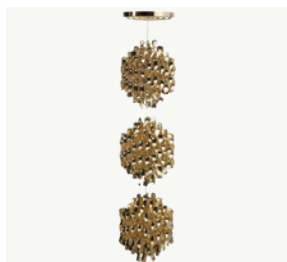

SPIRAL SP3 PENDANT EU

EUR excl VAT

Item no. 113009

Ø48 cm / H: 240 cm
Gilded ceiling plate included
Transparent cord
3 x E27 220V

Designer Verner Panton
Year of Design: 1969

Product Family: Spiral
Product type: Pendant
Gold

4.190